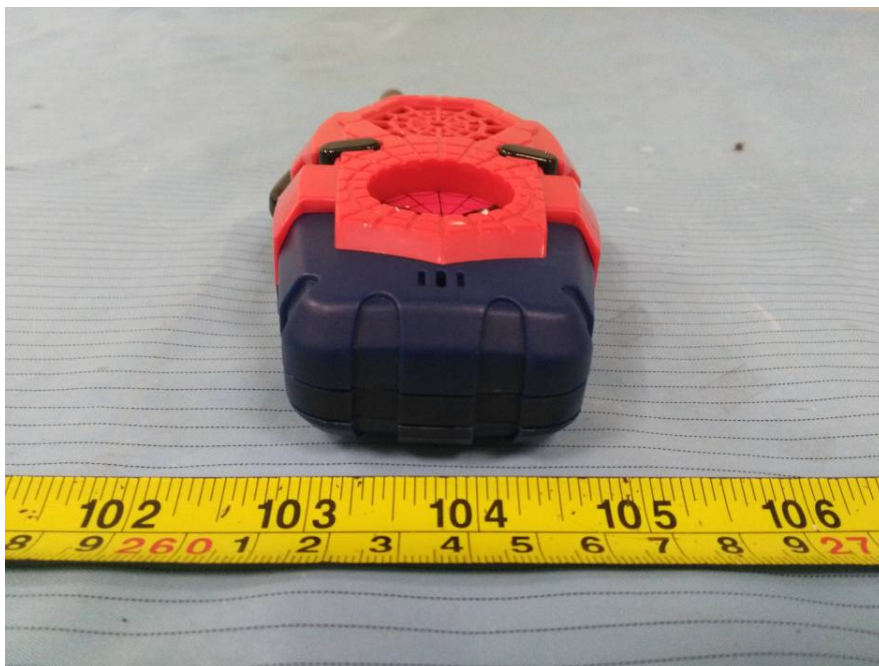

EXHIBIT B - EUT EXTERNAL PHOTOGRAPHS

For model SM-212:

EUT- Front View

EUT- Rear View

EUT- Top View

EUT- Bottom View

EUT- Left Side View

EUT- Right Side View

For model SW-212 (Blue):

EUT- Front View

EUT- Rear View

EUT- Top View

EUT- Bottom View

EUT- Left Side View

EUT- Right Side View

For model SW-212 (Black):

EUT- Front View

EUT- Rear View

EUT- Top View

EUT- Bottom View

EUT- Left Side View

EUT- Right Side View