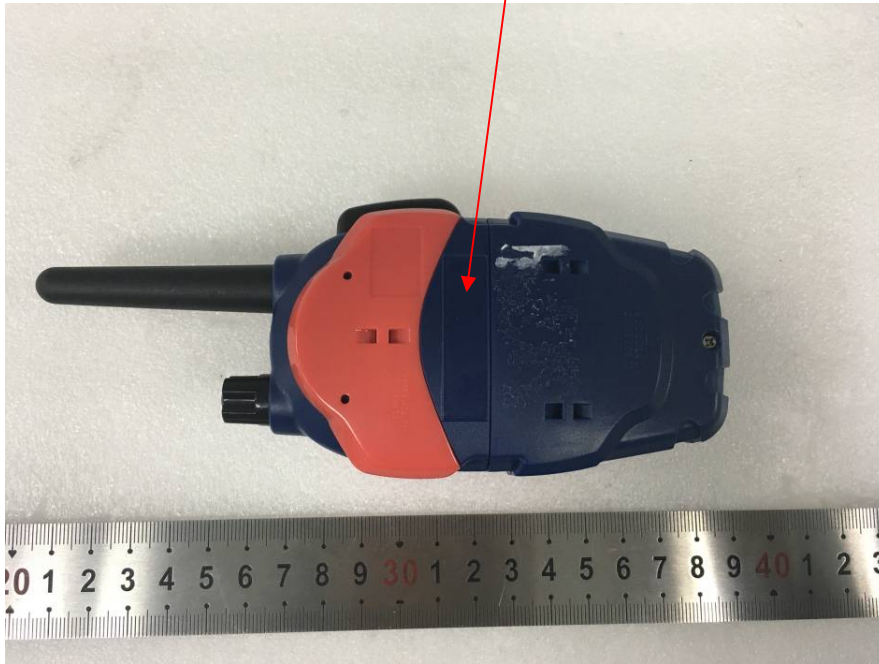

EXHIBIT A - FCC ID LABEL AND LOCATION

FCC ID Label

MODEL NO. PR-210MV
FCC ID: IAJ210A2

FCC ID Label Location Information

The label shown shall be permanently affixed at a conspicuous location on the device and be readily visible to the user at the time purchase (Labeling requirements per 2.925)