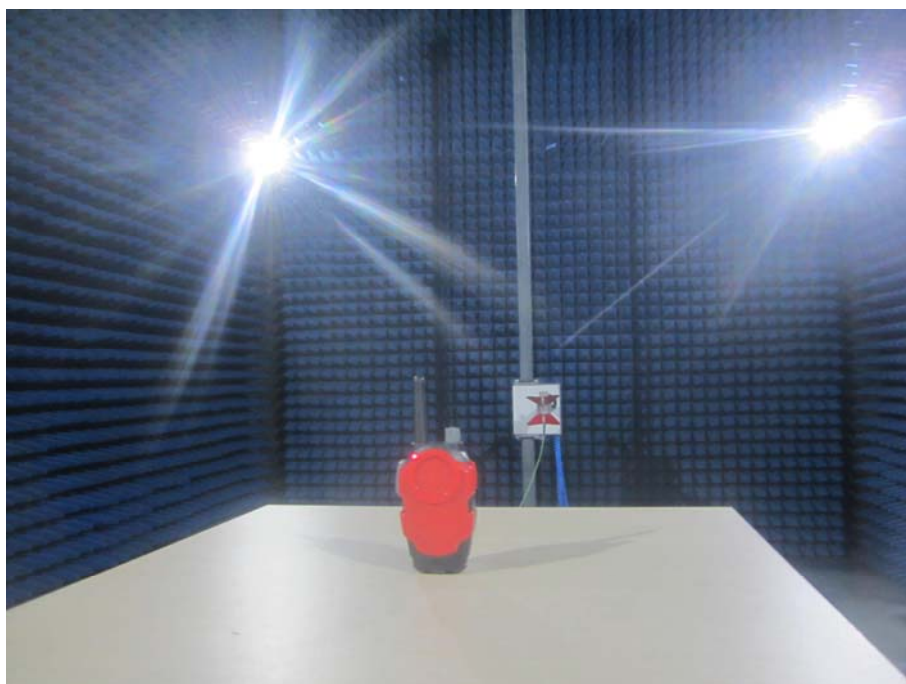

EXHIBIT 4 - TEST SETUP PHOTOGRAPHS

Radiation Emission Test Setup (30MHz to 1GHz)

Radiation Emission Test Setup (Above 1GHz)

Extreme Condition