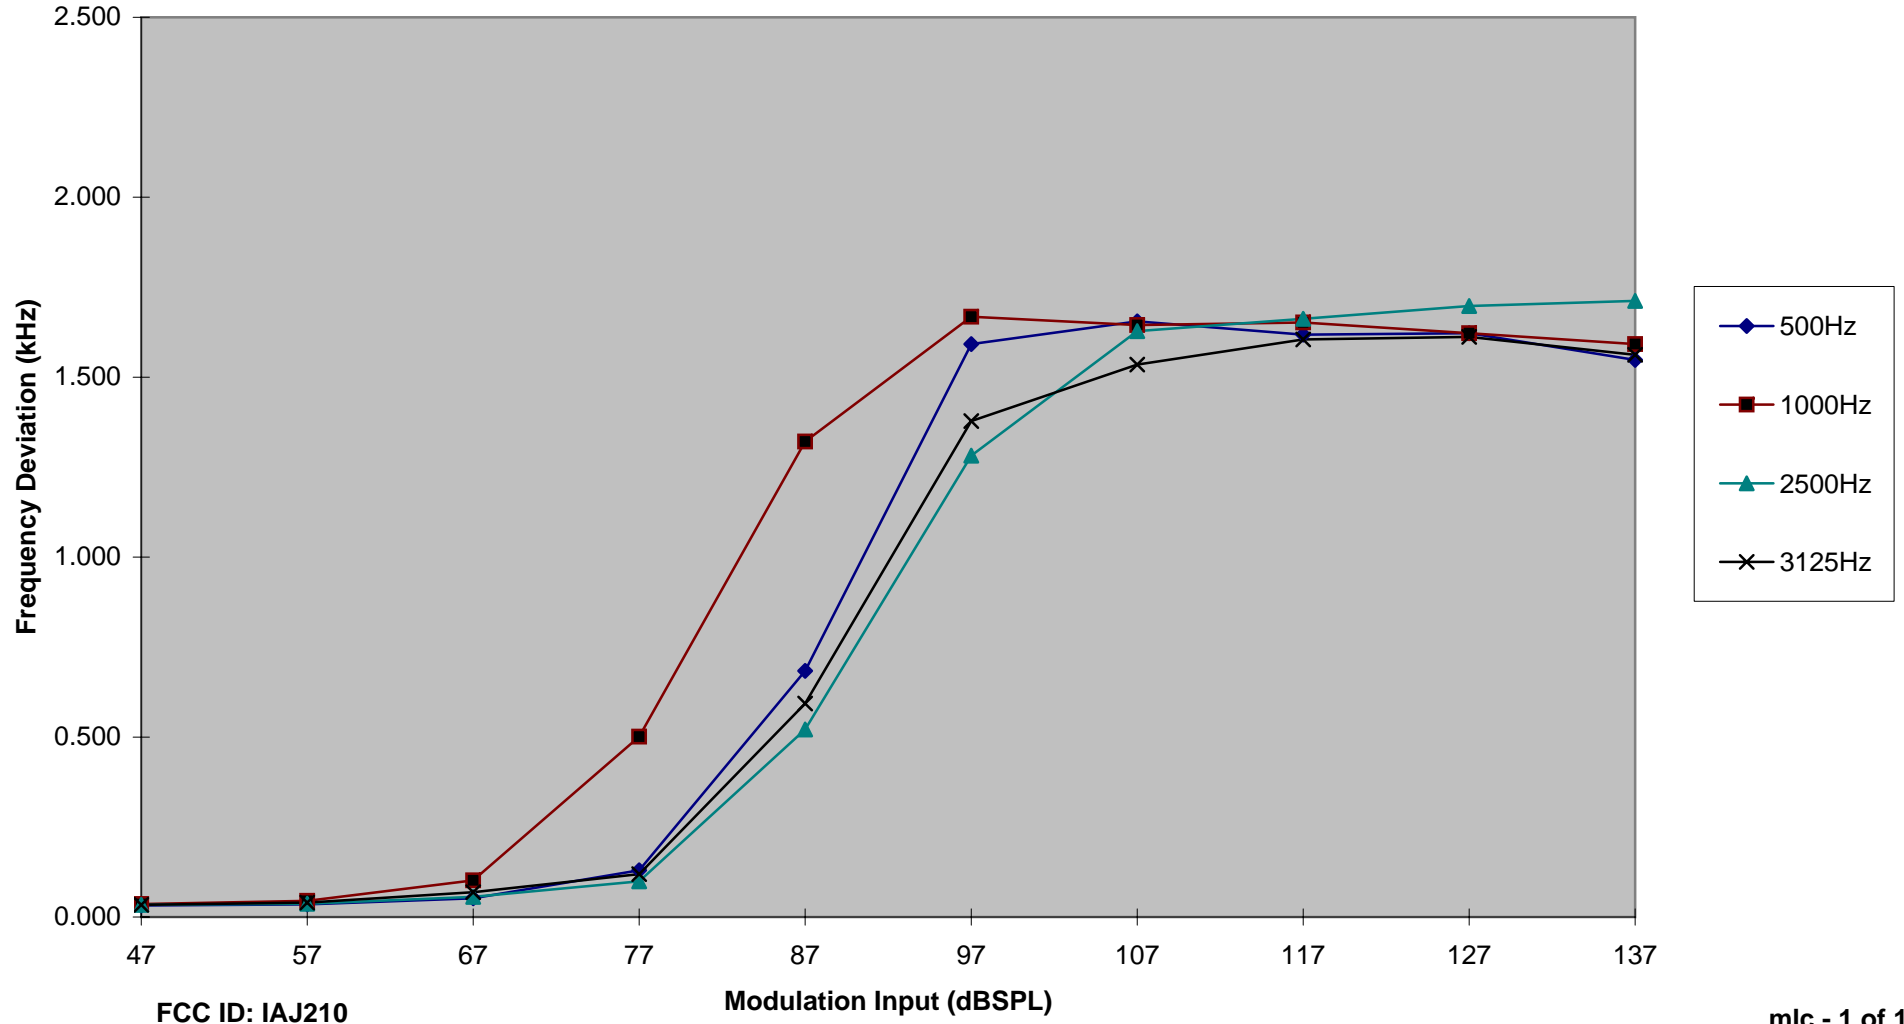

INTERTEK TESTING SERVICES

Modulation Limiting Characteristic

FCC ID: IAJ210

mlc - 1 of 1