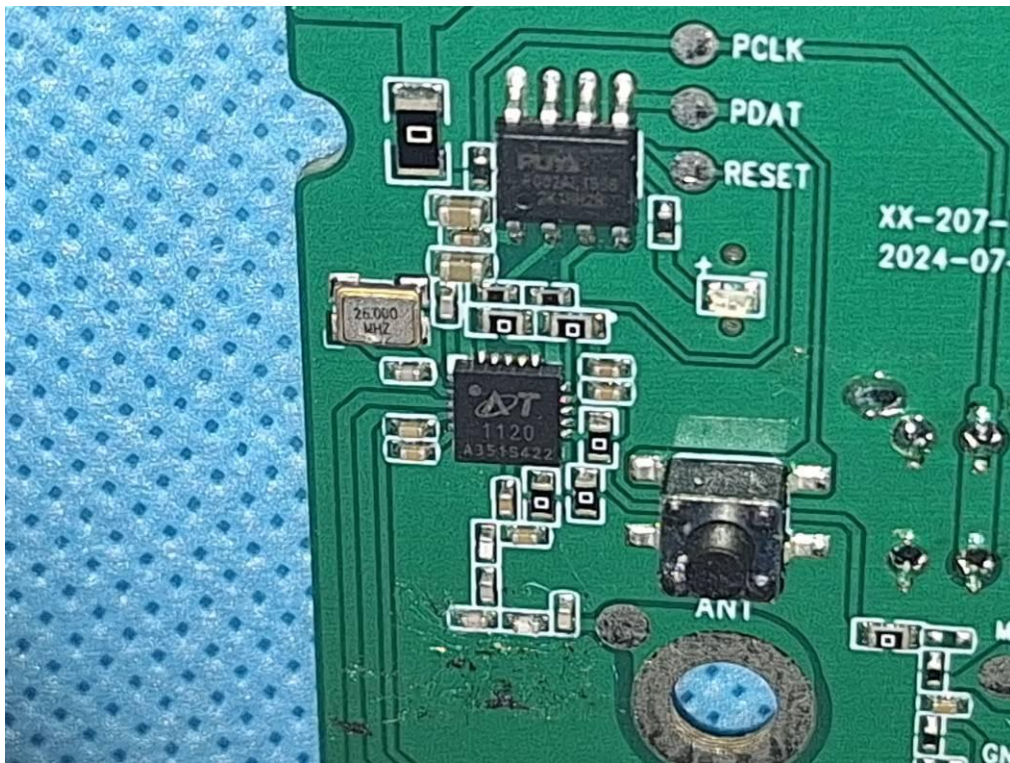

EUT INTERNAL PHOTOGRAPHS

Model: BU-207.EXv24

ANT

BU-207.EXv24 / BU-207.EXv25TG / BU-207.FXv25TG / SA-207.EXv24

ANT