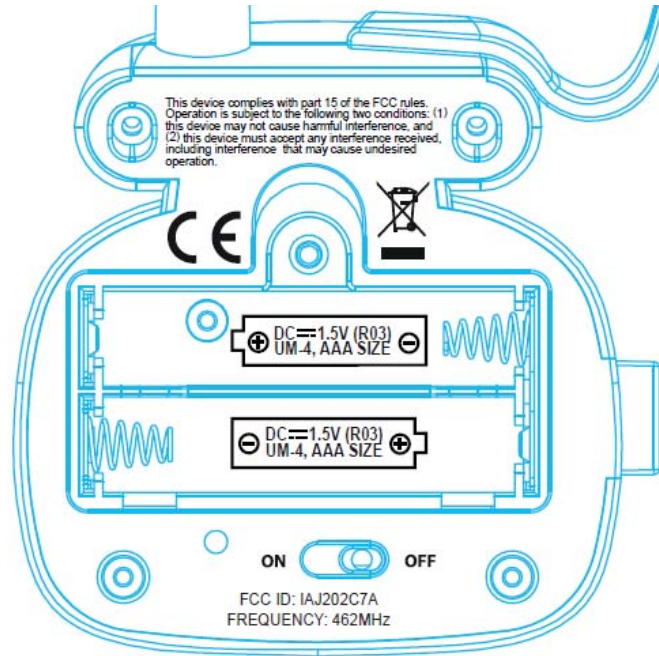

EXHIBIT A - FCC ID LABEL AND LOCATION

FCC ID Label

FCC ID Label Location Information

The label shown shall be permanently affixed at a conspicuous location on the device and be readily visible to the user at the time purchase (Labeling requirements per 2.925)