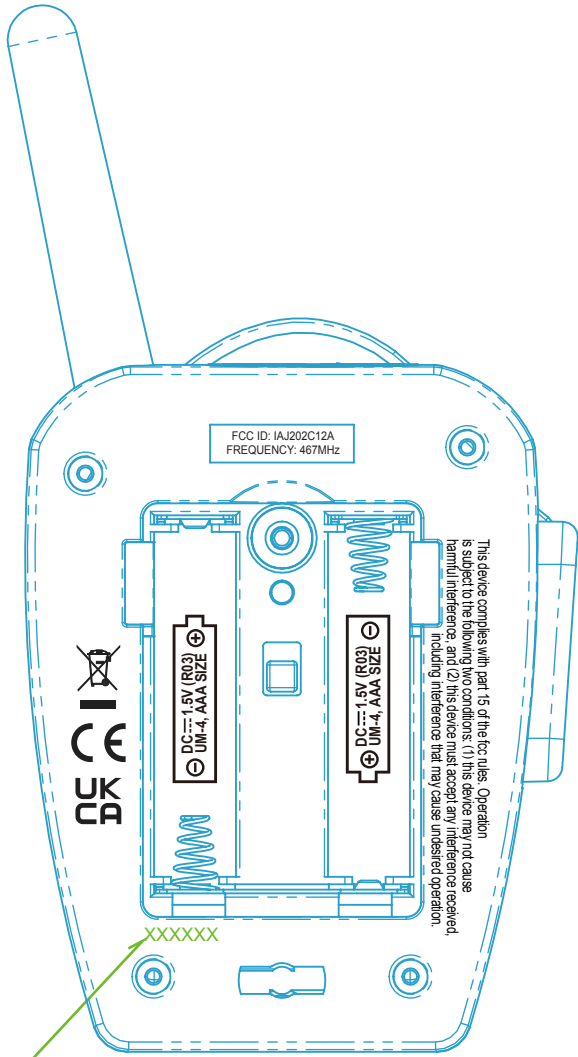

# MO-207.EXv24AK Engraving

Jan. 10, 2024.(Longshore)

UNSCREW TO OPEN DOOR

ON  
OFF

**MODEL: MO-207.EXv24AK**  
 DC 3V, AAA (R03) UM-4 x 2  
 TM & © 2020 Nintendo.  
 eKids, LLC  
 www.ekids.com  
 Made in China

Date Code:  
 Laser etching

■ Embossed 0.3mm