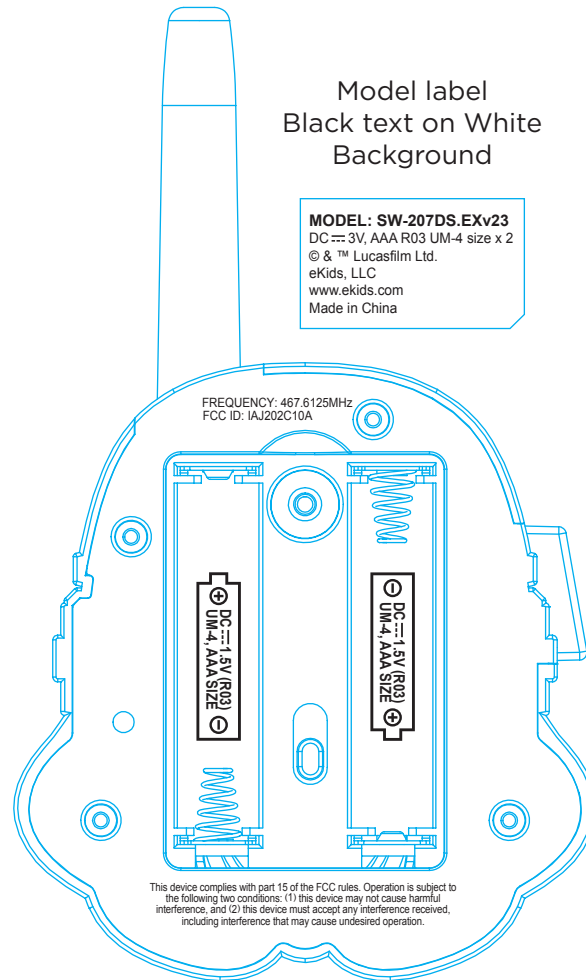

SW-207DS.EXv23 GAW

Dec. 13, 23.

	1	2	3	4	5	6	7	8	9	10	11	12
2023												
2024												
2025												
2026												
2027												

PROPERTY OF KIDDESIGNS
SW-207DS

Model label
Black text on White
Background

MODEL: SW-207DS.EXv23
DC --- 3V, AAA R03 UM-4 size x 2
© & ™ Lucasfilm Ltd.
eKids, LLC
www.ekids.com
Made in China

Model label
White text on Black
Background

MODEL: SW-207DS.EXv23
DC --- 3V, AAA R03 UM-4 size x 2
© & ™ Lucasfilm Ltd.
eKids, LLC
www.ekids.com
Made in China

■ Embossed 0.3mm