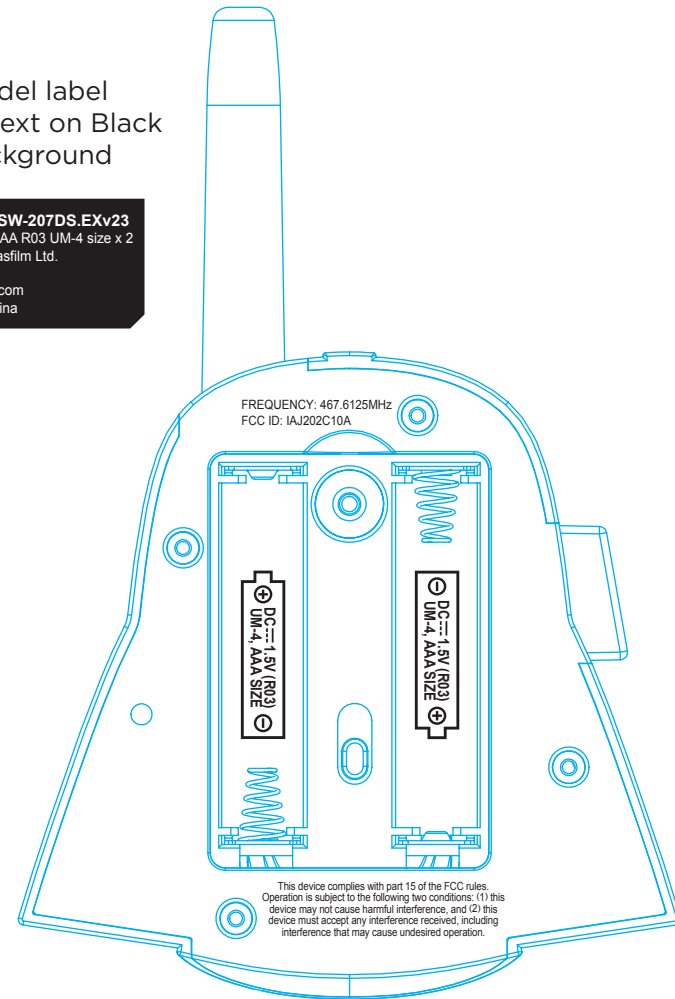

SW-207DS.EXv23 GAW

Dec. 13, 23.

	1	2	3	4	5	6	7	8	9	10	11	12
2023												
2024												
2025												
2026												
2027												

PROPERTY OF KIDDESIGNS
SW-207DS

Model label
Black text on White
Background

MODEL: SW-207DS.EXv23
DC --- 3V, AAA R03 UM-4 size x 2
© & ™ Lucasfilm Ltd.
eKids, LLC
www.ekids.com
Made in China

Model label
White text on Black
Background

MODEL: SW-207DS.EXv23
DC --- 3V, AAA R03 UM-4 size x 2
© & ™ Lucasfilm Ltd.
eKids, LLC
www.ekids.com
Made in China

■ Embossed 0.3mm