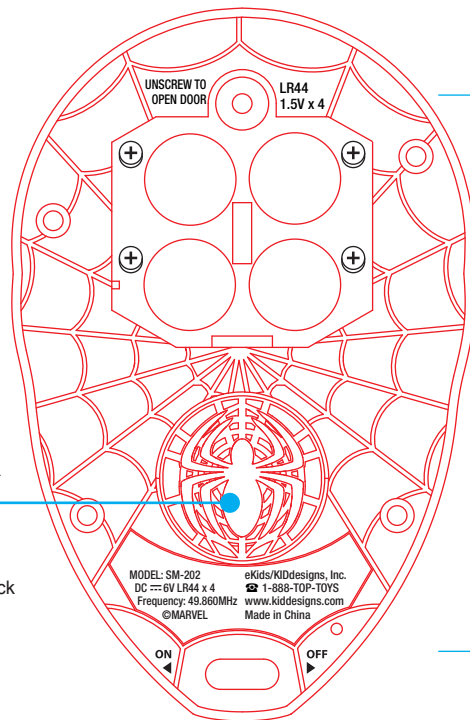

SM-202 Engraving & GAW

emboss 0.3mm

MODEL : SM-202 CANADA 310 CAN ICES-3(B)/NMB-3(B)
FCC ID : IAJ202A KIDDESIGNS THIS DEVICE COMPLIES WITH PART 15 OF THE FCC RULES.
OPERATION IS SUBJECT TO THE FOLLOWING TWO CONDITIONS : (1) THIS DEVICE MAY NOT
CAUSE HARMFUL INTERFERENCE, AND (2) THIS DEVICE MUST ACCEPT ANY INTERFERENCE
RECEIVED, INCLUDING INTERFERENCE THAT MAY CAUSE UNDESIRE OPERATION.

Printing in Black

emboss 0.3mm

TALK

SM-202
Talk button engraving
deboss 0.3mm

ON

OFF