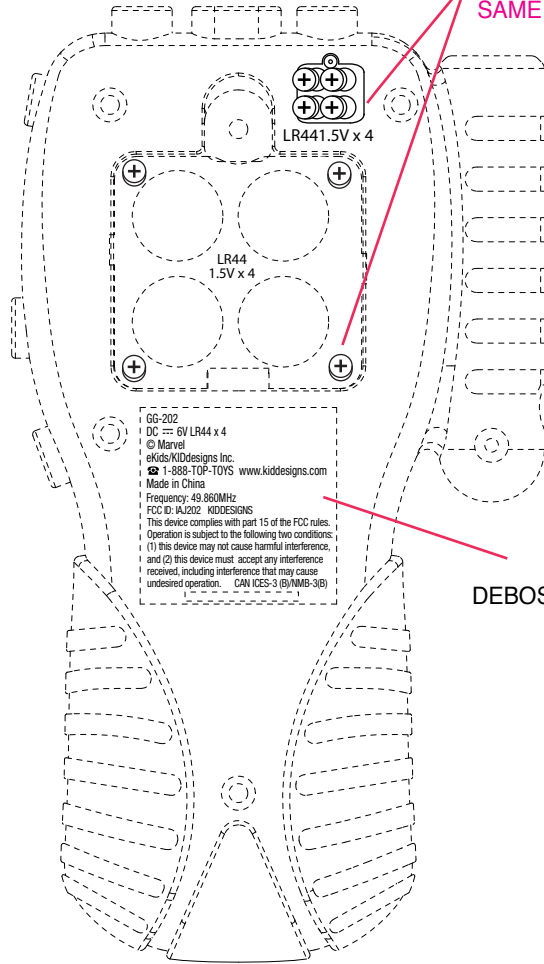

MODEL: GG-202  
 FRONT CABINET ENGRAVING  
 EMOSS 0.3mm  
 DATE: DEC 6, 2013  
 SAME AS GJ-214

MODEL: GG-202  
 BACK CABINET ENGRAVING  
 EMOSS 0.3mm  
 DATE: DEC 6, 2013

MODEL: GG-202  
 BATTERY DOOR ENGRAVING  
 EMOSS 0.3mm  
 DATE: DEC 6, 2013  
 SAME AS GJ-214