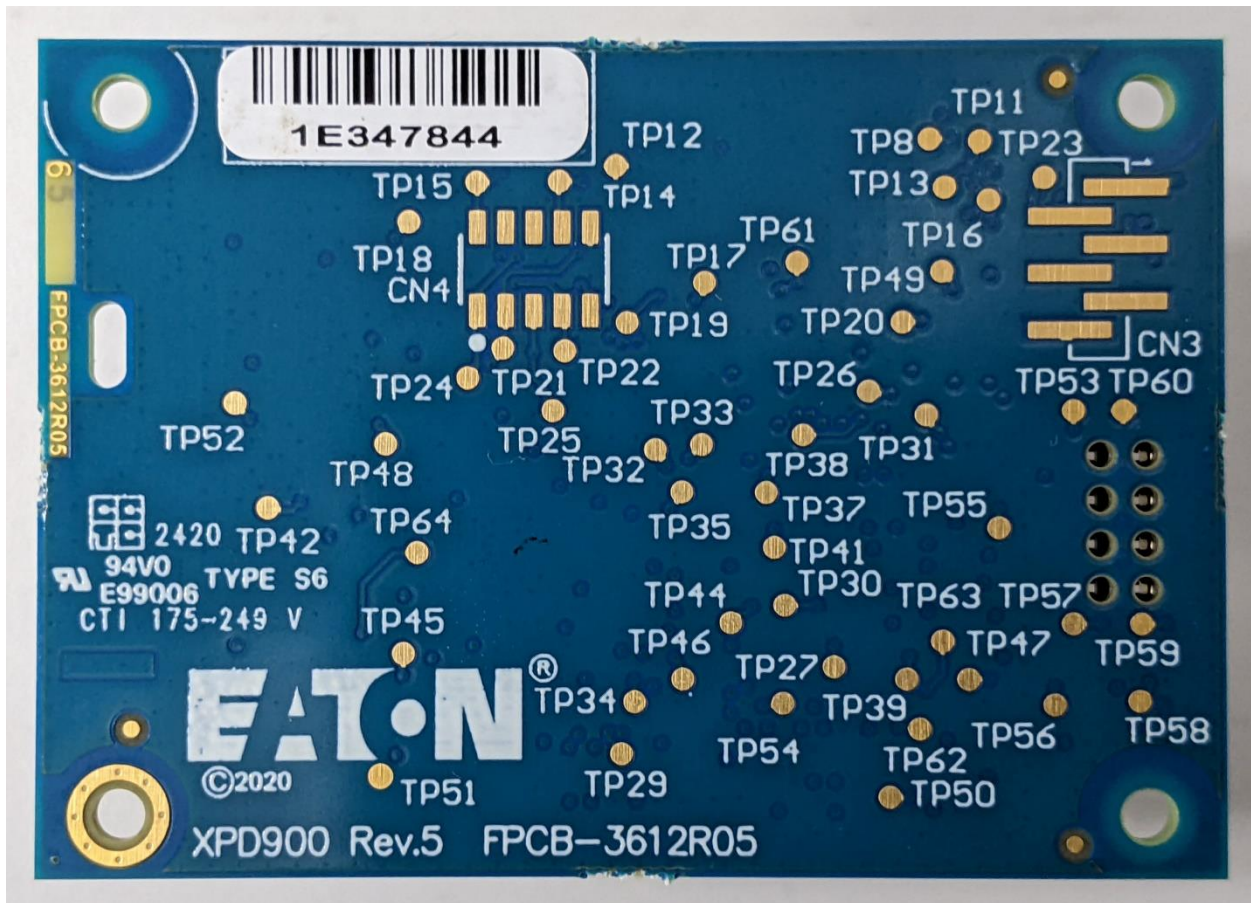

Internal Images for XPD900 Radio Module

Figure 1 Top View of XPD900 (with RF Shield Lid Off)

Figure 2 Bottom View of XPD900