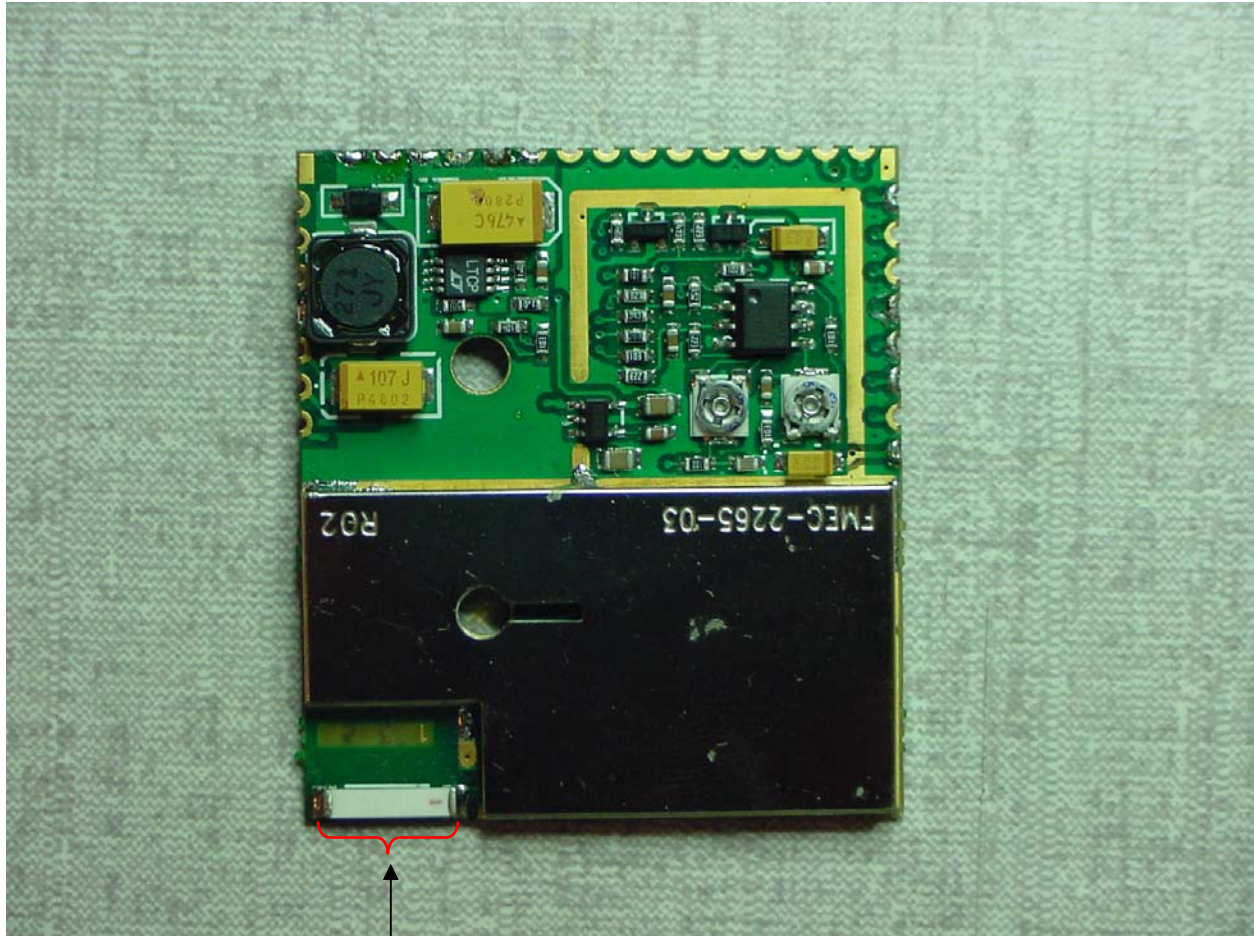

FCC ID: IA9LPT24RC

Antenna Location

Antenna