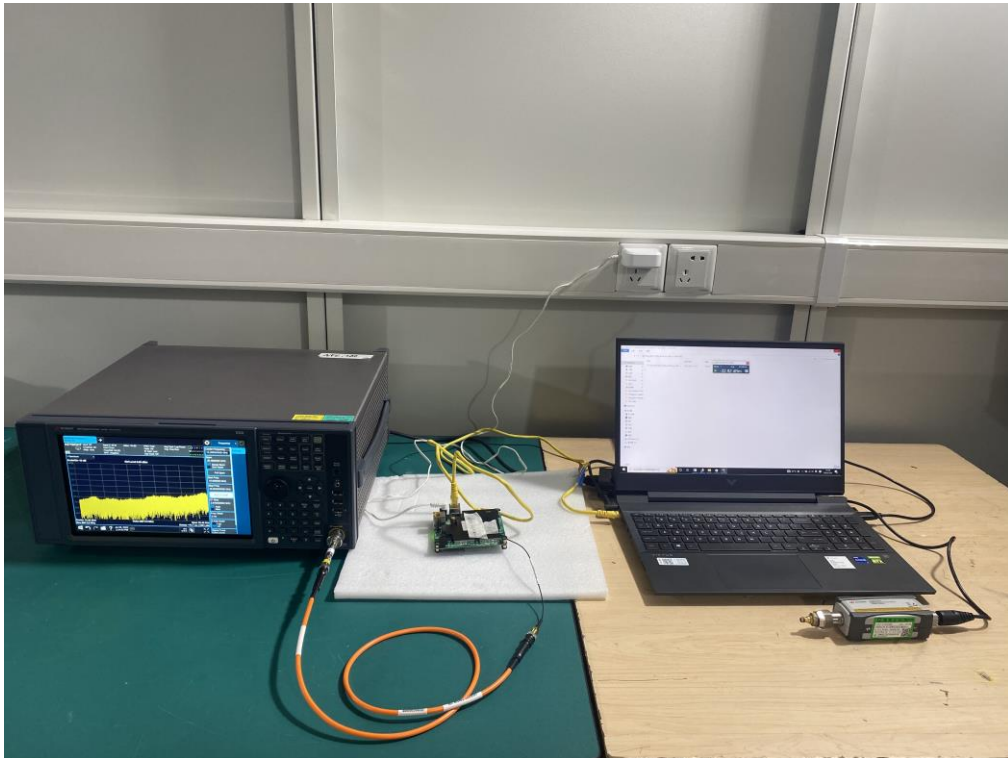

RF Test Setup Photograph

Description: Front View of Conducted Emission Test Setup

Description: Back View of Conducted Emission Test Setup

Description: Radiated Spurious Emission Test Setup for below 1GHz

Description: Radiated Spurious Emission Test Setup for above 1GHz

Description: Conducted Test Setup

Description: DFS Test Setup