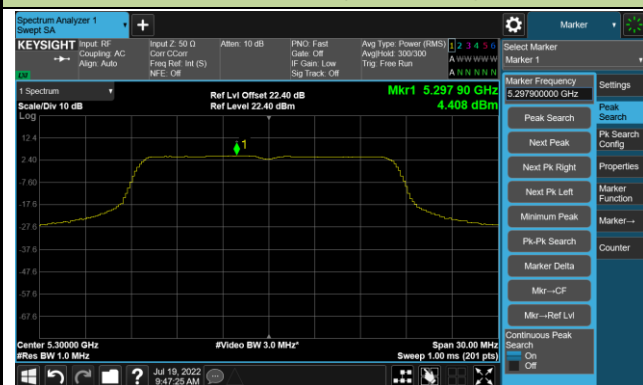

Channel 122 (5610MHz)

Channel 138 (5690MHz)

Channel 155 (5775MHz)

802.11ax-HE160 Power Spectral Density - Ant 2

Channel 50 (5250MHz)

Channel 114 (5570MHz)

802.11a Power Spectral Density - Ant 3

Channel 36 (5180MHz)

Channel 44 (5220MHz)

Channel 48 (5240MHz)

Channel 52 (5260MHz)

Channel 60 (5300MHz)

Channel 64 (5320MHz)

Channel 100 (5500MHz)

Channel 116 (5580MHz)

802.11a Power Spectral Density - Ant 3

Channel 140 (5700MHz)

Channel 144 (5720MHz)

Channel 149 (5745MHz)

Channel 157 (5785MHz)

Channel 165 (5825MHz)

802.11ac-VHT20 Power Spectral Density - Ant 3

Channel 36 (5180MHz)

Channel 44 (5220MHz)