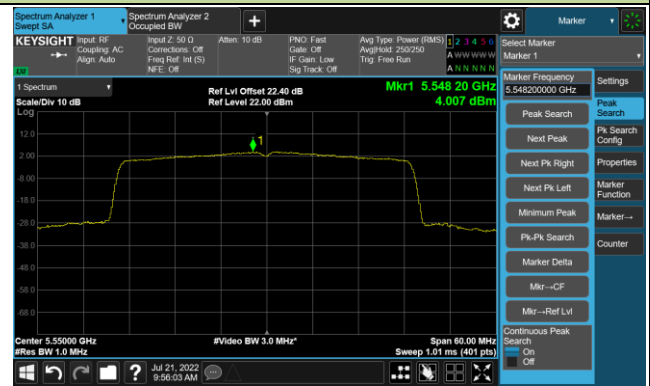

802.11ax-HE40 Power Spectral Density - Ant 2

Channel 38 (5190MHz)

Channel 46 (5230MHz)

Channel 54 (5270MHz)

Channel 62 (5310MHz)

Channel 102 (5510MHz)

Channel 110 (5550MHz)

Channel 134 (5670MHz)

Channel 142 (5710MHz)

802.11ax-HE40 Power Spectral Density - Ant 2

Channel 151 (5755MHz)

Channel 159 (5795MHz)

802.11ax-HE80 Power Spectral Density - Ant 2

Channel 42 (5210MHz)

Channel 58 (5290MHz)

Channel 106 (5530MHz)