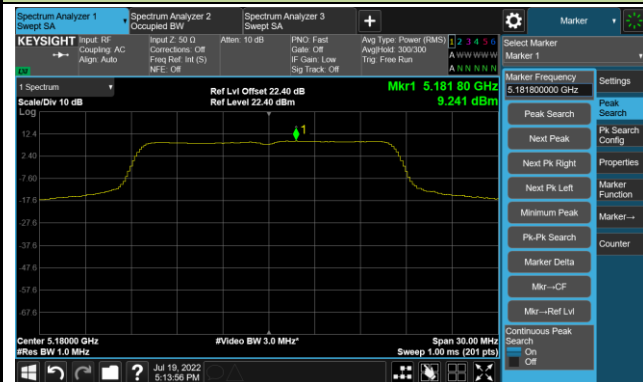

Channel 122 (5610MHz)

Channel 138 (5690MHz)

Channel 155 (5775MHz)

802.11ax-HE160 Power Spectral Density - Ant 2

Channel 50 (5250MHz)

Channel 114 (5570MHz)

802.11a Power Spectral Density - Ant 3

Channel 36 (5180MHz)

Channel 44 (5220MHz)

Channel 48 (5240MHz)

Channel 52 (5260MHz)

Channel 60 (5300MHz)

Channel 64 (5320MHz)

Channel 100 (5500MHz)

Channel 116 (5580MHz)

802.11a Power Spectral Density - Ant 3