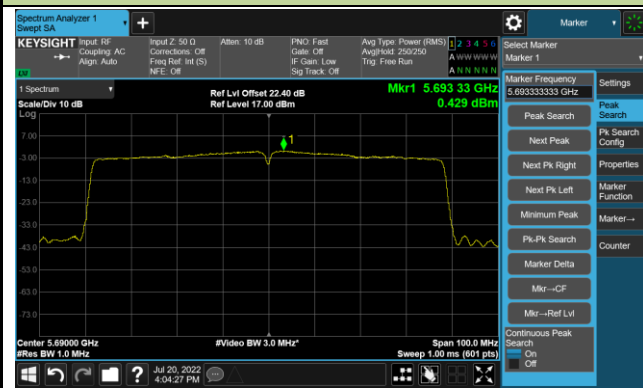

802.11ac-VHT80 Power Spectral Density - Ant 3

Channel 42 (5210MHz)

Channel 58 (5290MHz)

Channel 106 (5530MHz)

Channel 122 (5610MHz)

Channel 138 (5690MHz)

Channel 155 (5775MHz)

802.11ac-VHT160 Power Spectral Density - Ant 3

Channel 50 (5250MHz)

Channel 114 (5570MHz)

802.11ax-HE20 Power Spectral Density - Ant 3

Channel 36 (5180MHz)

Channel 44 (5220MHz)

Channel 48 (5240MHz)

Channel 52 (5260MHz)

Channel 60 (5300MHz)