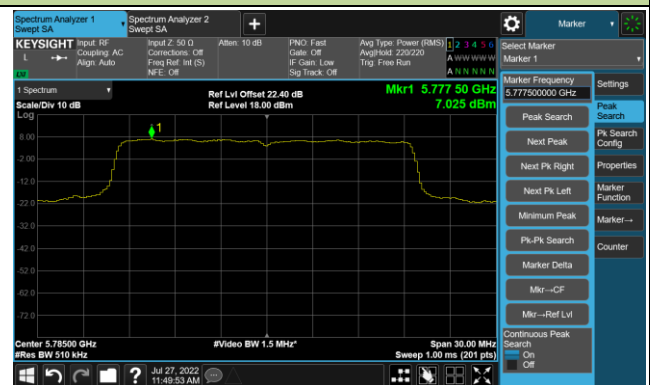

Channel 50 (5250MHz)

Channel 114 (5570MHz)

802.11ax-HE20 Power Spectral Density - Ant 3

Channel 36 (5180MHz)

Channel 44 (5220MHz)

Channel 48 (5240MHz)

Channel 52 (5260MHz)

Channel 60 (5300MHz)

Channel 64 (5320MHz)

Channel 100 (5500MHz)

Channel 116 (5580MHz)

802.11ax-HE20 Power Spectral Density - Ant 3

Channel 140 (5700MHz)

Channel 144 (5720MHz)

Channel 149 (5745MHz)

Channel 157 (5785MHz)

Channel 165 (5825MHz)