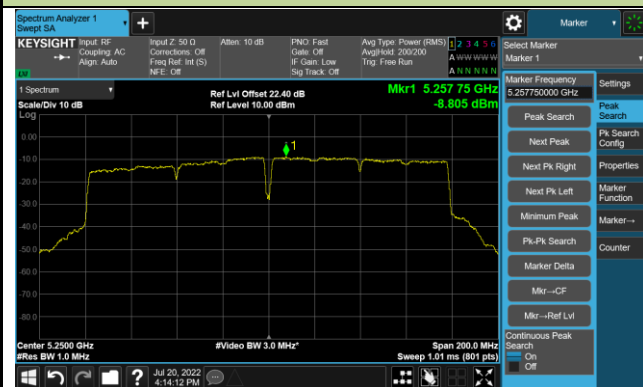

802.11ac-VHT80 Power Spectral Density - Ant 3

Channel 42 (5210MHz)

Channel 58 (5290MHz)

Channel 106 (5530MHz)

Channel 122 (5610MHz)

Channel 138 (5690MHz)

Channel 155 (5775MHz)

802.11ac-VHT160 Power Spectral Density - Ant 3

Channel 50 (5250MHz)

Channel 114 (5570MHz)

802.11ax-HE20 Power Spectral Density - Ant 3

Channel 36 (5180MHz)

Channel 44 (5220MHz)

Channel 48 (5240MHz)

Channel 52 (5260MHz)

Channel 60 (5300MHz)