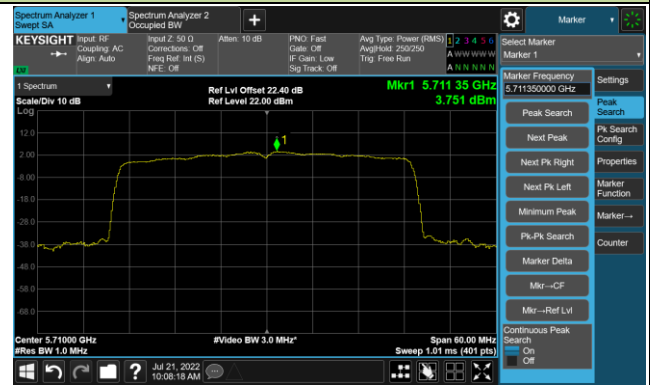

802.11ax-HE40 Power Spectral Density - Ant 2

Channel 38 (5190MHz)

Channel 46 (5230MHz)

Channel 54 (5270MHz)

Channel 62 (5310MHz)

Channel 102 (5510MHz)

Channel 110 (5550MHz)

Channel 134 (5670MHz)

Channel 142 (5710MHz)

802.11ax-HE40 Power Spectral Density - Ant 2

Channel 151 (5755MHz)

Channel 159 (5795MHz)

802.11ax-HE80 Power Spectral Density - Ant 2

Channel 42 (5210MHz)

Channel 58 (5290MHz)

Channel 106 (5530MHz)