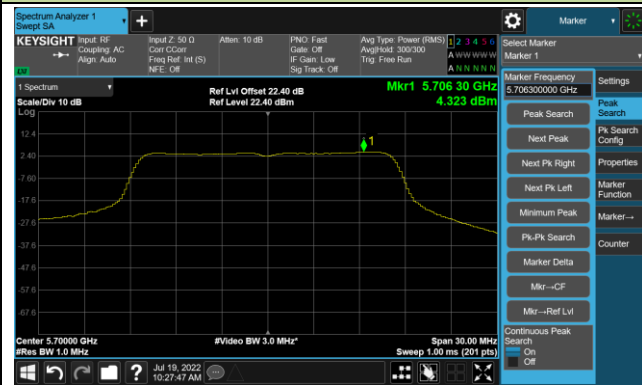

Channel 44 (5220MHz)

Channel 48 (5240MHz)

Channel 52 (5260MHz)

Channel 60 (5300MHz)

Channel 64 (5320MHz)

Channel 100 (5500MHz)

Channel 116 (5580MHz)

802.11a Power Spectral Density - Ant 3

Channel 140 (5700MHz)

Channel 144 (5720MHz)

Channel 149 (5745MHz)

Channel 157 (5785MHz)

Channel 165 (5825MHz)

802.11ac-VHT20 Power Spectral Density - Ant 3

Channel 36 (5180MHz)

Channel 44 (5220MHz)