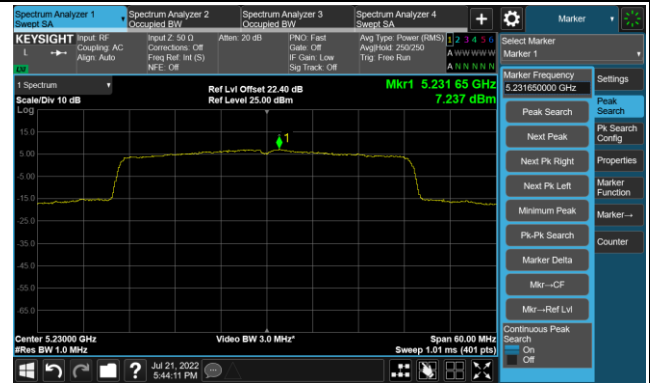

802.11ax-HE40 Power Spectral Density - Ant 2

Channel 38 (5190MHz)

Channel 46 (5230MHz)

Channel 54 (5270MHz)

Channel 62 (5310MHz)

Channel 102 (5510MHz)

Channel 110 (5550MHz)

Channel 134 (5670MHz)

Channel 142 (5710MHz)

802.11ax-HE40 Power Spectral Density - Ant 2

Channel 151 (5755MHz)

Channel 159 (5795MHz)

802.11ax-HE80 Power Spectral Density - Ant 2

Channel 42 (5210MHz)

Channel 58 (5290MHz)

Channel 106 (5530MHz)