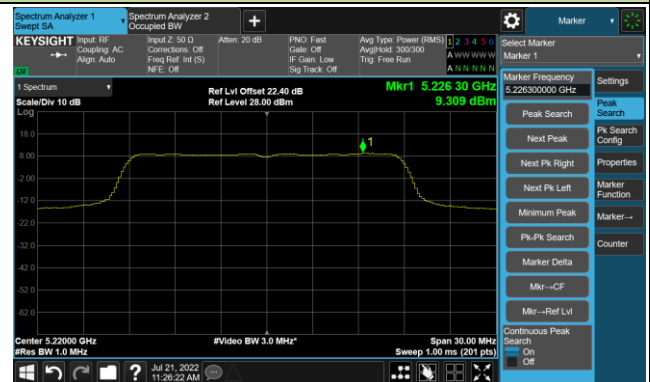

Channel 140 (5700MHz)

Channel 144 (5720MHz)

Channel 149 (5745MHz)

Channel 157 (5785MHz)

Channel 165 (5825MHz)

802.11ac-VHT20 Power Spectral Density - Ant 3

Channel 36 (5180MHz)

Channel 44 (5220MHz)

Channel 48 (5240MHz)

Channel 52 (5260MHz)

Channel 60 (5300MHz)

Channel 64 (5320MHz)

Channel 100 (5500MHz)

Channel 116 (5580MHz)

802.11ac-VHT20 Power Spectral Density - Ant 3

Channel 140 (5700MHz)