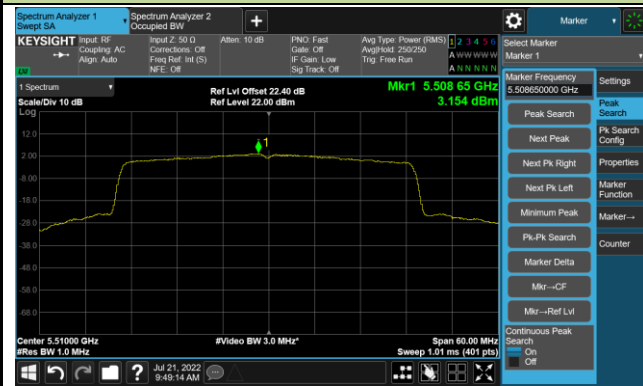

802.11ax-HE40 Power Spectral Density - Ant 2

Channel 38 (5190MHz)

Channel 46 (5230MHz)

Channel 54 (5270MHz)

Channel 62 (5310MHz)

Channel 102 (5510MHz)

Channel 110 (5550MHz)

Channel 134 (5670MHz)

Channel 142 (5710MHz)

802.11ax-HE40 Power Spectral Density - Ant 2

Channel 151 (5755MHz)

Channel 159 (5795MHz)

802.11ax-HE80 Power Spectral Density - Ant 2

Channel 42 (5210MHz)

Channel 58 (5290MHz)

Channel 106 (5530MHz)