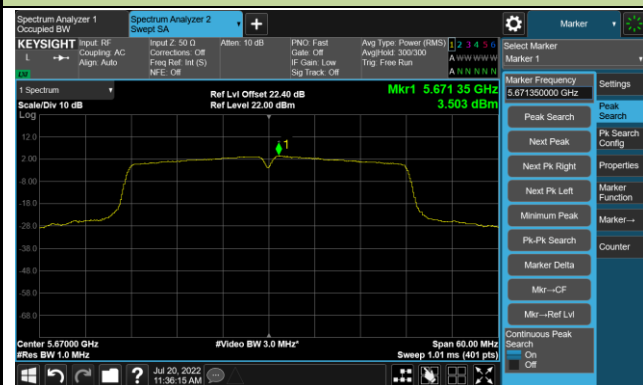

Channel 62 (5310MHz)

Channel 102 (5510MHz)

Channel 110 (5550MHz)

Channel 134 (5670MHz)

Channel 142 (5710MHz)

802.11ac-VHT40 Power Spectral Density - Ant 3

Channel 151 (5755MHz)

Channel 159 (5795MHz)

802.11ac-VHT80 Power Spectral Density - Ant 3

Channel 42 (5210MHz)

Channel 58 (5290MHz)

Channel 106 (5530MHz)

Channel 122 (5610MHz)

Channel 138 (5690MHz)

Channel 155 (5775MHz)

802.11ac-VHT160 Power Spectral Density - Ant 3