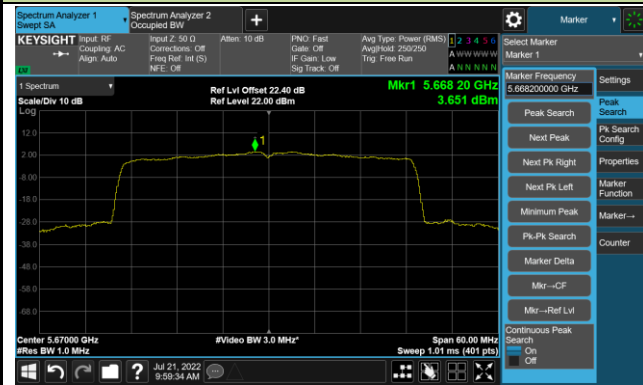

802.11ax-HE40 Power Spectral Density - Ant 2

Channel 38 (5190MHz)

Channel 46 (5230MHz)

Channel 54 (5270MHz)

Channel 62 (5310MHz)

Channel 102 (5510MHz)

Channel 110 (5550MHz)

Channel 134 (5670MHz)

Channel 142 (5710MHz)

802.11ax-HE40 Power Spectral Density - Ant 2

Channel 151 (5755MHz)

Channel 159 (5795MHz)

802.11ax-HE80 Power Spectral Density - Ant 2

Channel 42 (5210MHz)

Channel 58 (5290MHz)

Channel 106 (5530MHz)