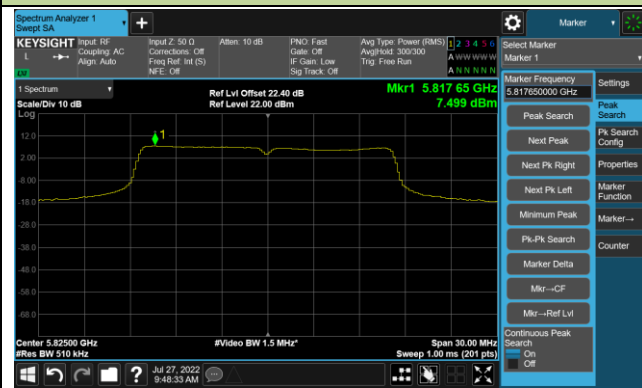

Channel 140 (5700MHz)

Channel 144 (5720MHz)

Channel 149 (5745MHz)

Channel 157 (5785MHz)

Channel 165 (5825MHz)

802.11ac-VHT20 Power Spectral Density - Ant 3

Channel 36 (5180MHz)

Channel 44 (5220MHz)

Channel 48 (5240MHz)

Channel 52 (5260MHz)

Channel 60 (5300MHz)

Channel 64 (5320MHz)

Channel 100 (5500MHz)

Channel 116 (5580MHz)

802.11ac-VHT20 Power Spectral Density - Ant 3

Channel 140 (5700MHz)