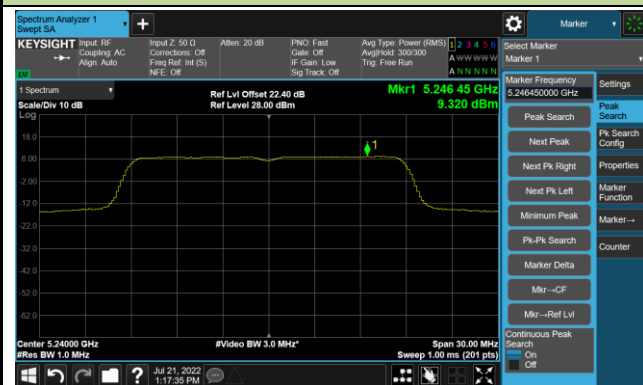

Channel 140 (5700MHz)

Channel 144 (5720MHz)

Channel 149 (5745MHz)

Channel 157 (5785MHz)

Channel 165 (5825MHz)

802.11ac-VHT20 Power Spectral Density - Ant 3

Channel 36 (5180MHz)

Channel 44 (5220MHz)

Channel 48 (5240MHz)

Channel 52 (5260MHz)

Channel 60 (5300MHz)

Channel 64 (5320MHz)

Channel 100 (5500MHz)

Channel 116 (5580MHz)

802.11ac-VHT20 Power Spectral Density - Ant 3

Channel 140 (5700MHz)