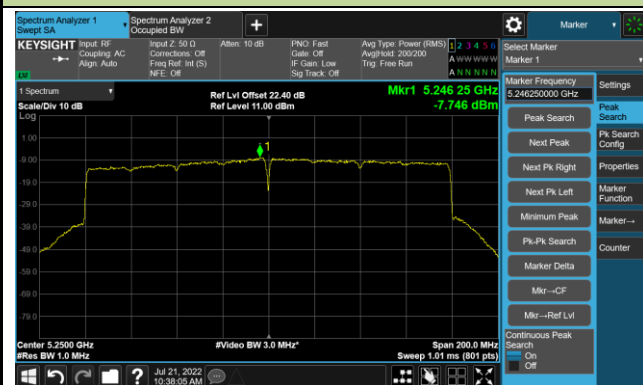

Channel 122 (5610MHz)

Channel 138 (5690MHz)

Channel 155 (5775MHz)

802.11ax-HE160 Power Spectral Density - Ant 2

Channel 50 (5250MHz)

Channel 114 (5570MHz)

802.11a Power Spectral Density - Ant 3

Channel 36 (5180MHz)

Channel 44 (5220MHz)

Channel 48 (5240MHz)

Channel 52 (5260MHz)

Channel 60 (5300MHz)

Channel 64 (5320MHz)

Channel 100 (5500MHz)

Channel 116 (5580MHz)

802.11a Power Spectral Density - Ant 3