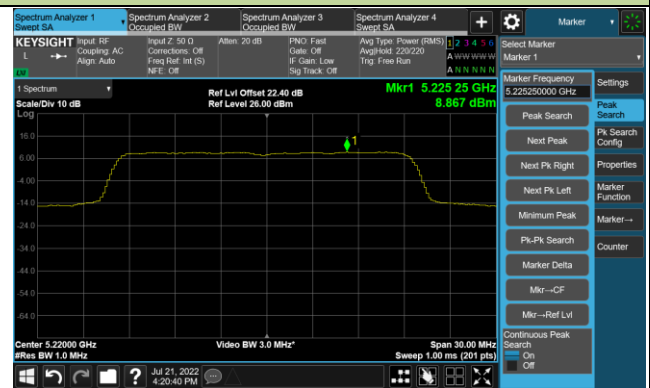

802.11ac-VHT80 Power Spectral Density - Ant 3

Channel 42 (5210MHz)

Channel 58 (5290MHz)

Channel 106 (5530MHz)

Channel 122 (5610MHz)

Channel 138 (5690MHz)

Channel 155 (5775MHz)

802.11ac-VHT160 Power Spectral Density - Ant 3

Channel 50 (5250MHz)

Channel 114 (5570MHz)

802.11ax-HE20 Power Spectral Density - Ant 3

Channel 36 (5180MHz)

Channel 44 (5220MHz)

Channel 48 (5240MHz)

Channel 52 (5260MHz)

Channel 60 (5300MHz)

Channel 64 (5320MHz)

Channel 100 (5500MHz)

Channel 116 (5580MHz)

802.11ax-HE20 Power Spectral Density - Ant 3

Channel 140 (5700MHz)

Channel 144 (5720MHz)

Channel 149 (5745MHz)

Channel 157 (5785MHz)