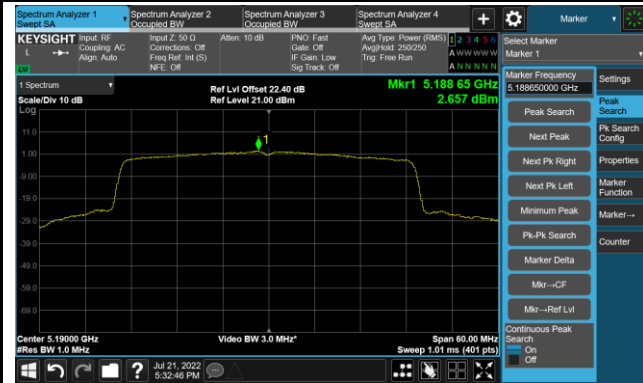

802.11ax-HE40 Power Spectral Density - Ant 2

Channel 38 (5190MHz)

Channel 46 (5230MHz)

Channel 54 (5270MHz)

Channel 62 (5310MHz)

Channel 102 (5510MHz)

Channel 110 (5550MHz)

Channel 134 (5670MHz)

Channel 142 (5710MHz)

802.11ax-HE40 Power Spectral Density - Ant 2

Channel 151 (5755MHz)

Channel 159 (5795MHz)

802.11ax-HE80 Power Spectral Density - Ant 2

Channel 42 (5210MHz)

Channel 58 (5290MHz)

Channel 106 (5530MHz)