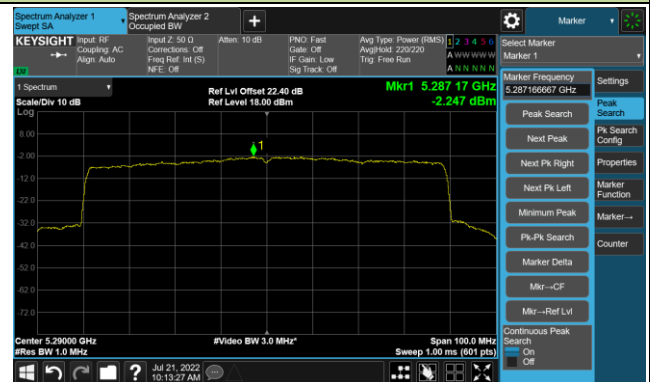

Channel 142 (5710MHz)

802.11ax-HE40 Power Spectral Density - Ant 2

Channel 151 (5755MHz)

Channel 159 (5795MHz)

802.11ax-HE80 Power Spectral Density - Ant 2

Channel 42 (5210MHz)

Channel 58 (5290MHz)

Channel 106 (5530MHz)

Channel 122 (5610MHz)

Channel 138 (5690MHz)

Channel 155 (5775MHz)

802.11ax-HE160 Power Spectral Density - Ant 2

Channel 50 (5250MHz)

Channel 114 (5570MHz)

802.11a Power Spectral Density - Ant 3

Channel 36 (5180MHz)