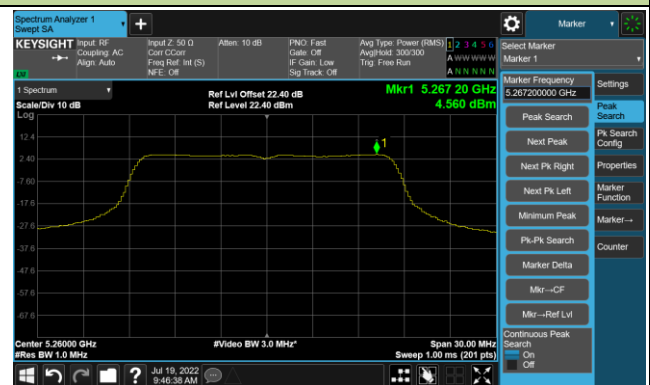

Channel 122 (5610MHz)

Channel 138 (5690MHz)

Channel 155 (5775MHz)

802.11ax-HE160 Power Spectral Density - Ant 2

Channel 50 (5250MHz)

Channel 114 (5570MHz)

802.11a Power Spectral Density - Ant 3

Channel 36 (5180MHz)

Channel 44 (5220MHz)

Channel 48 (5240MHz)

Channel 52 (5260MHz)

Channel 60 (5300MHz)

Channel 64 (5320MHz)

Channel 100 (5500MHz)

Channel 116 (5580MHz)

802.11a Power Spectral Density - Ant 3