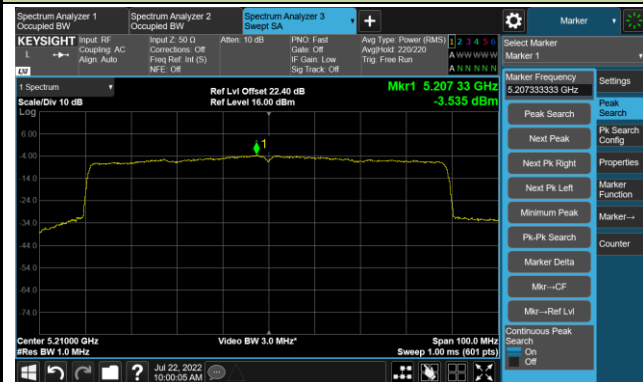

Channel 142 (5710MHz)

802.11ax-HE40 Power Spectral Density - Ant 2

Channel 151 (5755MHz)

Channel 159 (5795MHz)

802.11ax-HE80 Power Spectral Density - Ant 2

Channel 42 (5210MHz)

Channel 58 (5290MHz)

Channel 106 (5530MHz)

Channel 122 (5610MHz)

Channel 138 (5690MHz)

Channel 155 (5775MHz)

802.11ax-HE160 Power Spectral Density - Ant 2

Channel 50 (5250MHz)

Channel 114 (5570MHz)

802.11a Power Spectral Density - Ant 3

Channel 36 (5180MHz)