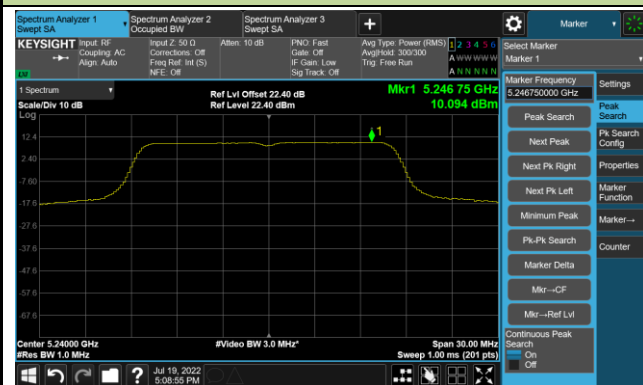

Channel 122 (5610MHz)

Channel 138 (5690MHz)

Channel 155 (5775MHz)

802.11ax-HE160 Power Spectral Density - Ant 2

Channel 50 (5250MHz)

Channel 114 (5570MHz)

802.11a Power Spectral Density - Ant 3

Channel 36 (5180MHz)

Channel 44 (5220MHz)

Channel 48 (5240MHz)

Channel 52 (5260MHz)

Channel 60 (5300MHz)

Channel 64 (5320MHz)

Channel 100 (5500MHz)

Channel 116 (5580MHz)

802.11a Power Spectral Density - Ant 3