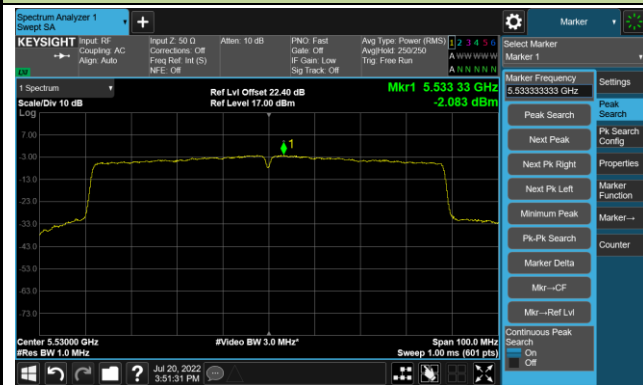

802.11ac-VHT80 Power Spectral Density - Ant 3

Channel 42 (5210MHz)

Channel 58 (5290MHz)

Channel 106 (5530MHz)

Channel 122 (5610MHz)

Channel 138 (5690MHz)

Channel 155 (5775MHz)

802.11ac-VHT160 Power Spectral Density - Ant 3

Channel 50 (5250MHz)

Channel 114 (5570MHz)

802.11ax-HE20 Power Spectral Density - Ant 3

Channel 36 (5180MHz)

Channel 44 (5220MHz)

Channel 48 (5240MHz)

Channel 52 (5260MHz)

Channel 60 (5300MHz)