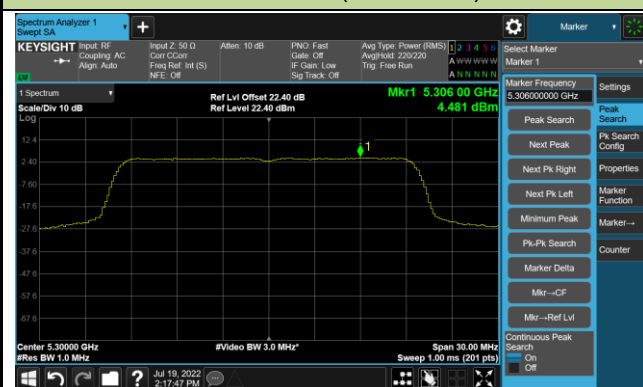

802.11ac-VHT80 Power Spectral Density - Ant 3

Channel 42 (5210MHz)

Channel 58 (5290MHz)

Channel 106 (5530MHz)

Channel 122 (5610MHz)

Channel 138 (5690MHz)

Channel 155 (5775MHz)

802.11ac-VHT160 Power Spectral Density - Ant 3

Channel 50 (5250MHz)

Channel 114 (5570MHz)

802.11ax-HE20 Power Spectral Density - Ant 3

Channel 36 (5180MHz)

Channel 44 (5220MHz)

Channel 48 (5240MHz)

Channel 52 (5260MHz)

Channel 60 (5300MHz)

Channel 64 (5320MHz)

Channel 100 (5500MHz)

Channel 116 (5580MHz)

802.11ax-HE20 Power Spectral Density - Ant 3

Channel 140 (5700MHz)

Channel 144 (5720MHz)

Channel 149 (5745MHz)

Channel 157 (5785MHz)