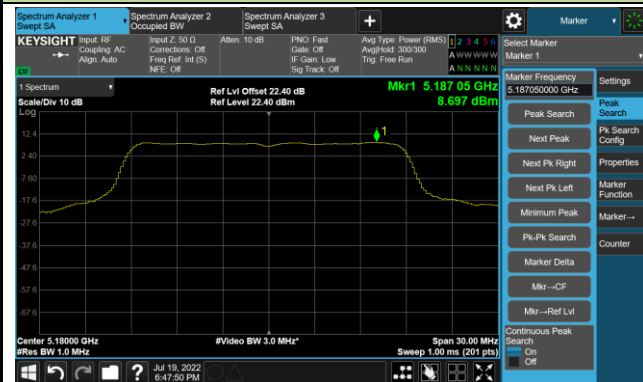

Channel 140 (5700MHz)

Channel 144 (5720MHz)

Channel 149 (5745MHz)

Channel 157 (5785MHz)

Channel 165 (5825MHz)

802.11ac-VHT20 Power Spectral Density - Ant 3

Channel 36 (5180MHz)

Channel 44 (5220MHz)

Channel 48 (5240MHz)

Channel 52 (5260MHz)

Channel 60 (5300MHz)

Channel 64 (5320MHz)

Channel 100 (5500MHz)

Channel 116 (5580MHz)

802.11ac-VHT20 Power Spectral Density - Ant 3

Channel 140 (5700MHz)