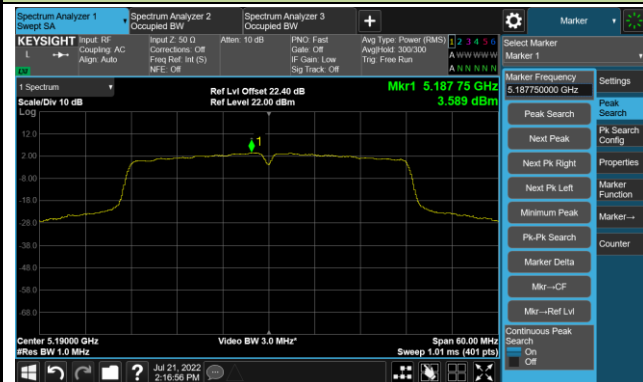

Channel 144 (5720MHz)

Channel 149 (5745MHz)

Channel 157 (5785MHz)

Channel 165 (5825MHz)

802.11ac-VHT40 Power Spectral Density - Ant 3

Channel 38 (5190MHz)

Channel 46 (5230MHz)

Channel 54 (5270MHz)

Channel 62 (5310MHz)

Channel 102 (5510MHz)

Channel 110 (5550MHz)

Channel 134 (5670MHz)

Channel 142 (5710MHz)

802.11ac-VHT40 Power Spectral Density - Ant 3

Channel 151 (5755MHz)

Channel 159 (5795MHz)