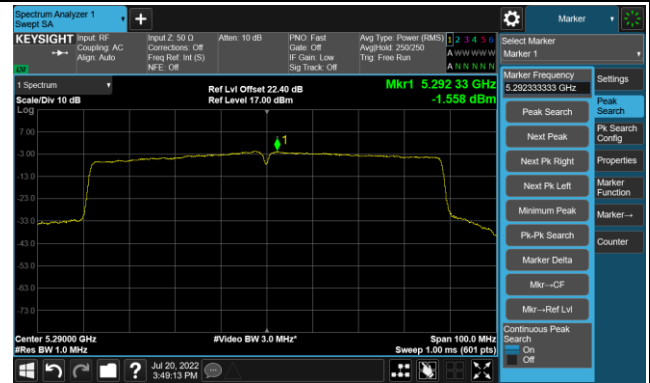

Channel 62 (5310MHz)

Channel 102 (5510MHz)

Channel 110 (5550MHz)

Channel 134 (5670MHz)

Channel 142 (5710MHz)

802.11ac-VHT40 Power Spectral Density - Ant 3

Channel 151 (5755MHz)

Channel 159 (5795MHz)

802.11ac-VHT80 Power Spectral Density - Ant 3

Channel 42 (5210MHz)

Channel 58 (5290MHz)

Channel 106 (5530MHz)

Channel 122 (5610MHz)

Channel 138 (5690MHz)

Channel 155 (5775MHz)

802.11ac-VHT160 Power Spectral Density - Ant 3