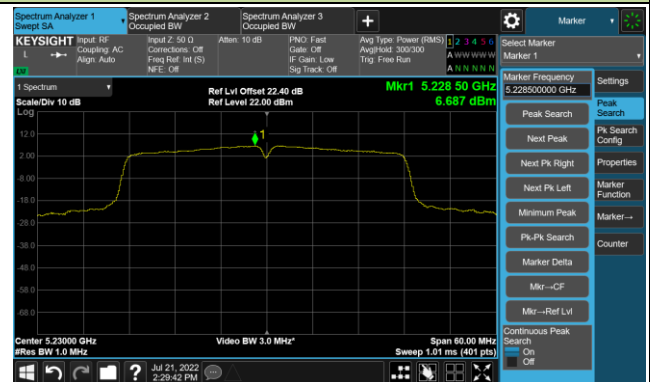

Channel 144 (5720MHz)

Channel 149 (5745MHz)

Channel 157 (5785MHz)

Channel 165 (5825MHz)

802.11ac-VHT40 Power Spectral Density - Ant 3

Channel 38 (5190MHz)

Channel 46 (5230MHz)

Channel 54 (5270MHz)

Channel 62 (5310MHz)

Channel 102 (5510MHz)

Channel 110 (5550MHz)

Channel 134 (5670MHz)

Channel 142 (5710MHz)

802.11ac-VHT40 Power Spectral Density - Ant 3

Channel 151 (5755MHz)

Channel 159 (5795MHz)