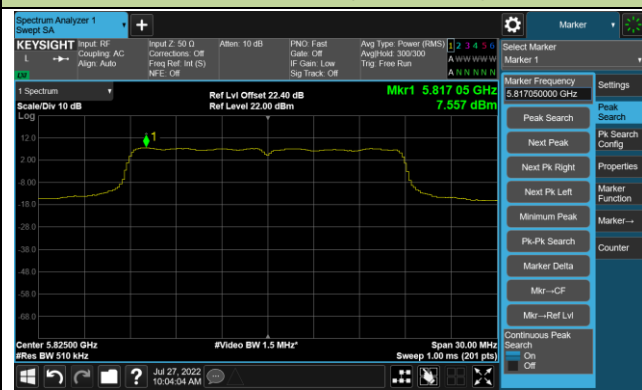

Channel 144 (5720MHz)

Channel 149 (5745MHz)

Channel 157 (5785MHz)

Channel 165 (5825MHz)

802.11ac-VHT40 Power Spectral Density - Ant 3

Channel 38 (5190MHz)

Channel 46 (5230MHz)

Channel 54 (5270MHz)

Channel 62 (5310MHz)

Channel 102 (5510MHz)

Channel 110 (5550MHz)

Channel 134 (5670MHz)

Channel 142 (5710MHz)

802.11ac-VHT40 Power Spectral Density - Ant 3

Channel 151 (5755MHz)

Channel 159 (5795MHz)