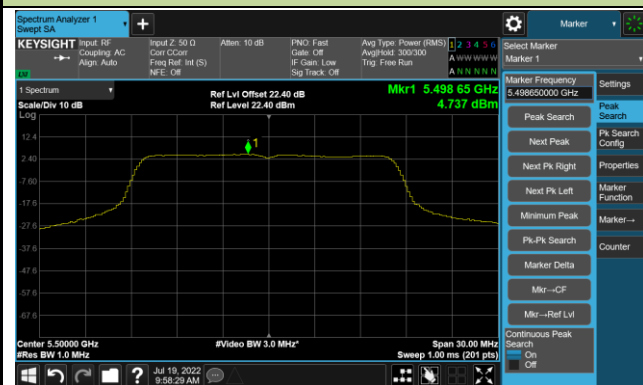

Channel 44 (5220MHz)

Channel 48 (5240MHz)

Channel 52 (5260MHz)

Channel 60 (5300MHz)

Channel 64 (5320MHz)

Channel 100 (5500MHz)

Channel 116 (5580MHz)

802.11a Power Spectral Density - Ant 3

Channel 140 (5700MHz)

Channel 144 (5720MHz)

Channel 149 (5745MHz)

Channel 157 (5785MHz)

Channel 165 (5825MHz)

802.11ac-VHT20 Power Spectral Density - Ant 3

Channel 36 (5180MHz)

Channel 44 (5220MHz)