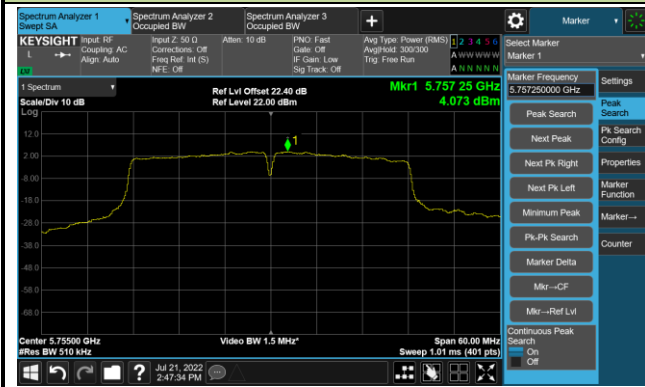

Channel 62 (5310MHz)

Channel 102 (5510MHz)

Channel 110 (5550MHz)

Channel 134 (5670MHz)

Channel 142 (5710MHz)

802.11ac-VHT40 Power Spectral Density - Ant 3

Channel 151 (5755MHz)

Channel 159 (5795MHz)

802.11ac-VHT80 Power Spectral Density - Ant 3

Channel 42 (5210MHz)

Channel 58 (5290MHz)

Channel 106 (5530MHz)

Channel 122 (5610MHz)

Channel 138 (5690MHz)

Channel 155 (5775MHz)

802.11ac-VHT160 Power Spectral Density - Ant 3