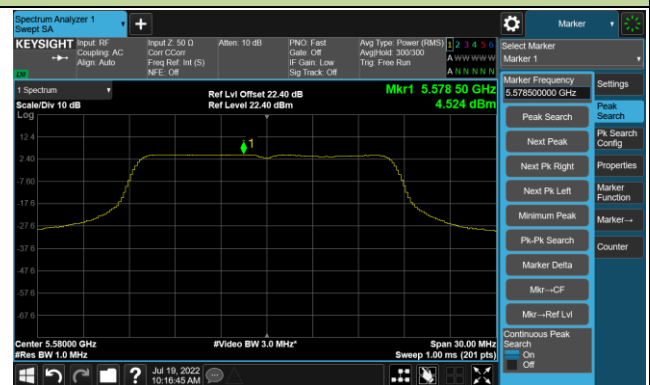

Channel 44 (5220MHz)

Channel 48 (5240MHz)

Channel 52 (5260MHz)

Channel 60 (5300MHz)

Channel 64 (5320MHz)

Channel 100 (5500MHz)

Channel 116 (5580MHz)

802.11a Power Spectral Density - Ant 3

Channel 140 (5700MHz)

Channel 144 (5720MHz)

Channel 149 (5745MHz)

Channel 157 (5785MHz)

Channel 165 (5825MHz)

802.11ac-VHT20 Power Spectral Density - Ant 3

Channel 36 (5180MHz)

Channel 44 (5220MHz)