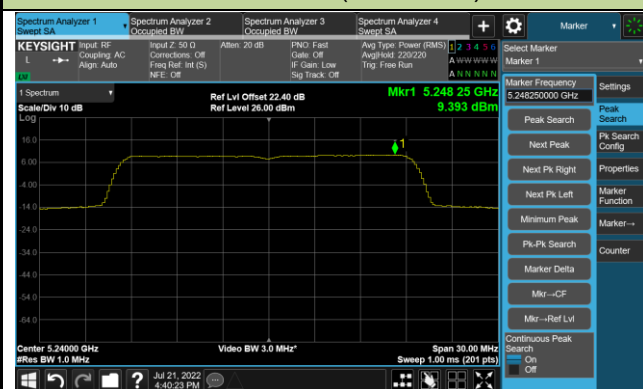

802.11ac-VHT80 Power Spectral Density - Ant 3

Channel 42 (5210MHz)

Channel 58 (5290MHz)

Channel 106 (5530MHz)

Channel 122 (5610MHz)

Channel 138 (5690MHz)

Channel 155 (5775MHz)

802.11ac-VHT160 Power Spectral Density - Ant 3

Channel 50 (5250MHz)

Channel 114 (5570MHz)

802.11ax-HE20 Power Spectral Density - Ant 3

Channel 36 (5180MHz)

Channel 44 (5220MHz)

Channel 48 (5240MHz)

Channel 52 (5260MHz)

Channel 60 (5300MHz)

Channel 64 (5320MHz)

Channel 100 (5500MHz)

Channel 116 (5580MHz)

802.11ax-HE20 Power Spectral Density - Ant 3

Channel 140 (5700MHz)

Channel 144 (5720MHz)

Channel 149 (5745MHz)

Channel 157 (5785MHz)