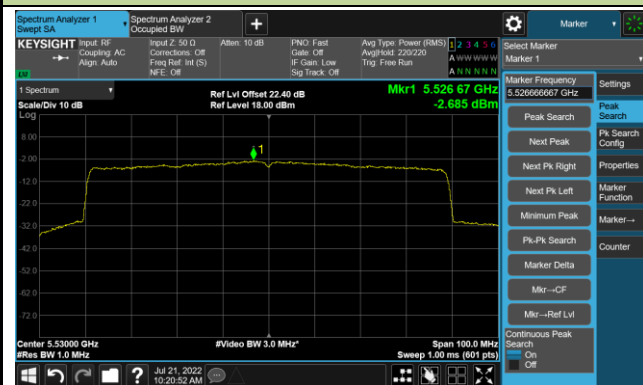

Channel 142 (5710MHz)

802.11ax-HE40 Power Spectral Density - Ant 2

Channel 151 (5755MHz)

Channel 159 (5795MHz)

802.11ax-HE80 Power Spectral Density - Ant 2

Channel 42 (5210MHz)

Channel 58 (5290MHz)

Channel 106 (5530MHz)

Channel 122 (5610MHz)

Channel 138 (5690MHz)

Channel 155 (5775MHz)

802.11ax-HE160 Power Spectral Density - Ant 2

Channel 50 (5250MHz)

Channel 114 (5570MHz)

802.11a Power Spectral Density - Ant 3

Channel 36 (5180MHz)