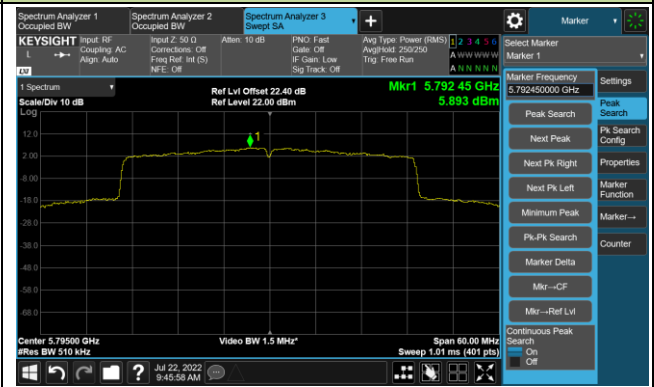

Channel 142 (5710MHz)

802.11ax-HE40 Power Spectral Density - Ant 2

Channel 151 (5755MHz)

Channel 159 (5795MHz)

802.11ax-HE80 Power Spectral Density - Ant 2

Channel 42 (5210MHz)

Channel 58 (5290MHz)

Channel 106 (5530MHz)

Channel 122 (5610MHz)

Channel 138 (5690MHz)

Channel 155 (5775MHz)

802.11ax-HE160 Power Spectral Density - Ant 2

Channel 50 (5250MHz)

Channel 114 (5570MHz)

802.11a Power Spectral Density - Ant 3

Channel 36 (5180MHz)