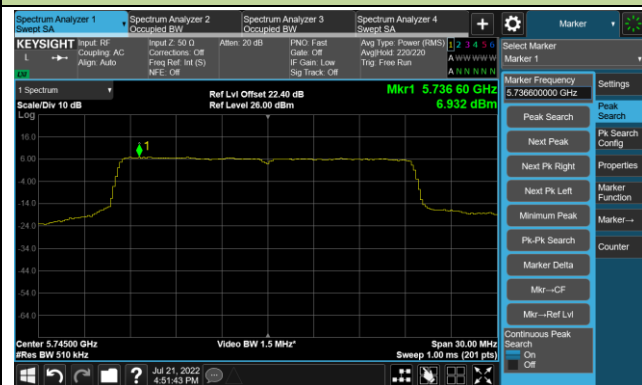

Channel 50 (5250MHz)

Channel 114 (5570MHz)

802.11ax-HE20 Power Spectral Density - Ant 3

Channel 36 (5180MHz)

Channel 44 (5220MHz)

Channel 48 (5240MHz)

Channel 52 (5260MHz)

Channel 60 (5300MHz)

Channel 64 (5320MHz)

Channel 100 (5500MHz)

Channel 116 (5580MHz)

802.11ax-HE20 Power Spectral Density - Ant 3

Channel 140 (5700MHz)

Channel 144 (5720MHz)

Channel 149 (5745MHz)

Channel 157 (5785MHz)

Channel 165 (5825MHz)