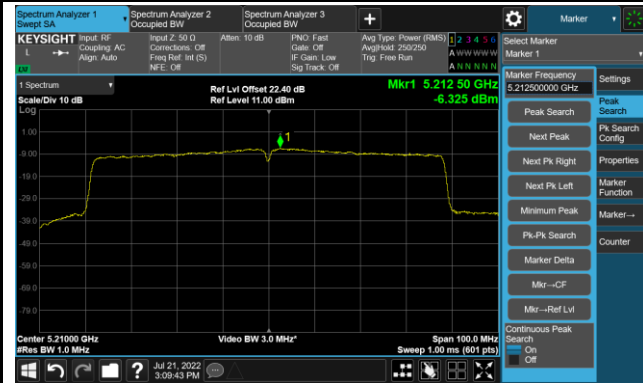

Channel 62 (5310MHz)

Channel 102 (5510MHz)

Channel 110 (5550MHz)

Channel 134 (5670MHz)

Channel 142 (5710MHz)

802.11ac-VHT40 Power Spectral Density - Ant 3

Channel 151 (5755MHz)

Channel 159 (5795MHz)

802.11ac-VHT80 Power Spectral Density - Ant 3

Channel 42 (5210MHz)

Channel 58 (5290MHz)

Channel 106 (5530MHz)

Channel 122 (5610MHz)

Channel 138 (5690MHz)

Channel 155 (5775MHz)

802.11ac-VHT160 Power Spectral Density - Ant 3