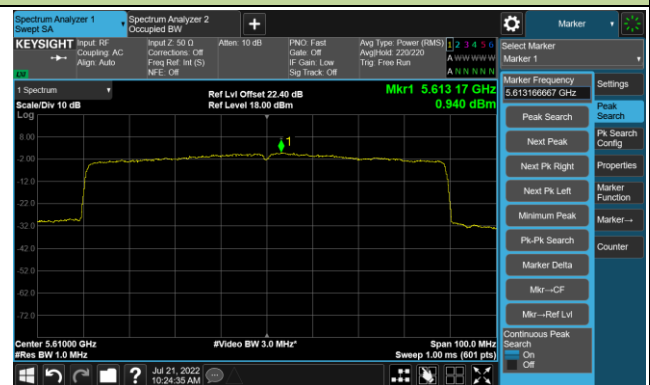

Channel 142 (5710MHz)

802.11ax-HE40 Power Spectral Density - Ant 2

Channel 151 (5755MHz)

Channel 159 (5795MHz)

802.11ax-HE80 Power Spectral Density - Ant 2

Channel 42 (5210MHz)

Channel 58 (5290MHz)

Channel 106 (5530MHz)

Channel 122 (5610MHz)

Channel 138 (5690MHz)

Channel 155 (5775MHz)

802.11ax-HE160 Power Spectral Density - Ant 2

Channel 50 (5250MHz)

Channel 114 (5570MHz)

802.11a Power Spectral Density - Ant 3

Channel 36 (5180MHz)