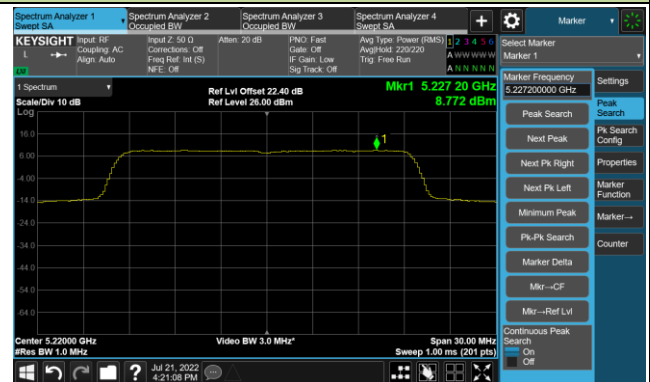

#### Channel 50 (5250MHz)

#### Channel 114 (5570MHz)

## 802.11ax-HE20 Power Spectral Density - Ant 2

Channel 36 (5180MHz)

Channel 44 (5220MHz)

Channel 48 (5240MHz)

Channel 52 (5260MHz)

Channel 60 (5300MHz)

Channel 64 (5320MHz)

Channel 100 (5500MHz)