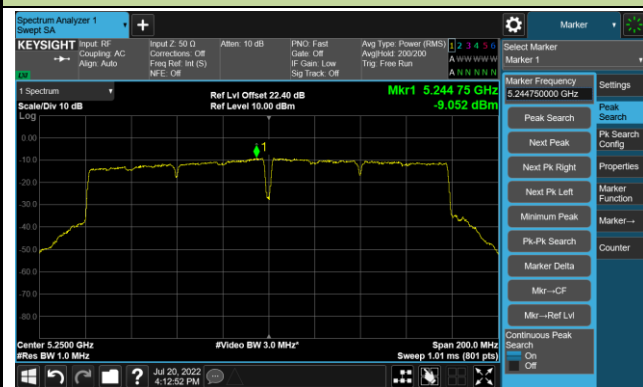

802.11ac-VHT160 Power Spectral Density - Ant 2

Channel 50 (5250MHz)