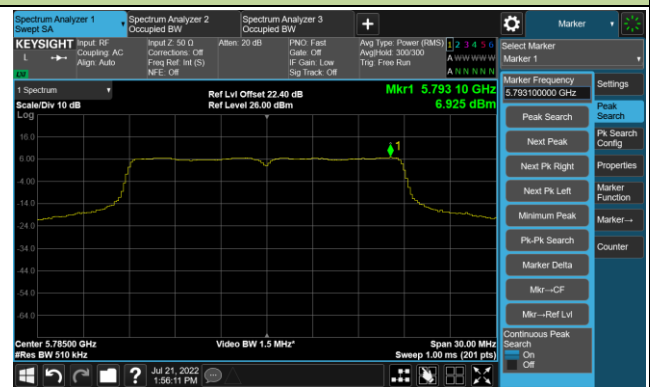

## Channel 116 (5580MHz)

### 802.11ac-VHT20 Power Spectral Density - Ant 2

Channel 140 (5700MHz)

Channel 144 (5720MHz)

Channel 149 (5745MHz)

Channel 157 (5785MHz)

Channel 165 (5825MHz)

802.11ac-VHT40 Power Spectral Density - Ant 2

Channel 38 (5190MHz)