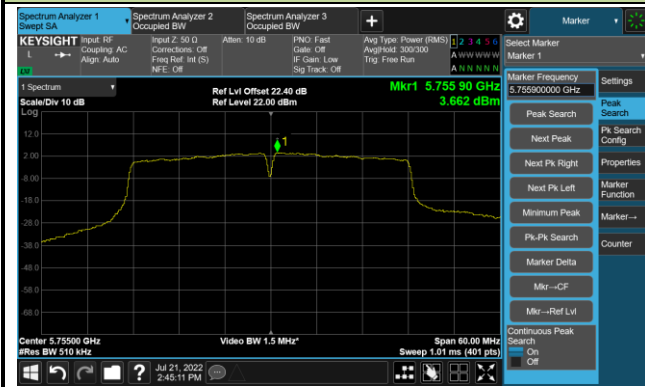

### 802.11ac-VHT20 Power Spectral Density - Ant 2

Channel 140 (5700MHz)

Channel 144 (5720MHz)

Channel 149 (5745MHz)

Channel 157 (5785MHz)

Channel 165 (5825MHz)

802.11ac-VHT40 Power Spectral Density - Ant 2

Channel 38 (5190MHz)

Channel 46 (5230MHz)

Channel 54 (5270MHz)

Channel 62 (5310MHz)

Channel 102 (5510MHz)

Channel 110 (5550MHz)

Channel 134 (5670MHz)

Channel 142 (5710MHz)

802.11ac-VHT40 Power Spectral Density - Ant 2

Channel 151 (5755MHz)

Channel 159 (5795MHz)