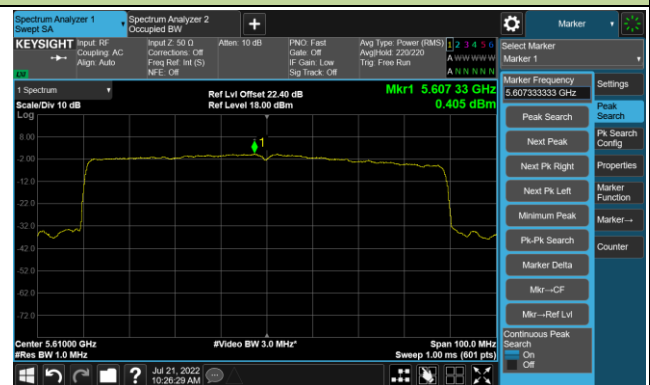

## 802.11ax-HE80 Power Spectral Density - Ant 1

Channel 42 (5210MHz)

Channel 58 (5290MHz)

Channel 106 (5530MHz)

Channel 122 (5610MHz)

Channel 138 (5690MHz)

Channel 155 (5775MHz)

## 802.11ax-HE160 Power Spectral Density - Ant 1

Channel 50 (5250MHz)

Channel 114 (5570MHz)