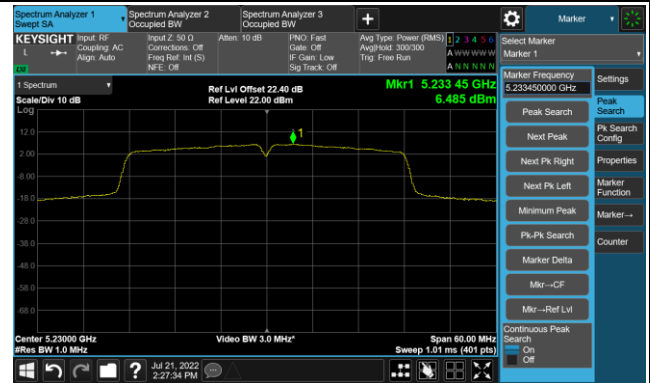

Channel 46 (5230MHz)