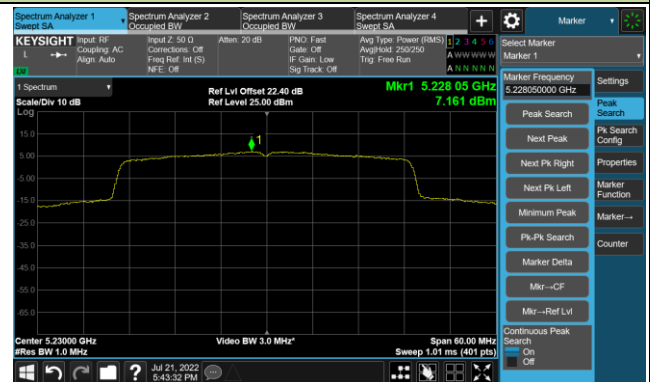

### 802.11ax-HE40 Power Spectral Density - Ant 1

Channel 38 (5190MHz)

Channel 46 (5230MHz)

Channel 54 (5270MHz)

Channel 62 (5310MHz)

Channel 102 (5510MHz)

Channel 110 (5550MHz)

Channel 134 (5670MHz)

Channel 142 (5710MHz)

802.11ax-HE40 Power Spectral Density - Ant 1

Channel 151 (5755MHz)

Channel 159 (5795MHz)