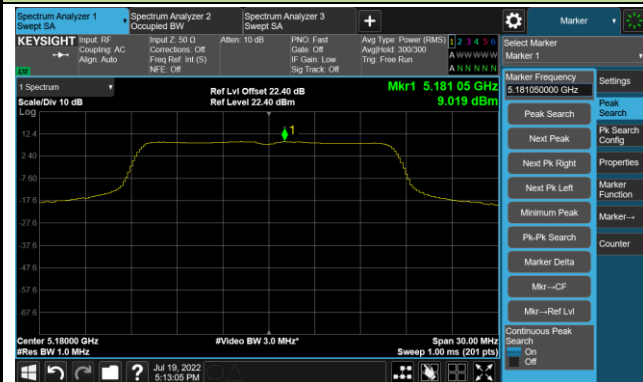

## 802.11ax-HE80 Power Spectral Density - Ant 1

Channel 42 (5210MHz)

Channel 58 (5290MHz)

Channel 106 (5530MHz)

Channel 122 (5610MHz)

Channel 138 (5690MHz)

Channel 155 (5775MHz)

## 802.11ax-HE160 Power Spectral Density - Ant 1

Channel 50 (5250MHz)

Channel 114 (5570MHz)

## 802.11a Power Spectral Density - Ant 2

Channel 36 (5180MHz)

Channel 44 (5220MHz)

Channel 48 (5240MHz)

Channel 52 (5260MHz)

Channel 60 (5300MHz)

Channel 64 (5320MHz)

Channel 100 (5500MHz)

Channel 116 (5580MHz)