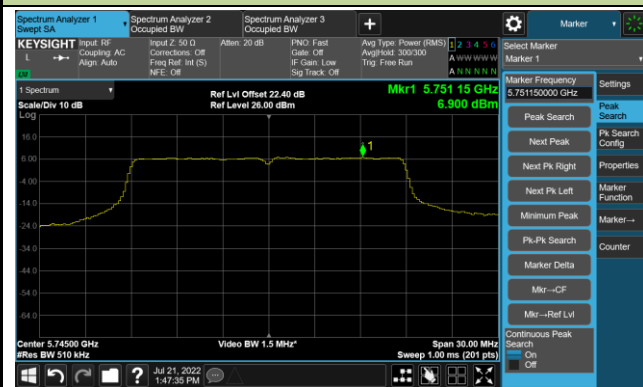

## Channel 116 (5580MHz)

### 802.11ac-VHT20 Power Spectral Density - Ant 2

Channel 140 (5700MHz)

Channel 144 (5720MHz)

Channel 149 (5745MHz)

Channel 157 (5785MHz)

Channel 165 (5825MHz)

802.11ac-VHT40 Power Spectral Density - Ant 2

Channel 38 (5190MHz)