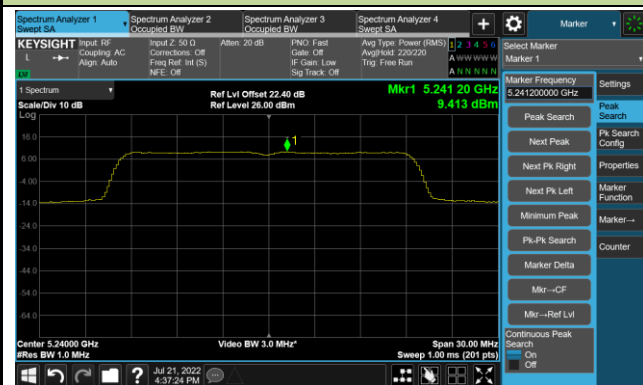

#### Channel 114 (5570MHz)

## 802.11ax-HE20 Power Spectral Density - Ant 2

Channel 36 (5180MHz)

Channel 44 (5220MHz)

Channel 48 (5240MHz)

Channel 52 (5260MHz)

Channel 60 (5300MHz)

Channel 64 (5320MHz)

Channel 100 (5500MHz)

Channel 116 (5580MHz)