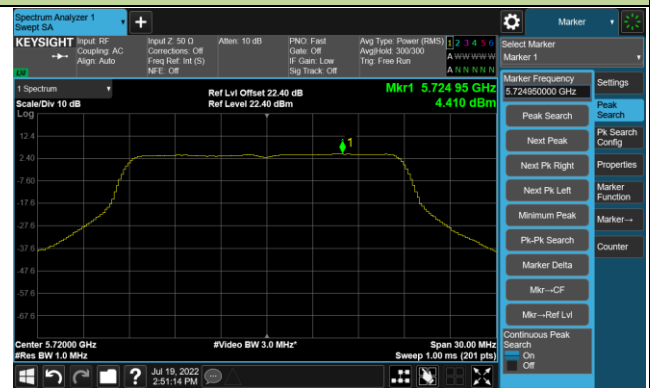

## Channel 100 (5500MHz)

## Channel 116 (5580MHz)

### 802.11ac-VHT20 Power Spectral Density - Ant 2

Channel 140 (5700MHz)

Channel 144 (5720MHz)

Channel 149 (5745MHz)

Channel 157 (5785MHz)

Channel 165 (5825MHz)

802.11ac-VHT40 Power Spectral Density - Ant 2

Channel 38 (5190MHz)