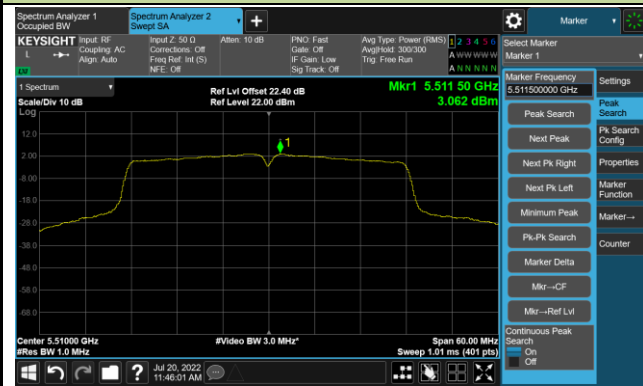

Channel 46 (5230MHz)

Channel 54 (5270MHz)

Channel 62 (5310MHz)

Channel 102 (5510MHz)

Channel 110 (5550MHz)

Channel 134 (5670MHz)

Channel 142 (5710MHz)

802.11ac-VHT40 Power Spectral Density - Ant 2

Channel 151 (5755MHz)

Channel 159 (5795MHz)