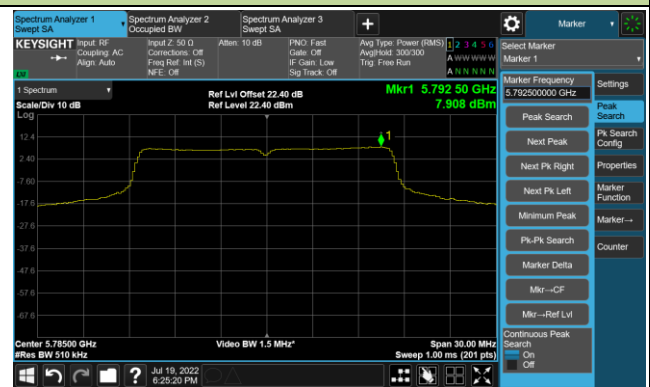

Channel 116 (5580MHz)

## 802.11a Power Spectral Density - Ant 2

Channel 140 (5700MHz)

Channel 144 (5720MHz)

Channel 149 (5745MHz)

Channel 157 (5785MHz)

Channel 165 (5825MHz)

## 802.11ac-VHT20 Power Spectral Density - Ant 2