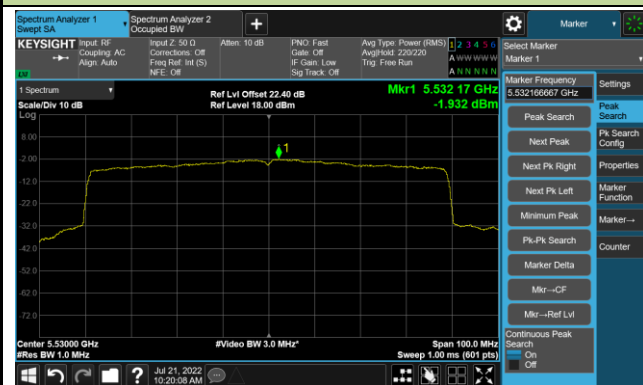

## 802.11ax-HE80 Power Spectral Density - Ant 1

Channel 42 (5210MHz)

Channel 58 (5290MHz)

Channel 106 (5530MHz)

Channel 122 (5610MHz)

Channel 138 (5690MHz)

Channel 155 (5775MHz)

## 802.11ax-HE160 Power Spectral Density - Ant 1

Channel 50 (5250MHz)

Channel 114 (5570MHz)