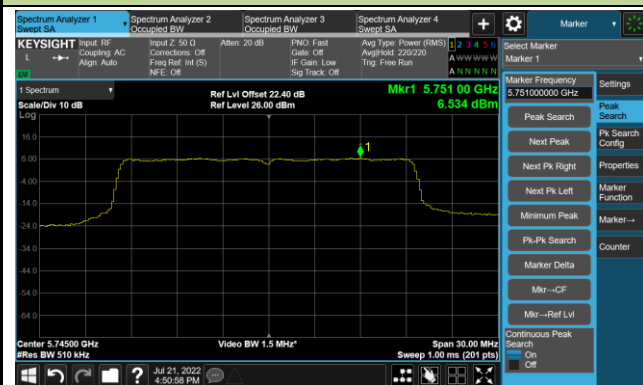

Channel 116 (5580MHz)

### 802.11ax-HE20 Power Spectral Density - Ant 2

Channel 140 (5700MHz)

Channel 144 (5720MHz)

Channel 149 (5745MHz)

Channel 157 (5785MHz)

Channel 165 (5825MHz)