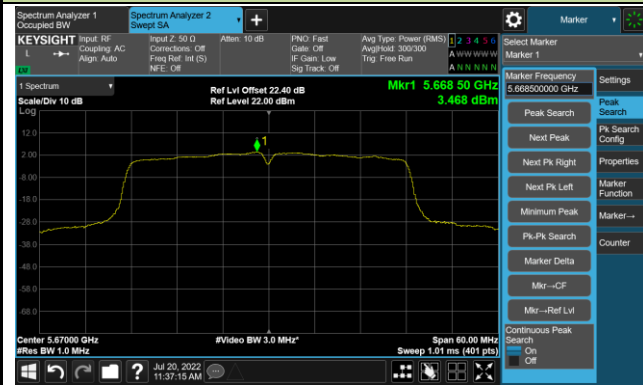

### 802.11ac-VHT20 Power Spectral Density - Ant 2

Channel 140 (5700MHz)

Channel 144 (5720MHz)

Channel 149 (5745MHz)

Channel 157 (5785MHz)

Channel 165 (5825MHz)

802.11ac-VHT40 Power Spectral Density - Ant 2

Channel 38 (5190MHz)

Channel 46 (5230MHz)

Channel 54 (5270MHz)

Channel 62 (5310MHz)

Channel 102 (5510MHz)

Channel 110 (5550MHz)

Channel 134 (5670MHz)

Channel 142 (5710MHz)

802.11ac-VHT40 Power Spectral Density - Ant 2

Channel 151 (5755MHz)

Channel 159 (5795MHz)