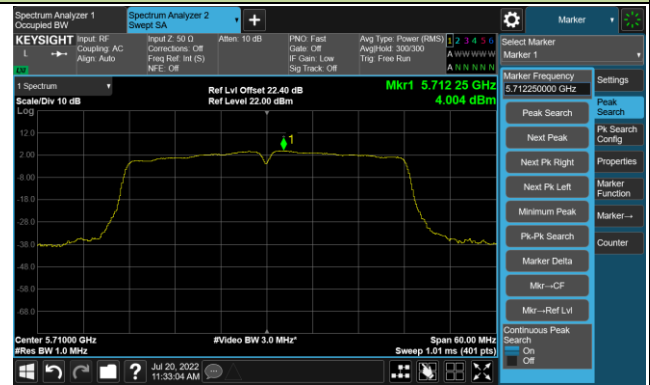

### 802.11ac-VHT20 Power Spectral Density - Ant 2

Channel 140 (5700MHz)

Channel 144 (5720MHz)

Channel 149 (5745MHz)

Channel 157 (5785MHz)

Channel 165 (5825MHz)

802.11ac-VHT40 Power Spectral Density - Ant 2

Channel 38 (5190MHz)

Channel 46 (5230MHz)

Channel 54 (5270MHz)

Channel 62 (5310MHz)

Channel 102 (5510MHz)

Channel 110 (5550MHz)

Channel 134 (5670MHz)

Channel 142 (5710MHz)

802.11ac-VHT40 Power Spectral Density - Ant 2

Channel 151 (5755MHz)

Channel 159 (5795MHz)