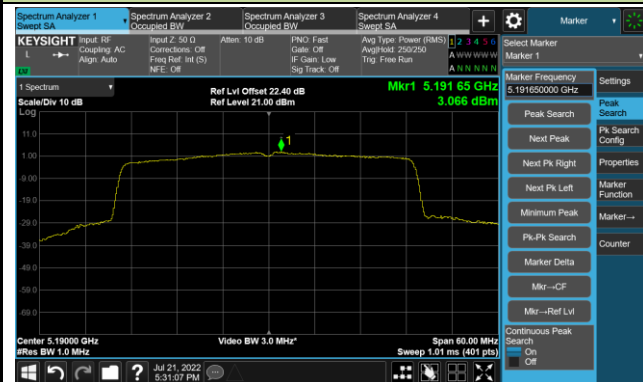

### 802.11ax-HE40 Power Spectral Density - Ant 1

Channel 38 (5190MHz)

Channel 46 (5230MHz)

Channel 54 (5270MHz)

Channel 62 (5310MHz)

Channel 102 (5510MHz)

Channel 110 (5550MHz)

Channel 134 (5670MHz)

Channel 142 (5710MHz)

802.11ax-HE40 Power Spectral Density - Ant 1

Channel 151 (5755MHz)

Channel 159 (5795MHz)