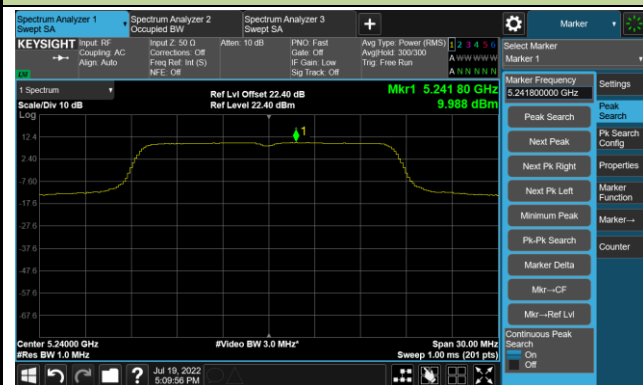

## 802.11ax-HE160 Power Spectral Density - Ant 1

Channel 50 (5250MHz)

Channel 114 (5570MHz)

## 802.11a Power Spectral Density - Ant 2

Channel 36 (5180MHz)

Channel 44 (5220MHz)

Channel 48 (5240MHz)

Channel 52 (5260MHz)

Channel 60 (5300MHz)

Channel 64 (5320MHz)

Channel 100 (5500MHz)

Channel 116 (5580MHz)