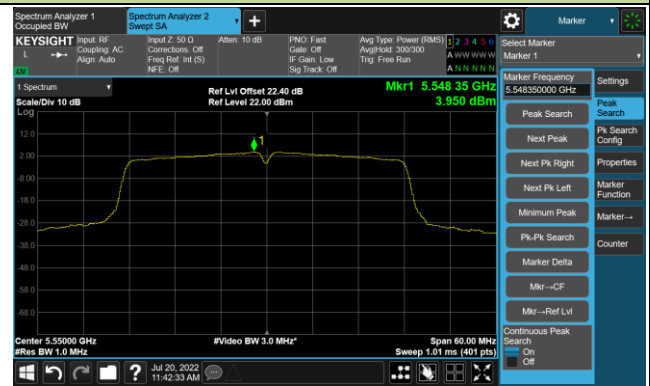

### 802.11ac-VHT20 Power Spectral Density - Ant 2

Channel 140 (5700MHz)

Channel 144 (5720MHz)

Channel 149 (5745MHz)

Channel 157 (5785MHz)

Channel 165 (5825MHz)

802.11ac-VHT40 Power Spectral Density - Ant 2

Channel 38 (5190MHz)

Channel 46 (5230MHz)

Channel 54 (5270MHz)

Channel 62 (5310MHz)

Channel 102 (5510MHz)

Channel 110 (5550MHz)

Channel 134 (5670MHz)

Channel 142 (5710MHz)

802.11ac-VHT40 Power Spectral Density - Ant 2

Channel 151 (5755MHz)

Channel 159 (5795MHz)