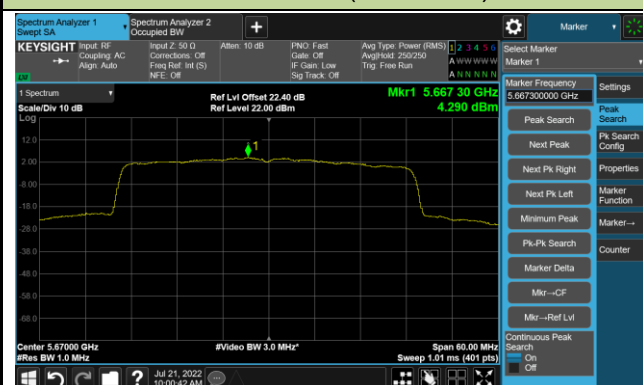

### 802.11ax-HE40 Power Spectral Density - Ant 1

Channel 38 (5190MHz)

Channel 46 (5230MHz)

Channel 54 (5270MHz)

Channel 62 (5310MHz)

Channel 102 (5510MHz)

Channel 110 (5550MHz)

Channel 134 (5670MHz)

Channel 142 (5710MHz)

802.11ax-HE40 Power Spectral Density - Ant 1

Channel 151 (5755MHz)

Channel 159 (5795MHz)