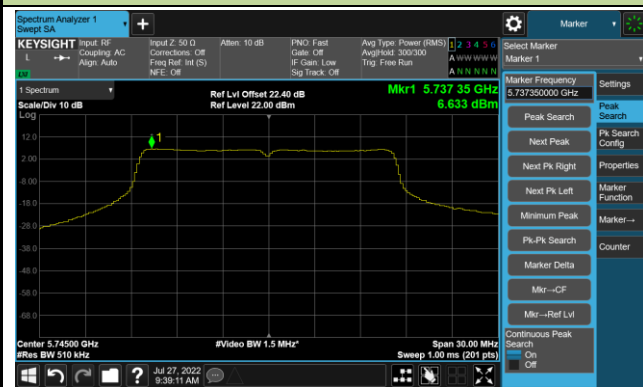

Channel 116 (5580MHz)

## 802.11a Power Spectral Density - Ant 2

Channel 140 (5700MHz)

Channel 144 (5720MHz)

Channel 149 (5745MHz)

Channel 157 (5785MHz)

Channel 165 (5825MHz)

## 802.11ac-VHT20 Power Spectral Density - Ant 2