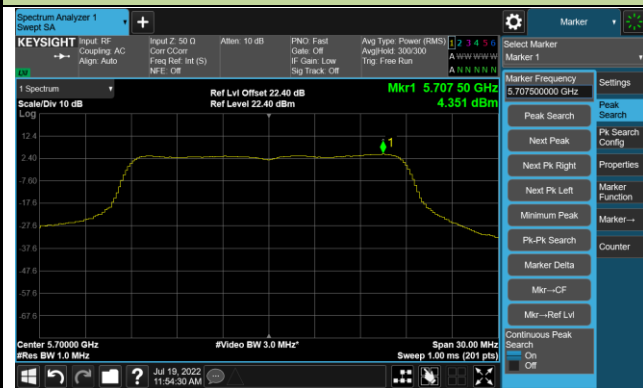

802.11ac-VHT20 Power Spectral Density - Ant 2

Channel 140 (5700MHz)