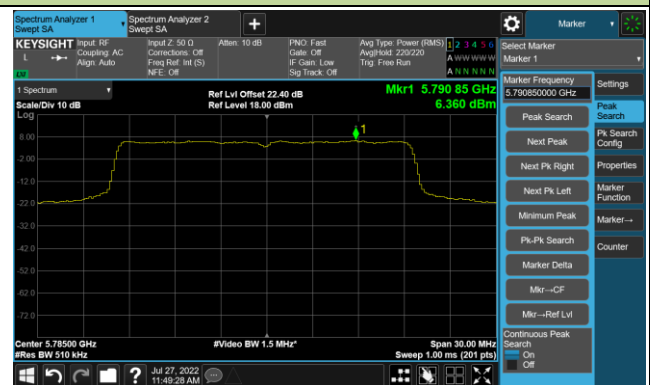

Channel 116 (5580MHz)

### 802.11ax-HE20 Power Spectral Density - Ant 2

Channel 140 (5700MHz)

Channel 144 (5720MHz)

Channel 149 (5745MHz)

Channel 157 (5785MHz)

Channel 165 (5825MHz)