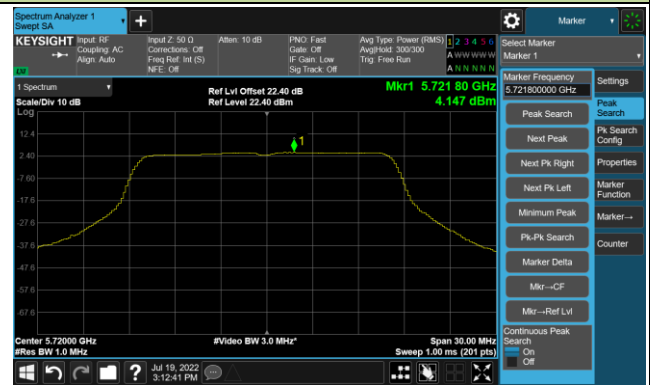

Channel 116 (5580MHz)

## 802.11a Power Spectral Density - Ant 2

Channel 140 (5700MHz)

Channel 144 (5720MHz)

Channel 149 (5745MHz)

Channel 157 (5785MHz)

Channel 165 (5825MHz)