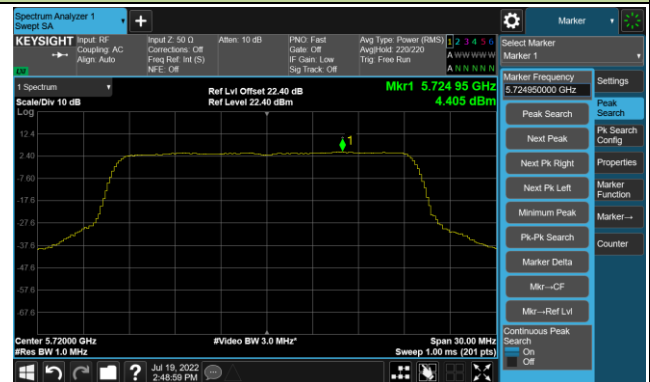

#### Channel 114 (5570MHz)

## 802.11ax-HE20 Power Spectral Density - Ant 2

Channel 36 (5180MHz)

Channel 44 (5220MHz)

Channel 48 (5240MHz)

Channel 52 (5260MHz)

Channel 60 (5300MHz)

Channel 64 (5320MHz)

Channel 100 (5500MHz)

Channel 116 (5580MHz)

### 802.11ax-HE20 Power Spectral Density - Ant 2

Channel 140 (5700MHz)

Channel 144 (5720MHz)

Channel 149 (5745MHz)

Channel 157 (5785MHz)

Channel 165 (5825MHz)