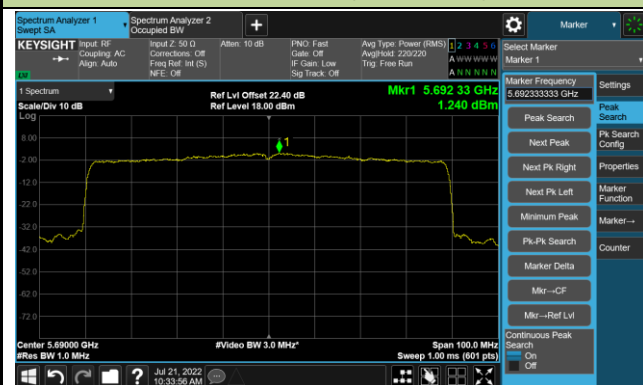

## 802.11ax-HE80 Power Spectral Density - Ant 1

Channel 42 (5210MHz)

Channel 58 (5290MHz)

Channel 106 (5530MHz)

Channel 122 (5610MHz)

Channel 138 (5690MHz)

Channel 155 (5775MHz)

## 802.11ax-HE160 Power Spectral Density - Ant 1

Channel 50 (5250MHz)

Channel 114 (5570MHz)