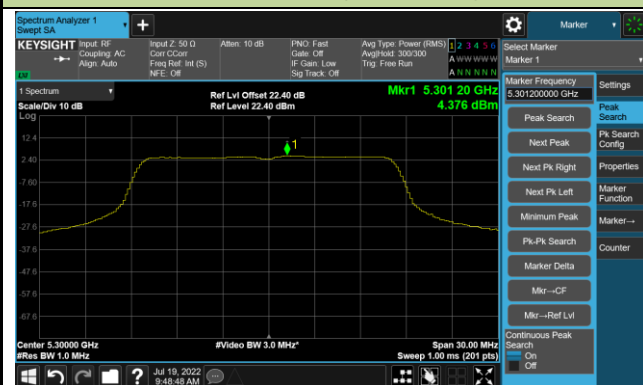

## 802.11ax-HE160 Power Spectral Density - Ant 1

Channel 50 (5250MHz)

Channel 114 (5570MHz)

## 802.11a Power Spectral Density - Ant 2

Channel 36 (5180MHz)

Channel 44 (5220MHz)

Channel 48 (5240MHz)

Channel 52 (5260MHz)

Channel 60 (5300MHz)

Channel 64 (5320MHz)

Channel 100 (5500MHz)

Channel 116 (5580MHz)