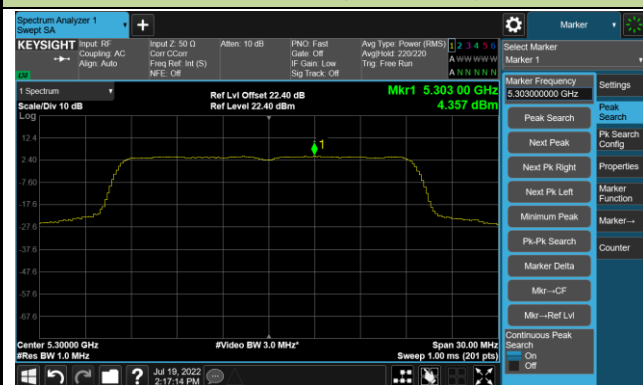

#### Channel 114 (5570MHz)

## 802.11ax-HE20 Power Spectral Density - Ant 2

Channel 36 (5180MHz)

Channel 44 (5220MHz)

Channel 48 (5240MHz)

Channel 52 (5260MHz)

Channel 60 (5300MHz)

Channel 64 (5320MHz)

Channel 100 (5500MHz)

Channel 116 (5580MHz)