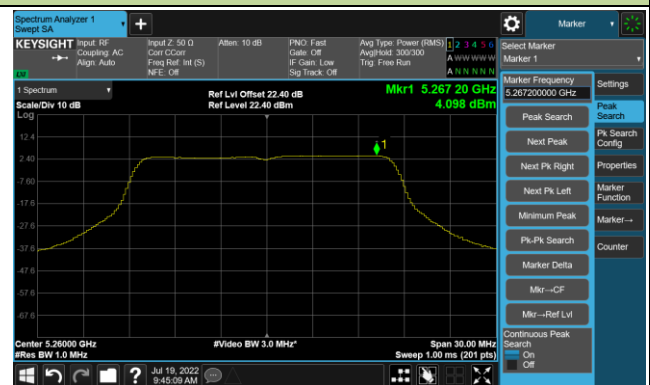

## 802.11ax-HE160 Power Spectral Density - Ant 1

Channel 50 (5250MHz)

Channel 114 (5570MHz)

## 802.11a Power Spectral Density - Ant 2

Channel 36 (5180MHz)

Channel 44 (5220MHz)

Channel 48 (5240MHz)

Channel 52 (5260MHz)

Channel 60 (5300MHz)

Channel 64 (5320MHz)

Channel 100 (5500MHz)

Channel 116 (5580MHz)