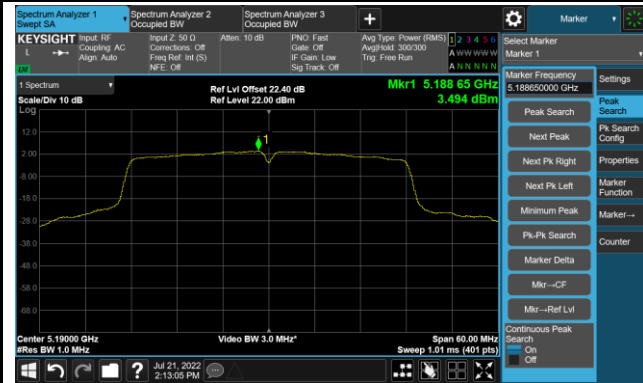

### 802.11ac-VHT20 Power Spectral Density - Ant 2

Channel 140 (5700MHz)

Channel 144 (5720MHz)

Channel 149 (5745MHz)

Channel 157 (5785MHz)

Channel 165 (5825MHz)

802.11ac-VHT40 Power Spectral Density - Ant 2

Channel 38 (5190MHz)