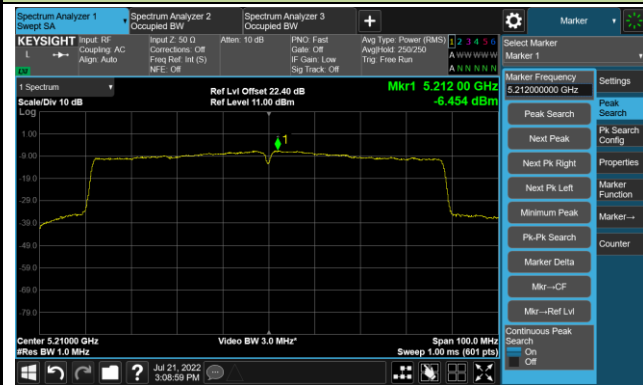

802.11ac-VHT80 Power Spectral Density - Ant 2

Channel 42 (5210MHz)