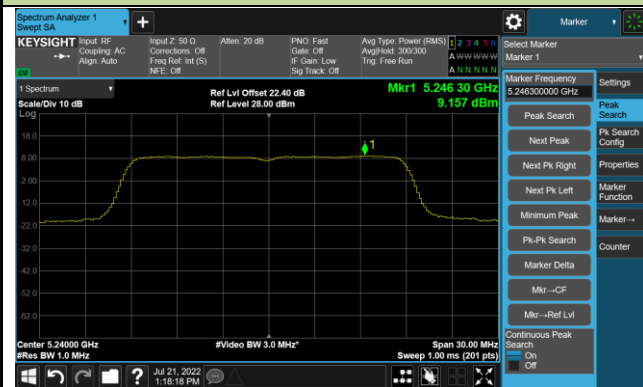

Channel 48 (5240MHz)