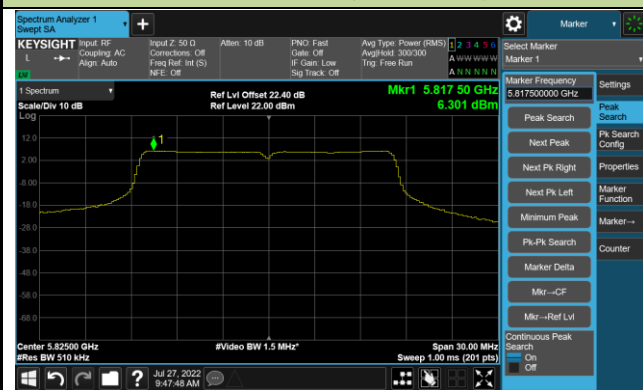

Channel 116 (5580MHz)

## 802.11a Power Spectral Density - Ant 2

Channel 140 (5700MHz)

Channel 144 (5720MHz)

Channel 149 (5745MHz)

Channel 157 (5785MHz)

Channel 165 (5825MHz)

## 802.11ac-VHT20 Power Spectral Density - Ant 2