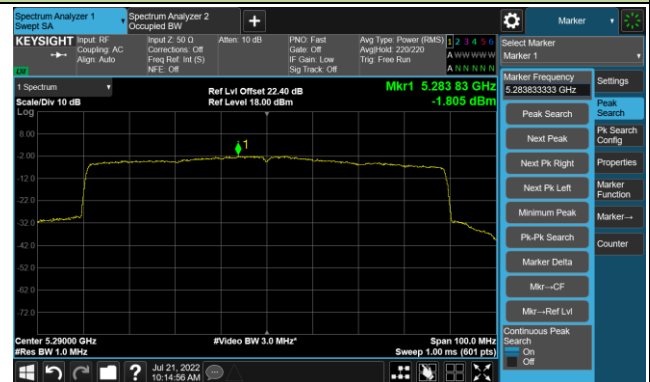

Channel 142 (5710MHz)

802.11ax-HE40 Power Spectral Density - Ant 1

Channel 151 (5755MHz)

Channel 159 (5795MHz)

## 802.11ax-HE80 Power Spectral Density - Ant 1

Channel 42 (5210MHz)

Channel 58 (5290MHz)

Channel 106 (5530MHz)

Channel 122 (5610MHz)

Channel 138 (5690MHz)

Channel 155 (5775MHz)