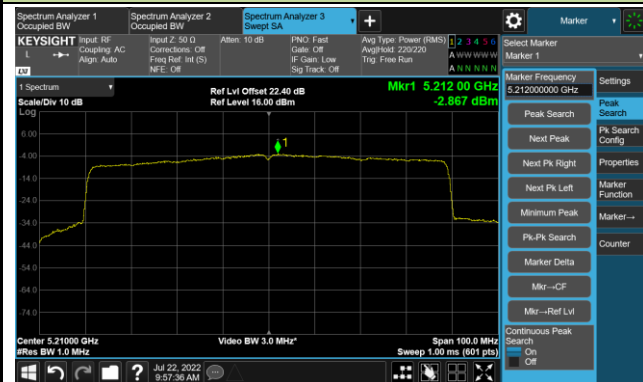

Channel 142 (5710MHz)

802.11ax-HE40 Power Spectral Density - Ant 1

Channel 151 (5755MHz)

Channel 159 (5795MHz)

## 802.11ax-HE80 Power Spectral Density - Ant 1

Channel 42 (5210MHz)

Channel 58 (5290MHz)

Channel 106 (5530MHz)

Channel 122 (5610MHz)

Channel 138 (5690MHz)

Channel 155 (5775MHz)