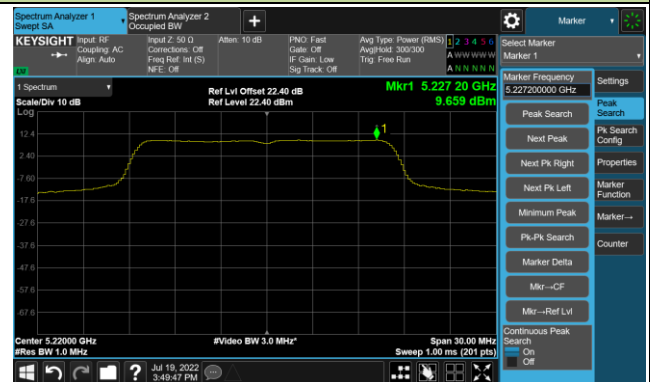

## 802.11ax-HE160 Power Spectral Density - Ant 1

Channel 50 (5250MHz)

Channel 114 (5570MHz)

## 802.11a Power Spectral Density - Ant 2

Channel 36 (5180MHz)

Channel 44 (5220MHz)

Channel 48 (5240MHz)

Channel 52 (5260MHz)

Channel 60 (5300MHz)

Channel 64 (5320MHz)

Channel 100 (5500MHz)