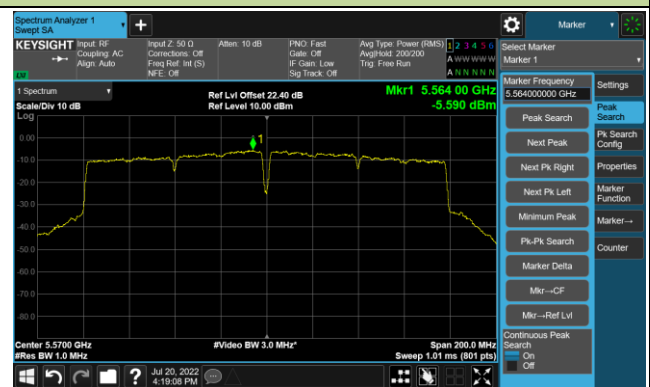

Channel 114 (5570MHz)