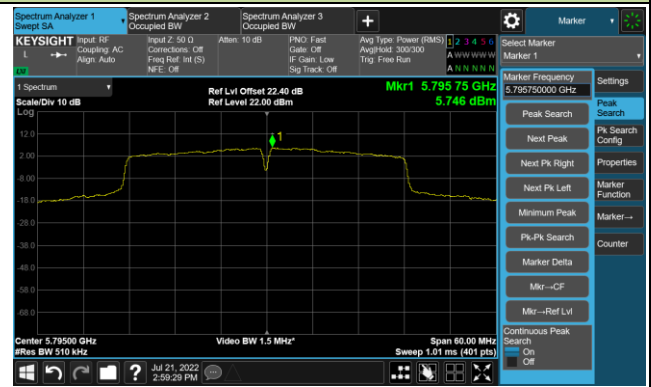

### 802.11ac-VHT20 Power Spectral Density - Ant 2

Channel 140 (5700MHz)

Channel 144 (5720MHz)

Channel 149 (5745MHz)

Channel 157 (5785MHz)

Channel 165 (5825MHz)

802.11ac-VHT40 Power Spectral Density - Ant 2

Channel 38 (5190MHz)

Channel 46 (5230MHz)

Channel 54 (5270MHz)

Channel 62 (5310MHz)

Channel 102 (5510MHz)

Channel 110 (5550MHz)

Channel 134 (5670MHz)

Channel 142 (5710MHz)

802.11ac-VHT40 Power Spectral Density - Ant 2

Channel 151 (5755MHz)

Channel 159 (5795MHz)