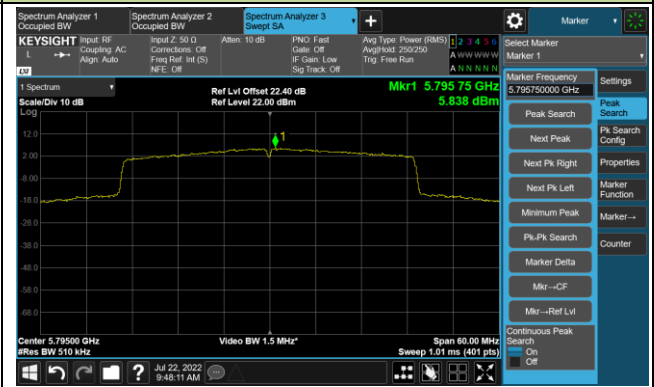

Channel 142 (5710MHz)

802.11ax-HE40 Power Spectral Density - Ant 0

Channel 151 (5755MHz)

Channel 159 (5795MHz)

802.11ax-HE80 Power Spectral Density - Ant 0

Channel 42 (5210MHz)

Channel 58 (5290MHz)

Channel 106 (5530MHz)

Channel 122 (5610MHz)

Channel 138 (5690MHz)

Channel 155 (5775MHz)

802.11ax-HE160 Power Spectral Density - Ant 0

Channel 50 (5250MHz)

Channel 114 (5570MHz)

802.11a Power Spectral Density - Ant 1

Channel 36 (5180MHz)