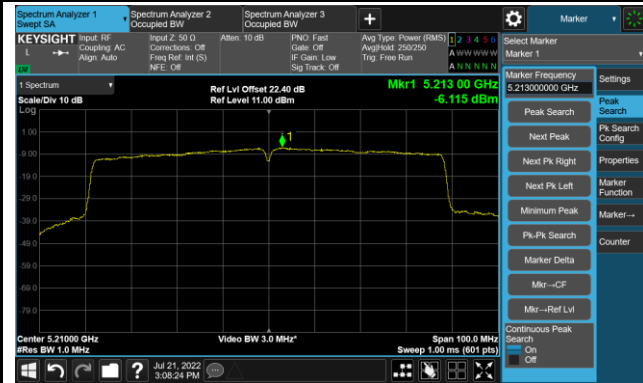

Channel 62 (5310MHz)

Channel 102 (5510MHz)

Channel 110 (5550MHz)

Channel 134 (5670MHz)

Channel 142 (5710MHz)

802.11ac-VHT40 Power Spectral Density - Ant 1

Channel 151 (5755MHz)

Channel 159 (5795MHz)

802.11ac-VHT80 Power Spectral Density - Ant 1

Channel 42 (5210MHz)

Channel 58 (5290MHz)

Channel 106 (5530MHz)

Channel 122 (5610MHz)

Channel 138 (5690MHz)

Channel 155 (5775MHz)

802.11ac-VHT160 Power Spectral Density - Ant 1