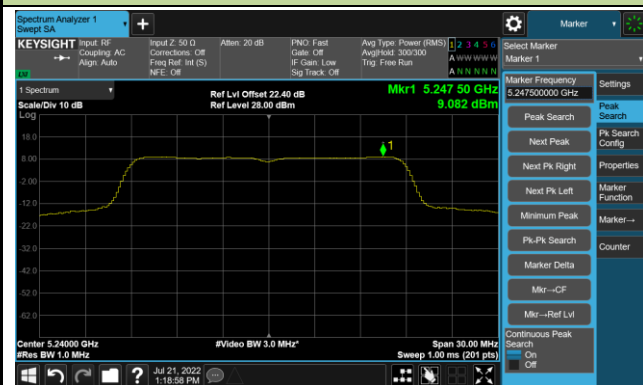

Channel 140 (5700MHz)

Channel 144 (5720MHz)

Channel 149 (5745MHz)

Channel 157 (5785MHz)

Channel 165 (5825MHz)

802.11ac-VHT20 Power Spectral Density - Ant 1

Channel 36 (5180MHz)

Channel 44 (5220MHz)

Channel 48 (5240MHz)

Channel 52 (5260MHz)

Channel 60 (5300MHz)

Channel 64 (5320MHz)

Channel 100 (5500MHz)

Channel 116 (5580MHz)

802.11ac-VHT20 Power Spectral Density - Ant 1

Channel 140 (5700MHz)