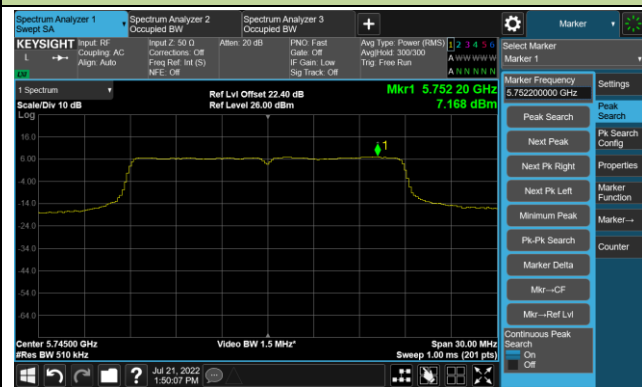

Channel 48 (5240MHz)

Channel 52 (5260MHz)

Channel 60 (5300MHz)

Channel 64 (5320MHz)

Channel 100 (5500MHz)

Channel 116 (5580MHz)

802.11ac-VHT20 Power Spectral Density - Ant 1

Channel 140 (5700MHz)

Channel 144 (5720MHz)

Channel 149 (5745MHz)

Channel 157 (5785MHz)

Channel 165 (5825MHz)

802.11ac-VHT40 Power Spectral Density - Ant 1

Channel 38 (5190MHz)

Channel 46 (5230MHz)

Channel 54 (5270MHz)