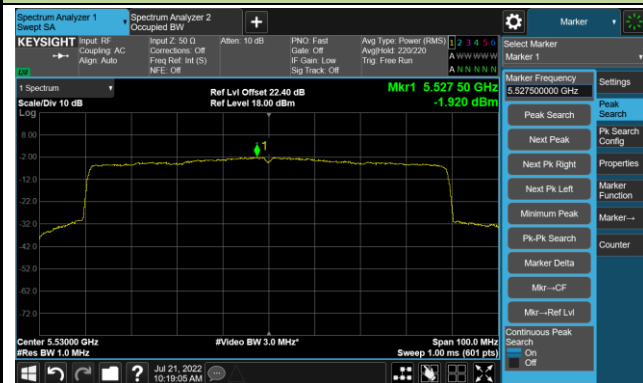

Channel 142 (5710MHz)

802.11ax-HE40 Power Spectral Density - Ant 0

Channel 151 (5755MHz)

Channel 159 (5795MHz)

802.11ax-HE80 Power Spectral Density - Ant 0

Channel 42 (5210MHz)

Channel 58 (5290MHz)

Channel 106 (5530MHz)

Channel 122 (5610MHz)

Channel 138 (5690MHz)

Channel 155 (5775MHz)

802.11ax-HE160 Power Spectral Density - Ant 0

Channel 50 (5250MHz)

Channel 114 (5570MHz)

802.11a Power Spectral Density - Ant 1

Channel 36 (5180MHz)