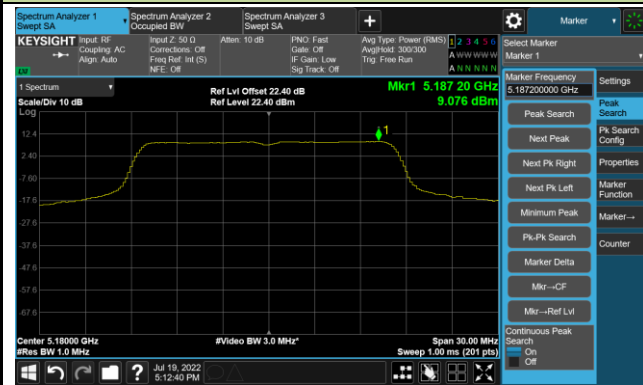

Channel 122 (5610MHz)

Channel 138 (5690MHz)

Channel 155 (5775MHz)

802.11ax-HE160 Power Spectral Density - Ant 0

Channel 50 (5250MHz)

Channel 114 (5570MHz)

802.11a Power Spectral Density - Ant 1

Channel 36 (5180MHz)

Channel 44 (5220MHz)

Channel 48 (5240MHz)

Channel 52 (5260MHz)

Channel 60 (5300MHz)

Channel 64 (5320MHz)

Channel 100 (5500MHz)

Channel 116 (5580MHz)

802.11a Power Spectral Density - Ant 1