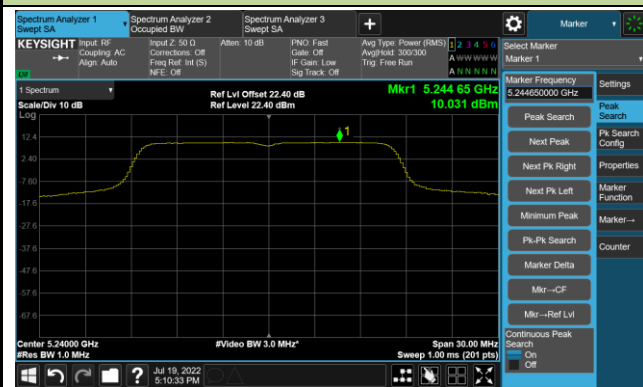

Channel 122 (5610MHz)

Channel 138 (5690MHz)

Channel 155 (5775MHz)

802.11ax-HE160 Power Spectral Density - Ant 0

Channel 50 (5250MHz)

Channel 114 (5570MHz)

802.11a Power Spectral Density - Ant 1

Channel 36 (5180MHz)

Channel 44 (5220MHz)

Channel 48 (5240MHz)

Channel 52 (5260MHz)

Channel 60 (5300MHz)

Channel 64 (5320MHz)

Channel 100 (5500MHz)

Channel 116 (5580MHz)

802.11a Power Spectral Density - Ant 1