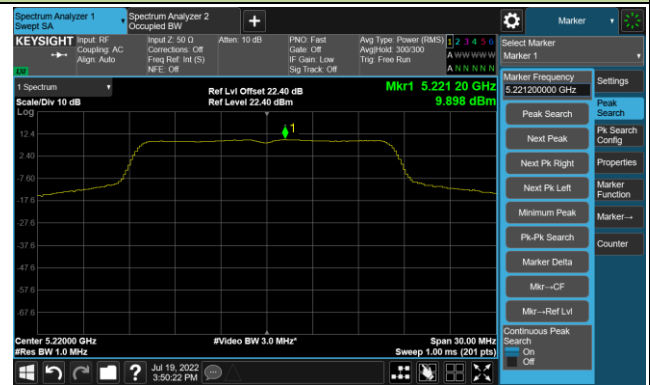

Channel 122 (5610MHz)

Channel 138 (5690MHz)

Channel 155 (5775MHz)

802.11ax-HE160 Power Spectral Density - Ant 0

Channel 50 (5250MHz)

Channel 114 (5570MHz)

802.11a Power Spectral Density - Ant 1

Channel 36 (5180MHz)

Channel 44 (5220MHz)

Channel 48 (5240MHz)

Channel 52 (5260MHz)

Channel 60 (5300MHz)

Channel 64 (5320MHz)

Channel 100 (5500MHz)

Channel 116 (5580MHz)

802.11a Power Spectral Density - Ant 1