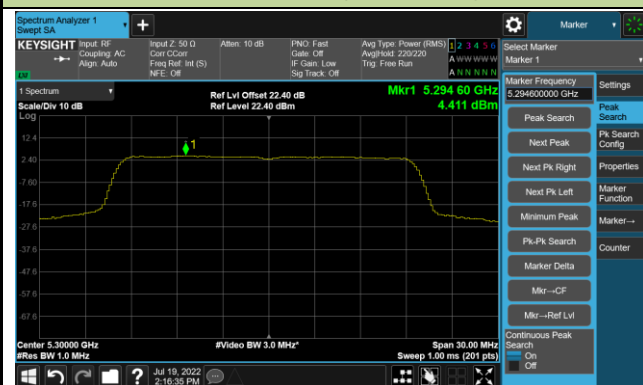

802.11ac-VHT80 Power Spectral Density - Ant 1

Channel 42 (5210MHz)

Channel 58 (5290MHz)

Channel 106 (5530MHz)

Channel 122 (5610MHz)

Channel 138 (5690MHz)

Channel 155 (5775MHz)

802.11ac-VHT160 Power Spectral Density - Ant 1

Channel 50 (5250MHz)

Channel 114 (5570MHz)

802.11ax-HE20 Power Spectral Density - Ant 1

Channel 36 (5180MHz)

Channel 44 (5220MHz)

Channel 48 (5240MHz)

Channel 52 (5260MHz)

Channel 60 (5300MHz)

Channel 64 (5320MHz)

Channel 100 (5500MHz)

Channel 116 (5580MHz)

802.11ax-HE20 Power Spectral Density - Ant 1

Channel 140 (5700MHz)

Channel 144 (5720MHz)

Channel 149 (5745MHz)

Channel 157 (5785MHz)