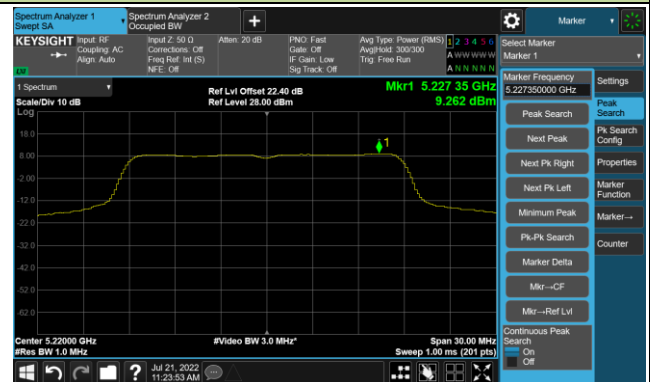

Channel 140 (5700MHz)

Channel 144 (5720MHz)

Channel 149 (5745MHz)

Channel 157 (5785MHz)

Channel 165 (5825MHz)

802.11ac-VHT20 Power Spectral Density - Ant 1

Channel 36 (5180MHz)

Channel 44 (5220MHz)

Channel 48 (5240MHz)

Channel 52 (5260MHz)

Channel 60 (5300MHz)

Channel 64 (5320MHz)

Channel 100 (5500MHz)

Channel 116 (5580MHz)

802.11ac-VHT20 Power Spectral Density - Ant 1

Channel 140 (5700MHz)