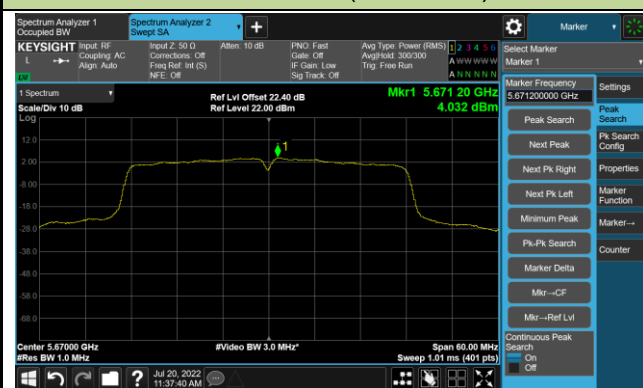

Channel 62 (5310MHz)

Channel 102 (5510MHz)

Channel 110 (5550MHz)

Channel 134 (5670MHz)

Channel 142 (5710MHz)

802.11ac-VHT40 Power Spectral Density - Ant 1

Channel 151 (5755MHz)

Channel 159 (5795MHz)

802.11ac-VHT80 Power Spectral Density - Ant 1

Channel 42 (5210MHz)

Channel 58 (5290MHz)

Channel 106 (5530MHz)

Channel 122 (5610MHz)

Channel 138 (5690MHz)

Channel 155 (5775MHz)

802.11ac-VHT160 Power Spectral Density - Ant 1