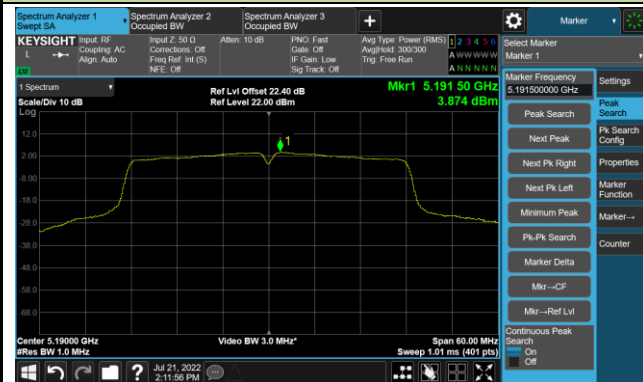

Channel 144 (5720MHz)

Channel 149 (5745MHz)

Channel 157 (5785MHz)

Channel 165 (5825MHz)

802.11ac-VHT40 Power Spectral Density - Ant 1

Channel 38 (5190MHz)

Channel 46 (5230MHz)

Channel 54 (5270MHz)

Channel 62 (5310MHz)

Channel 102 (5510MHz)

Channel 110 (5550MHz)

Channel 134 (5670MHz)

Channel 142 (5710MHz)

802.11ac-VHT40 Power Spectral Density - Ant 1

Channel 151 (5755MHz)

Channel 159 (5795MHz)