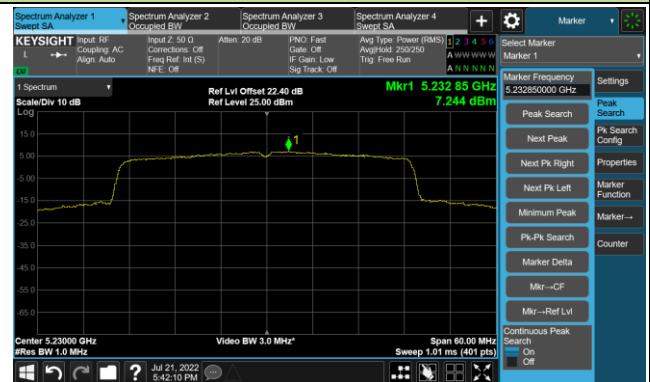

802.11ax-HE40 Power Spectral Density - Ant 0

Channel 38 (5190MHz)

Channel 46 (5230MHz)

Channel 54 (5270MHz)

Channel 62 (5310MHz)

Channel 102 (5510MHz)

Channel 110 (5550MHz)

Channel 134 (5670MHz)

Channel 142 (5710MHz)

802.11ax-HE40 Power Spectral Density - Ant 0

Channel 151 (5755MHz)

Channel 159 (5795MHz)

802.11ax-HE80 Power Spectral Density - Ant 0

Channel 42 (5210MHz)

Channel 58 (5290MHz)

Channel 106 (5530MHz)