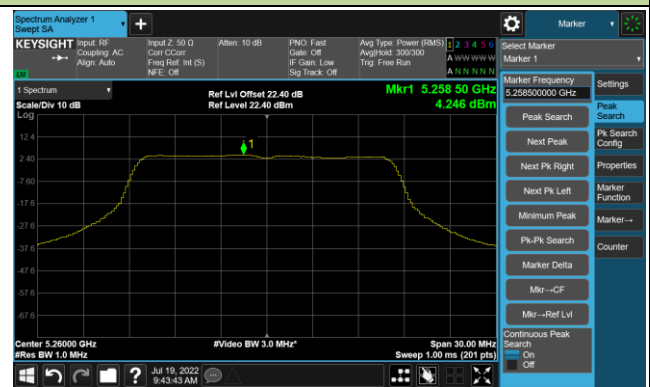

Channel 122 (5610MHz)

Channel 138 (5690MHz)

Channel 155 (5775MHz)

802.11ax-HE160 Power Spectral Density - Ant 0

Channel 50 (5250MHz)

Channel 114 (5570MHz)

802.11a Power Spectral Density - Ant 1

Channel 36 (5180MHz)

Channel 44 (5220MHz)

Channel 48 (5240MHz)

Channel 52 (5260MHz)

Channel 60 (5300MHz)

Channel 64 (5320MHz)

Channel 100 (5500MHz)

Channel 116 (5580MHz)

802.11a Power Spectral Density - Ant 1