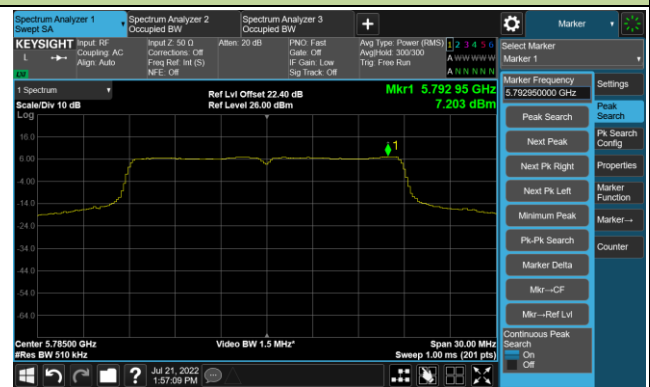

Channel 48 (5240MHz)

Channel 52 (5260MHz)

Channel 60 (5300MHz)

Channel 64 (5320MHz)

Channel 100 (5500MHz)

Channel 116 (5580MHz)

802.11ac-VHT20 Power Spectral Density - Ant 1

Channel 140 (5700MHz)

Channel 144 (5720MHz)

Channel 149 (5745MHz)

Channel 157 (5785MHz)

Channel 165 (5825MHz)

802.11ac-VHT40 Power Spectral Density - Ant 1

Channel 38 (5190MHz)

Channel 46 (5230MHz)

Channel 54 (5270MHz)