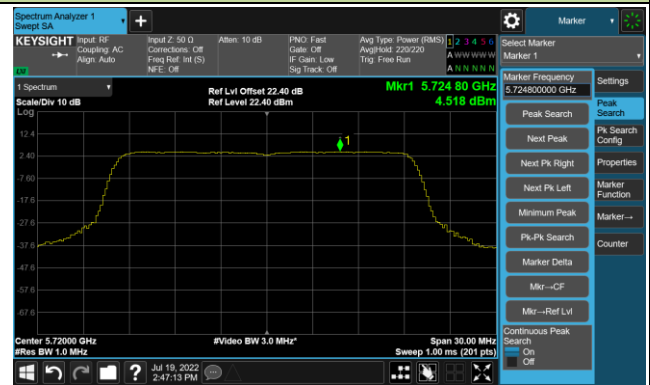

Channel 50 (5250MHz)

Channel 114 (5570MHz)

802.11ax-HE20 Power Spectral Density - Ant 1

Channel 36 (5180MHz)

Channel 44 (5220MHz)

Channel 48 (5240MHz)

Channel 52 (5260MHz)

Channel 60 (5300MHz)

Channel 64 (5320MHz)

Channel 100 (5500MHz)

Channel 116 (5580MHz)

802.11ax-HE20 Power Spectral Density - Ant 1

Channel 140 (5700MHz)

Channel 144 (5720MHz)

Channel 149 (5745MHz)

Channel 157 (5785MHz)

Channel 165 (5825MHz)