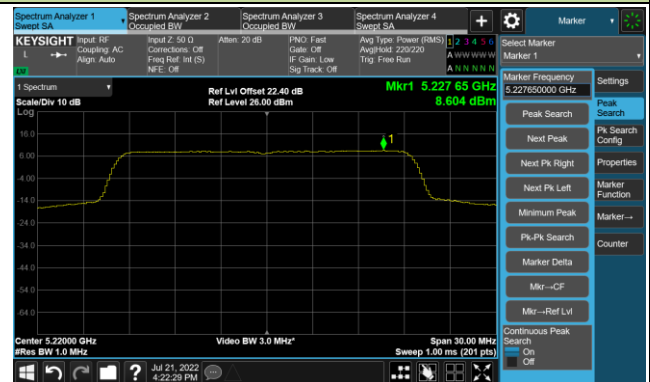

802.11ac-VHT80 Power Spectral Density - Ant 1

Channel 42 (5210MHz)

Channel 58 (5290MHz)

Channel 106 (5530MHz)

Channel 122 (5610MHz)

Channel 138 (5690MHz)

Channel 155 (5775MHz)

802.11ac-VHT160 Power Spectral Density - Ant 1

Channel 50 (5250MHz)

Channel 114 (5570MHz)

802.11ax-HE20 Power Spectral Density - Ant 1

Channel 36 (5180MHz)

Channel 44 (5220MHz)

Channel 48 (5240MHz)

Channel 52 (5260MHz)

Channel 60 (5300MHz)

Channel 64 (5320MHz)

Channel 100 (5500MHz)

Channel 116 (5580MHz)

802.11ax-HE20 Power Spectral Density - Ant 1

Channel 140 (5700MHz)

Channel 144 (5720MHz)

Channel 149 (5745MHz)

Channel 157 (5785MHz)