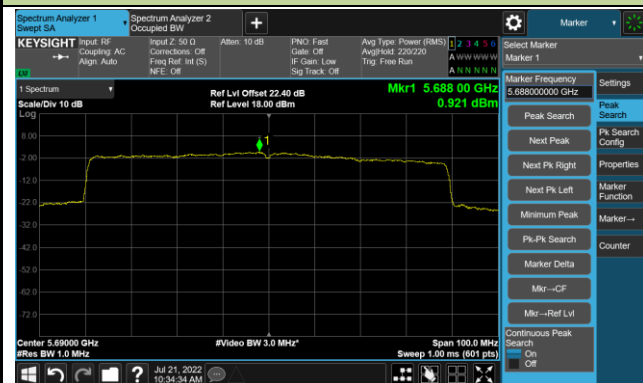

Channel 142 (5710MHz)

802.11ax-HE40 Power Spectral Density - Ant 0

Channel 151 (5755MHz)

Channel 159 (5795MHz)

802.11ax-HE80 Power Spectral Density - Ant 0

Channel 42 (5210MHz)

Channel 58 (5290MHz)

Channel 106 (5530MHz)

Channel 122 (5610MHz)

Channel 138 (5690MHz)

Channel 155 (5775MHz)

802.11ax-HE160 Power Spectral Density - Ant 0

Channel 50 (5250MHz)

Channel 114 (5570MHz)

802.11a Power Spectral Density - Ant 1

Channel 36 (5180MHz)