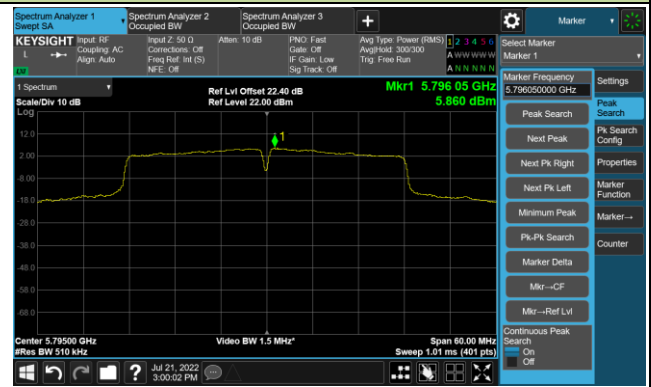

Channel 62 (5310MHz)

Channel 102 (5510MHz)

Channel 110 (5550MHz)

Channel 134 (5670MHz)

Channel 142 (5710MHz)

802.11ac-VHT40 Power Spectral Density - Ant 1

Channel 151 (5755MHz)

Channel 159 (5795MHz)

802.11ac-VHT80 Power Spectral Density - Ant 1

Channel 42 (5210MHz)

Channel 58 (5290MHz)

Channel 106 (5530MHz)

Channel 122 (5610MHz)

Channel 138 (5690MHz)

Channel 155 (5775MHz)

802.11ac-VHT160 Power Spectral Density - Ant 1