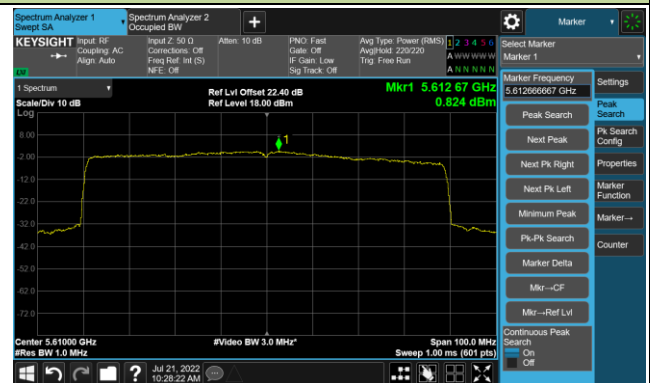

Channel 142 (5710MHz)

802.11ax-HE40 Power Spectral Density - Ant 0

Channel 151 (5755MHz)

Channel 159 (5795MHz)

802.11ax-HE80 Power Spectral Density - Ant 0

Channel 42 (5210MHz)

Channel 58 (5290MHz)

Channel 106 (5530MHz)

Channel 122 (5610MHz)

Channel 138 (5690MHz)

Channel 155 (5775MHz)

802.11ax-HE160 Power Spectral Density - Ant 0

Channel 50 (5250MHz)

Channel 114 (5570MHz)

802.11a Power Spectral Density - Ant 1

Channel 36 (5180MHz)