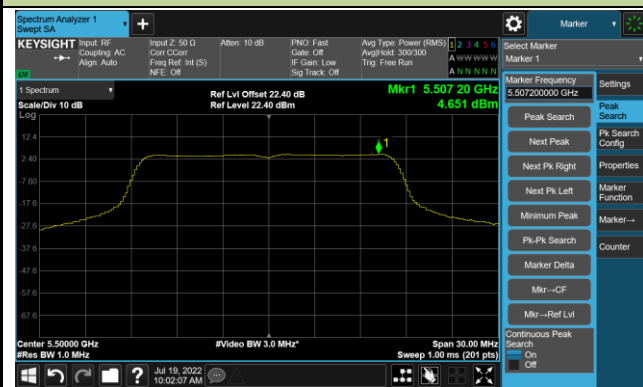

Channel 44 (5220MHz)

Channel 48 (5240MHz)

Channel 52 (5260MHz)

Channel 60 (5300MHz)

Channel 64 (5320MHz)

Channel 100 (5500MHz)

Channel 116 (5580MHz)

802.11a Power Spectral Density - Ant 1

Channel 140 (5700MHz)

Channel 144 (5720MHz)

Channel 149 (5745MHz)

Channel 157 (5785MHz)

Channel 165 (5825MHz)

802.11ac-VHT20 Power Spectral Density - Ant 1

Channel 36 (5180MHz)

Channel 44 (5220MHz)