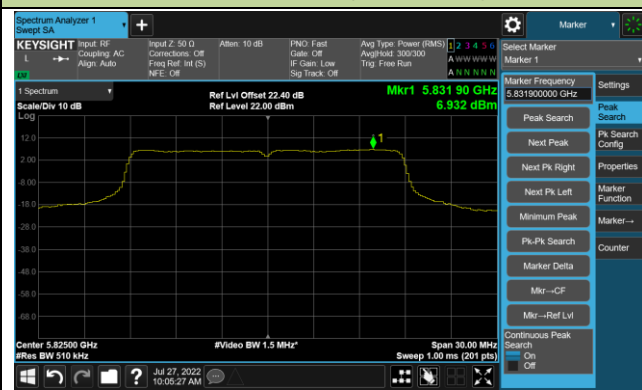

Channel 48 (5240MHz)

Channel 52 (5260MHz)

Channel 60 (5300MHz)

Channel 64 (5320MHz)

Channel 100 (5500MHz)

Channel 116 (5580MHz)

802.11ac-VHT20 Power Spectral Density - Ant 1

Channel 140 (5700MHz)

Channel 144 (5720MHz)

Channel 149 (5745MHz)

Channel 157 (5785MHz)

Channel 165 (5825MHz)

802.11ac-VHT40 Power Spectral Density - Ant 1

Channel 38 (5190MHz)

Channel 46 (5230MHz)

Channel 54 (5270MHz)

Channel 62 (5310MHz)

Channel 102 (5510MHz)

Channel 110 (5550MHz)

Channel 134 (5670MHz)

Channel 142 (5710MHz)

802.11ac-VHT40 Power Spectral Density - Ant 1

Channel 151 (5755MHz)

Channel 159 (5795MHz)