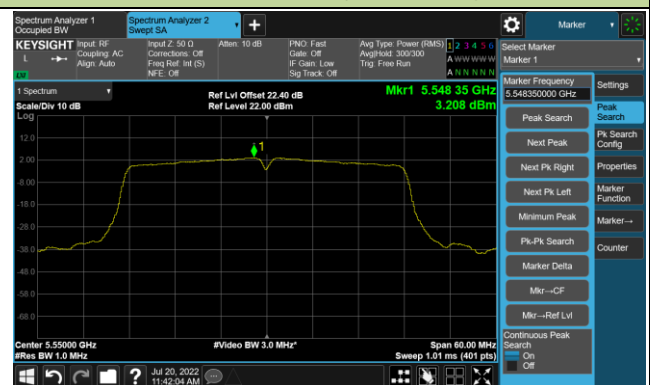

Channel 144 (5720MHz)

Channel 149 (5745MHz)

Channel 157 (5785MHz)

Channel 165 (5825MHz)

802.11ac-VHT40 Power Spectral Density - Ant 1

Channel 38 (5190MHz)

Channel 46 (5230MHz)

Channel 54 (5270MHz)

Channel 62 (5310MHz)

Channel 102 (5510MHz)

Channel 110 (5550MHz)

Channel 134 (5670MHz)

Channel 142 (5710MHz)

802.11ac-VHT40 Power Spectral Density - Ant 1

Channel 151 (5755MHz)

Channel 159 (5795MHz)