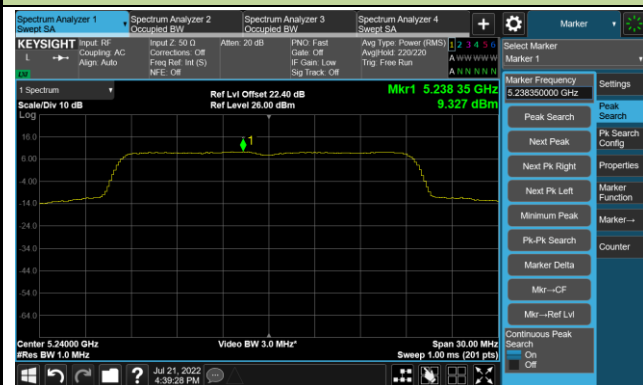

802.11ac-VHT80 Power Spectral Density - Ant 1

Channel 42 (5210MHz)

Channel 58 (5290MHz)

Channel 106 (5530MHz)

Channel 122 (5610MHz)

Channel 138 (5690MHz)

Channel 155 (5775MHz)

802.11ac-VHT160 Power Spectral Density - Ant 1

Channel 50 (5250MHz)

Channel 114 (5570MHz)

802.11ax-HE20 Power Spectral Density - Ant 1

Channel 36 (5180MHz)

Channel 44 (5220MHz)

Channel 48 (5240MHz)

Channel 52 (5260MHz)

Channel 60 (5300MHz)

Channel 64 (5320MHz)

Channel 100 (5500MHz)

Channel 116 (5580MHz)

802.11ax-HE20 Power Spectral Density - Ant 1

Channel 140 (5700MHz)

Channel 144 (5720MHz)

Channel 149 (5745MHz)

Channel 157 (5785MHz)

Channel 165 (5825MHz)