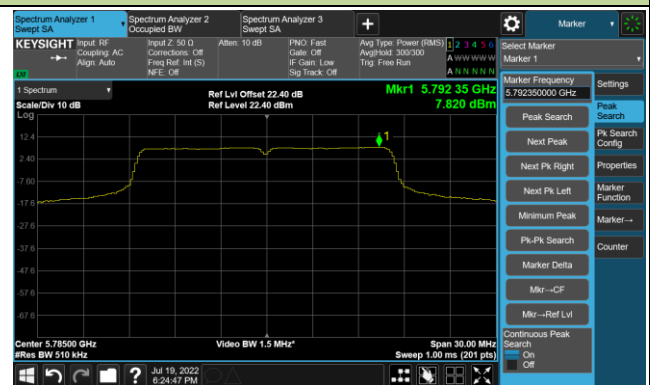

Channel 140 (5700MHz)

Channel 144 (5720MHz)

Channel 149 (5745MHz)

Channel 157 (5785MHz)

Channel 165 (5825MHz)

802.11ac-VHT20 Power Spectral Density - Ant 1

Channel 36 (5180MHz)

Channel 44 (5220MHz)

Channel 48 (5240MHz)

Channel 52 (5260MHz)

Channel 60 (5300MHz)

Channel 64 (5320MHz)

Channel 100 (5500MHz)

Channel 116 (5580MHz)

802.11ac-VHT20 Power Spectral Density - Ant 1

Channel 140 (5700MHz)