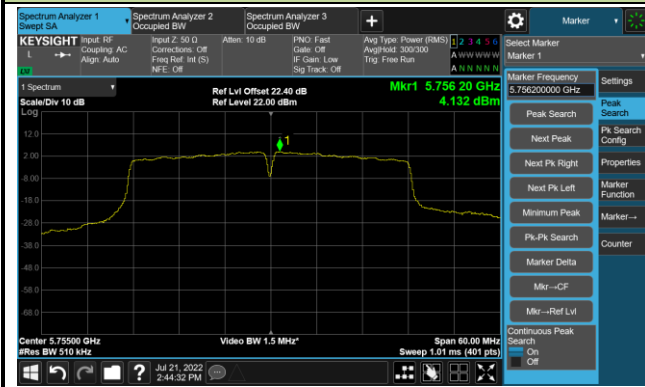

Channel 62 (5310MHz)

Channel 102 (5510MHz)

Channel 110 (5550MHz)

Channel 134 (5670MHz)

Channel 142 (5710MHz)

802.11ac-VHT40 Power Spectral Density - Ant 1

Channel 151 (5755MHz)

Channel 159 (5795MHz)

802.11ac-VHT80 Power Spectral Density - Ant 1

Channel 42 (5210MHz)

Channel 58 (5290MHz)

Channel 106 (5530MHz)

Channel 122 (5610MHz)

Channel 138 (5690MHz)

Channel 155 (5775MHz)

802.11ac-VHT160 Power Spectral Density - Ant 1