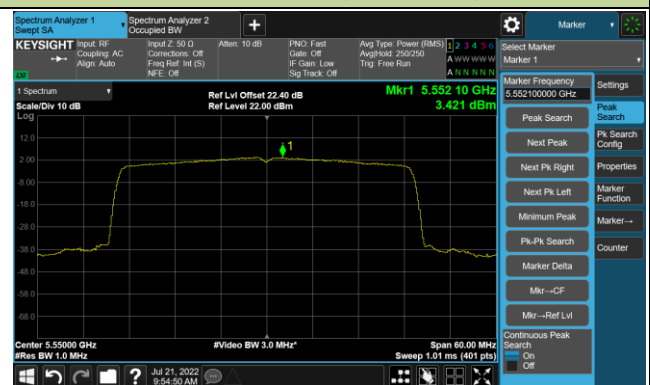

802.11ax-HE40 Power Spectral Density - Ant 0

Channel 38 (5190MHz)

Channel 46 (5230MHz)

Channel 54 (5270MHz)

Channel 62 (5310MHz)

Channel 102 (5510MHz)

Channel 110 (5550MHz)

Channel 134 (5670MHz)

Channel 142 (5710MHz)

802.11ax-HE40 Power Spectral Density - Ant 0

Channel 151 (5755MHz)

Channel 159 (5795MHz)

802.11ax-HE80 Power Spectral Density - Ant 0

Channel 42 (5210MHz)

Channel 58 (5290MHz)

Channel 106 (5530MHz)