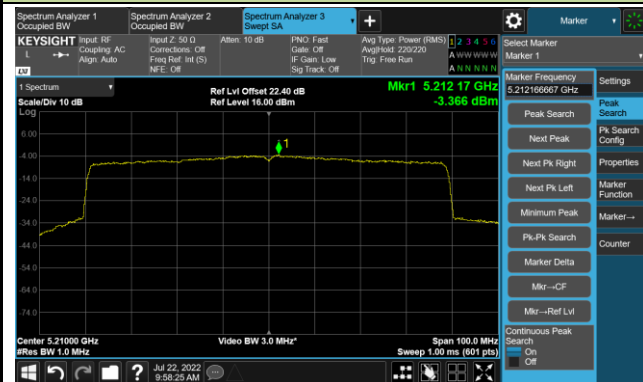

Channel 142 (5710MHz)

802.11ax-HE40 Power Spectral Density - Ant 0

Channel 151 (5755MHz)

Channel 159 (5795MHz)

802.11ax-HE80 Power Spectral Density - Ant 0

Channel 42 (5210MHz)

Channel 58 (5290MHz)

Channel 106 (5530MHz)

Channel 122 (5610MHz)

Channel 138 (5690MHz)

Channel 155 (5775MHz)

802.11ax-HE160 Power Spectral Density - Ant 0

Channel 50 (5250MHz)

Channel 114 (5570MHz)

802.11a Power Spectral Density - Ant 1

Channel 36 (5180MHz)