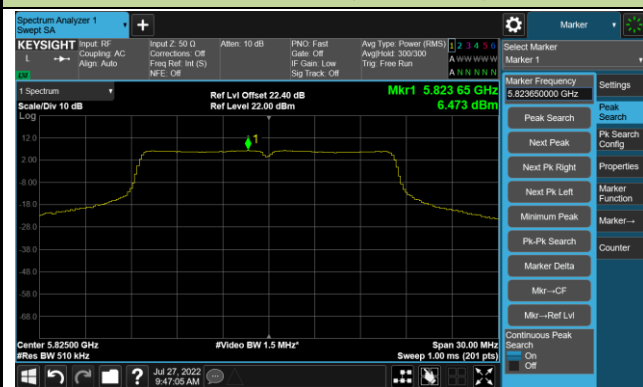

Channel 140 (5700MHz)

Channel 144 (5720MHz)

Channel 149 (5745MHz)

Channel 157 (5785MHz)

Channel 165 (5825MHz)

802.11ac-VHT20 Power Spectral Density - Ant 1

Channel 36 (5180MHz)

Channel 44 (5220MHz)

Channel 48 (5240MHz)

Channel 52 (5260MHz)

Channel 60 (5300MHz)

Channel 64 (5320MHz)

Channel 100 (5500MHz)

Channel 116 (5580MHz)

802.11ac-VHT20 Power Spectral Density - Ant 1

Channel 140 (5700MHz)