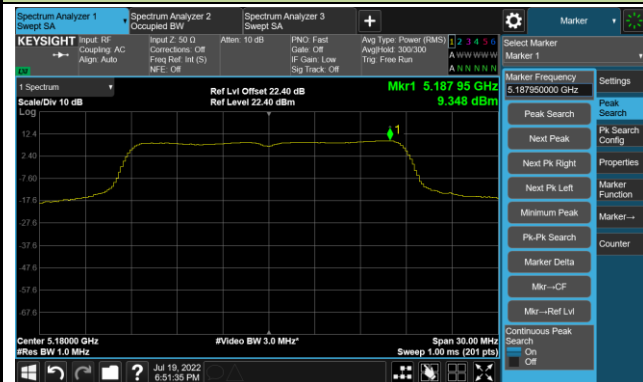

Channel 140 (5700MHz)

Channel 144 (5720MHz)

Channel 149 (5745MHz)

Channel 157 (5785MHz)

Channel 165 (5825MHz)

802.11ac-VHT20 Power Spectral Density - Ant 1

Channel 36 (5180MHz)

Channel 44 (5220MHz)

Channel 48 (5240MHz)

Channel 52 (5260MHz)

Channel 60 (5300MHz)

Channel 64 (5320MHz)

Channel 100 (5500MHz)

Channel 116 (5580MHz)

802.11ac-VHT20 Power Spectral Density - Ant 1

Channel 140 (5700MHz)