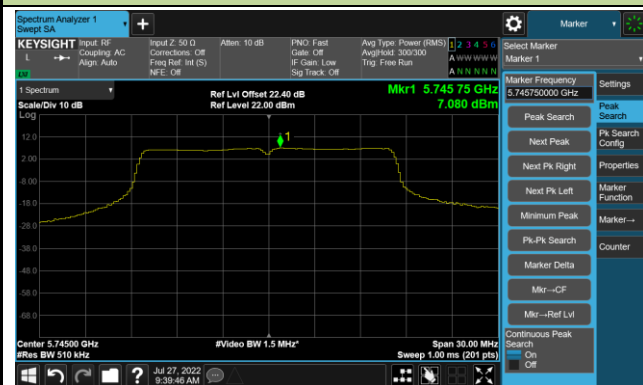

Channel 122 (5610MHz)

Channel 138 (5690MHz)

Channel 155 (5775MHz)

802.11ax-HE160 Power Spectral Density - Ant 0

Channel 50 (5250MHz)

Channel 114 (5570MHz)

802.11a Power Spectral Density - Ant 1

Channel 36 (5180MHz)

Channel 44 (5220MHz)

Channel 48 (5240MHz)

Channel 52 (5260MHz)

Channel 60 (5300MHz)

Channel 64 (5320MHz)

Channel 100 (5500MHz)

Channel 116 (5580MHz)

802.11a Power Spectral Density - Ant 1

Channel 140 (5700MHz)

Channel 144 (5720MHz)

Channel 149 (5745MHz)

Channel 157 (5785MHz)

Channel 165 (5825MHz)

802.11ac-VHT20 Power Spectral Density - Ant 1

Channel 36 (5180MHz)

Channel 44 (5220MHz)