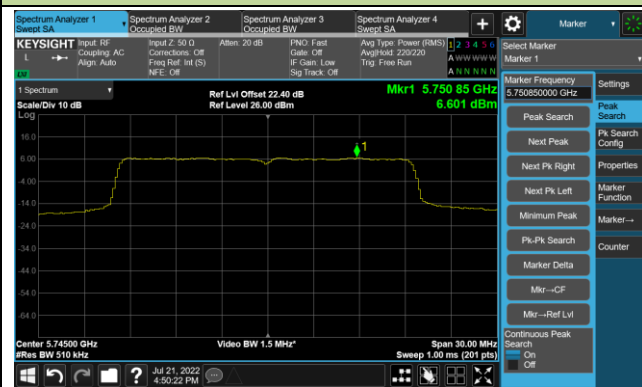

Channel 64 (5320MHz)

Channel 100 (5500MHz)

Channel 116 (5580MHz)

802.11ax-HE20 Power Spectral Density - Ant 1

Channel 140 (5700MHz)

Channel 144 (5720MHz)

Channel 149 (5745MHz)

Channel 157 (5785MHz)

Channel 165 (5825MHz)