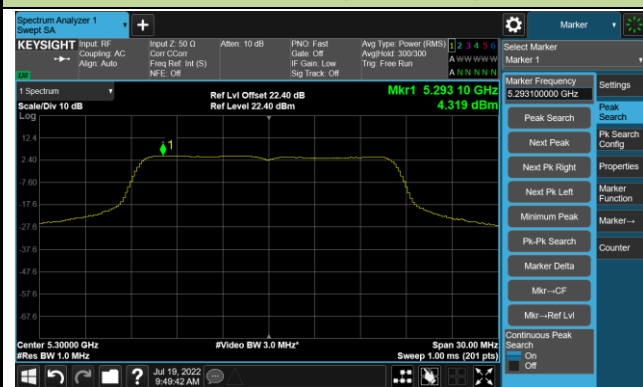

Channel 44 (5220MHz)

Channel 48 (5240MHz)

Channel 52 (5260MHz)

Channel 60 (5300MHz)

Channel 64 (5320MHz)

Channel 100 (5500MHz)

Channel 116 (5580MHz)

802.11a Power Spectral Density - Ant 1

Channel 140 (5700MHz)

Channel 144 (5720MHz)

Channel 149 (5745MHz)

Channel 157 (5785MHz)

Channel 165 (5825MHz)

802.11ac-VHT20 Power Spectral Density - Ant 1

Channel 36 (5180MHz)

Channel 44 (5220MHz)