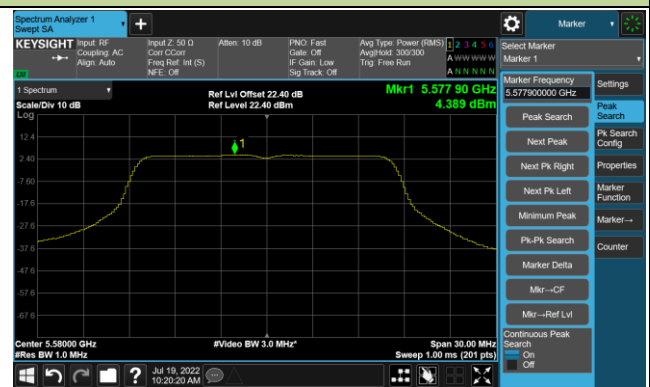

Channel 44 (5220MHz)

Channel 48 (5240MHz)

Channel 52 (5260MHz)

Channel 60 (5300MHz)

Channel 64 (5320MHz)

Channel 100 (5500MHz)

Channel 116 (5580MHz)

802.11a Power Spectral Density - Ant 1

Channel 140 (5700MHz)

Channel 144 (5720MHz)

Channel 149 (5745MHz)

Channel 157 (5785MHz)

Channel 165 (5825MHz)

802.11ac-VHT20 Power Spectral Density - Ant 1

Channel 36 (5180MHz)

Channel 44 (5220MHz)