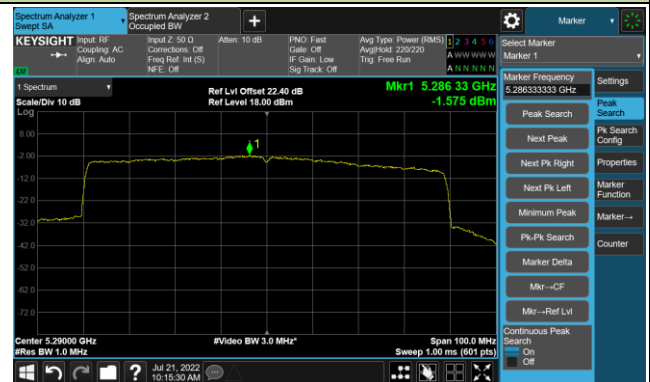

Channel 142 (5710MHz)

802.11ax-HE40 Power Spectral Density - Ant 0

Channel 151 (5755MHz)

Channel 159 (5795MHz)

802.11ax-HE80 Power Spectral Density - Ant 0

Channel 42 (5210MHz)

Channel 58 (5290MHz)

Channel 106 (5530MHz)

Channel 122 (5610MHz)

Channel 138 (5690MHz)

Channel 155 (5775MHz)

802.11ax-HE160 Power Spectral Density - Ant 0

Channel 50 (5250MHz)

Channel 114 (5570MHz)

802.11a Power Spectral Density - Ant 1

Channel 36 (5180MHz)