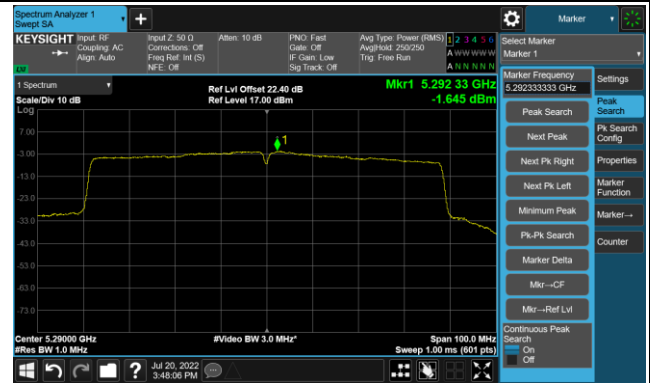

Channel 62 (5310MHz)

Channel 102 (5510MHz)

Channel 110 (5550MHz)

Channel 134 (5670MHz)

Channel 142 (5710MHz)

802.11ac-VHT40 Power Spectral Density - Ant 1

Channel 151 (5755MHz)

Channel 159 (5795MHz)

802.11ac-VHT80 Power Spectral Density - Ant 1

Channel 42 (5210MHz)

Channel 58 (5290MHz)

Channel 106 (5530MHz)

Channel 122 (5610MHz)

Channel 138 (5690MHz)

Channel 155 (5775MHz)

802.11ac-VHT160 Power Spectral Density - Ant 1