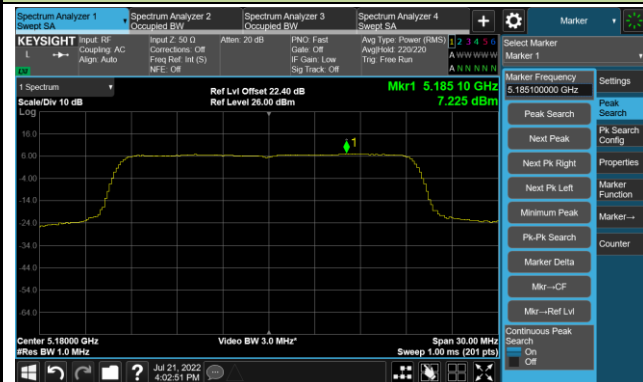

802.11ac-VHT80 Power Spectral Density - Ant 1

Channel 42 (5210MHz)

Channel 58 (5290MHz)

Channel 106 (5530MHz)

Channel 122 (5610MHz)

Channel 138 (5690MHz)

Channel 155 (5775MHz)

802.11ac-VHT160 Power Spectral Density - Ant 1

Channel 50 (5250MHz)

Channel 114 (5570MHz)

802.11ax-HE20 Power Spectral Density - Ant 1

Channel 36 (5180MHz)

Channel 44 (5220MHz)

Channel 48 (5240MHz)

Channel 52 (5260MHz)

Channel 60 (5300MHz)

Channel 64 (5320MHz)

Channel 100 (5500MHz)

Channel 116 (5580MHz)

802.11ax-HE20 Power Spectral Density - Ant 1

Channel 140 (5700MHz)

Channel 144 (5720MHz)

Channel 149 (5745MHz)

Channel 157 (5785MHz)