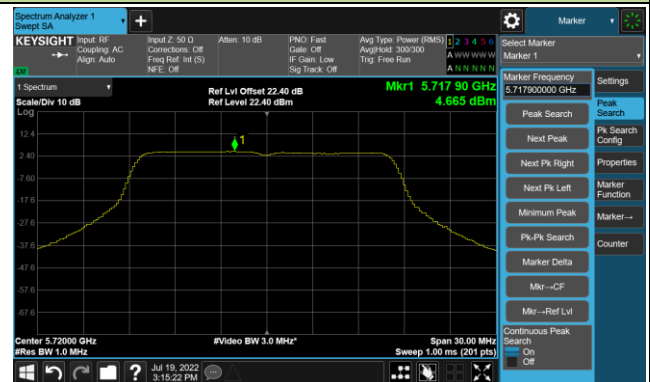

Channel 44 (5220MHz)

Channel 48 (5240MHz)

Channel 52 (5260MHz)

Channel 60 (5300MHz)

Channel 64 (5320MHz)

Channel 100 (5500MHz)

Channel 116 (5580MHz)

802.11a Power Spectral Density - Ant 1

Channel 140 (5700MHz)

Channel 144 (5720MHz)

Channel 149 (5745MHz)

Channel 157 (5785MHz)

Channel 165 (5825MHz)

802.11ac-VHT20 Power Spectral Density - Ant 1

Channel 36 (5180MHz)

Channel 44 (5220MHz)