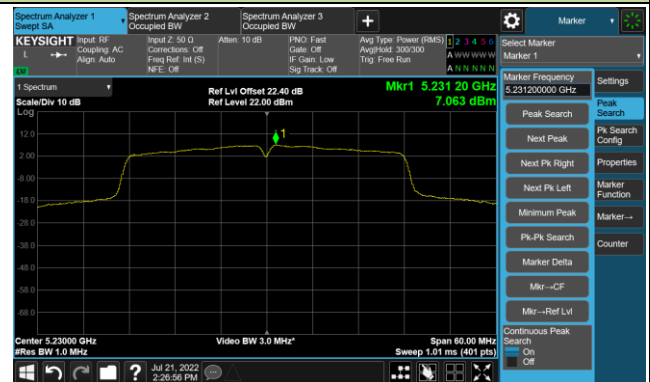

Channel 144 (5720MHz)

Channel 149 (5745MHz)

Channel 157 (5785MHz)

Channel 165 (5825MHz)

802.11ac-VHT40 Power Spectral Density - Ant 1

Channel 38 (5190MHz)

Channel 46 (5230MHz)

Channel 54 (5270MHz)

Channel 62 (5310MHz)

Channel 102 (5510MHz)

Channel 110 (5550MHz)

Channel 134 (5670MHz)

Channel 142 (5710MHz)

802.11ac-VHT40 Power Spectral Density - Ant 1

Channel 151 (5755MHz)

Channel 159 (5795MHz)