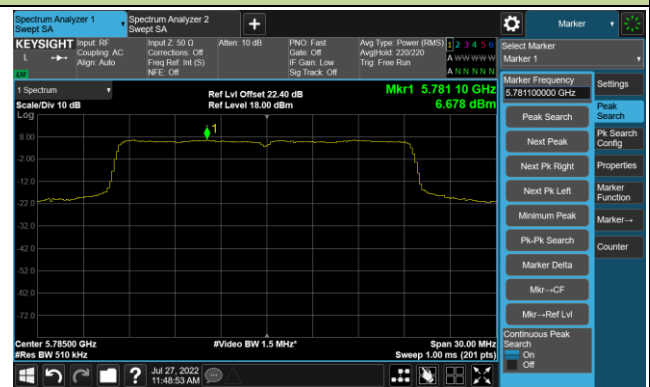

Channel 50 (5250MHz)

Channel 114 (5570MHz)

802.11ax-HE20 Power Spectral Density - Ant 1

Channel 36 (5180MHz)

Channel 44 (5220MHz)

Channel 48 (5240MHz)

Channel 52 (5260MHz)

Channel 60 (5300MHz)

Channel 64 (5320MHz)

Channel 100 (5500MHz)

Channel 116 (5580MHz)

802.11ax-HE20 Power Spectral Density - Ant 1

Channel 140 (5700MHz)

Channel 144 (5720MHz)

Channel 149 (5745MHz)

Channel 157 (5785MHz)

Channel 165 (5825MHz)