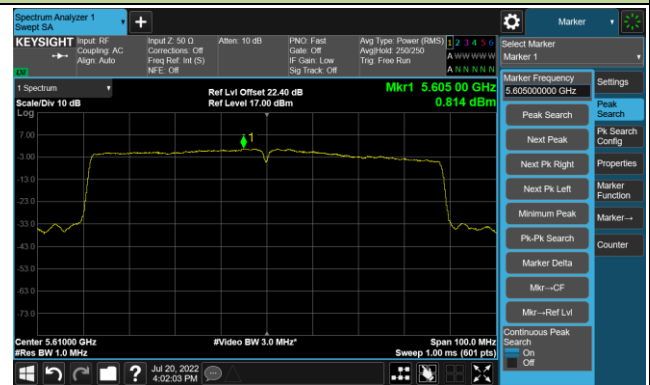

802.11ac-VHT80 Power Spectral Density - Ant 1

Channel 42 (5210MHz)

Channel 58 (5290MHz)

Channel 106 (5530MHz)

Channel 122 (5610MHz)

Channel 138 (5690MHz)

Channel 155 (5775MHz)

802.11ac-VHT160 Power Spectral Density - Ant 1

Channel 50 (5250MHz)

Channel 114 (5570MHz)

802.11ax-HE20 Power Spectral Density - Ant 1

Channel 36 (5180MHz)

Channel 44 (5220MHz)

Channel 48 (5240MHz)

Channel 52 (5260MHz)

Channel 60 (5300MHz)