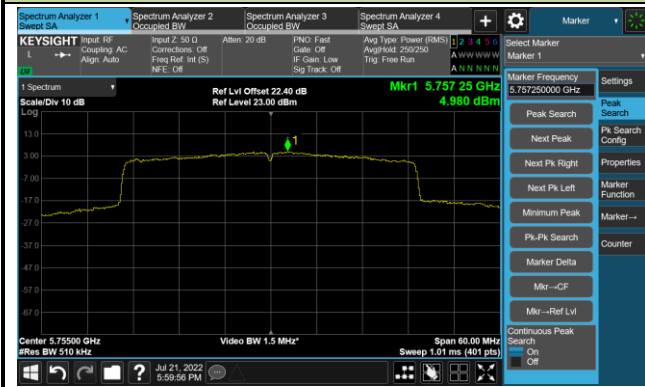

802.11ax-HE40 Power Spectral Density - Ant 0

Channel 38 (5190MHz)

Channel 46 (5230MHz)

Channel 54 (5270MHz)

Channel 62 (5310MHz)

Channel 102 (5510MHz)

Channel 110 (5550MHz)

Channel 134 (5670MHz)

Channel 142 (5710MHz)

802.11ax-HE40 Power Spectral Density - Ant 0

Channel 151 (5755MHz)

Channel 159 (5795MHz)

802.11ax-HE80 Power Spectral Density - Ant 0

Channel 42 (5210MHz)

Channel 58 (5290MHz)

Channel 106 (5530MHz)