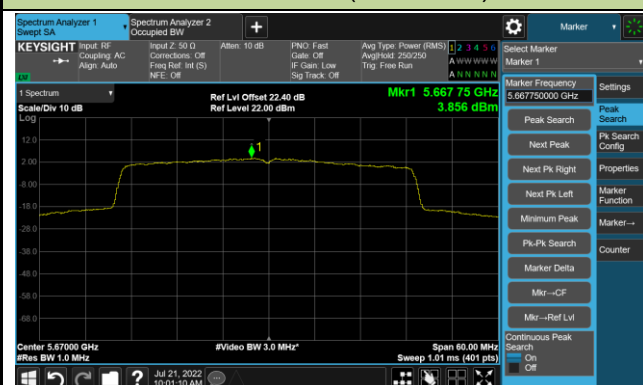

802.11ax-HE40 Power Spectral Density - Ant 0

Channel 38 (5190MHz)

Channel 46 (5230MHz)

Channel 54 (5270MHz)

Channel 62 (5310MHz)

Channel 102 (5510MHz)

Channel 110 (5550MHz)

Channel 134 (5670MHz)

Channel 142 (5710MHz)

802.11ax-HE40 Power Spectral Density - Ant 0

Channel 151 (5755MHz)

Channel 159 (5795MHz)

802.11ax-HE80 Power Spectral Density - Ant 0

Channel 42 (5210MHz)

Channel 58 (5290MHz)

Channel 106 (5530MHz)