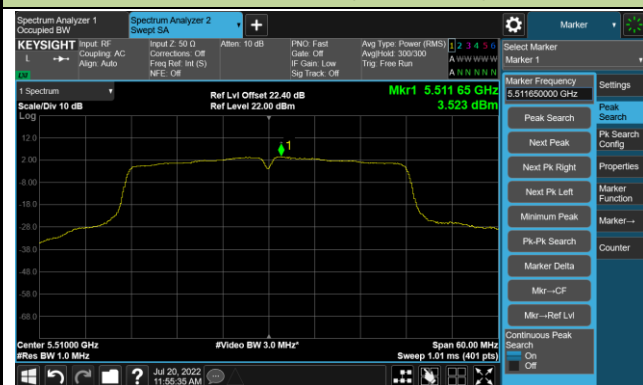

Channel 144 (5720MHz)

Channel 149 (5745MHz)

Channel 157 (5785MHz)

Channel 165 (5825MHz)

802.11ac-VHT40 Power Spectral Density - Ant 1

Channel 38 (5190MHz)

Channel 46 (5230MHz)

Channel 54 (5270MHz)

Channel 62 (5310MHz)

Channel 102 (5510MHz)

Channel 110 (5550MHz)

Channel 134 (5670MHz)

Channel 142 (5710MHz)

802.11ac-VHT40 Power Spectral Density - Ant 1

Channel 151 (5755MHz)

Channel 159 (5795MHz)