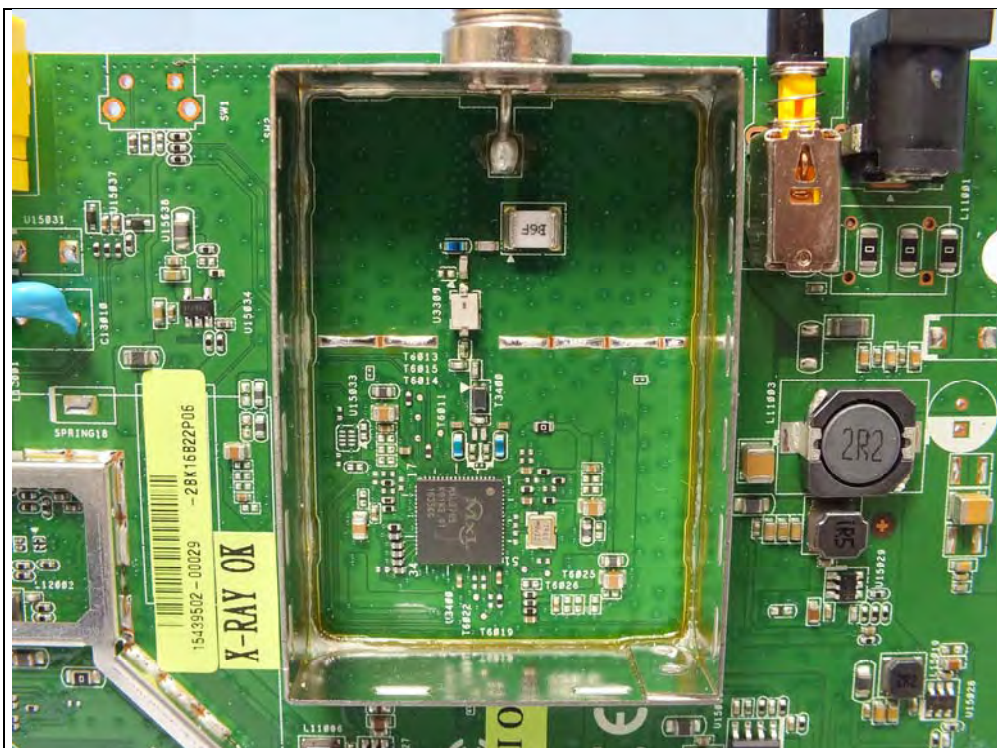

Model: WAP7205 (EUT with PCB (High Band))

Model: WAP7205 (EUT with PCB (Full Band))

Model: WAP6606