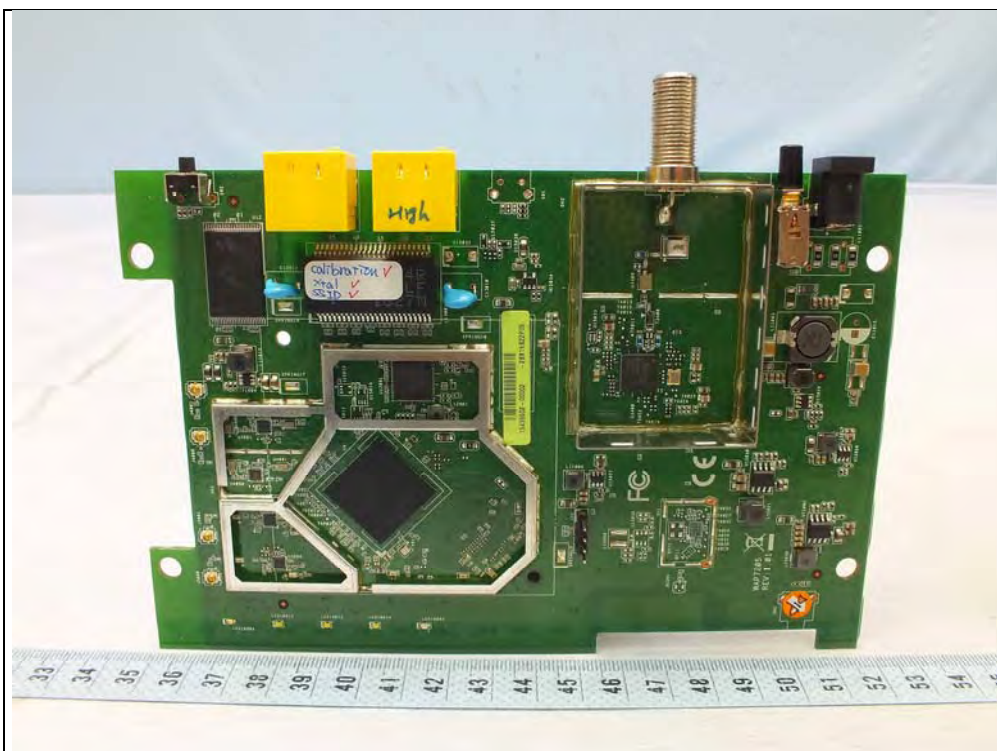

Model: WAP7205 (EUT with PCB (High Band))

Model: WAP7205 (EUT with PCB (Full Band))

Model: WAP6606