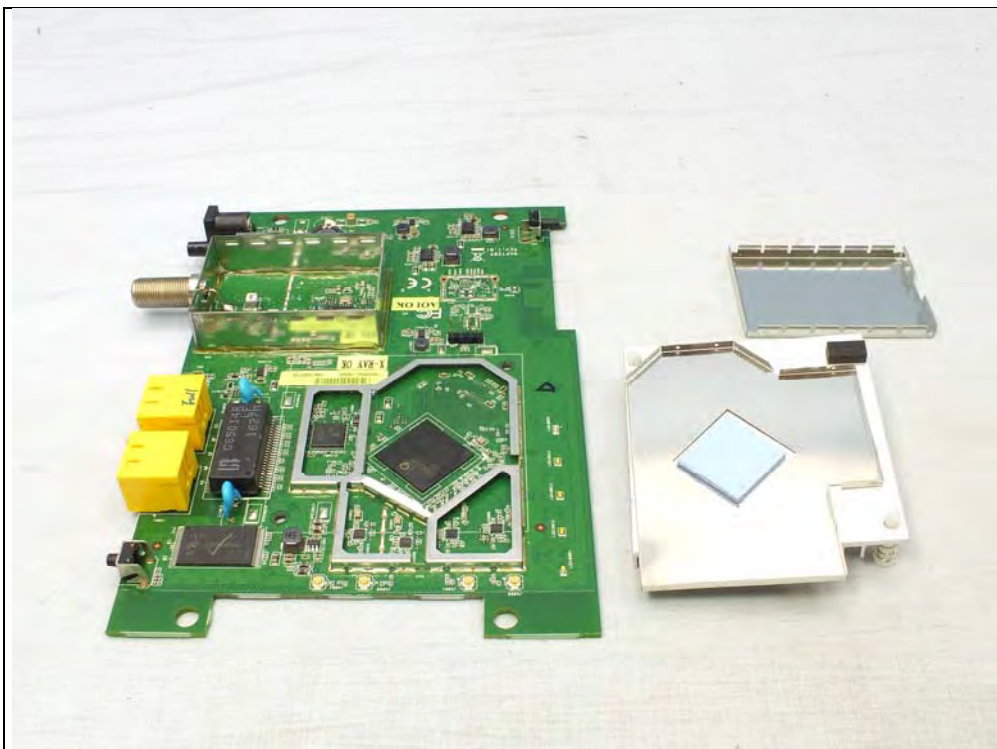

Model: WAP7205 (EUT with PCB (High Band))

Model: WAP7205 (EUT with PCB (Full Band))

Model: WAP6606