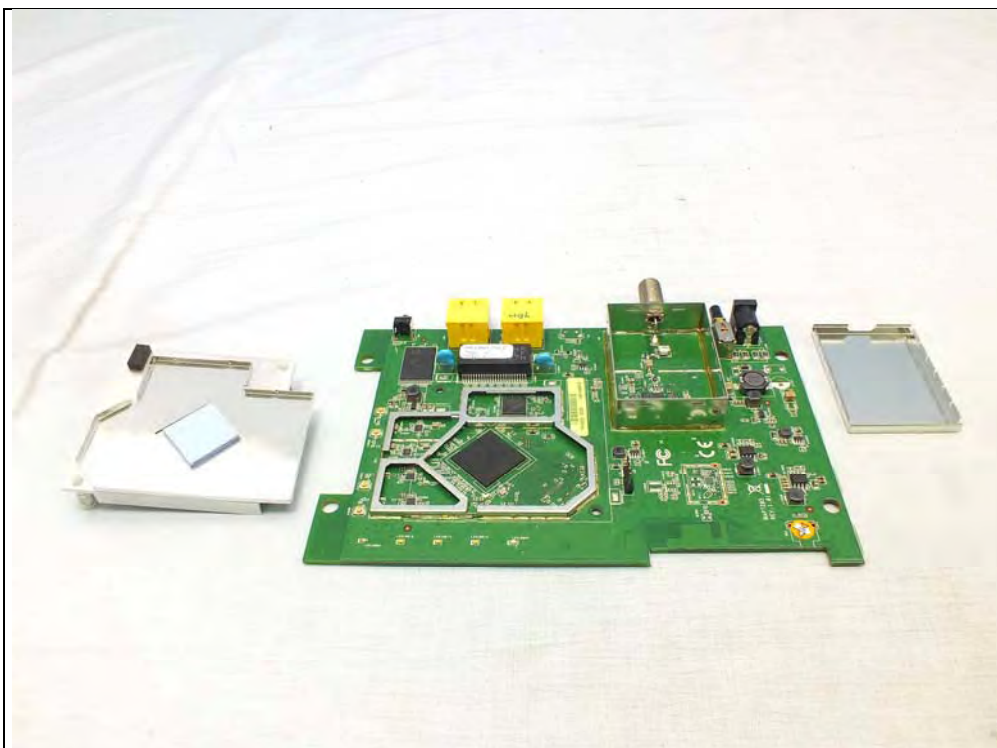

Model: WAP7205 (EUT with PCB (High Band))

Model: WAP7205 (EUT with PCB (Full Band))

Model: WAP6606