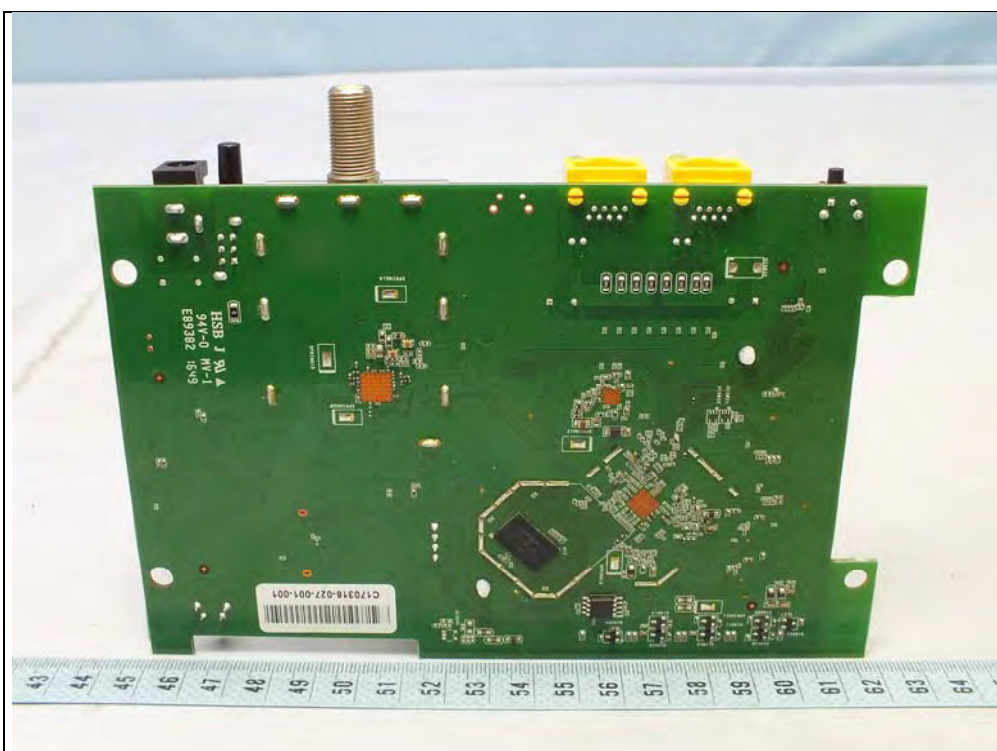

Model: WAP7205 (EUT with PCB (High Band))

Model: WAP7205 (EUT with PCB (Full Band))

Model: WAP6606