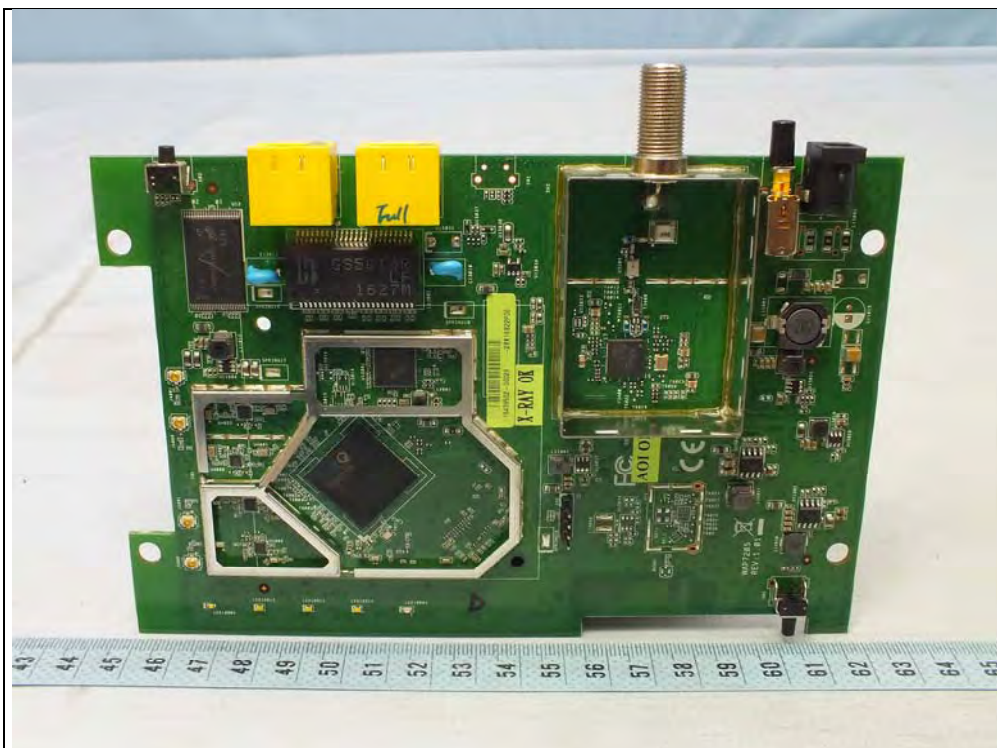

Model: WAP7205 (EUT with PCB (High Band))

Model: WAP7205 (EUT with PCB (Full Band))

Model: WAP6606