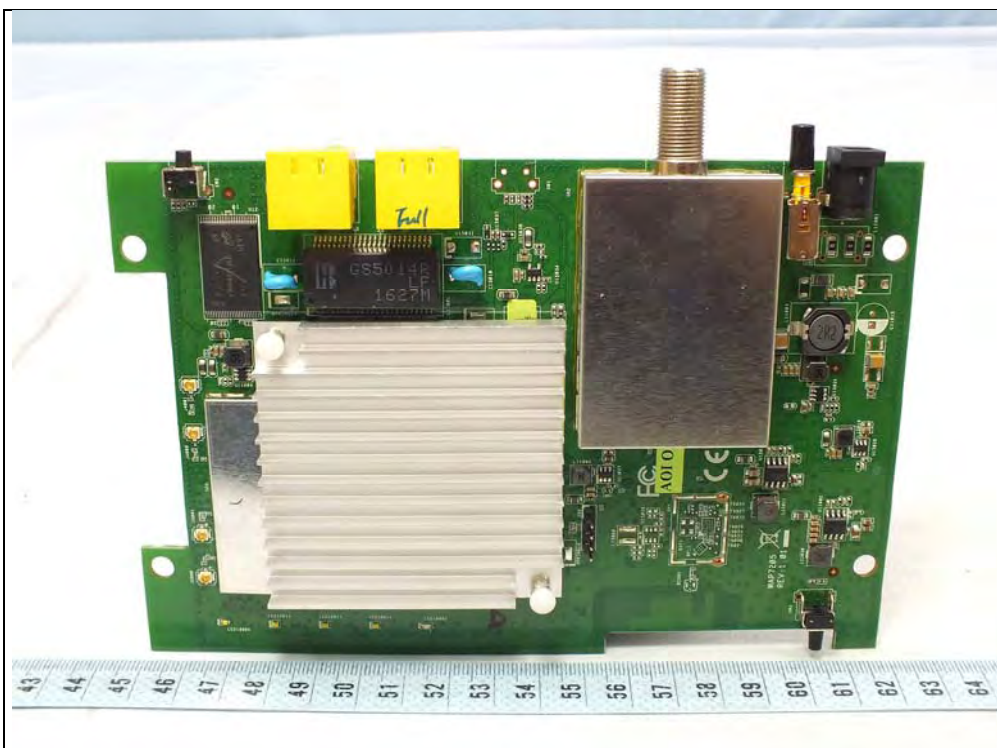

Model: WAP7205 (EUT with PCB (High Band))

Model: WAP7205 (EUT with PCB (Full Band))

Model: WAP6606