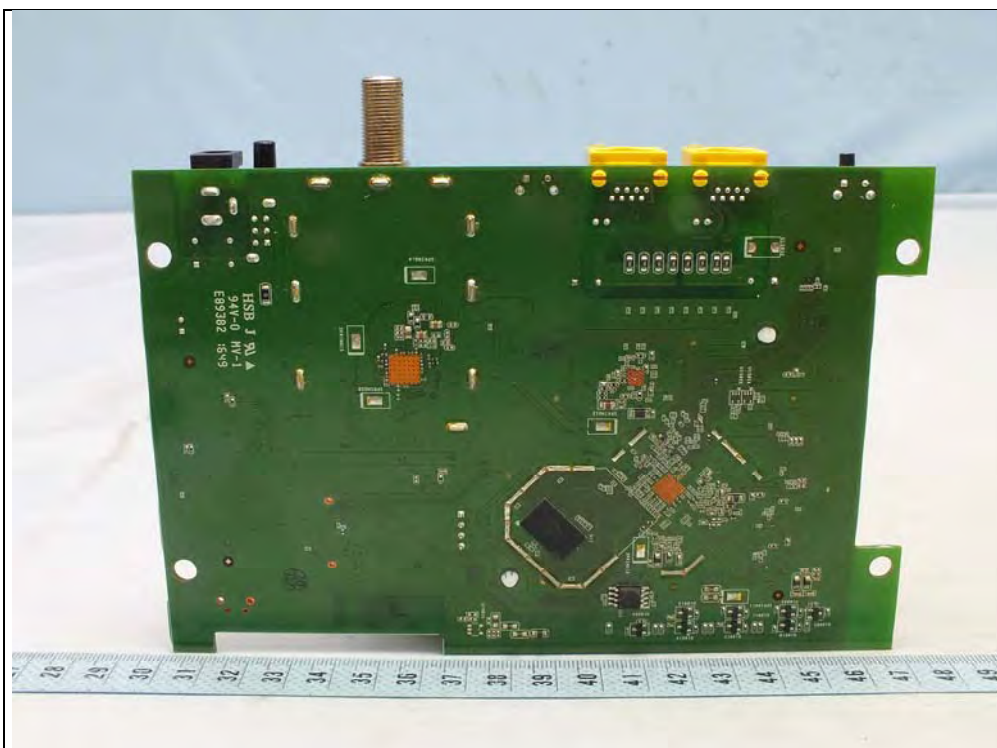

Model: WAP7205 (EUT with PCB (High Band))

Model: WAP7205 (EUT with PCB (Full Band))

Model: WAP6606