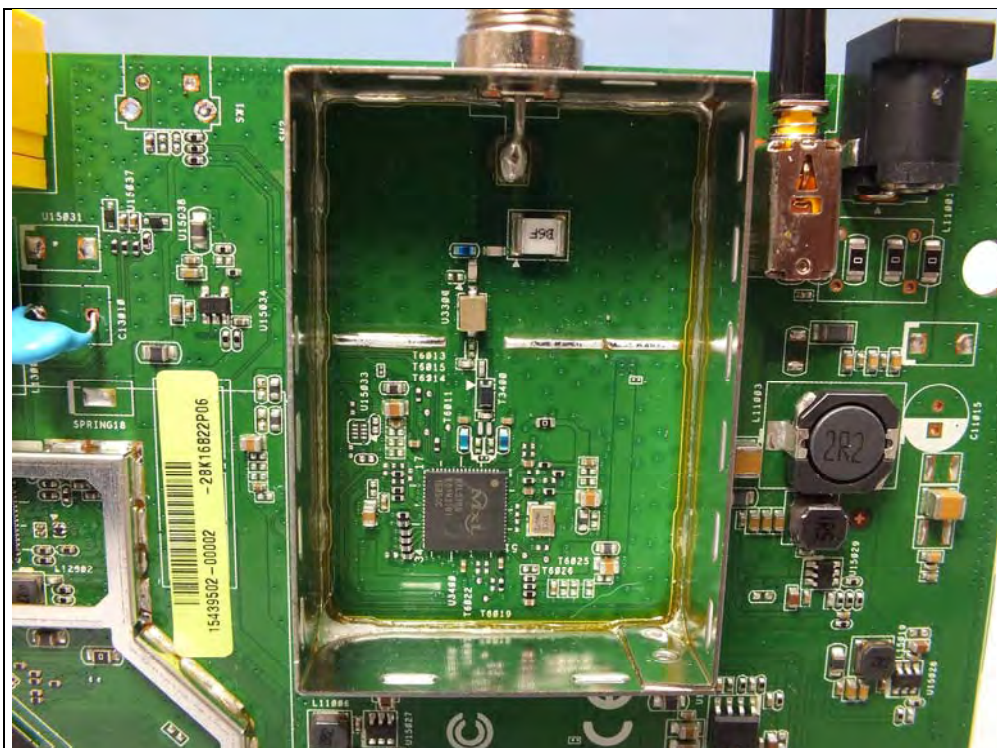

Model: WAP7205 (EUT with PCB (High Band))

Model: WAP7205 (EUT with PCB (Full Band))

Model: WAP6606