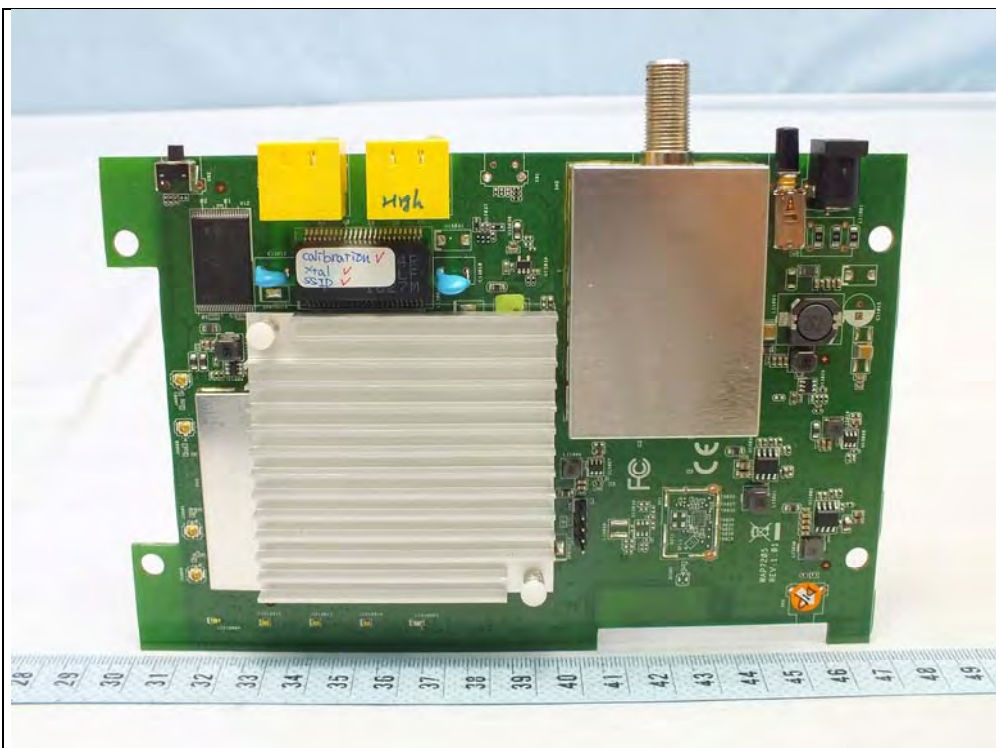

Model: WAP7205 (EUT with PCB (High Band))

Model: WAP7205 (EUT with PCB (Full Band))

Model: WAP6606