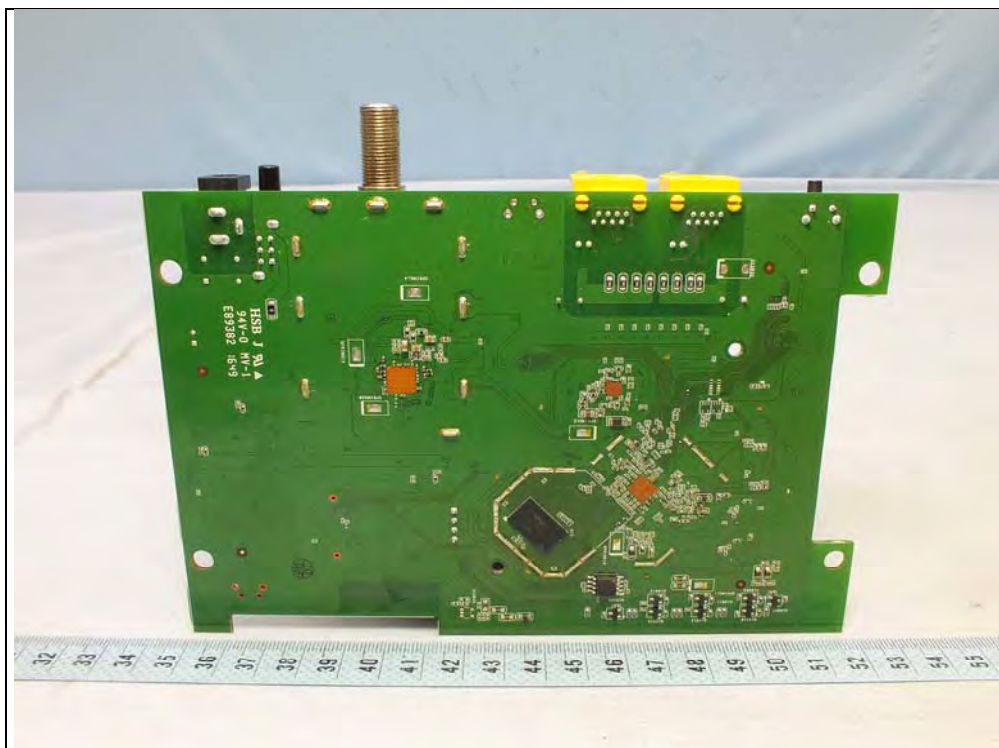

Model: WAP7205 (EUT with PCB (High Band))

Model: WAP7205 (EUT with PCB (Full Band))

Model: WAP6606