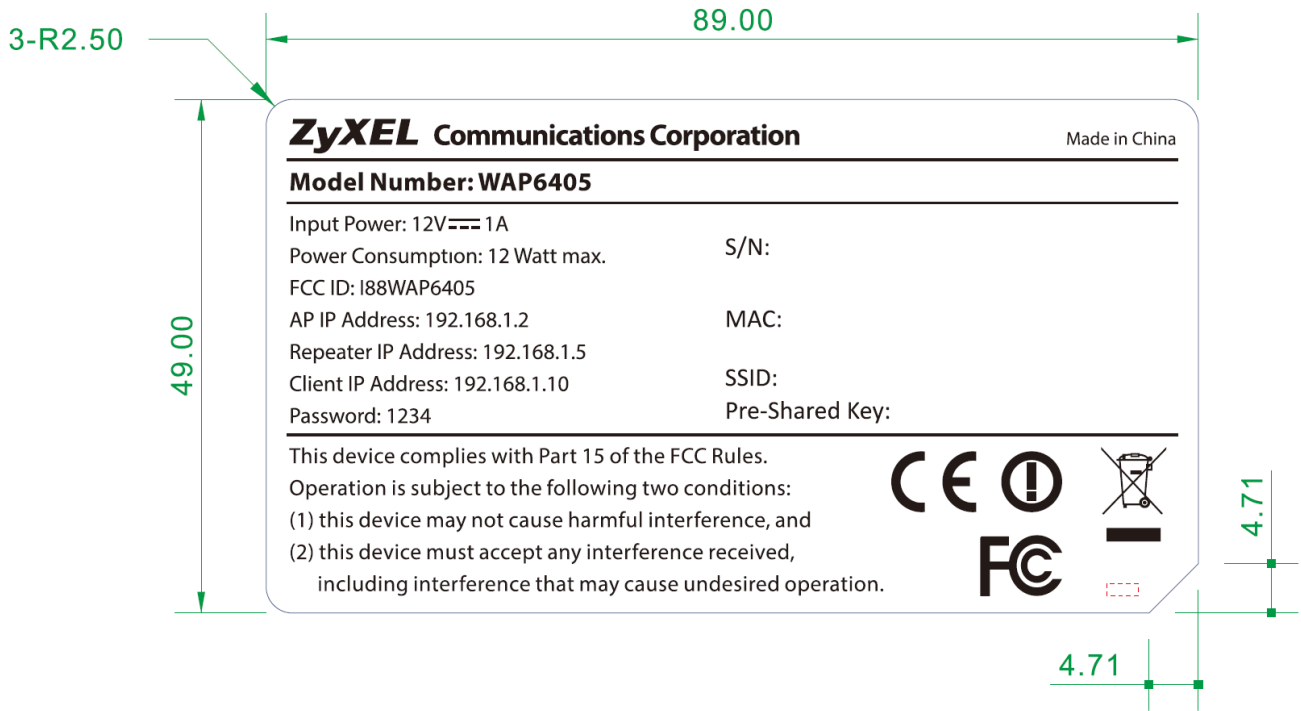

# FCC ID: I88WAP6405

Label:

Unit: mm

Label Location:

The label will be permanently affixed at a conspicuous location on the device.