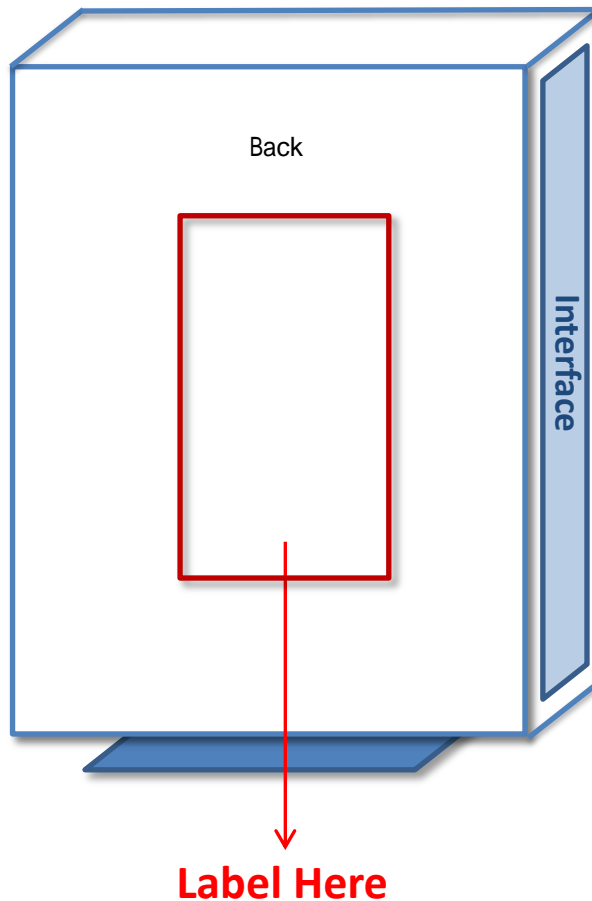

# FCC ID: I88WAP6405

Label:

Unit: mm

Label Location:

The label will be permanently affixed at a conspicuous location on the device.