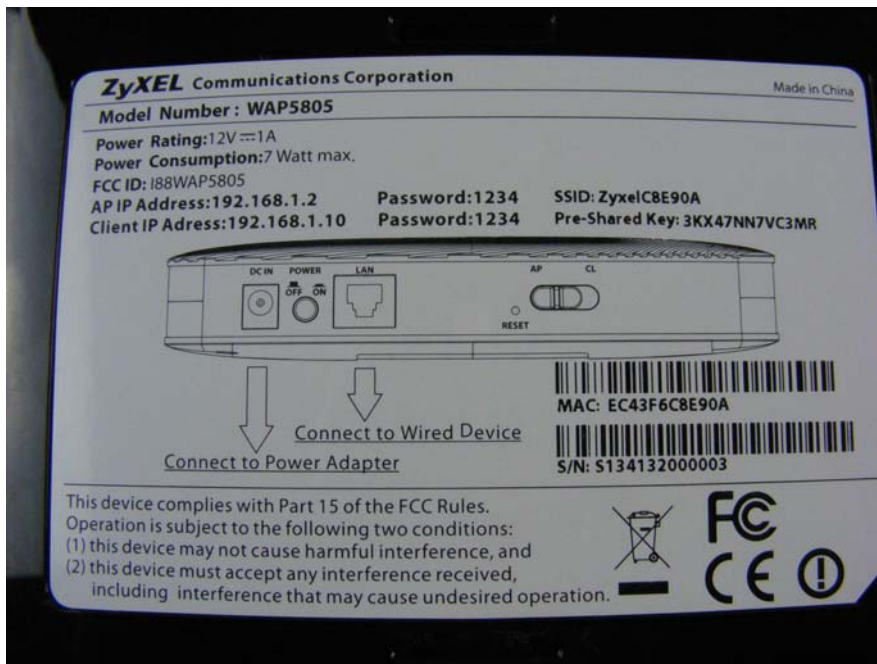

External Photos of EUT

Adapter 1#: S12B22-120A100-04

Adapter 2#: S12A02-120A100-P4