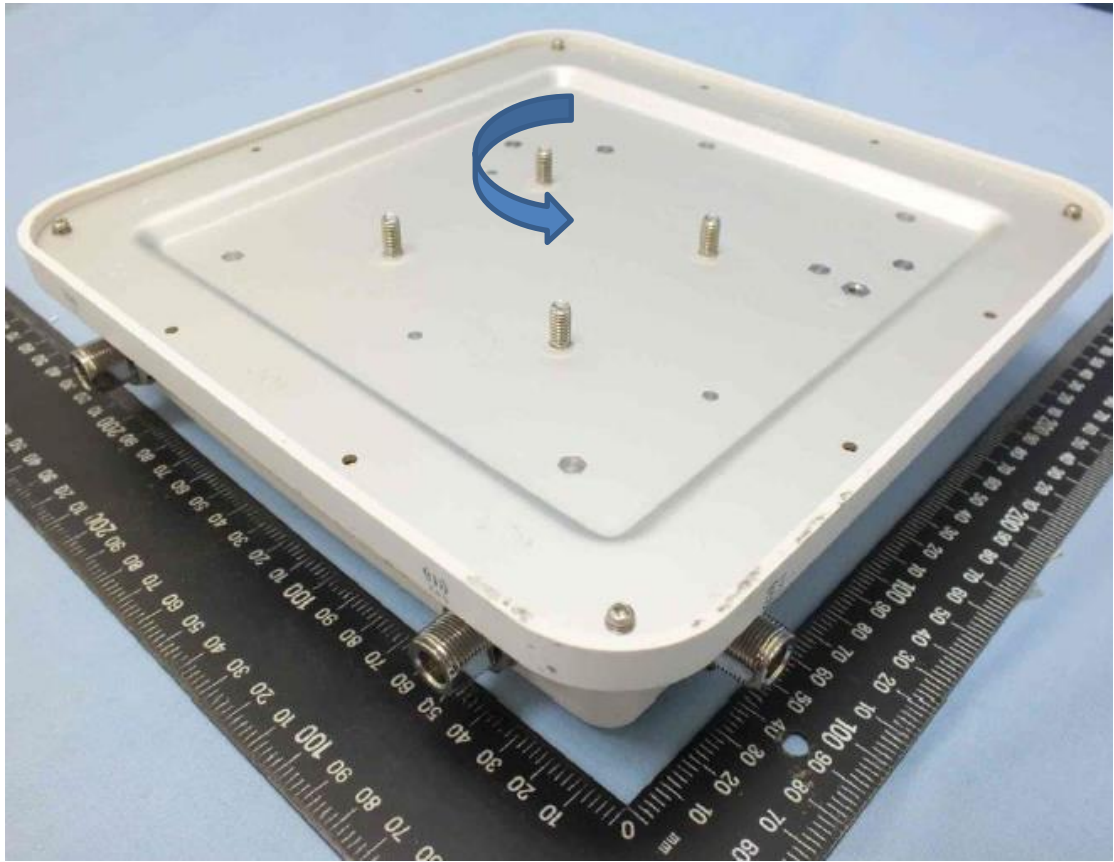

Dimensions/

Colors Printed/

LENGTH WIDTH

95 mm x 50mm

 Diecut display only

 PANTONE BLACK

Note:

1. Font : Myriad Pro
2. Chinese Font : 文鼎新粗黑
3. BACKGROUND COLOR: 消銀龍

ICON	DIMENSION
	4.8x7.0mm
	5.0x7.0mm
	5.25x7.0mm
	7.4x7.0mm
	6.0x6.0mm
	5.1x6.0mm
	16.3x6.0mm
	8.5x6.0mm

Date/ 11 Feb. '15	Designed/ amy	Part Name/ SPEC LABEL	Models Name/ ZyXEL WAC6553D-E	Artwork Number/ 3264223000	Graphic Layout Scale/ 1:1 Unit:mm	Artwork Rev./ 03
 DELTA NETWORKS, INC.		THESE DRAWINGS AND SPECIFICATIONS ARE THE PROPERTY OF DELTA NETWORKS AND SHALL NOT BE REPRODUCED OR USED AS THE BASIS FOR THE MANUFACTURE OR SELL OF APPARATUSES OR DEVICES WITHOUT PERMISSION .			Comment/	

Label Location

FCC ID: I88WAC6553D-E

IC: 2468C-WAC6553DE