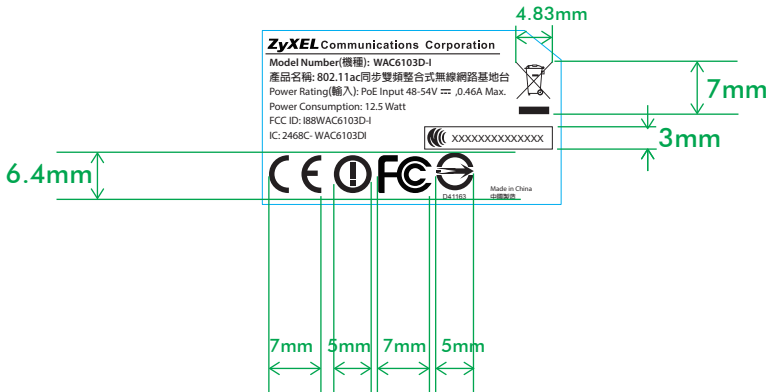

Dimensions/

Colors Printed/

LENGTH WIDTH

39.5 mm x 23 mm

Diecut display only

PANTONE BLACK

Date/ 15 Jul '15	Designed/ amy	Part Name/ SPEC LABEL	Models Name/ ZyXEL WAC6103D-I	Artwork Number/ NET15-4054900	Graphic Layout Scale/ 1:1 Unit:mm	Artwork Rev./ 02
THESE DRAWINGS AND SPECIFICATIONS ARE THE PROPERTY OF DELTA NETWORKS. AND SHALL NOT BE REPRODUCED OR USED AS THE BASIS FOR THE MANUFACTURE OR SELL OF APPARATUSES OR DEVICES WITHOUT PERMISSION.			Comment/			

FCC ID: I88WAC6103D-I

IC: 2468C-WAC6103DI