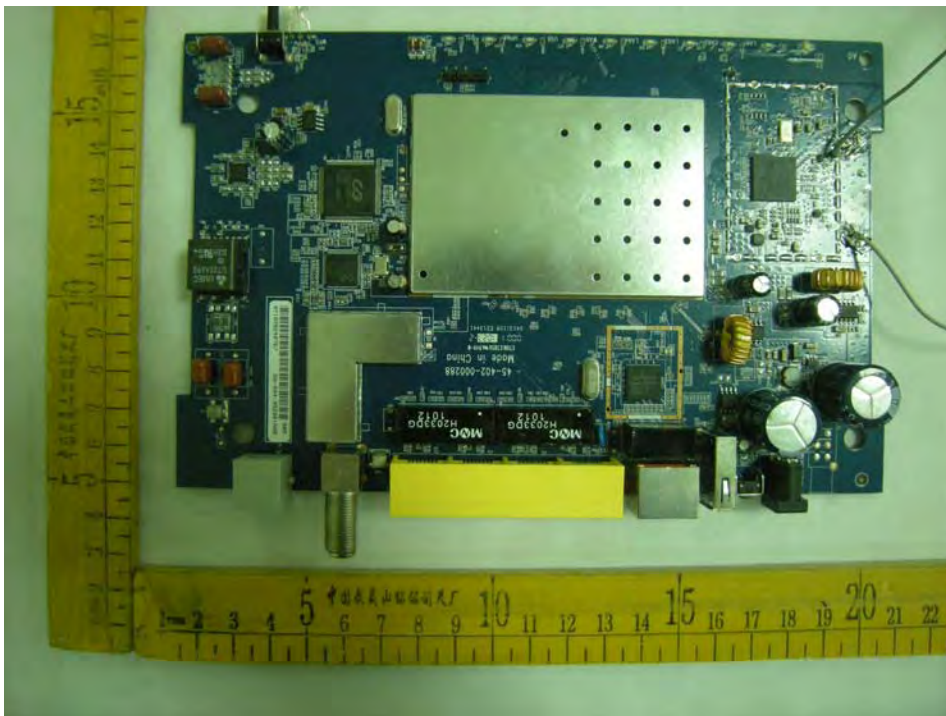

802.11n Wireless VDSL2 4-Port Gateway with HPNA3.1 (Model name: VSG1435-B101)

Inside photo:

1)

2)

3)

4)