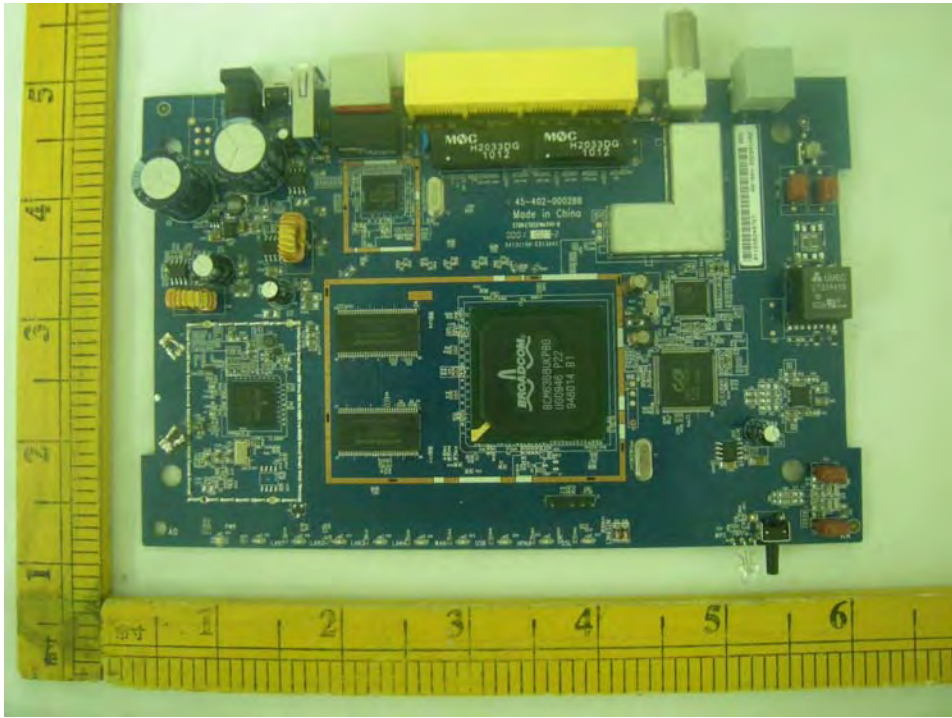

802.11n Wireless VDSL2 4-Port Gateway with HPNA3.1 (Model name: VSG1435-B101)

Inside photo:

1)

2)

3)

4)