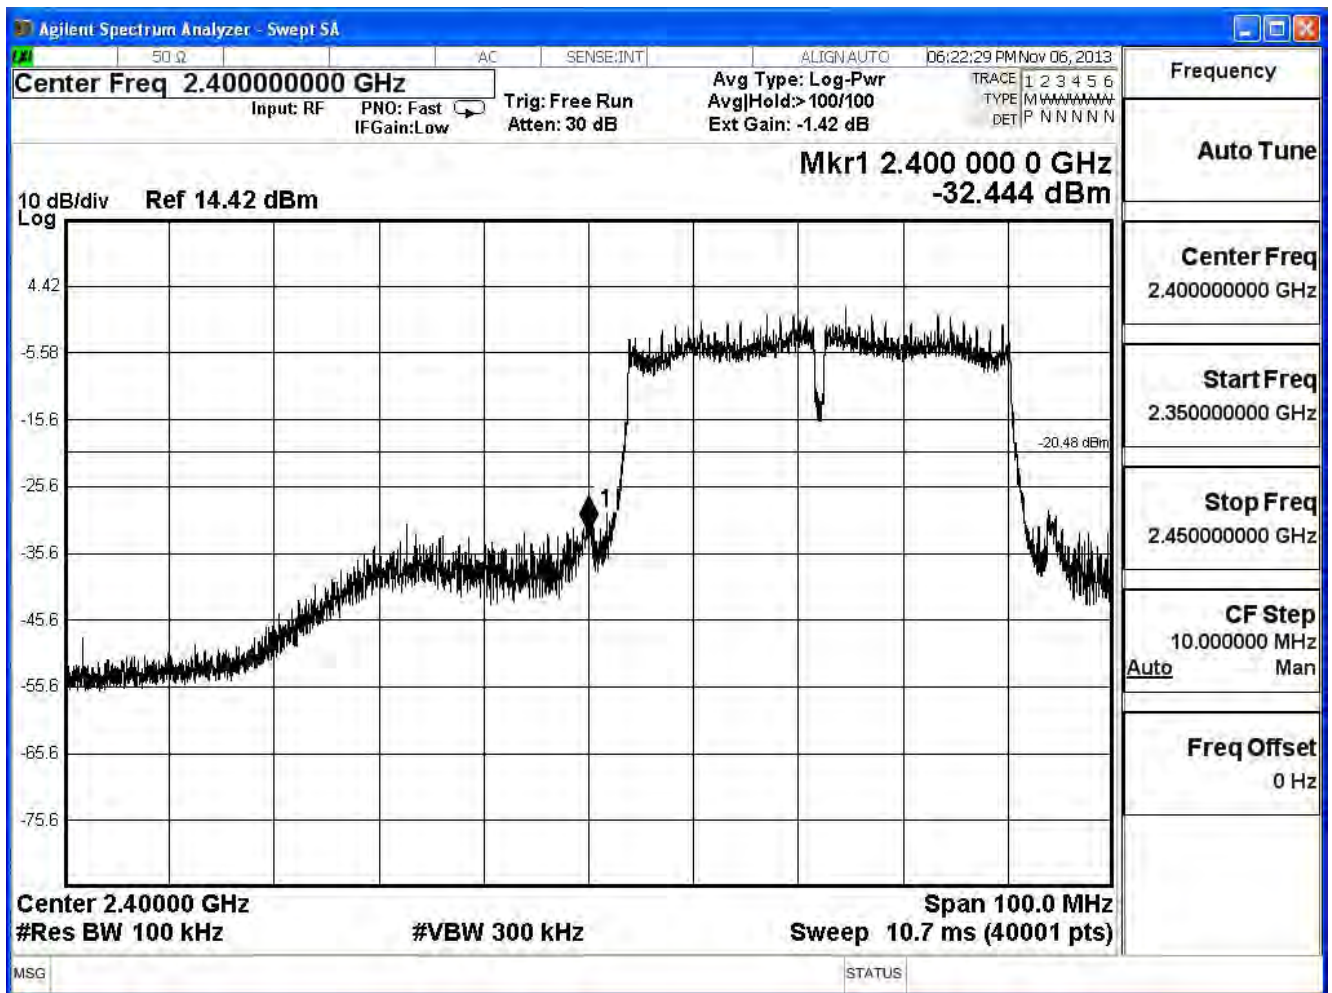

Product	Wireless N VDSL2 VoIP Combo WAN Gigabit IAD		
Test Item	RF antenna conducted test		
Test Mode	Mode 1: Transmit		
Date of Test	2013/11/06	Test Site	SR7

IEEE 802.11n (40MHz), (Ant 0), Antenna Gain: 2.9dBi,Duty Cycle: 1

Channel No.	Frequency (MHz)	Measure Level (dBc)	Limit (dBc)	Result
3	2422	32.92	≥ 20	Pass
9	2452	47.03	≥ 20	Pass

Channel 3 (2422MHz)