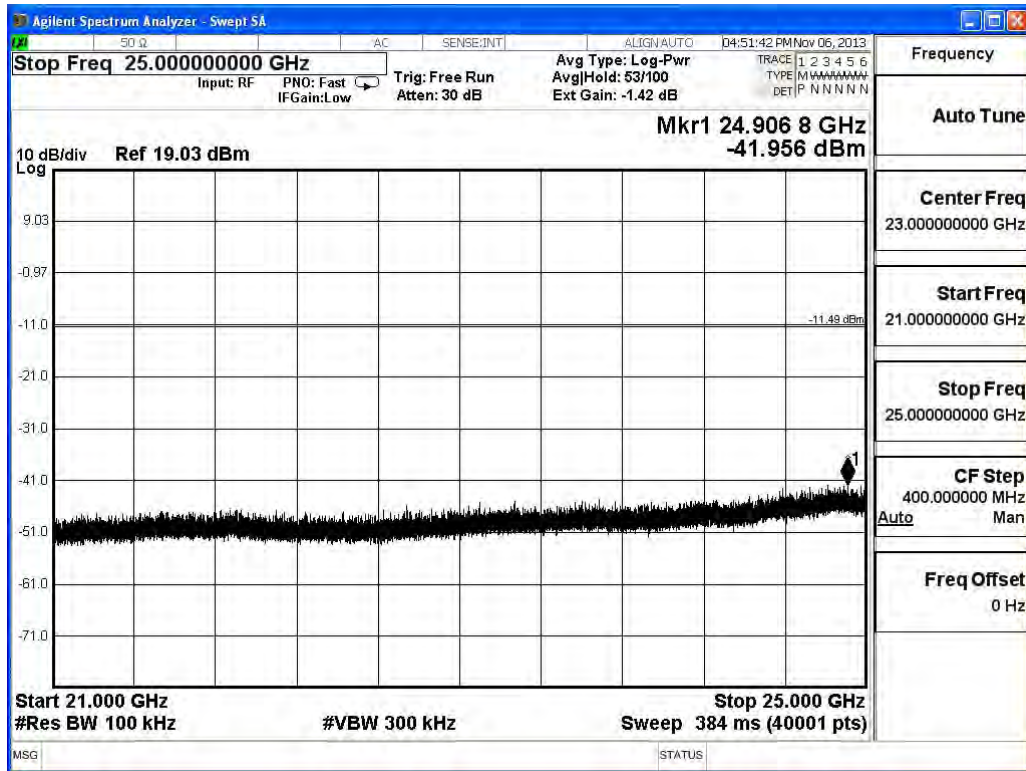

2437MHz (5GHz-9GHz)-802.11g

2437MHz (9GHz-13GHz) -802.11g

2437MHz (13GHz-17GHz)-802.11g

2437MHz (17GHz-21GHz) -802.11g

2437MHz (21GHz-25GHz)-802.11g

2462MHz (30MHz-1GHz) -802.11g

2462MHz (1GHz-5GHz)-802.11g