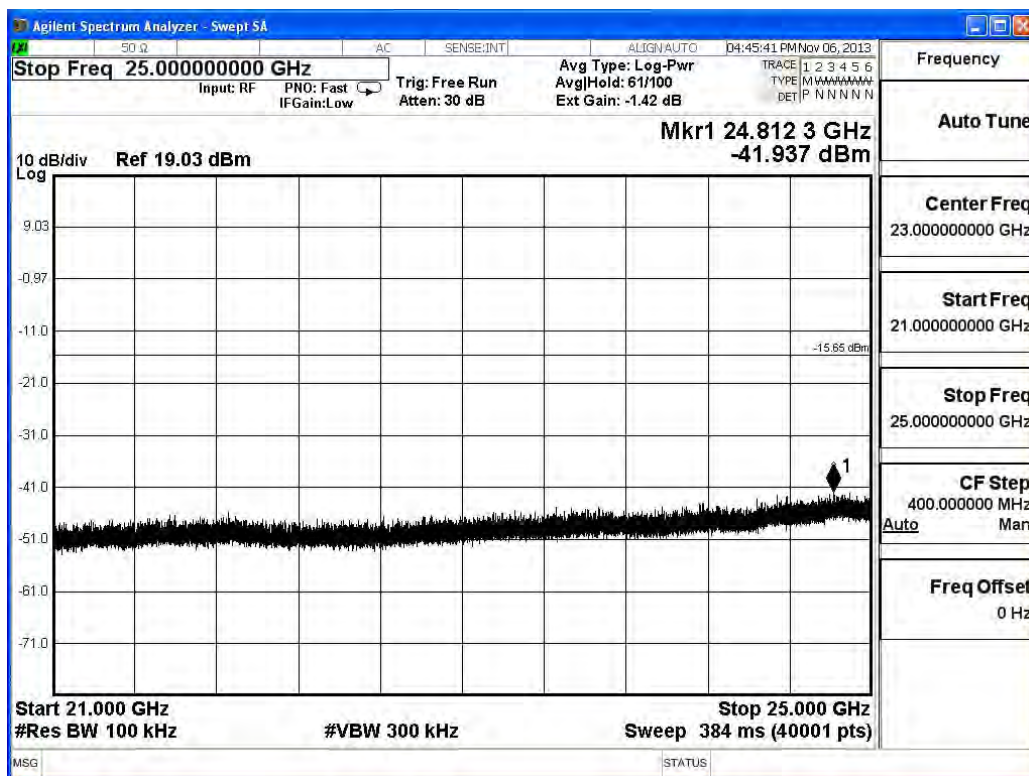

2412MHz (5GHz-9GHz) -802.11g

2412MHz (9GHz-13GHz)-802.11g

2412MHz (13GHz-17GHz) -802.11g

2412MHz (17GHz-21GHz)-802.11g

2412MHz (21GHz-25GHz) -802.11g

2437MHz (30MHz-1GHz)-802.11g

2437MHz (1GHz-5GHz) -802.11g