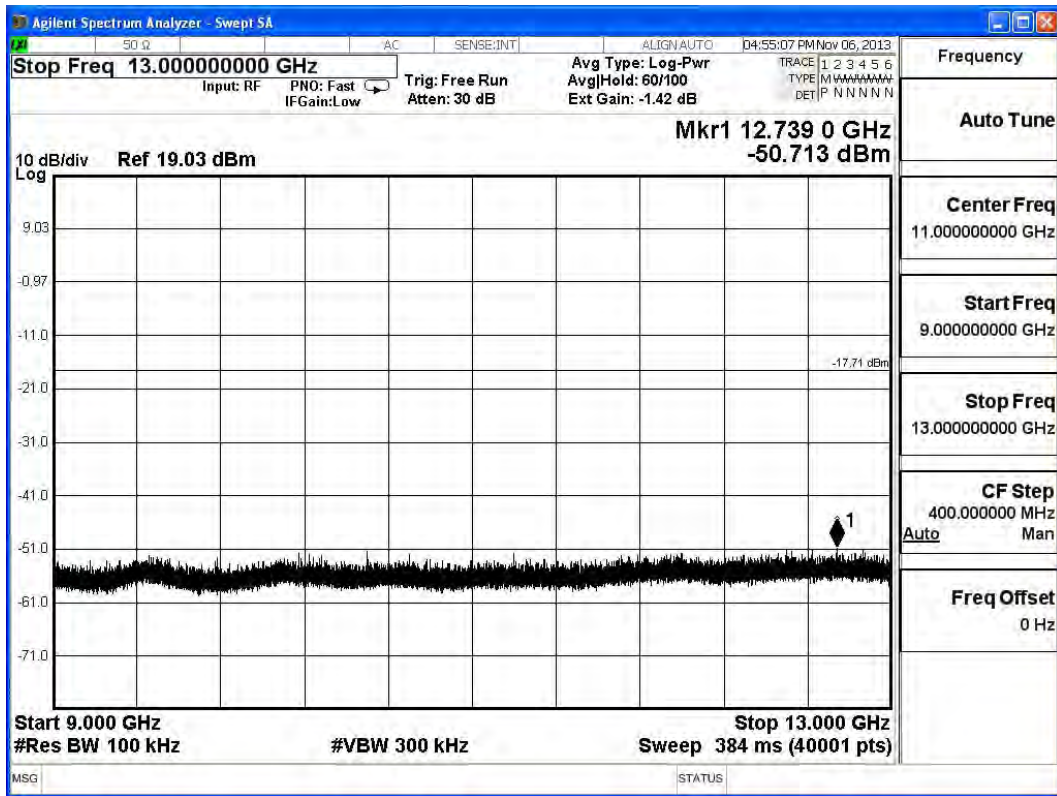

2462MHz (9GHz-13GHz)-802.11g