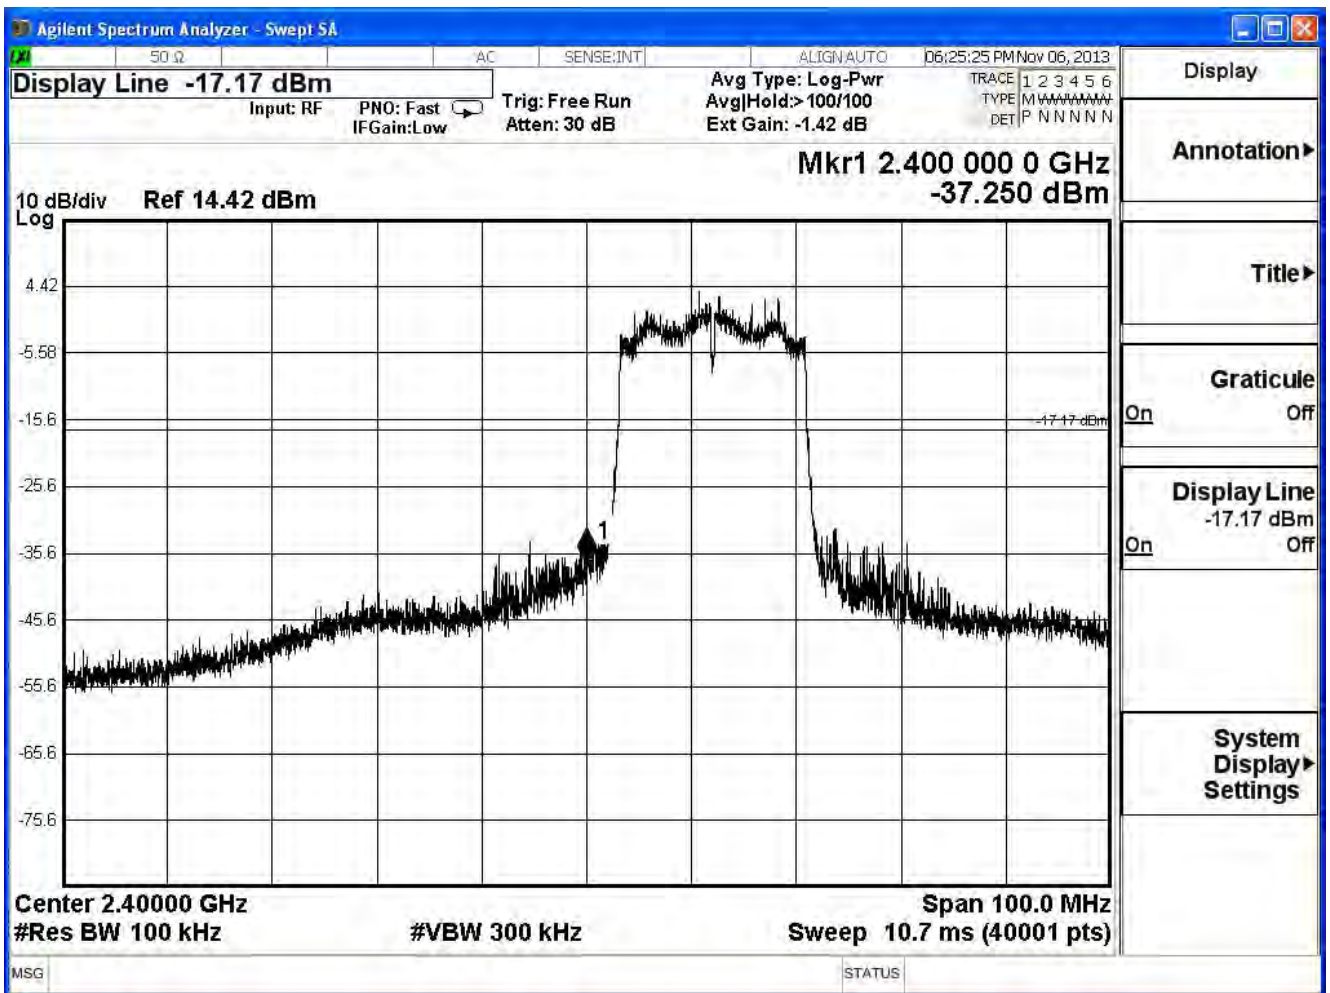

Channel 11 (2462MHz)

Product	Wireless N VDSL2 VoIP Combo WAN Gigabit IAD		
Test Item	RF antenna conducted test		
Test Mode	Mode 1: Transmit		
Date of Test	2013/11/06	Test Site	SR7

IEEE 802.11g, Antenna Gain: 2.9dBi, Duty Cycle: 1				
Channel No.	Frequency (MHz)	Measure Level (dBc)	Limit (dBc)	Result
1	2412	38.35	≥ 20	Pass
11	2462	48.18	≥ 20	Pass

Channel 01 (2412MHz)

Channel 11 (2462MHz)

Product	Wireless N VDSL2 VoIP Combo WAN Gigabit IAD		
Test Item	RF antenna conducted test		
Test Mode	Mode 1: Transmit		
Date of Test	2013/11/06	Test Site	SR7

IEEE 802.11n (20MHz), (Ant 0), Antenna Gain: 3.7dBi, Duty Cycle: 1				
Channel No.	Frequency (MHz)	Measure Level (dBc)	Limit (dBc)	Result
1	2412	40.08	≥ 20	Pass
11	2462	41.81	≥ 20	Pass

Channel 1 (2412MHz)

Channel 11 (2462MHz)

Product	Wireless N VDSL2 VoIP Combo WAN Gigabit IAD		
Test Item	RF antenna conducted test		
Test Mode	Mode 1: Transmit		
Date of Test	2013/11/06	Test Site	SR7

IEEE 802.11n (20MHz), (Ant 1), Antenna Gain: 3.7dBi, Duty Cycle: 1