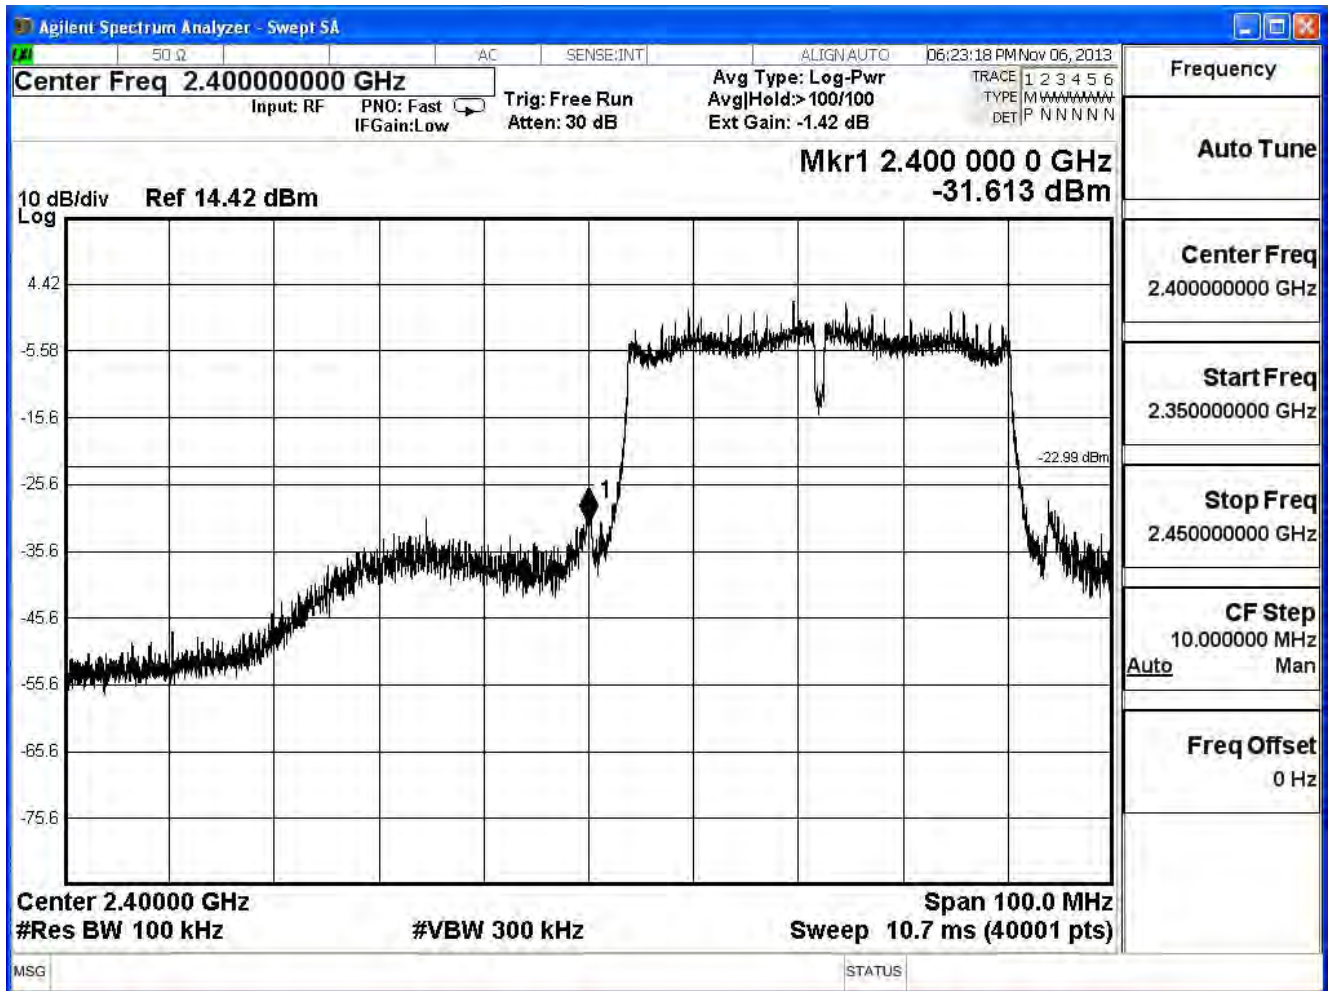

Product	Wireless N VDSL2 VoIP Combo WAN Gigabit IAD		
Test Item	RF antenna conducted test		
Test Mode	Mode 1: Transmit		
Date of Test	2013/11/06	Test Site	SR7

IEEE 802.11n (40MHz), (Ant 1), Antenna Gain: 3.7dBi, Duty Cycle: 1

Channel No.	Frequency (MHz)	Measure Level (dBc)	Limit (dBc)	Result
3	2422	34.60	≥ 20	Pass
9	2452	44.33	≥ 20	Pass

Channel 3 (2422MHz)