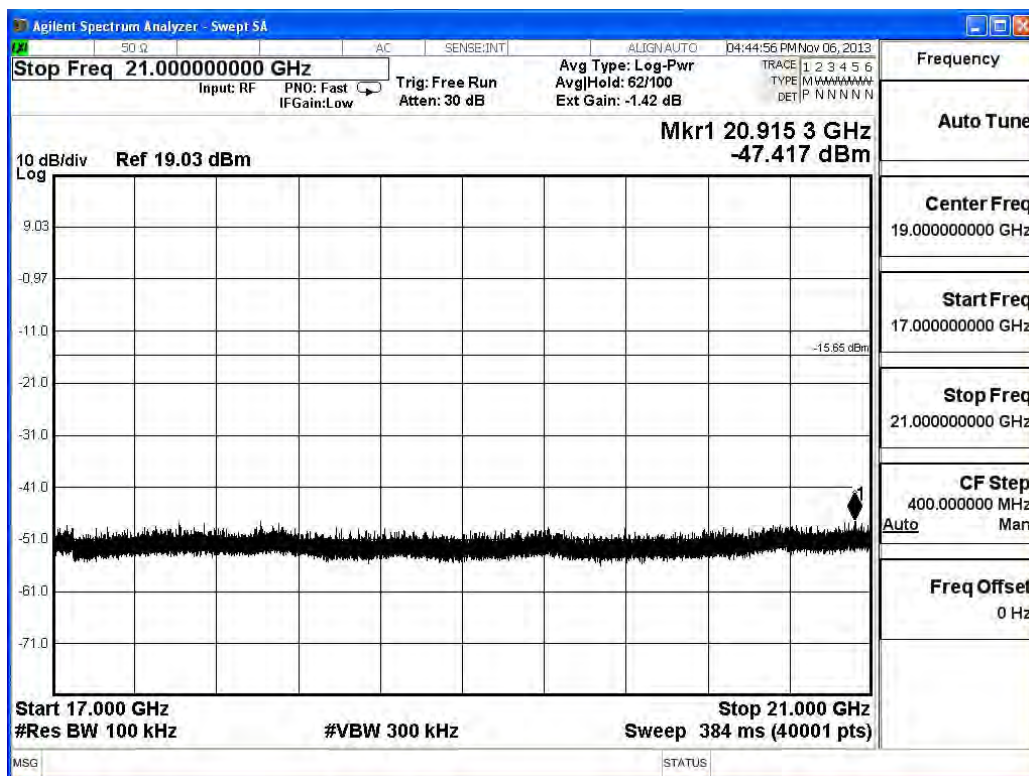

2412MHz (5GHz-9GHz) -802.11g

2412MHz (9GHz-13GHz)-802.11g

2412MHz (13GHz-17GHz) -802.11g

2412MHz (17GHz-21GHz)-802.11g

2412MHz (21GHz-25GHz) -802.11g

2437MHz (30MHz-1GHz)-802.11g

2437MHz (1GHz-5GHz) -802.11g