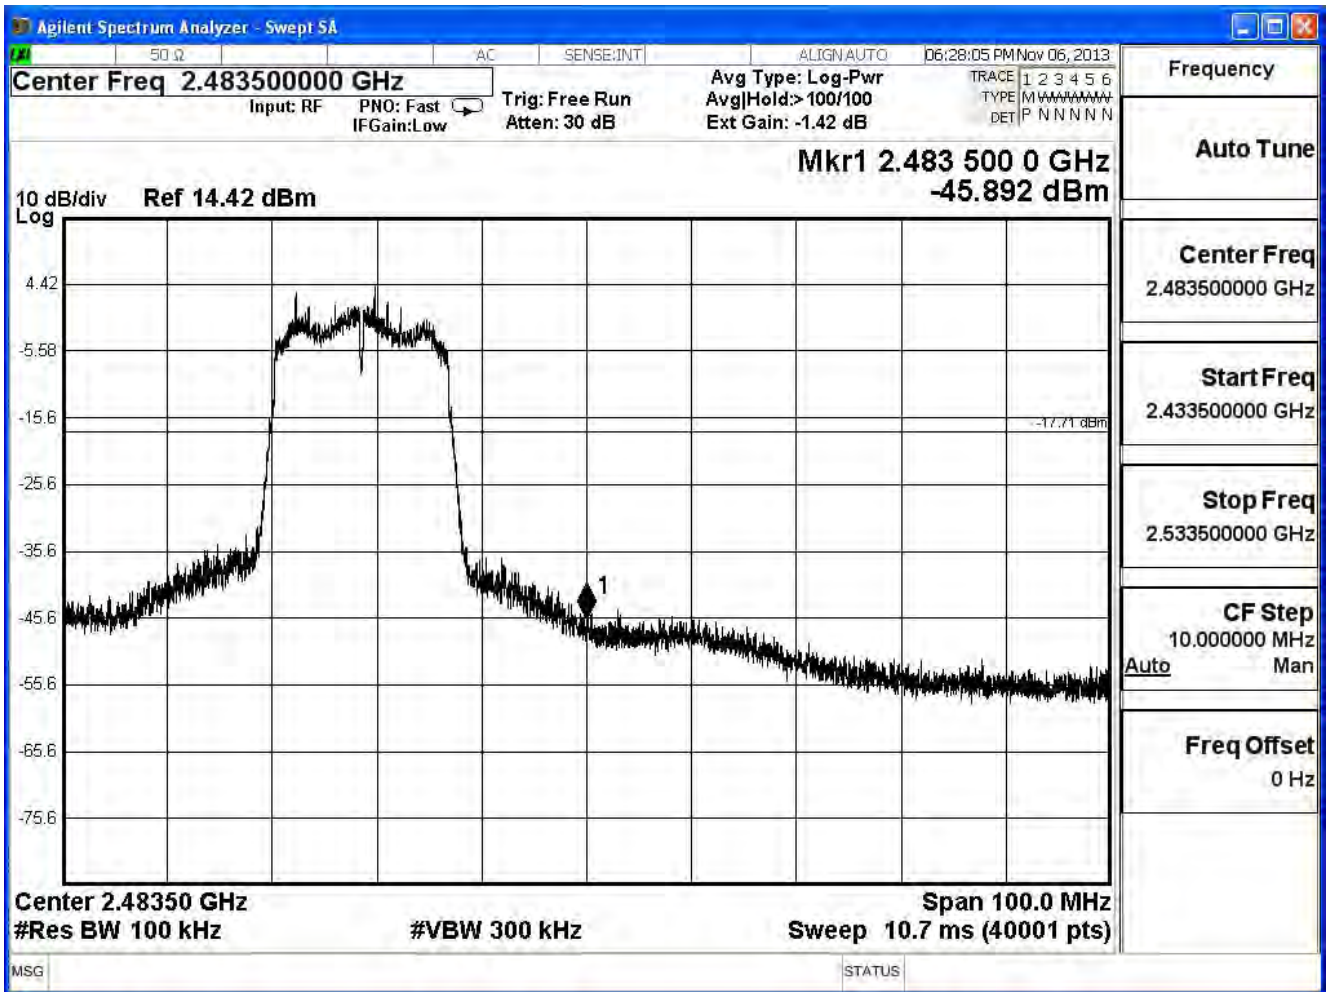

Channel 11 (2462MHz)

Product	Wireless N VDSL2 VoIP Combo WAN Gigabit IAD		
Test Item	RF antenna conducted test		
Test Mode	Mode 1: Transmit		
Date of Test	2013/11/06	Test Site	SR7

IEEE 802.11g, Antenna Gain: 2.9dBi, Duty Cycle: 1				
Channel No.	Frequency (MHz)	Measure Level (dBc)	Limit (dBc)	Result
1	2412	38.35	≥ 20	Pass
11	2462	48.18	≥ 20	Pass

Channel 01 (2412MHz)

Channel 11 (2462MHz)

Product	Wireless N VDSL2 VoIP Combo WAN Gigabit IAD		
Test Item	RF antenna conducted test		
Test Mode	Mode 1: Transmit		
Date of Test	2013/11/06	Test Site	SR7

IEEE 802.11n (20MHz), (Ant 0), Antenna Gain: 3.7dBi, Duty Cycle: 1				
Channel No.	Frequency (MHz)	Measure Level (dBc)	Limit (dBc)	Result
1	2412	40.08	≥ 20	Pass
11	2462	41.81	≥ 20	Pass

Channel 1 (2412MHz)

Channel 11 (2462MHz)

Product	Wireless N VDSL2 VoIP Combo WAN Gigabit IAD		
Test Item	RF antenna conducted test		
Test Mode	Mode 1: Transmit		
Date of Test	2013/11/06	Test Site	SR7

IEEE 802.11n (20MHz), (Ant 1), Antenna Gain: 3.7dBi, Duty Cycle: 1