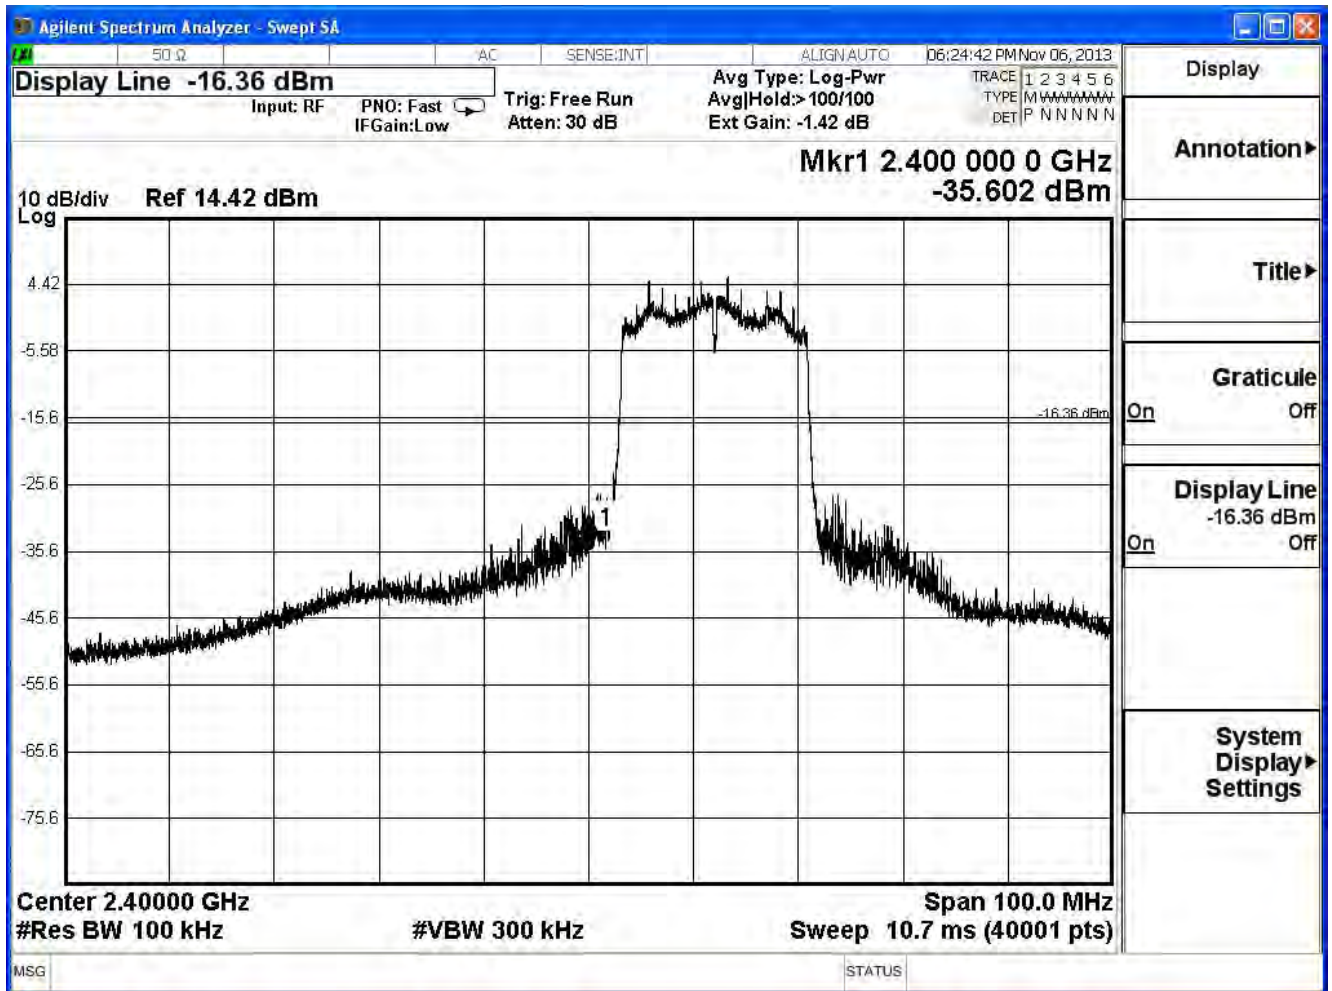

Channel 11 (2462MHz)

Product	Wireless N VDSL2 VoIP Combo WAN Gigabit IAD		
Test Item	RF antenna conducted test		
Test Mode	Mode 1: Transmit		
Date of Test	2013/11/06	Test Site	SR7

IEEE 802.11g, Antenna Gain: 2.9dBi, Duty Cycle: 1				
Channel No.	Frequency (MHz)	Measure Level (dBc)	Limit (dBc)	Result
1	2412	38.35	≥ 20	Pass
11	2462	48.18	≥ 20	Pass

Channel 01 (2412MHz)

Channel 11 (2462MHz)

Product	Wireless N VDSL2 VoIP Combo WAN Gigabit IAD		
Test Item	RF antenna conducted test		
Test Mode	Mode 1: Transmit		
Date of Test	2013/11/06	Test Site	SR7

IEEE 802.11n (20MHz), (Ant 0), Antenna Gain: 3.7dBi, Duty Cycle: 1				
Channel No.	Frequency (MHz)	Measure Level (dBc)	Limit (dBc)	Result
1	2412	40.08	≥ 20	Pass
11	2462	41.81	≥ 20	Pass

Channel 1 (2412MHz)

Channel 11 (2462MHz)

Product	Wireless N VDSL2 VoIP Combo WAN Gigabit IAD		
Test Item	RF antenna conducted test		
Test Mode	Mode 1: Transmit		
Date of Test	2013/11/06	Test Site	SR7

IEEE 802.11n (20MHz), (Ant 1), Antenna Gain: 3.7dBi, Duty Cycle: 1

Channel No.	Frequency (MHz)	Measure Level (dBc)	Limit (dBc)	Result
1	2412	39.24	≥ 20	Pass
11	2462	47.28	≥ 20	Pass

Channel 1 (2412MHz)

Channel 11 (2462MHz)

Product	Wireless N VDSL2 VoIP Combo WAN Gigabit IAD		
Test Item	RF antenna conducted test		
Test Mode	Mode 1: Transmit		
Date of Test	2013/11/06	Test Site	SR7