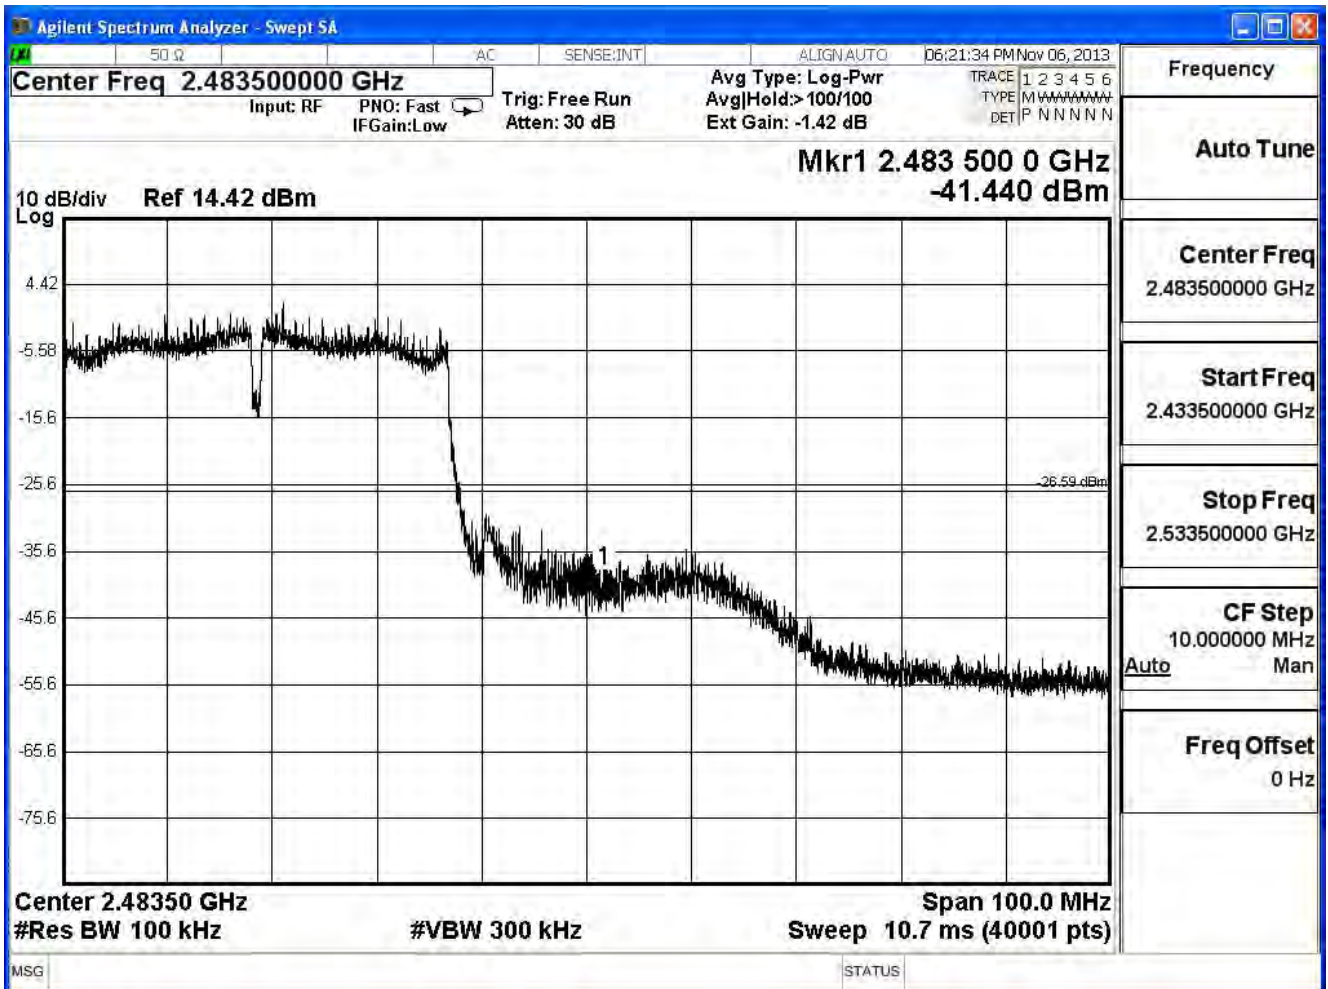

Channel 1 (2412MHz)

Channel 11 (2462MHz)

Product	Wireless N VDSL2 VoIP Combo WAN Gigabit IAD		
Test Item	RF antenna conducted test		
Test Mode	Mode 1: Transmit		
Date of Test	2013/11/06	Test Site	SR7

IEEE 802.11n (20MHz), (Ant 1), Antenna Gain: 3.7dBi, Duty Cycle: 1

Channel No.	Frequency (MHz)	Measure Level (dBc)	Limit (dBc)	Result
1	2412	39.24	≥ 20	Pass
11	2462	47.28	≥ 20	Pass

Channel 1 (2412MHz)

Channel 11 (2462MHz)

Product	Wireless N VDSL2 VoIP Combo WAN Gigabit IAD		
Test Item	RF antenna conducted test		
Test Mode	Mode 1: Transmit		
Date of Test	2013/11/06	Test Site	SR7

Product	Wireless N VDSL2 VoIP Combo WAN Gigabit IAD		
Test Item	RF antenna conducted test		
Test Mode	Mode 1: Transmit		
Date of Test	2013/11/06	Test Site	SR7

IEEE 802.11n (40MHz), (Ant 1), Antenna Gain: 3.7dBi, Duty Cycle: 1