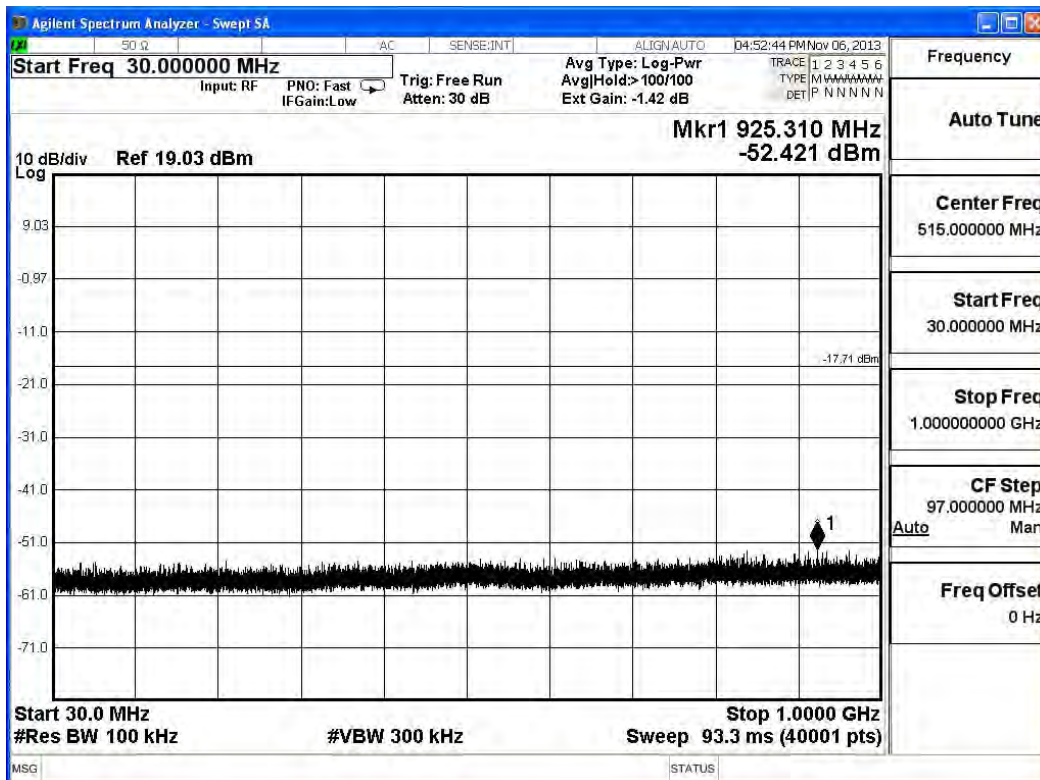

2437MHz (5GHz-9GHz)-802.11g

2437MHz (9GHz-13GHz) -802.11g

2437MHz (13GHz-17GHz)-802.11g

2437MHz (17GHz-21GHz) -802.11g

2437MHz (21GHz-25GHz)-802.11g

2462MHz (30MHz-1GHz) -802.11g

2462MHz (1GHz-5GHz)-802.11g