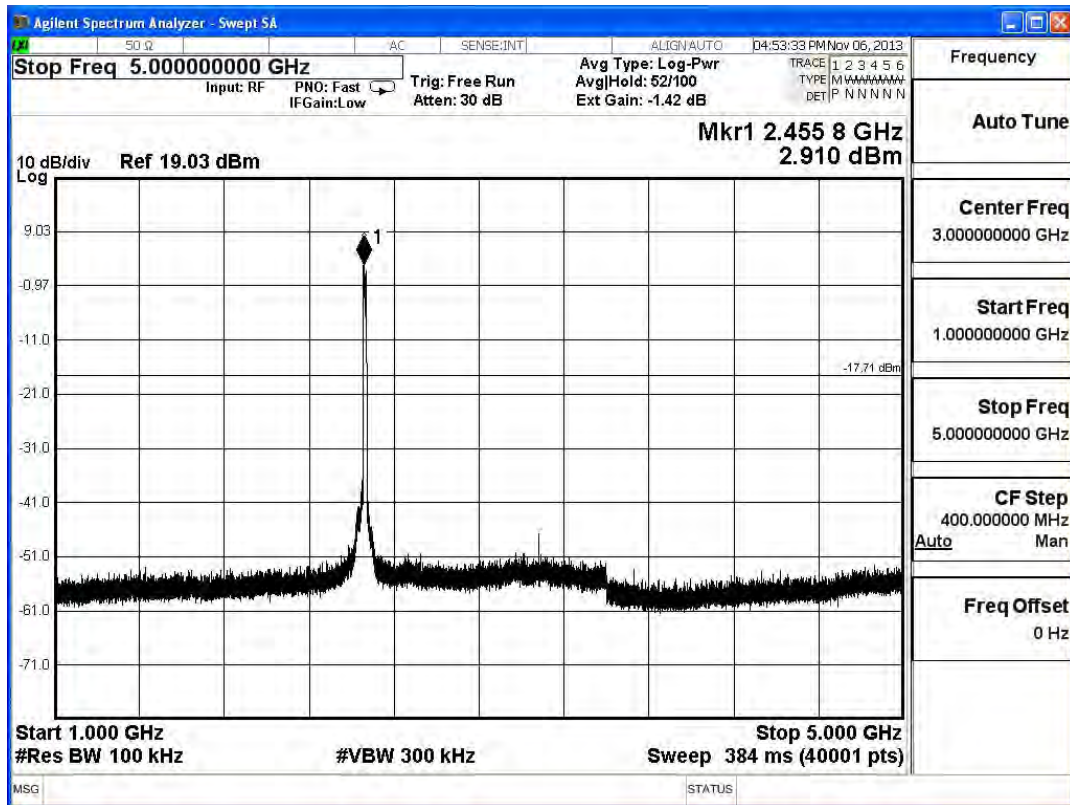

2437MHz (5GHz-9GHz)-802.11g

2437MHz (9GHz-13GHz) -802.11g

2437MHz (13GHz-17GHz)-802.11g

2437MHz (17GHz-21GHz) -802.11g

2437MHz (21GHz-25GHz)-802.11g

2462MHz (30MHz-1GHz) -802.11g

2462MHz (1GHz-5GHz)-802.11g