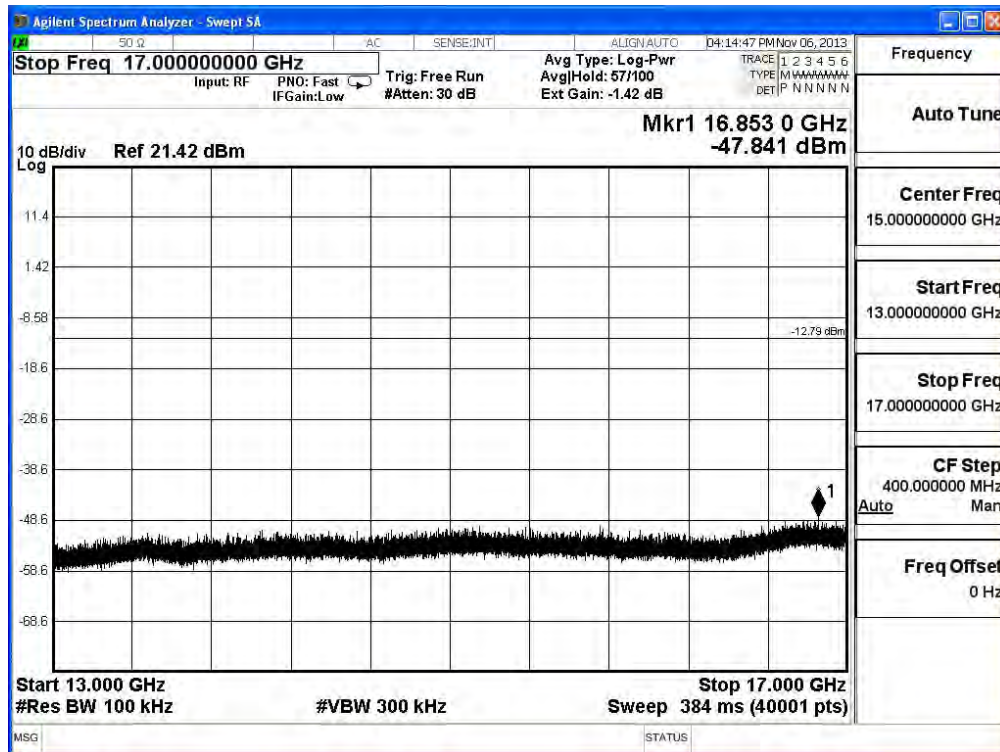

2412MHz (13GHz-17GHz)-802.11b