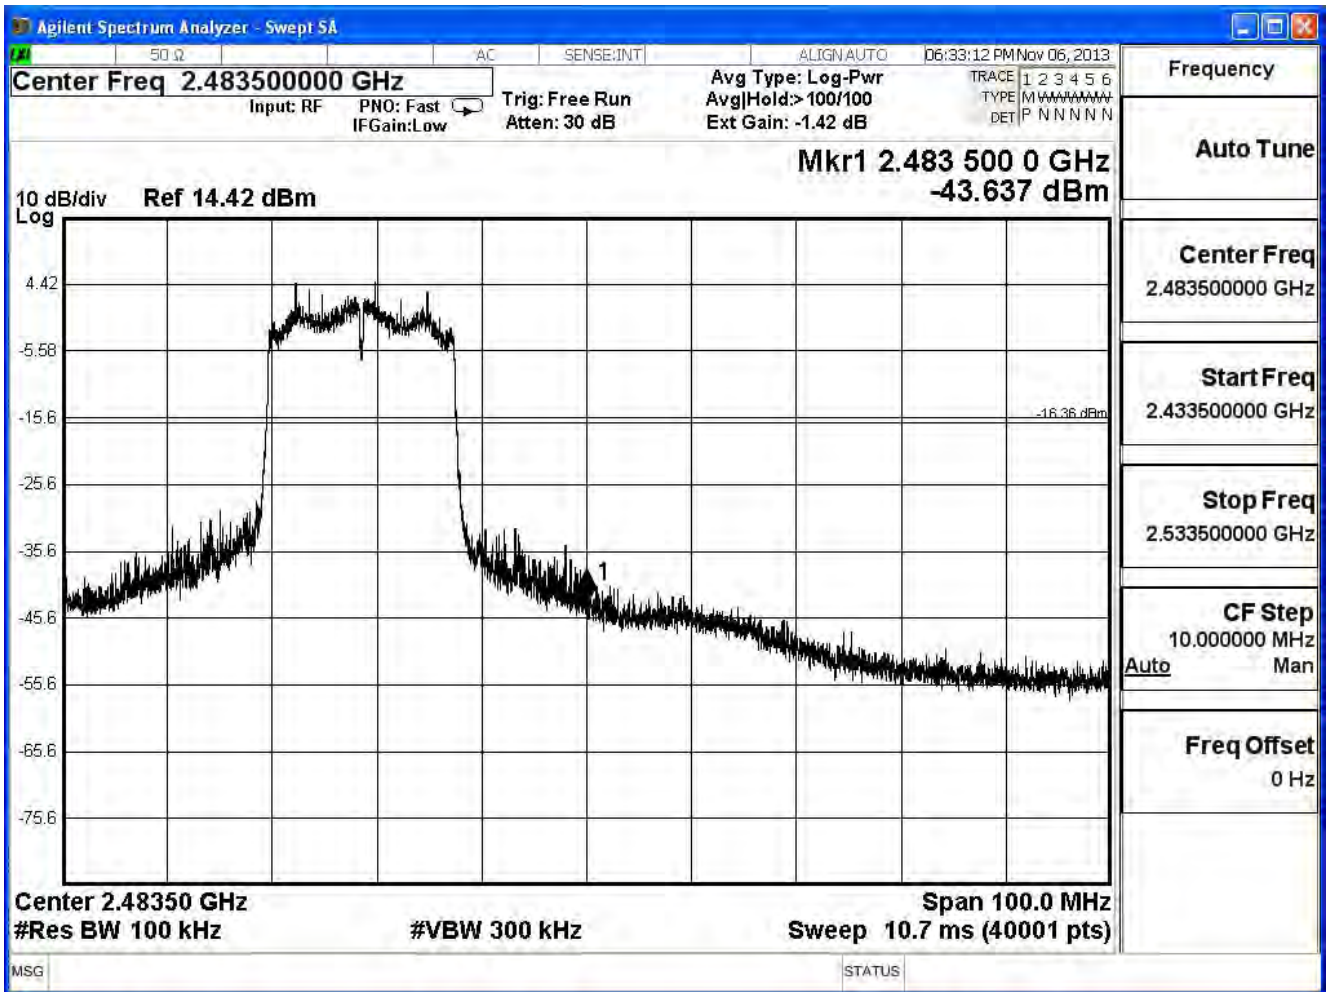

Channel 11 (2462MHz)

Product	Wireless N VDSL2 VoIP Combo WAN Gigabit IAD		
Test Item	RF antenna conducted test		
Test Mode	Mode 1: Transmit		
Date of Test	2013/11/06	Test Site	SR7

IEEE 802.11g, Antenna Gain: 2.9dBi, Duty Cycle: 1				
Channel No.	Frequency (MHz)	Measure Level (dBc)	Limit (dBc)	Result
1	2412	38.35	≥ 20	Pass
11	2462	48.18	≥ 20	Pass

Channel 01 (2412MHz)

Channel 11 (2462MHz)

Product	Wireless N VDSL2 VoIP Combo WAN Gigabit IAD		
Test Item	RF antenna conducted test		
Test Mode	Mode 1: Transmit		
Date of Test	2013/11/06	Test Site	SR7

IEEE 802.11n (20MHz), (Ant 0), Antenna Gain: 3.7dBi, Duty Cycle: 1				
Channel No.	Frequency (MHz)	Measure Level (dBc)	Limit (dBc)	Result
1	2412	40.08	≥ 20	Pass
11	2462	41.81	≥ 20	Pass

Channel 1 (2412MHz)

Channel 11 (2462MHz)

Product	Wireless N VDSL2 VoIP Combo WAN Gigabit IAD		
Test Item	RF antenna conducted test		
Test Mode	Mode 1: Transmit		
Date of Test	2013/11/06	Test Site	SR7

IEEE 802.11n (20MHz), (Ant 1), Antenna Gain: 3.7dBi, Duty Cycle: 1

Channel No.	Frequency (MHz)	Measure Level (dBc)	Limit (dBc)	Result
1	2412	39.24	≥ 20	Pass
11	2462	47.28	≥ 20	Pass

Channel 1 (2412MHz)

Channel 11 (2462MHz)

Product	Wireless N VDSL2 VoIP Combo WAN Gigabit IAD		
Test Item	RF antenna conducted test		
Test Mode	Mode 1: Transmit		
Date of Test	2013/11/06	Test Site	SR7