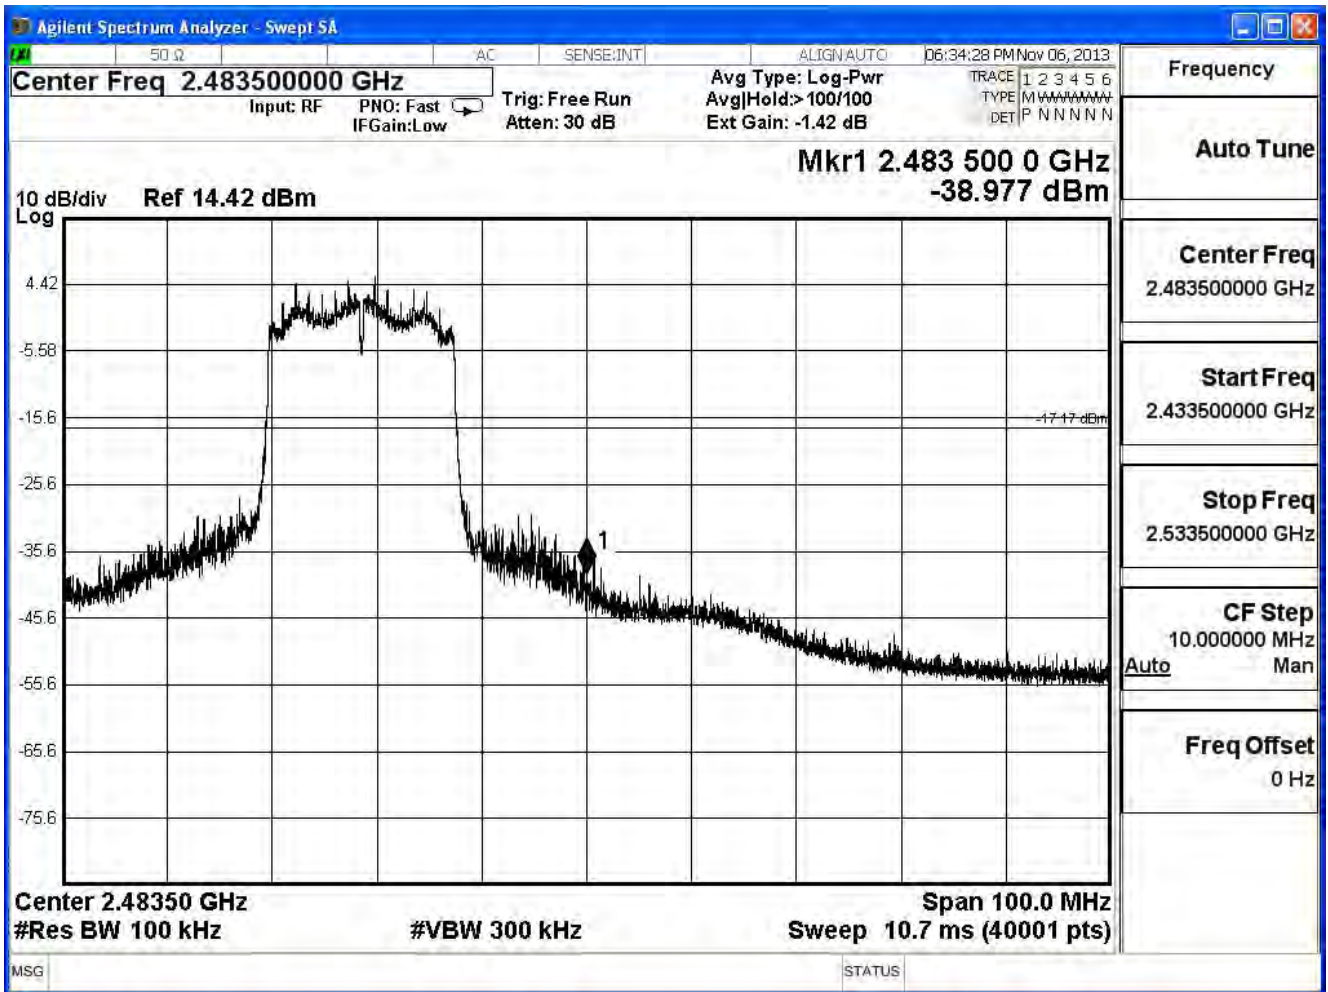

Channel 11 (2462MHz)

Product	Wireless N VDSL2 VoIP Combo WAN Gigabit IAD		
Test Item	RF antenna conducted test		
Test Mode	Mode 1: Transmit		
Date of Test	2013/11/06	Test Site	SR7

IEEE 802.11g, Antenna Gain: 2.9dBi, Duty Cycle: 1				
Channel No.	Frequency (MHz)	Measure Level (dBc)	Limit (dBc)	Result
1	2412	38.35	≥ 20	Pass
11	2462	48.18	≥ 20	Pass

Channel 01 (2412MHz)

Channel 11 (2462MHz)

Product	Wireless N VDSL2 VoIP Combo WAN Gigabit IAD		
Test Item	RF antenna conducted test		
Test Mode	Mode 1: Transmit		
Date of Test	2013/11/06	Test Site	SR7

IEEE 802.11n (20MHz), (Ant 0), Antenna Gain: 3.7dBi, Duty Cycle: 1				
Channel No.	Frequency (MHz)	Measure Level (dBc)	Limit (dBc)	Result
1	2412	40.08	≥ 20	Pass
11	2462	41.81	≥ 20	Pass

Channel 1 (2412MHz)

Channel 11 (2462MHz)

Product	Wireless N VDSL2 VoIP Combo WAN Gigabit IAD		
Test Item	RF antenna conducted test		
Test Mode	Mode 1: Transmit		
Date of Test	2013/11/06	Test Site	SR7

IEEE 802.11n (20MHz), (Ant 1), Antenna Gain: 3.7dBi, Duty Cycle: 1