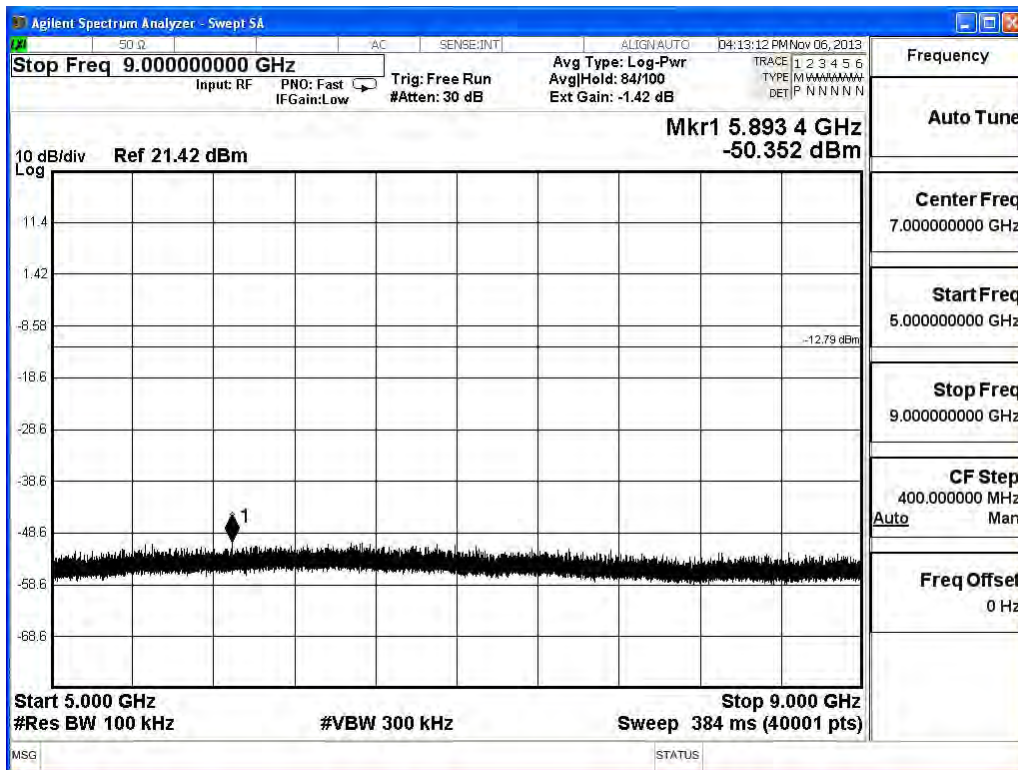

2412MHz (5GHz-9GHz)-802.11b