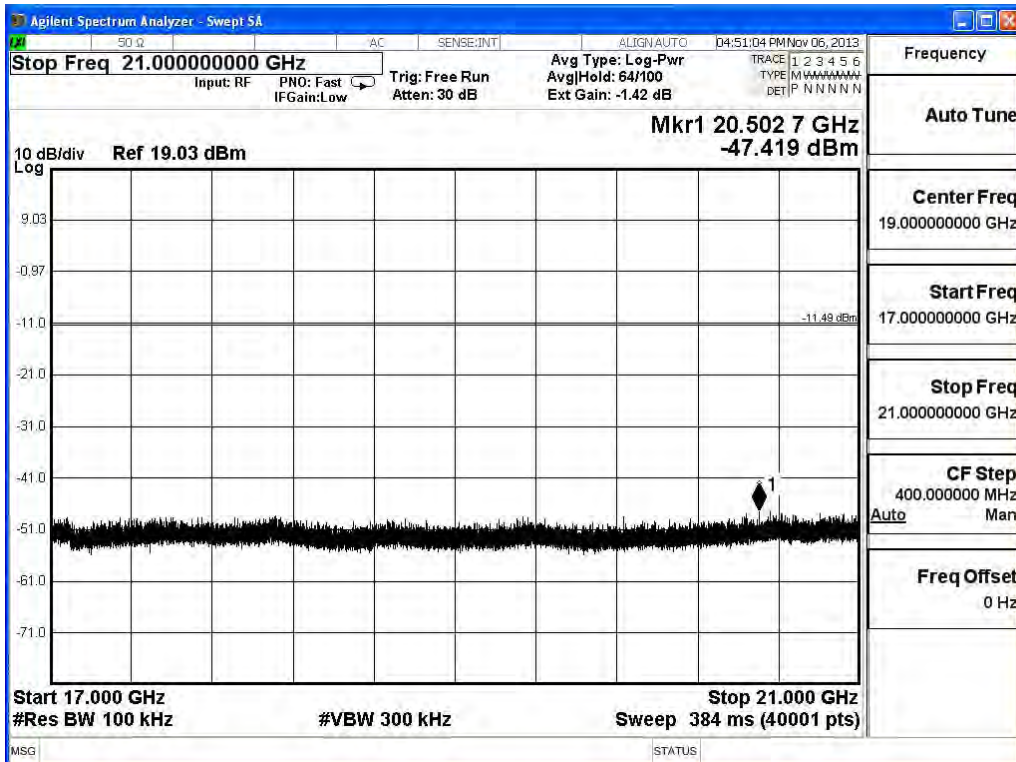

2437MHz (5GHz-9GHz)-802.11g

2437MHz (9GHz-13GHz) -802.11g

2437MHz (13GHz-17GHz)-802.11g

2437MHz (17GHz-21GHz) -802.11g

2437MHz (21GHz-25GHz)-802.11g

2462MHz (30MHz-1GHz) -802.11g

2462MHz (1GHz-5GHz)-802.11g