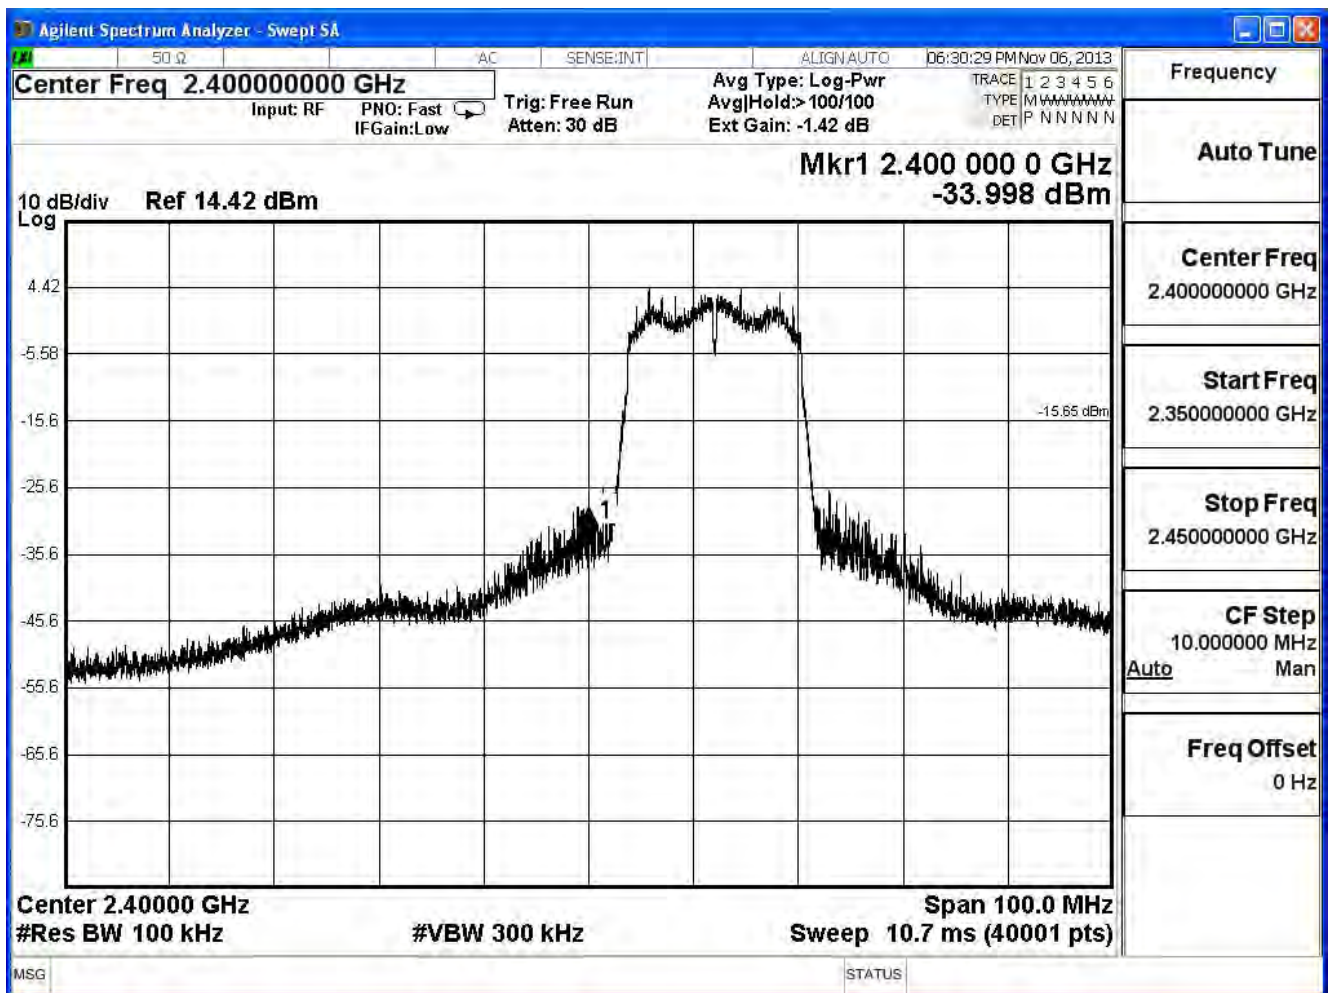

Channel 11 (2462MHz)

Product	Wireless N VDSL2 VoIP Combo WAN Gigabit IAD		
Test Item	RF antenna conducted test		
Test Mode	Mode 1: Transmit		
Date of Test	2013/11/06	Test Site	SR7

IEEE 802.11g, Antenna Gain: 2.9dBi, Duty Cycle: 1				
Channel No.	Frequency (MHz)	Measure Level (dBc)	Limit (dBc)	Result
1	2412	38.35	≥ 20	Pass
11	2462	48.18	≥ 20	Pass

Channel 01 (2412MHz)

Channel 11 (2462MHz)

Product	Wireless N VDSL2 VoIP Combo WAN Gigabit IAD		
Test Item	RF antenna conducted test		
Test Mode	Mode 1: Transmit		
Date of Test	2013/11/06	Test Site	SR7

IEEE 802.11n (20MHz), (Ant 0), Antenna Gain: 3.7dBi, Duty Cycle: 1				
Channel No.	Frequency (MHz)	Measure Level (dBc)	Limit (dBc)	Result
1	2412	40.08	≥ 20	Pass
11	2462	41.81	≥ 20	Pass

Channel 1 (2412MHz)

Channel 11 (2462MHz)

Product	Wireless N VDSL2 VoIP Combo WAN Gigabit IAD		
Test Item	RF antenna conducted test		
Test Mode	Mode 1: Transmit		
Date of Test	2013/11/06	Test Site	SR7

IEEE 802.11n (20MHz), (Ant 1), Antenna Gain: 3.7dBi, Duty Cycle: 1