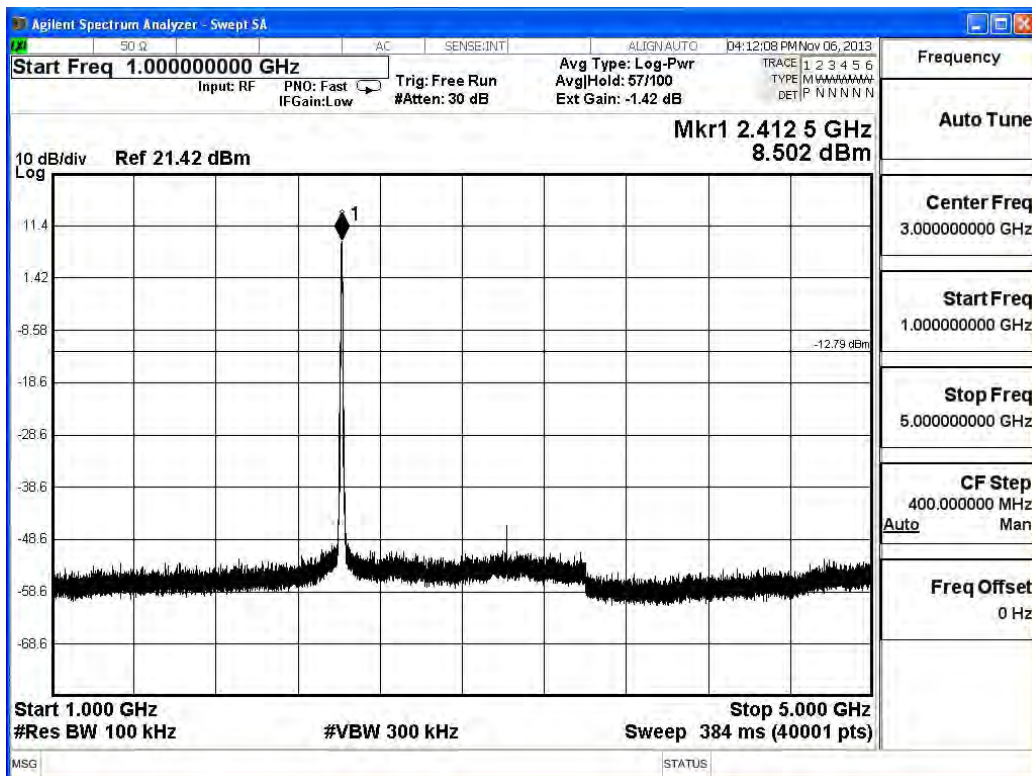

2412MHz (1GHz-5GHz) -802.11b