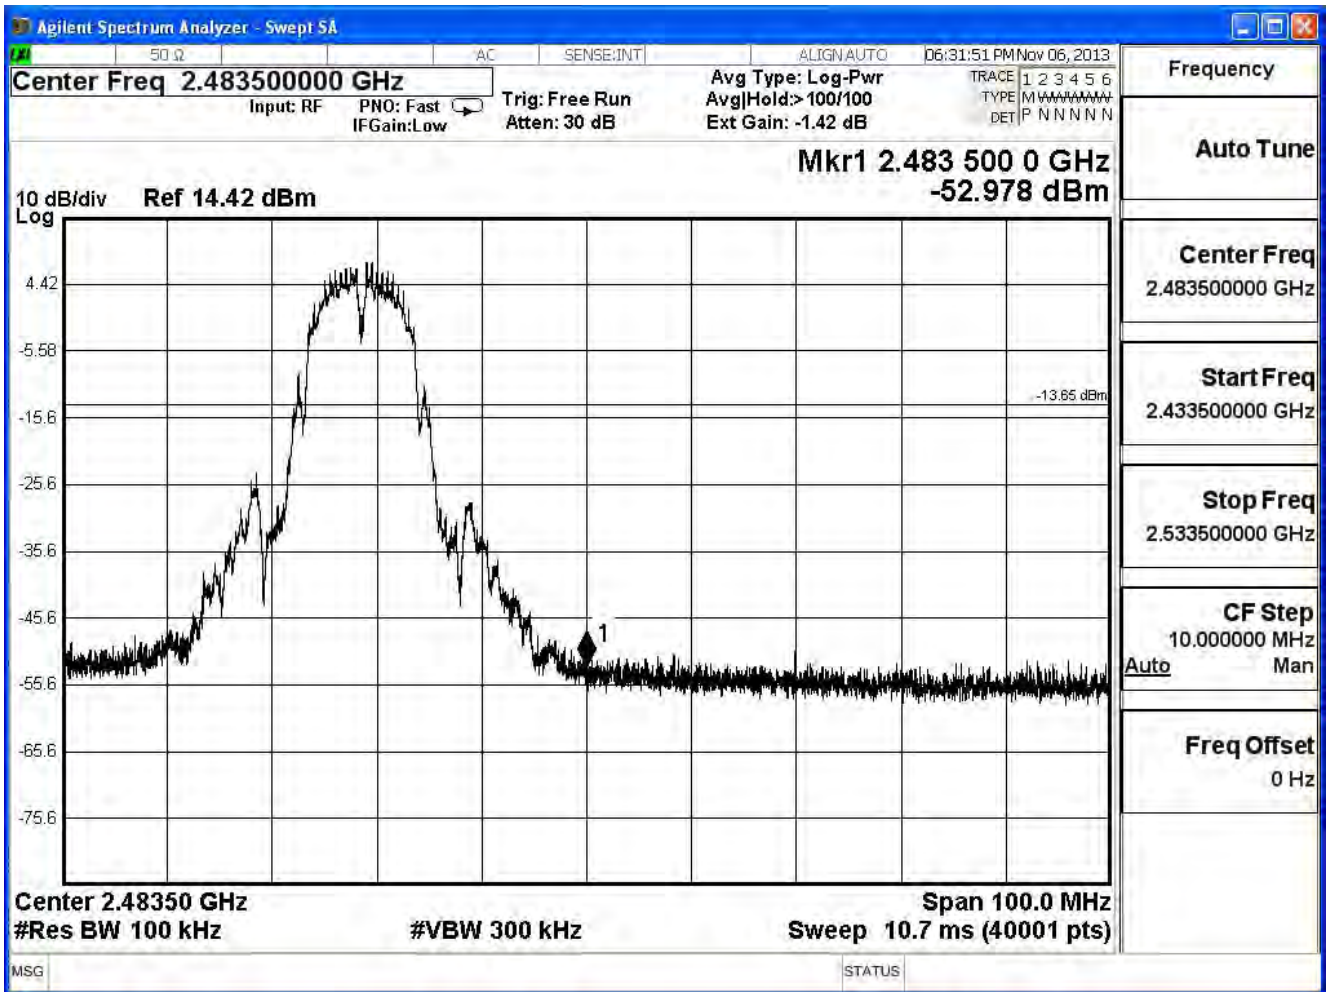

Channel 11 (2462MHz)

Product	Wireless N VDSL2 VoIP Combo WAN Gigabit IAD		
Test Item	RF antenna conducted test		
Test Mode	Mode 1: Transmit		
Date of Test	2013/11/06	Test Site	SR7

IEEE 802.11g, Antenna Gain: 2.9dBi, Duty Cycle: 1				
Channel No.	Frequency (MHz)	Measure Level (dBc)	Limit (dBc)	Result
1	2412	38.35	≥ 20	Pass
11	2462	48.18	≥ 20	Pass

Channel 01 (2412MHz)

Channel 11 (2462MHz)

Product	Wireless N VDSL2 VoIP Combo WAN Gigabit IAD		
Test Item	RF antenna conducted test		
Test Mode	Mode 1: Transmit		
Date of Test	2013/11/06	Test Site	SR7

IEEE 802.11n (20MHz), (Ant 0), Antenna Gain: 3.7dBi, Duty Cycle: 1				
Channel No.	Frequency (MHz)	Measure Level (dBc)	Limit (dBc)	Result
1	2412	40.08	≥ 20	Pass
11	2462	41.81	≥ 20	Pass

Channel 1 (2412MHz)

Channel 11 (2462MHz)

Product	Wireless N VDSL2 VoIP Combo WAN Gigabit IAD		
Test Item	RF antenna conducted test		
Test Mode	Mode 1: Transmit		
Date of Test	2013/11/06	Test Site	SR7

IEEE 802.11n (20MHz), (Ant 1), Antenna Gain: 3.7dBi, Duty Cycle: 1