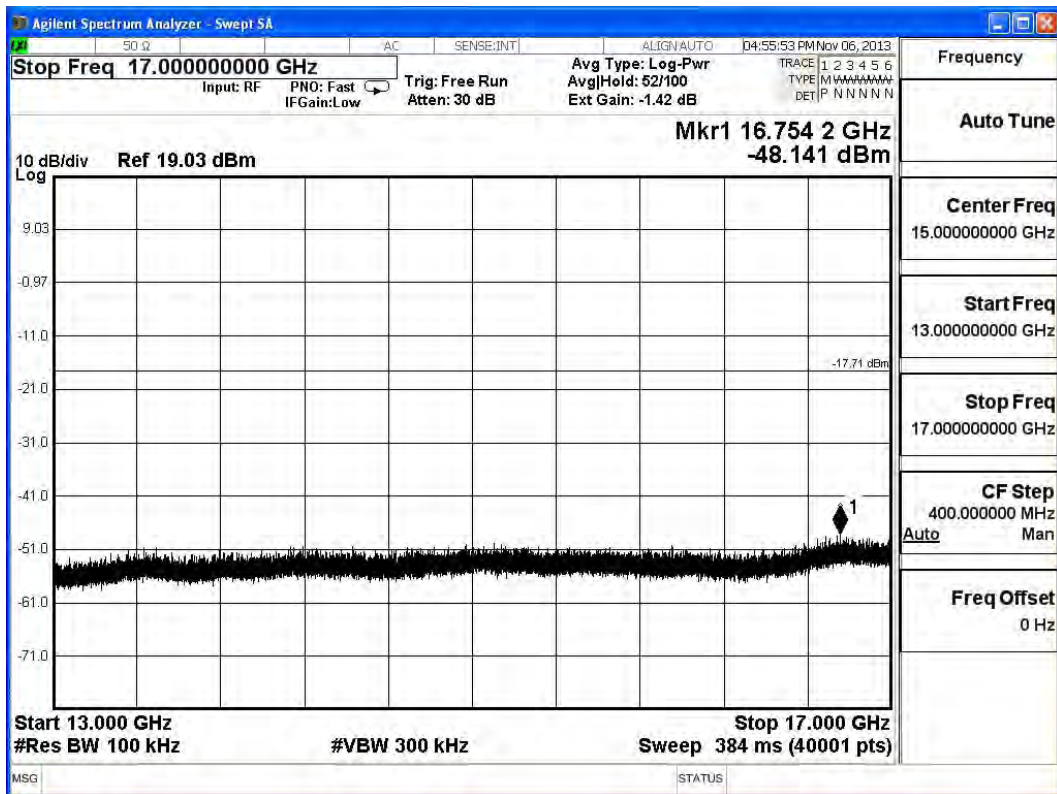

2462MHz (13GHz-17GHz) -802.11g