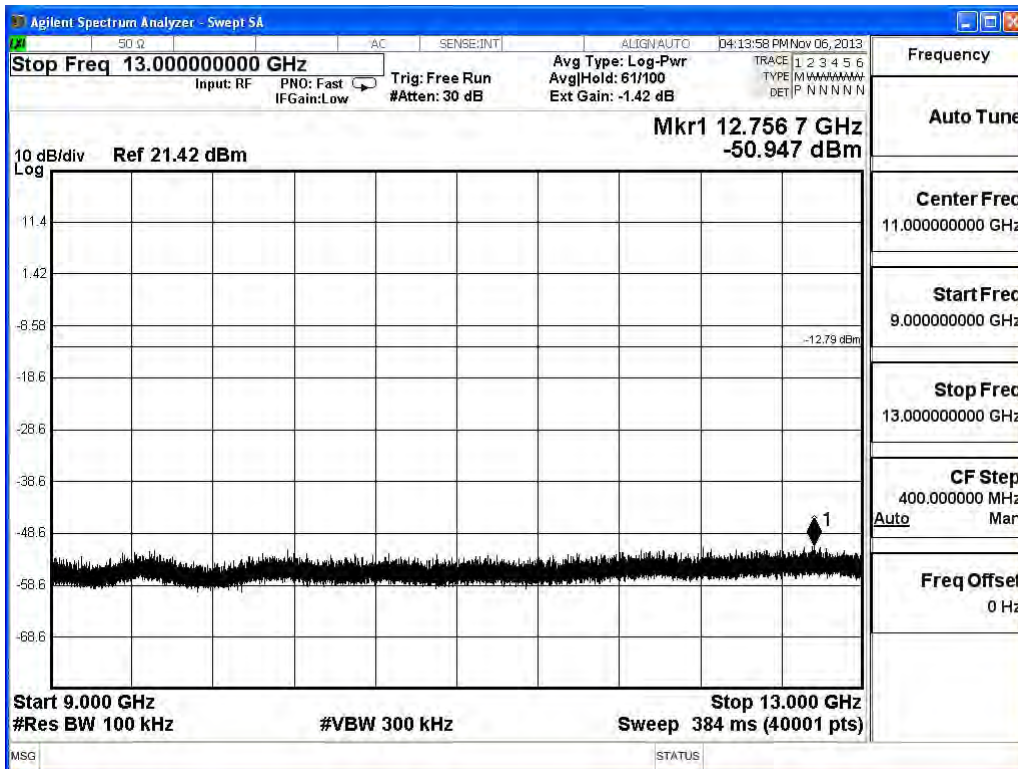

2412MHz (9GHz-13GHz) -802.11b