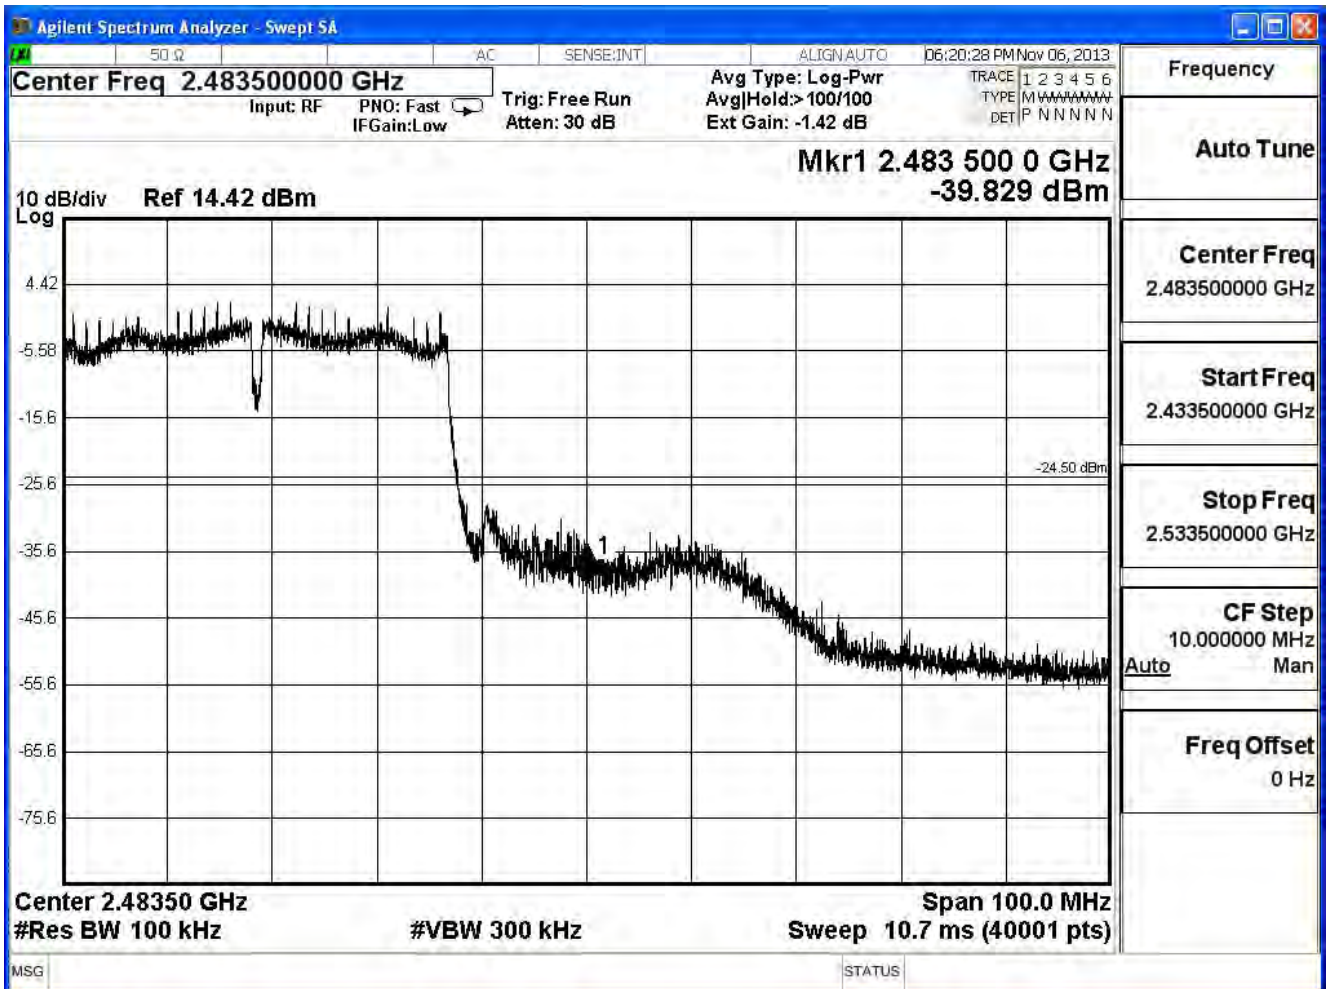

Channel 9 (2452MHz)