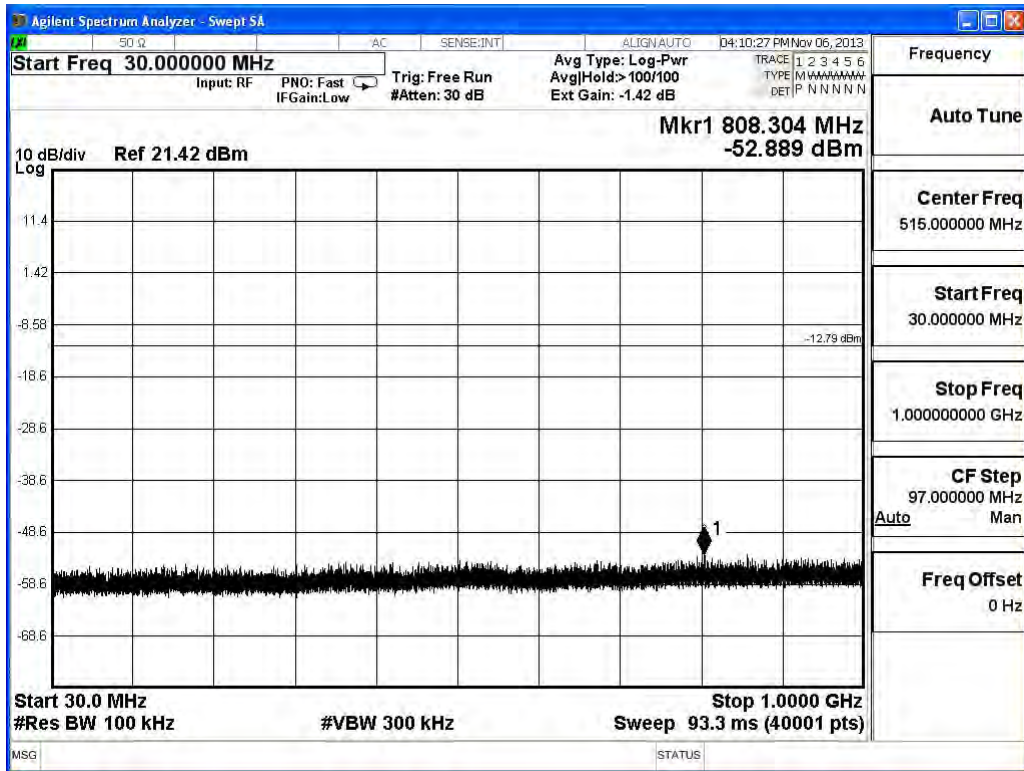

Channel No.	Frequency (MHz)	Measure Level (dBc)	Limit (dBc)	Result
3	2422	34.60	≥ 20	Pass
9	2452	44.33	≥ 20	Pass

Channel 3 (2422MHz)

Channel 9 (2452MHz)

2412MHz (30MHz-1GHz)-802.11b

2412MHz (1GHz-5GHz) -802.11b