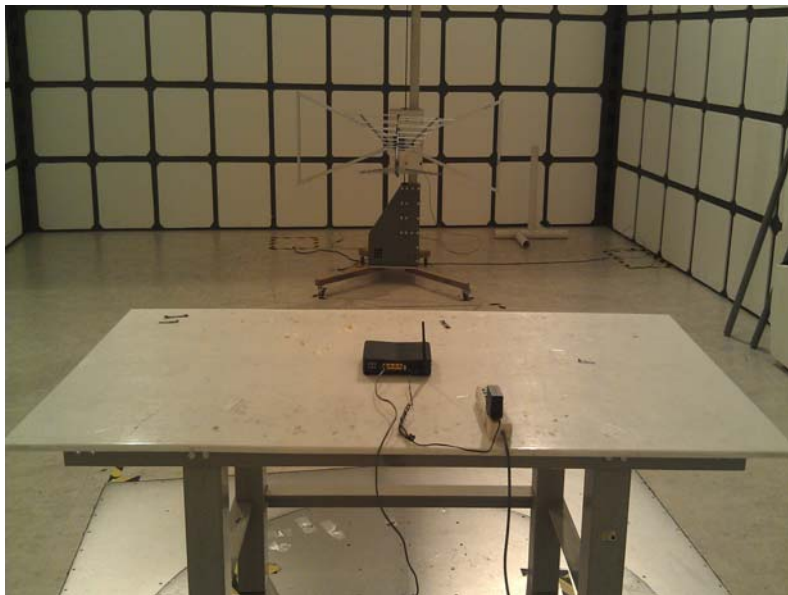

TEST SETUP PHOTOGRAPHS OF EUT

AC POWER LINE CONDUCTED EMISSION TEST

RADEATED EMISSION TEST

Below 1G

Above 1G