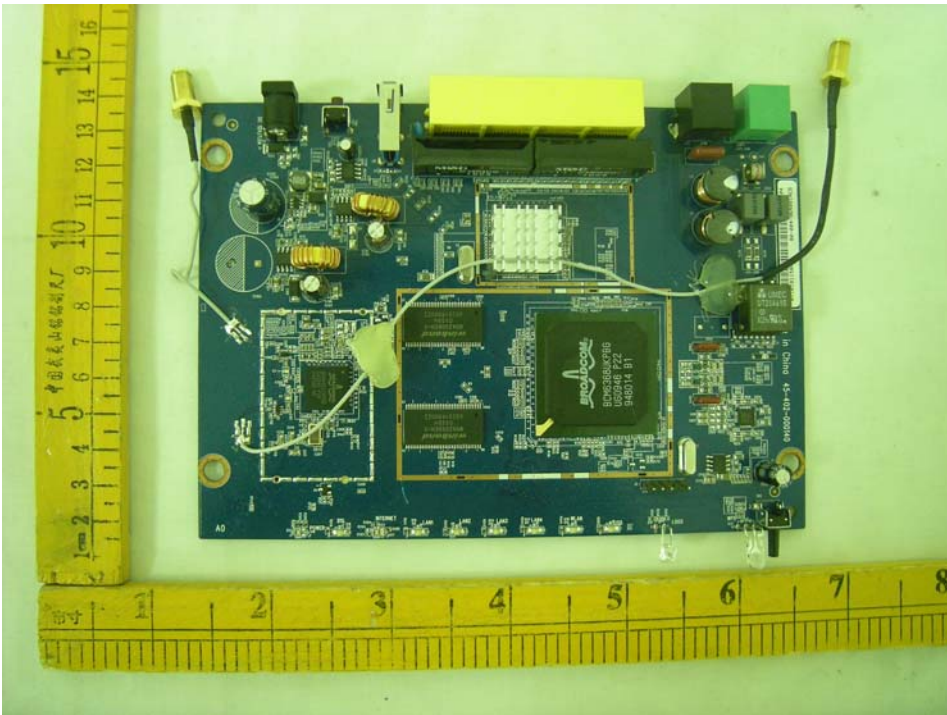

802.11n VDSL2+ 4-port Gigabit Ethernet USB Gateway (Model name: P-870HNU-51c for Qwest)

Inside photo:

1)

2)

3)

4)