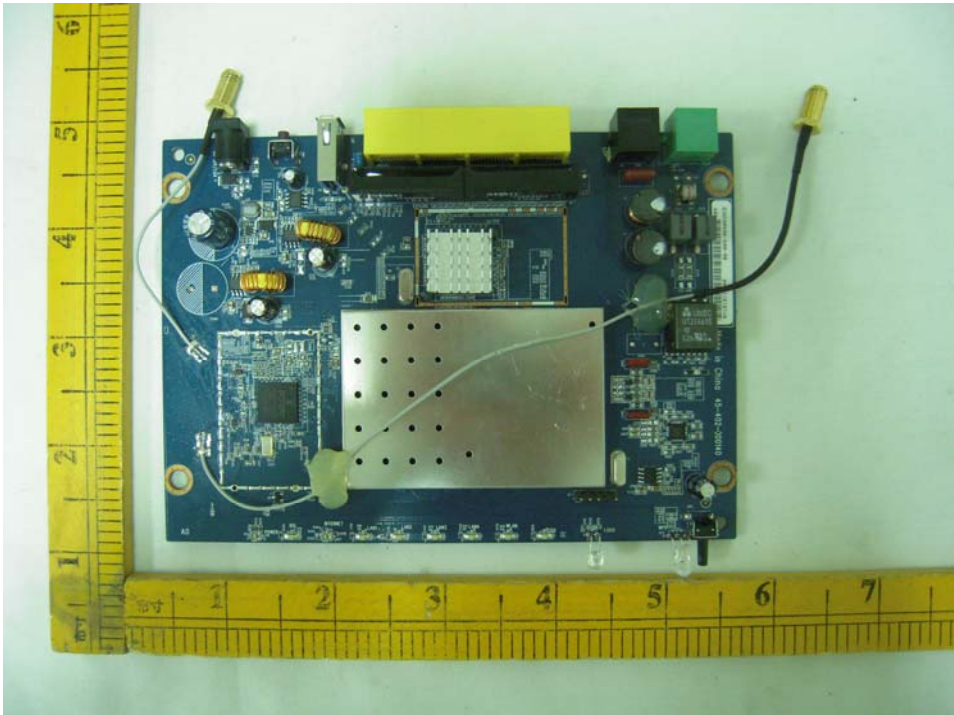

802.11n VDSL2+ 4-port Gigabit Ethernet USB Gateway (Model name: P-870HNU-51c for Qwest)

Inside photo:

1)

2)

3)

4)