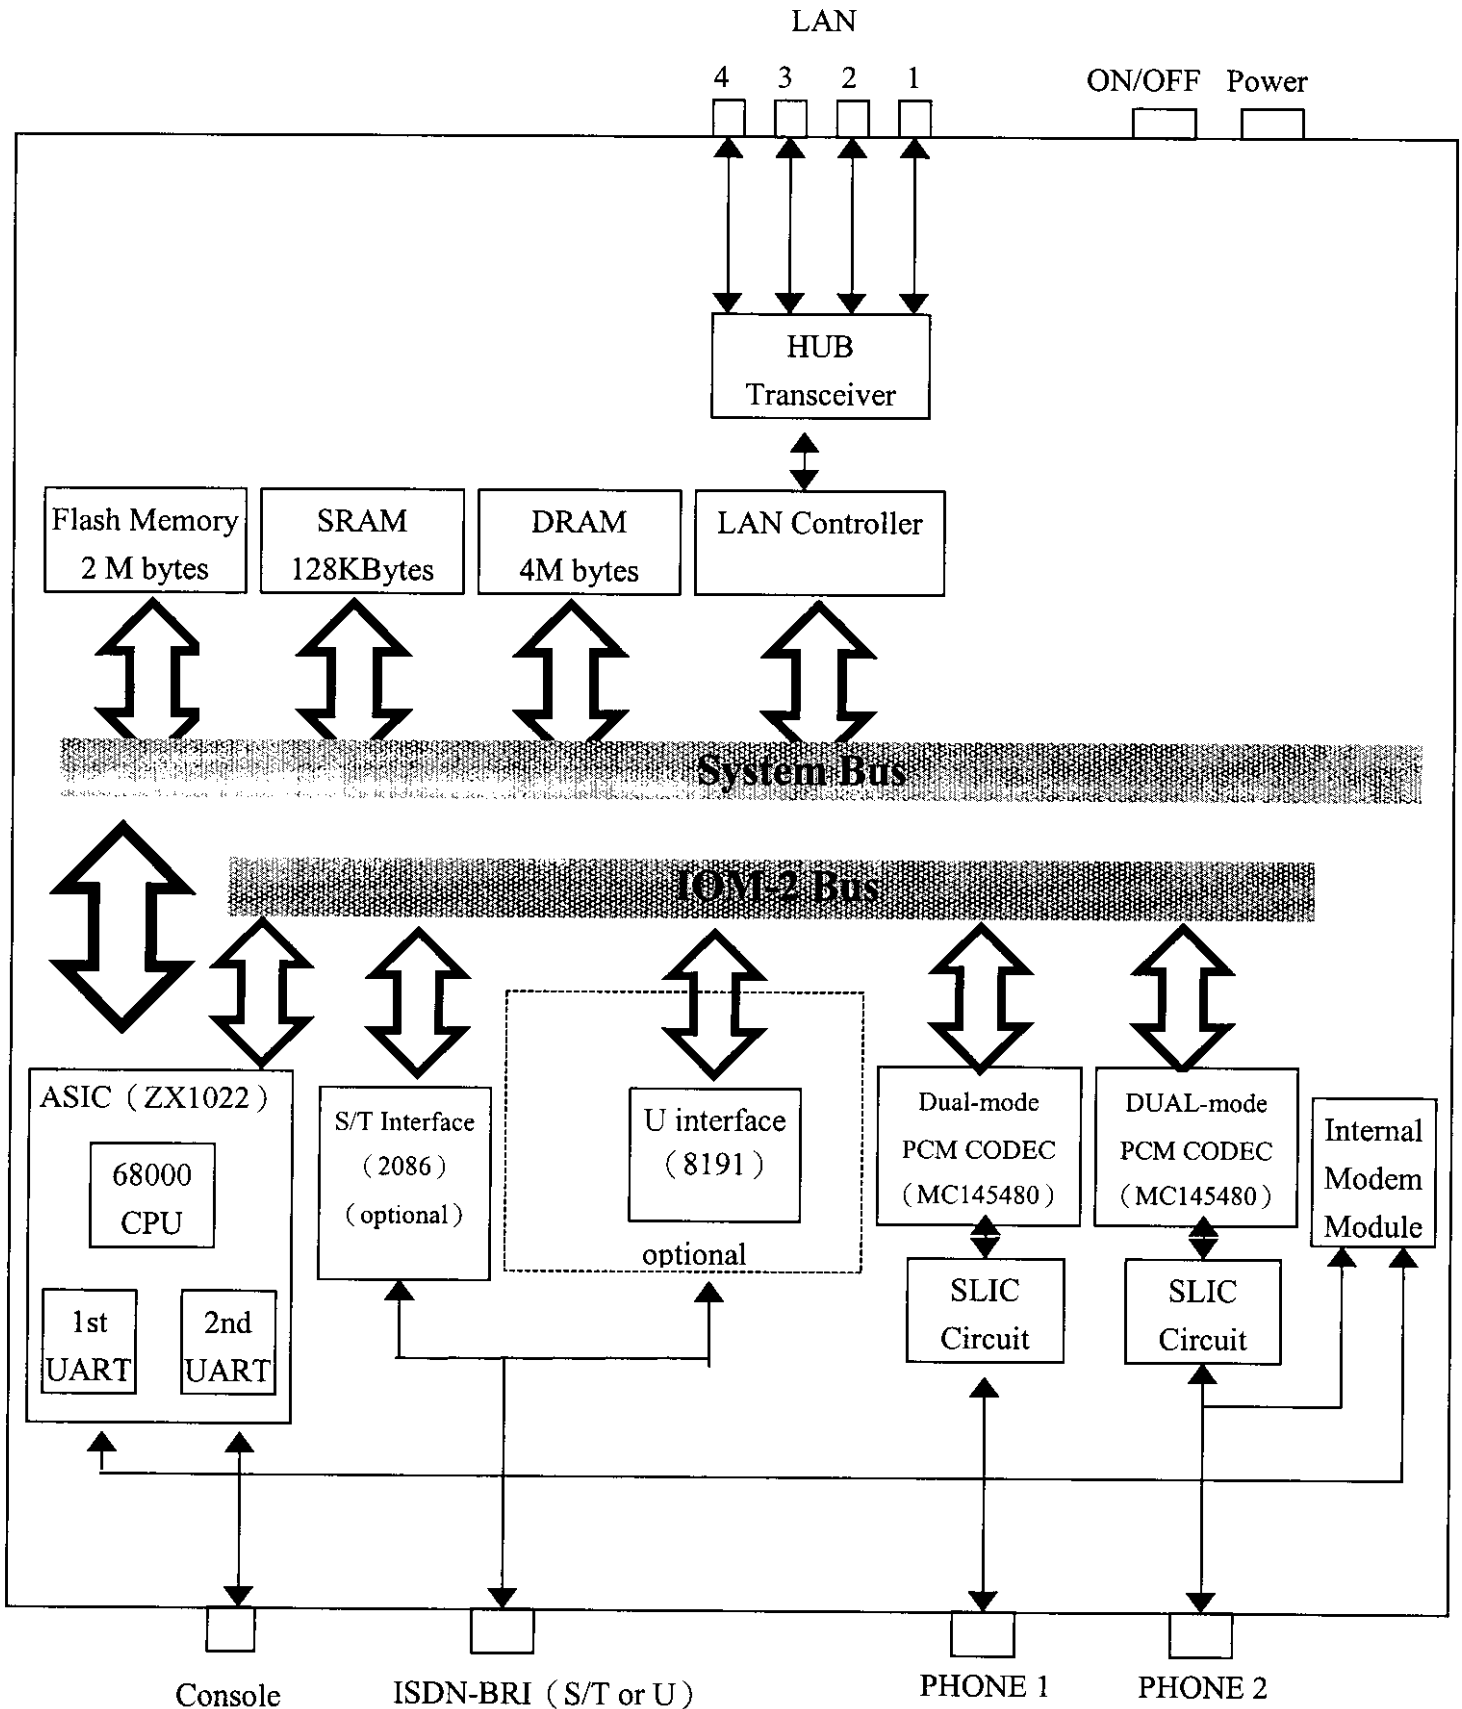

P128IMH (S/T & U) Block Diagram

The difference of the series model

Company : ZyXEL COMMUNICATIONS CORPORATION

Sample Name : ISDN Hub Router / Remote Access Router

Model Different Item	Prestige 100IH-U	Prestige 128IMH-U
External Feature 、 color	O	O
Operating Software	O	O
Circuits Design	O	O
PCB Layout	O	O
Modem Module	Without modem module	With one piece modem module
Power Supply	O	O
Remark : “ O ” means all the same.		