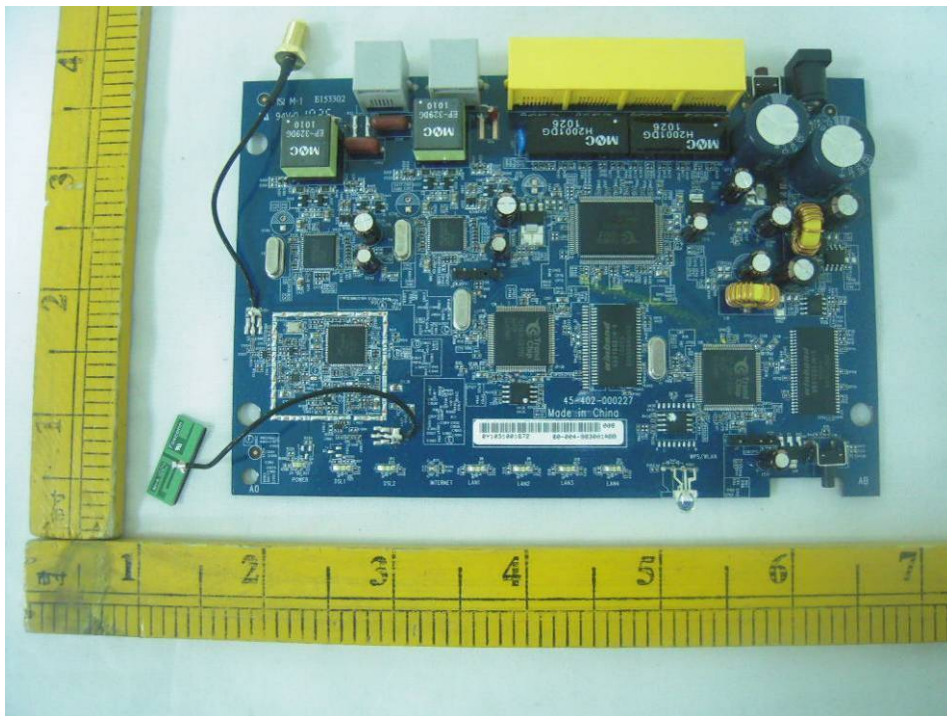

# 802.11n Dual ADSL 2+ 4-port Gateway (Model name: P-664HN-T1)

Inside photo:

1)

2)

3)