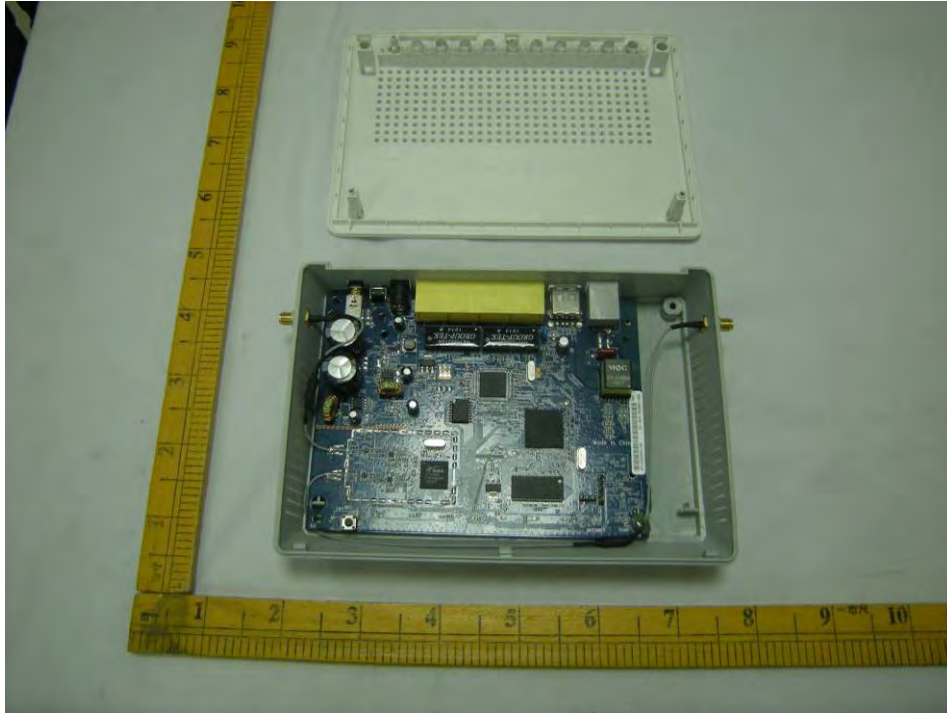

802.11n Wireless ADSL2+ 4-port Security Gateway (Model name: P-661HNU-F1)

Inside photo:

1)

2)

3)