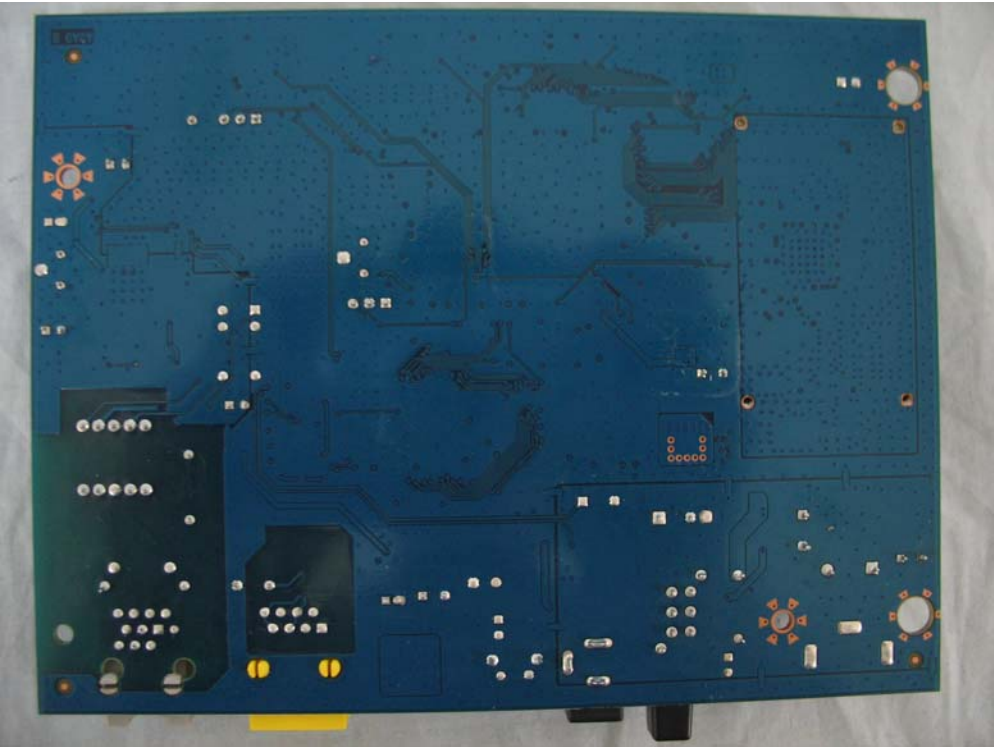

## 802.11g Wireless ADSL2+ Router

(M/N: P-660W-T1 v2, P-660W-T3 v2, 401793)

### ➤ EUT Photograph – Internal Photographs

(1) EUT Photo

(2) EUT Photo

(3) EUT Photo

(4) EUT Photo

(5) EUT Photo