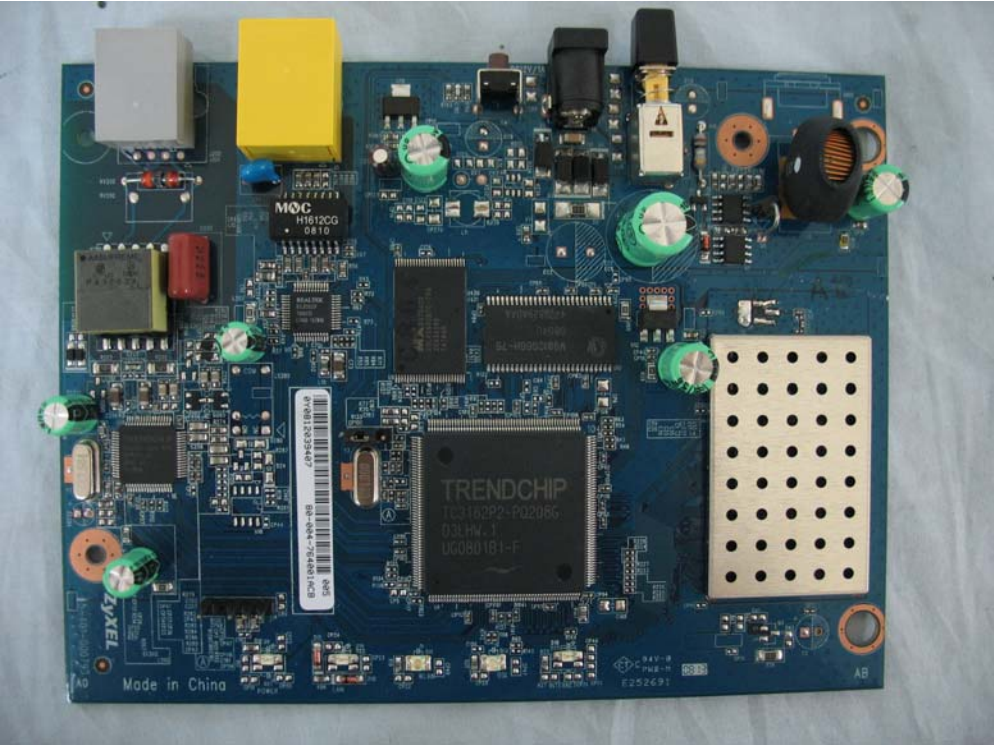

## 802.11g Wireless ADSL2+ Router

(M/N: P-660W-T1 v2, P-660W-T3 v2, 401793)

### ➤ EUT Photograph – Internal Photographs

(1) EUT Photo

(2) EUT Photo

(3) EUT Photo

(4) EUT Photo

(5) EUT Photo