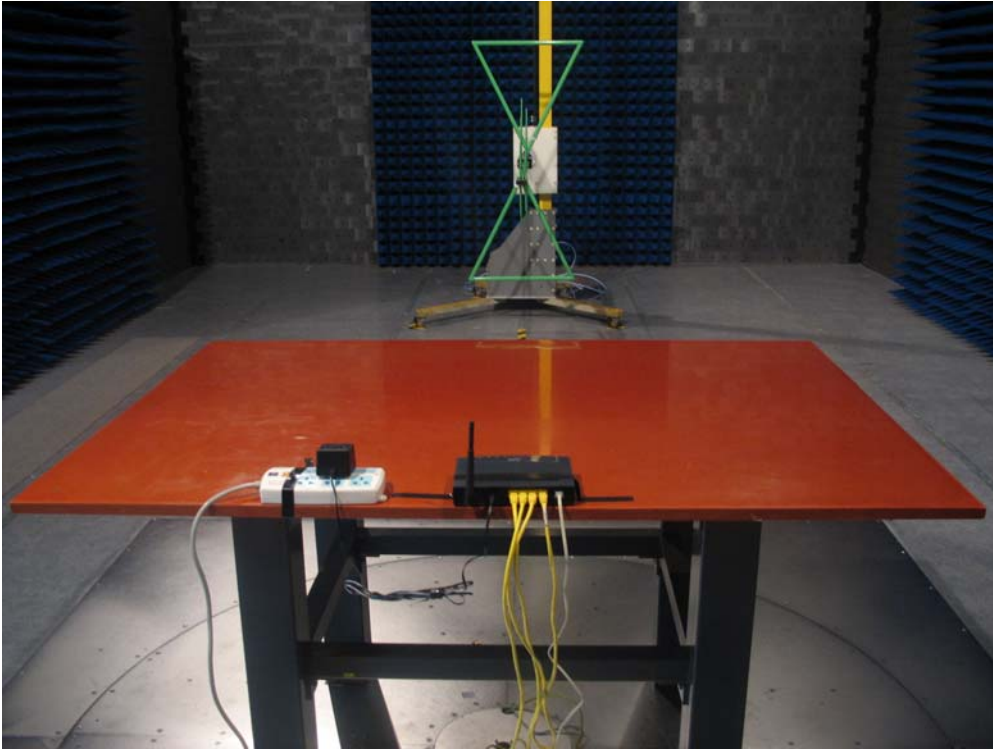

802.11g Wireless ADSL 2+4-port Gateway

(M/N:P-660HW-T1 v2)

➤ Test Setup Photographs

Test Mode: Mode 1: Transmitter by 802.11b

Description: Front View of Radiated Test for Under 1GHz

Test Mode: Mode 1: Transmitter by 802.11b

Description: Back View of Radiated Test for Under 1GHz

Test Mode: Mode 1: Transmitter by 802.11b

Description: Front View of Radiated Test for Above 1GHz

Test Mode: Mode 1: Transmitter by 802.11b

Description: Back View of Radiated Test for Above 1GHz

Test Mode: Mode 2: Transmitter by 802.11g

Description: Front View of Radiated Test for Under 1GHz

Test Mode: Mode 2: Transmitter by 802.11g

Description: Back View of Radiated Test for Under 1GHz

Test Mode: Mode 2: Transmitter by 802.11g

Description: Front View of Radiated Test for Above 1GHz

Test Mode: Mode 2: Transmitter by 802.11g

Description: Back View of Radiated Test for Above 1GHz

Test Mode: Mode 1: Transmitter by 802.11b

Description: Conducted Spurious Emission Test for 18G-25G