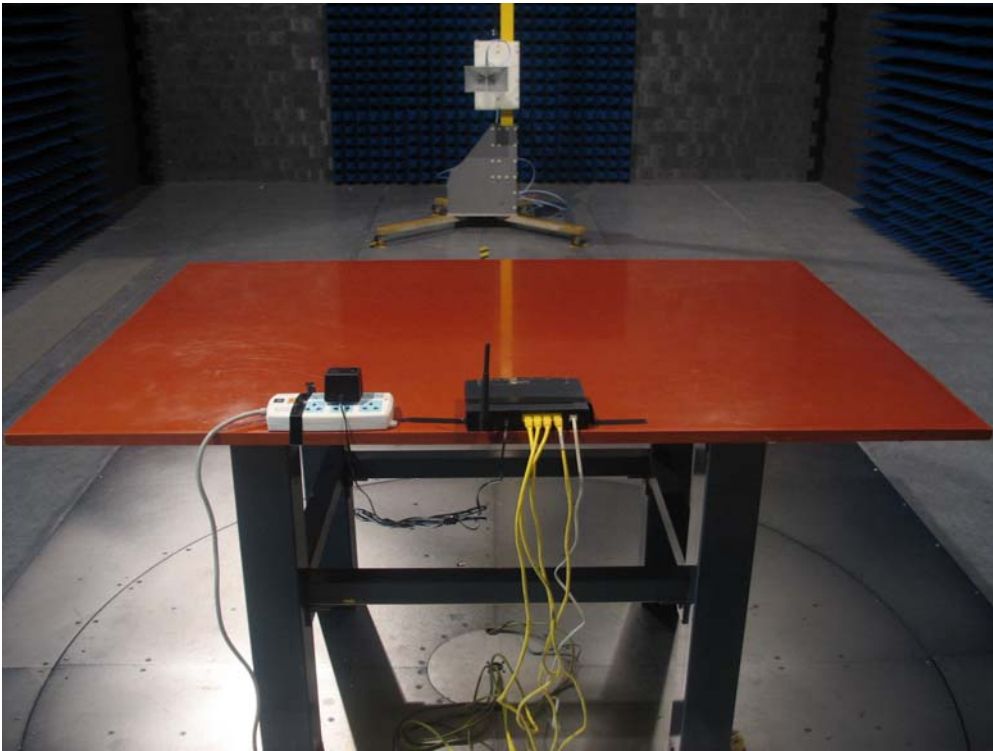

Description: Back View of Radiated Test for Under 1GHz

Test Mode: Mode 1: Transmitter by 802.11b

Description: Front View of Radiated Test for Above 1GHz

Test Mode: Mode 1: Transmitter by 802.11b

Description: Back View of Radiated Test for Above 1GHz

Test Mode: Mode 2: Transmitter by 802.11g

Description: Front View of Radiated Test for Under 1GHz

Test Mode: Mode 2: Transmitter by 802.11g

Description: Back View of Radiated Test for Under 1GHz

Test Mode: Mode 2: Transmitter by 802.11g

Description: Front View of Radiated Test for Above 1GHz

Test Mode: Mode 2: Transmitter by 802.11g

Description: Back View of Radiated Test for Above 1GHz

Test Mode: Mode 1: Transmitter by 802.11b

Description: Conducted Spurious Emission Test for 18G-25G