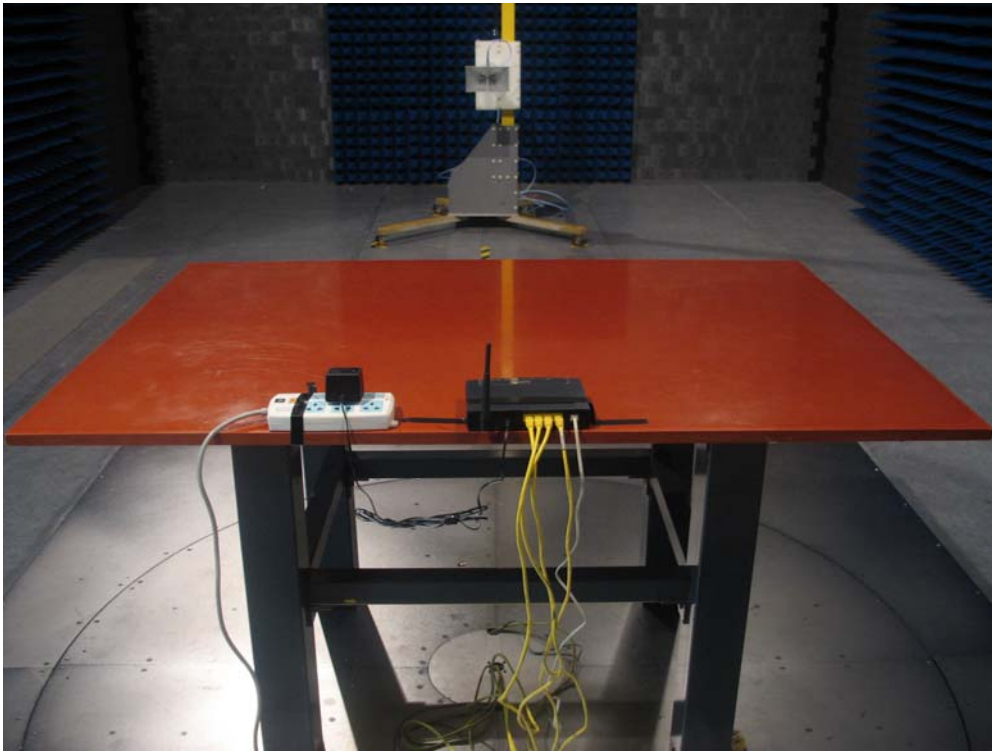

Test Mode: Mode 2: Transmitter by 802.11g

Description: Front View of Radiated Test for Under 1GHz

Test Mode: Mode 2: Transmitter by 802.11g

Description: Back View of Radiated Test for Under 1GHz

Test Mode: Mode 2: Transmitter by 802.11g

Description: Front View of Radiated Test for Above 1GHz

Test Mode: Mode 2: Transmitter by 802.11g

Description: Back View of Radiated Test for Above 1GHz

Test Mode: Mode 1: Transmitter by 802.11b

Description: Conducted Spurious Emission Test for 18G-25G