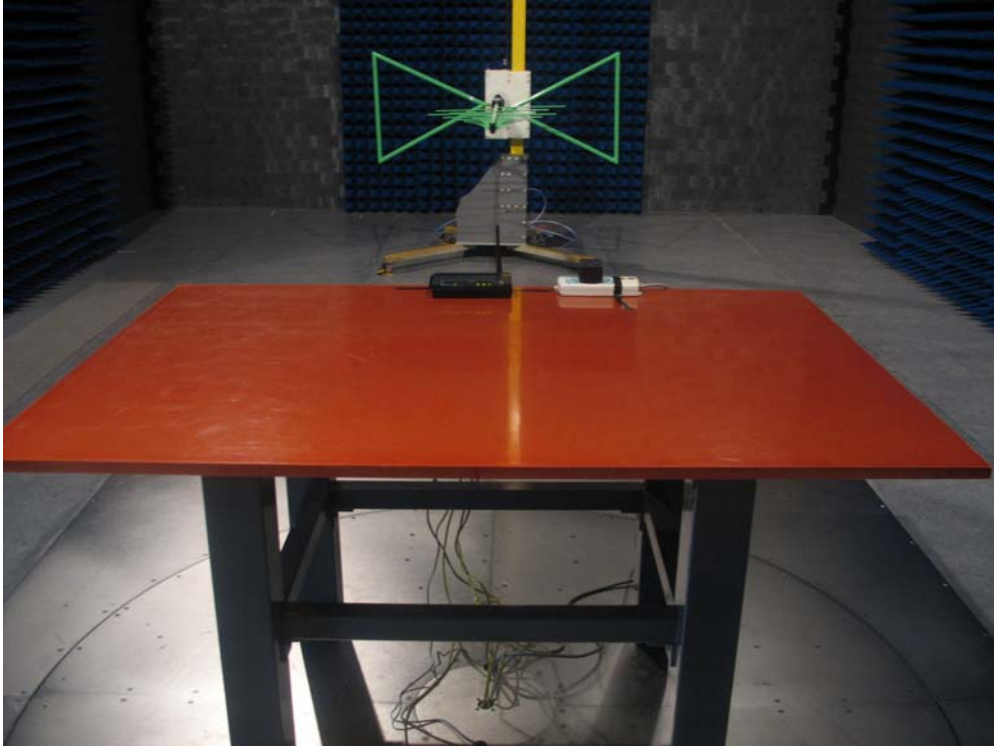

802.11g Wireless ADSL 2+4-port Gateway

(M/N:P-660HW-T1 v2)

➤ Test Setup Photographs

Test Mode: Mode 1: Transmitter by 802.11b

Description: Front View of Radiated Test for Under 1GHz

Test Mode: Mode 1: Transmitter by 802.11b

Description: Back View of Radiated Test for Under 1GHz

Test Mode: Mode 1: Transmitter by 802.11b

Description: Front View of Radiated Test for Above 1GHz

Test Mode: Mode 1: Transmitter by 802.11b

Description: Back View of Radiated Test for Above 1GHz

Test Mode: Mode 2: Transmitter by 802.11g

Description: Front View of Radiated Test for Under 1GHz

Test Mode: Mode 2: Transmitter by 802.11g

Description: Back View of Radiated Test for Under 1GHz

Test Mode: Mode 2: Transmitter by 802.11g

Description: Front View of Radiated Test for Above 1GHz

Test Mode: Mode 2: Transmitter by 802.11g

Description: Back View of Radiated Test for Above 1GHz

Test Mode: Mode 1: Transmitter by 802.11b

Description: Conducted Spurious Emission Test for 18G-25G