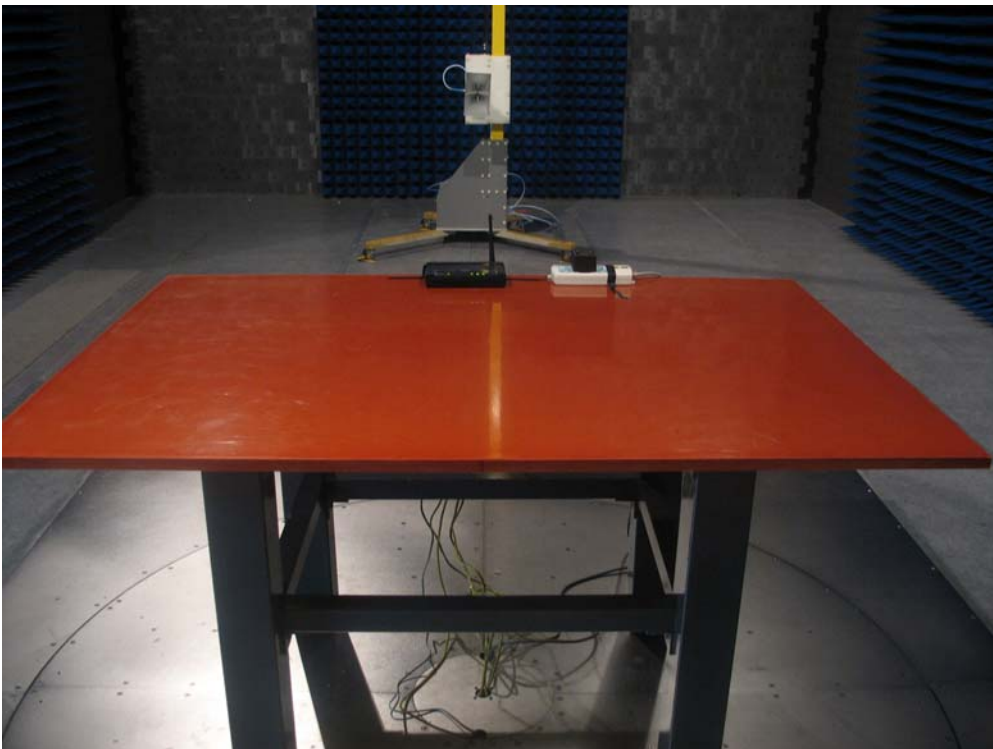

802.11g Wireless ADSL 2+4-port Gateway

(M/N:P-660HW-T1 v2)

➤ Test Setup Photographs

Test Mode: Mode 1: Transmitter by 802.11b

Description: Front View of Radiated Test for Under 1GHz

Test Mode: Mode 1: Transmitter by 802.11b

Description: Back View of Radiated Test for Under 1GHz

Test Mode: Mode 1: Transmitter by 802.11b

Description: Front View of Radiated Test for Above 1GHz

Test Mode: Mode 1: Transmitter by 802.11b

Description: Back View of Radiated Test for Above 1GHz

Test Mode: Mode 2: Transmitter by 802.11g

Description: Front View of Radiated Test for Under 1GHz

Test Mode: Mode 2: Transmitter by 802.11g

Description: Back View of Radiated Test for Under 1GHz

Test Mode: Mode 2: Transmitter by 802.11g

Description: Front View of Radiated Test for Above 1GHz

Test Mode: Mode 2: Transmitter by 802.11g

Description: Back View of Radiated Test for Above 1GHz

Test Mode: Mode 1: Transmitter by 802.11b

Description: Conducted Spurious Emission Test for 18G-25G