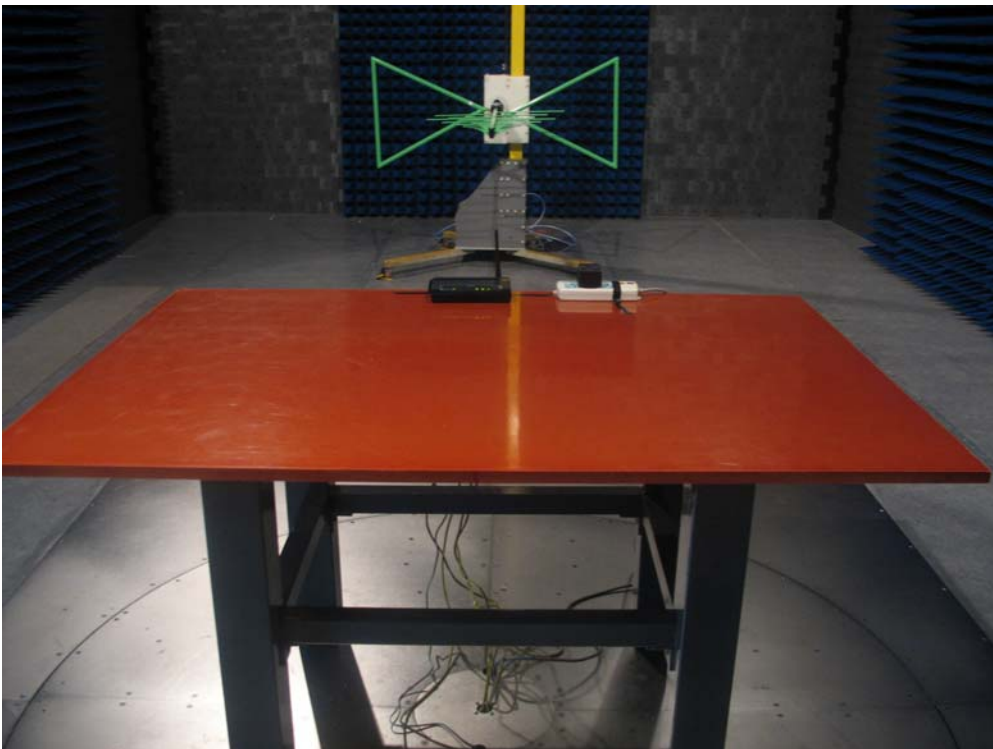

802.11g Wireless ADSL 2+4-port Gateway

(M/N:P-660HW-T1 v2)

➤ Test Setup Photographs

Test Mode: Mode 1: Transmitter by 802.11b

Description: Front View of Radiated Test for Under 1GHz

Test Mode: Mode 1: Transmitter by 802.11b

Description: Back View of Radiated Test for Under 1GHz

Test Mode: Mode 1: Transmitter by 802.11b

Description: Front View of Radiated Test for Above 1GHz

Test Mode: Mode 1: Transmitter by 802.11b

Description: Back View of Radiated Test for Above 1GHz

Test Mode: Mode 2: Transmitter by 802.11g

Description: Front View of Radiated Test for Under 1GHz

Test Mode: Mode 2: Transmitter by 802.11g

Description: Back View of Radiated Test for Under 1GHz

Test Mode: Mode 2: Transmitter by 802.11g

Description: Front View of Radiated Test for Above 1GHz

Test Mode: Mode 2: Transmitter by 802.11g

Description: Back View of Radiated Test for Above 1GHz

Test Mode: Mode 1: Transmitter by 802.11b

Description: Conducted Spurious Emission Test for 18G-25G