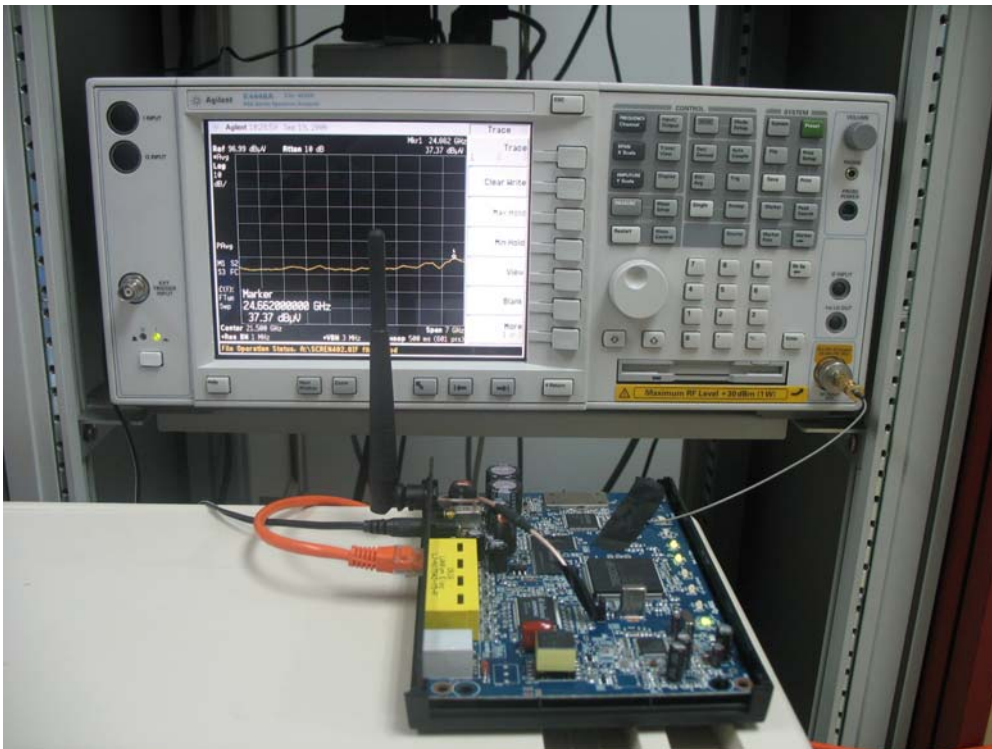

Description: Front View of Radiated Test for Above 1GHz

Test Mode: Mode 2: Transmitter by 802.11g

Description: Back View of Radiated Test for Above 1GHz

Test Mode: Mode 1: Transmitter by 802.11b

Description: Conducted Spurious Emission Test for 18G-25G

Test Mode: Mode 2: Transmitter by 802.11g

Description: Conducted Spurious Emission Test for 18G-25G