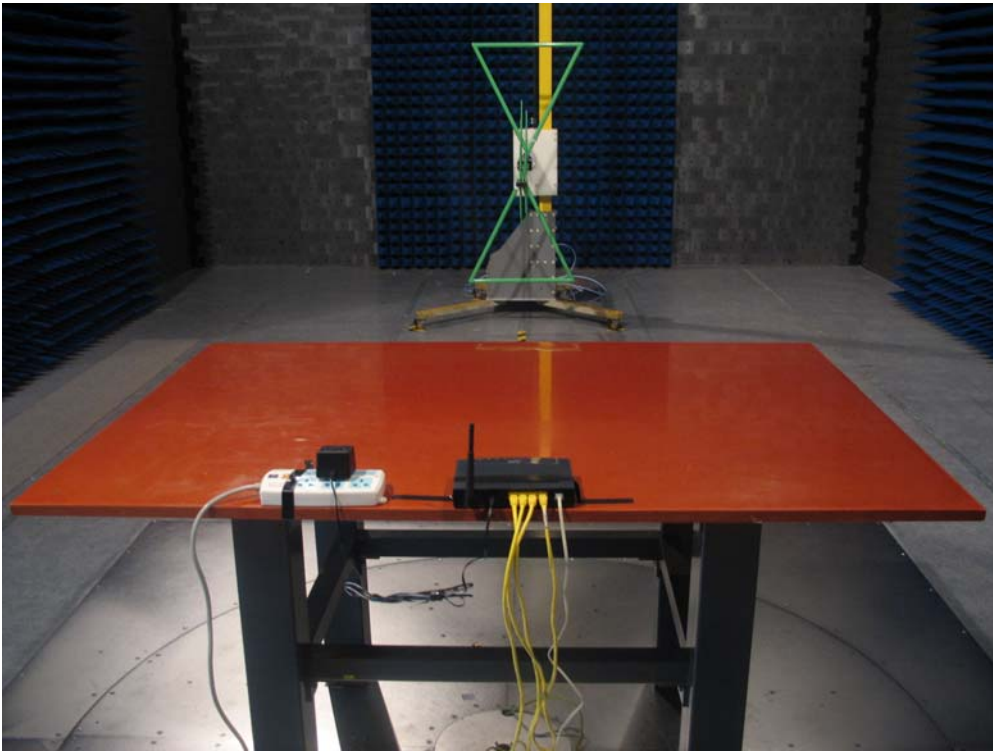

802.11g Wireless ADSL 2+4-port Gateway

(M/N:P-660HW-T1 v2)

➤ Test Setup Photographs

Test Mode: Mode 1: Transmitter by 802.11b

Description: Front View of Radiated Test for Under 1GHz

Test Mode: Mode 1: Transmitter by 802.11b

Description: Back View of Radiated Test for Under 1GHz

Test Mode: Mode 1: Transmitter by 802.11b

Description: Front View of Radiated Test for Above 1GHz

Test Mode: Mode 1: Transmitter by 802.11b

Description: Back View of Radiated Test for Above 1GHz

Test Mode: Mode 2: Transmitter by 802.11g

Description: Front View of Radiated Test for Under 1GHz

Test Mode: Mode 2: Transmitter by 802.11g

Description: Back View of Radiated Test for Under 1GHz

Test Mode: Mode 2: Transmitter by 802.11g

Description: Front View of Radiated Test for Above 1GHz

Test Mode: Mode 2: Transmitter by 802.11g

Description: Back View of Radiated Test for Above 1GHz

Test Mode: Mode 1: Transmitter by 802.11b

Description: Conducted Spurious Emission Test for 18G-25G