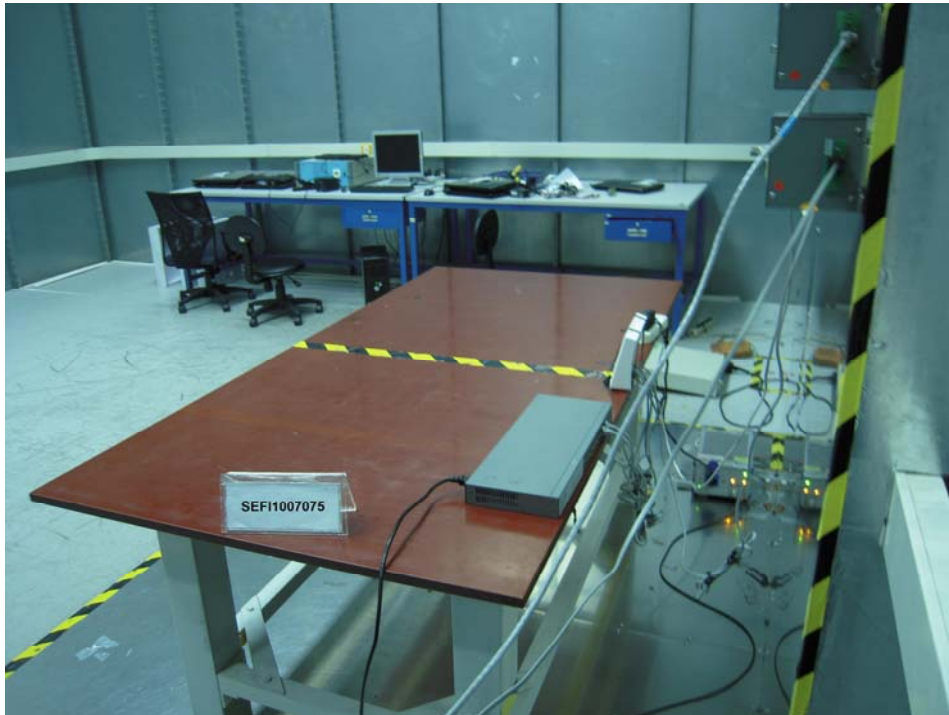

802.11n Wireless ADSL2+ 4-port Gateway (Model name: P-660HN-T1H)

Test Photograph:

Front View of Conducted Emission Test

Back View of Conducted Emission Test

Front View of Radiated Emission Test

Back View of Radiated Emission Test