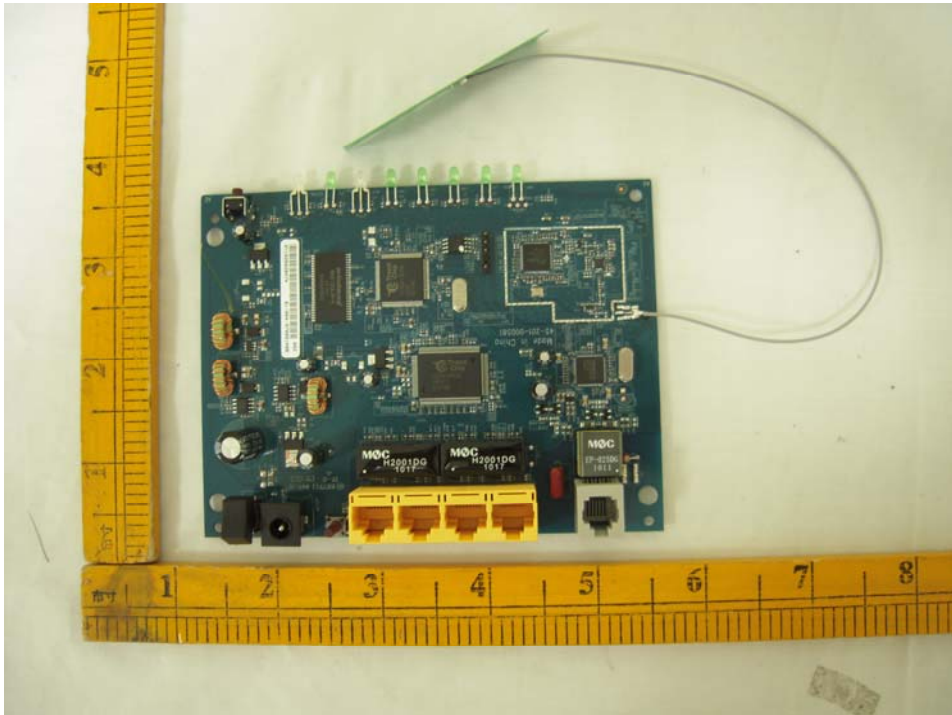

# 802.11n Wireless ADSL2+ 4-port Gateway (Model name: P-660HN-T1H)

Inside photo:

1)

2)

3)

4)