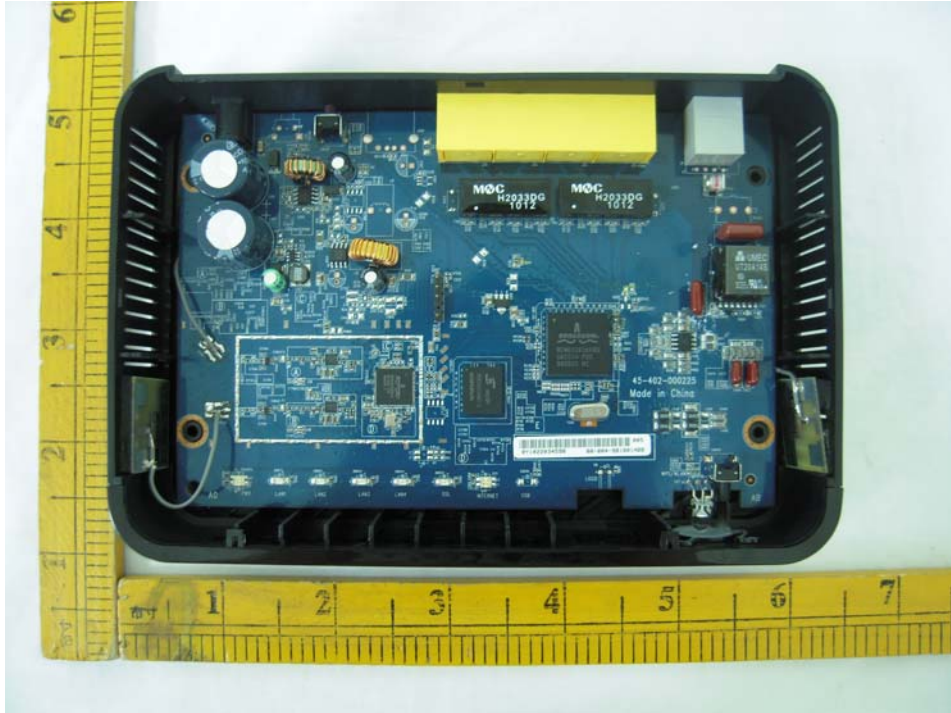

802.11n ADSL2+ 4-port WiFi Gateway (Model name: P-660HN-51)

Inside photo:

1)

2)

3)

4)

5)

6)