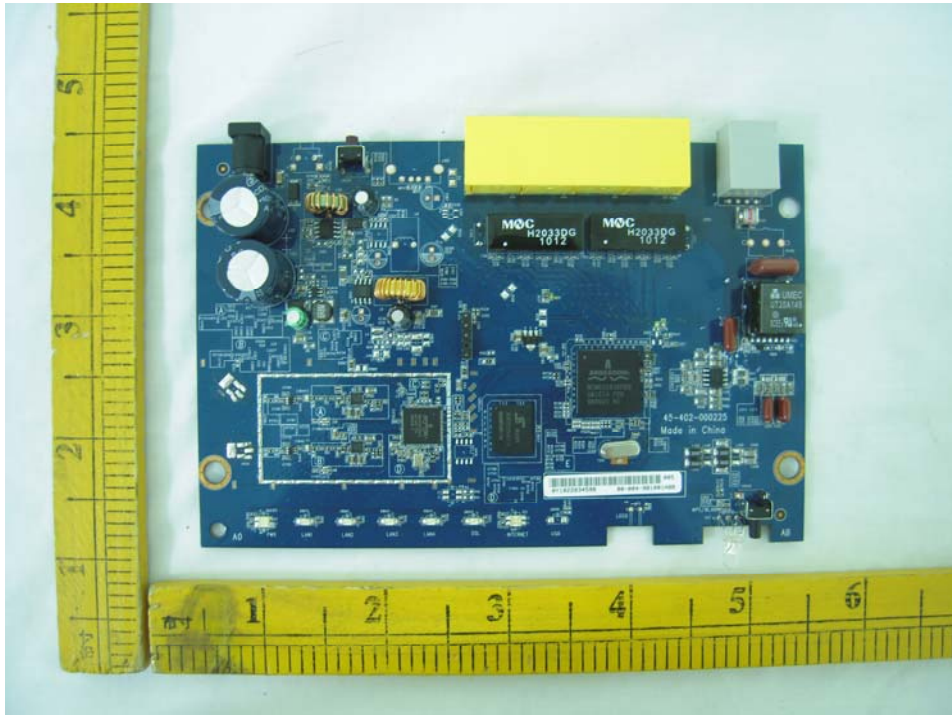

802.11n ADSL2+ 4-port WiFi Gateway (Model name: P-660HN-51)

Inside photo:

1)

2)

3)

4)

5)

6)