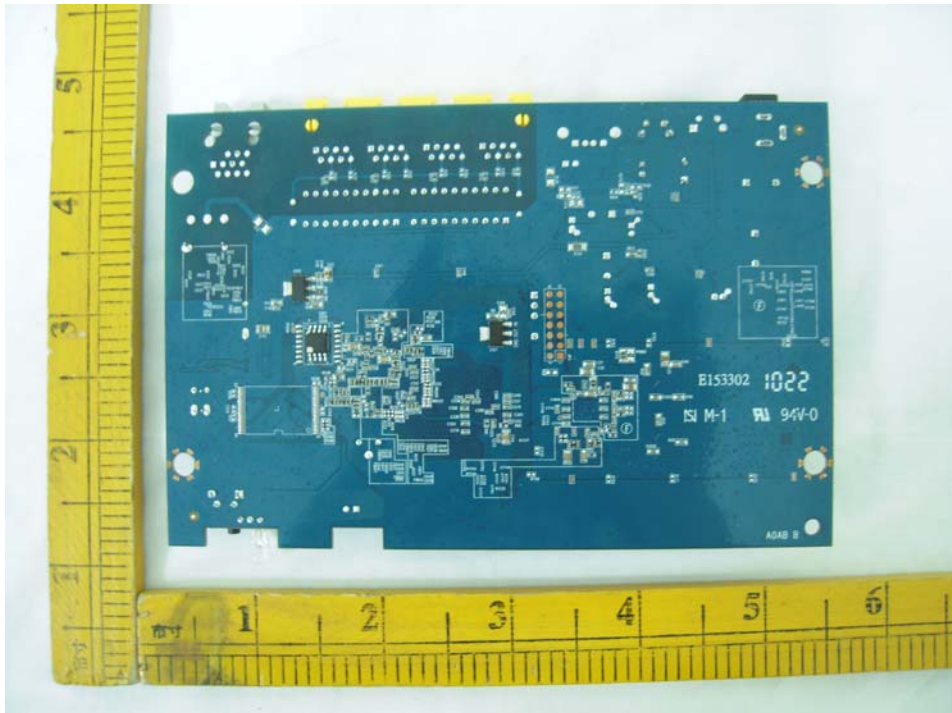

802.11n ADSL2+ 4-port WiFi Gateway (Model name: P-660HN-51)

Inside photo:

1)

2)

3)

4)

5)

6)