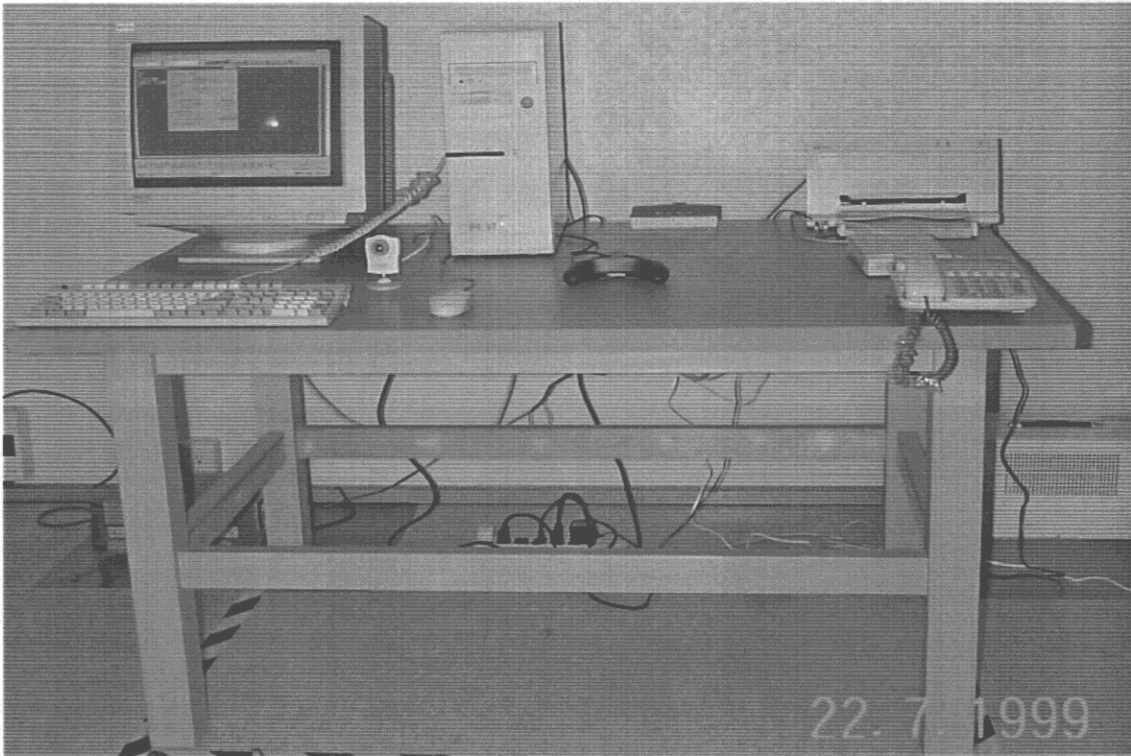

Attachment 2: EUT Test Setup Photos

Mode 1 :Front View of Conducted Test (Maximum Testing Configuration)

Mode 1 :Back View of Conducted Test (Maximum Testing Configuration)

Mode 2 :Front View of Conducted Test (Maximum Testing Configuration)

Mode 2 :Back View of Conducted Test (Maximum Testing Configuration)

Mode 1 : Front View of Radiated Test (Maximum Testing Configuration)

Mode 1 : Back View of Radiated Test (Maximum Testing Configuration)

Mode 2 : Front View of Radiated Test (Maximum Testing Configuration)

Mode 2 : Back View of Radiated Test (Maximum Testing Configuration)