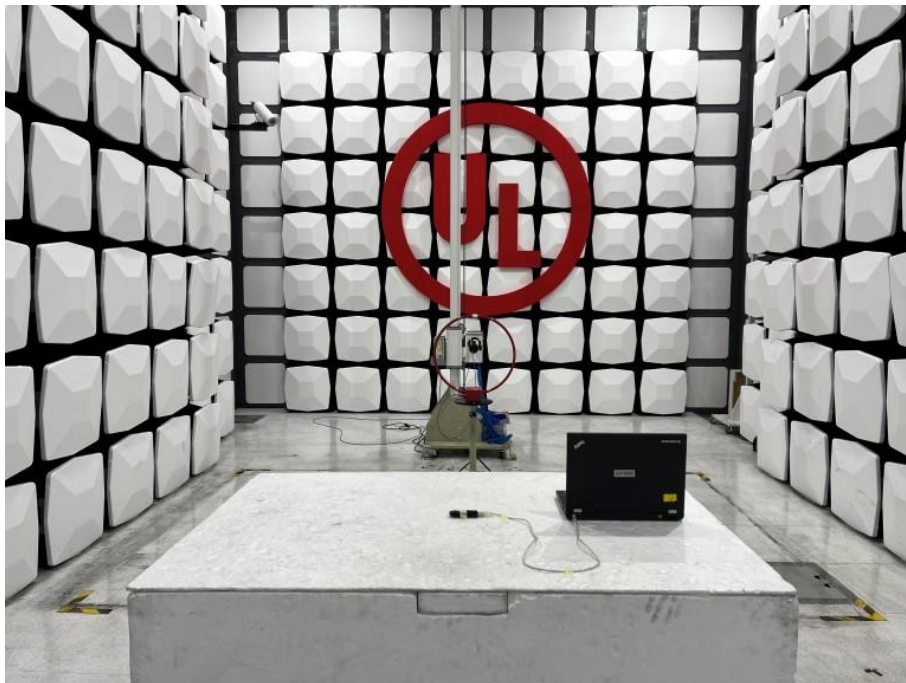

9 kHz ~ 30 MHz

Underwriters Laboratories Taiwan Co., Ltd.

Building B and Building E, No. 372-7, Sec. 4, Zhongxing Rd., Zhudong Township, Hsinchu County, Taiwan

Telephone :+886-2-7737-3000

Facsimile (FAX) :+886-3-583-7948