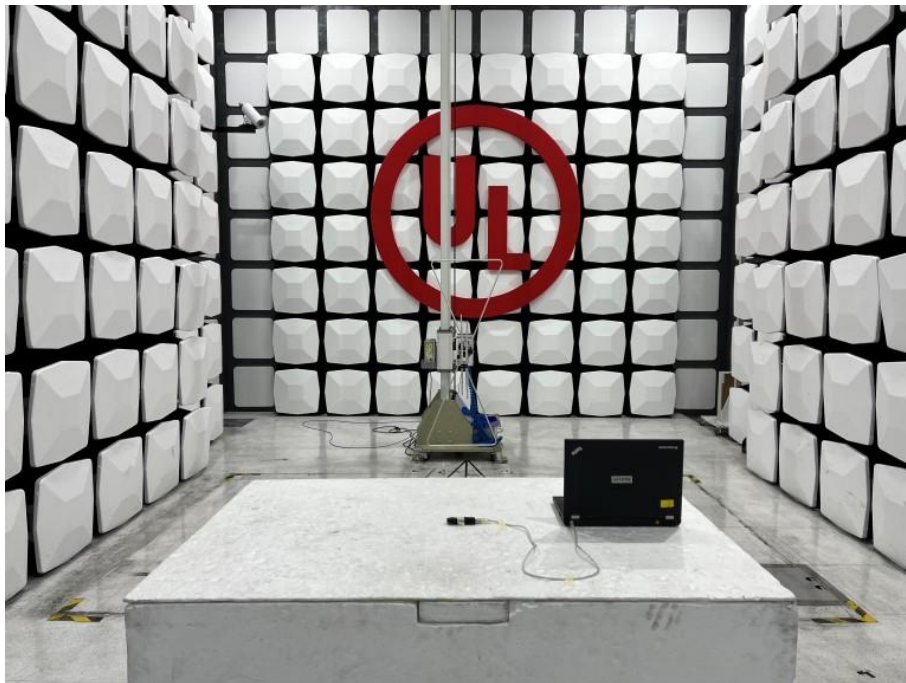

30 MHz ~ 1 GHz

Underwriters Laboratories Taiwan Co., Ltd.

Building B and Building E, No. 372-7, Sec. 4, Zhongxing Rd., Zhudong Township, Hsinchu County, Taiwan

Telephone :+886-2-7737-3000

Facsimile (FAX) :+886-3-583-7948