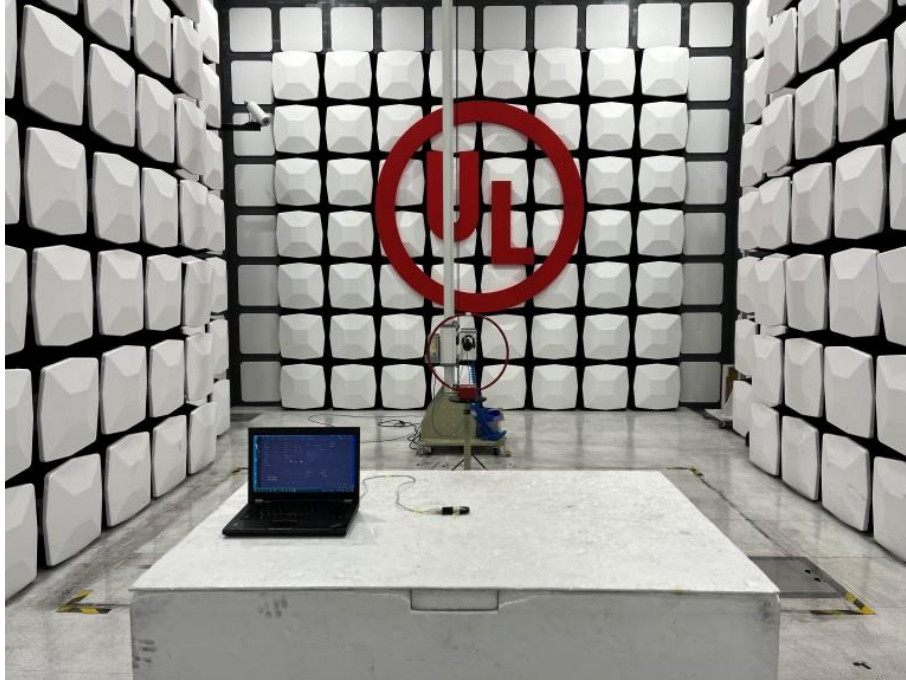

9 kHz ~ 30 MHz

Underwriters Laboratories Taiwan Co., Ltd.

Building B and Building E, No. 372-7, Sec. 4, Zhongxing Rd., Zhudong Township, Hsinchu County, Taiwan

Telephone :+886-2-7737-3000

Facsimile (FAX) :+886-3-583-7948