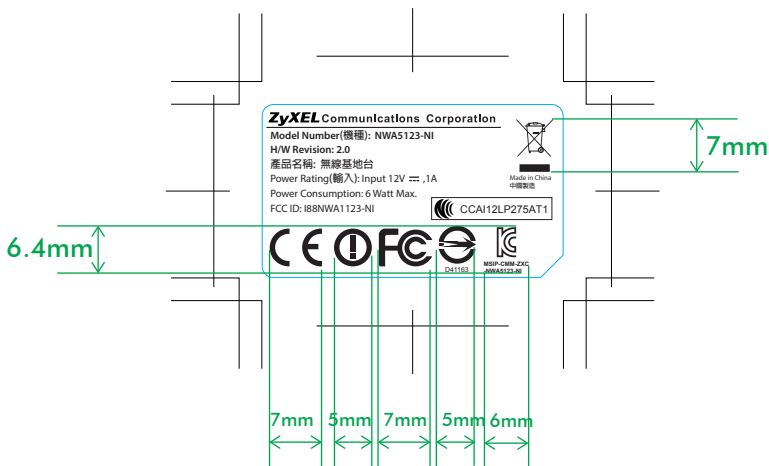

WIDTH HEIGHT

40 mm x 23 mm

Diecut display only

PANTONE BLACK

Date/ 14 Apr. '14	Designed/ Camille Liu	Part Name/ SPEC LABEL	Models Name/ NWA5123-NI-R	Artwork Number/ 3264162601	Graphic Layout Scale/ 1:1 Unit:mm	Artwork Rev./ 06
DELTA NETWORKS, INC.			THESE DRAWINGS AND SPECIFICATIONS ARE THE PROPERTY OF DELTA NETWORKS. AND SHALL NOT BE REPRODUCED OR USED AS THE BASIS FOR THE MANUFACTURE OR SELL OF APPARATUSES OR DEVICES WITHOUT PERMISSION.			
			Comment/ NCC logo position change			