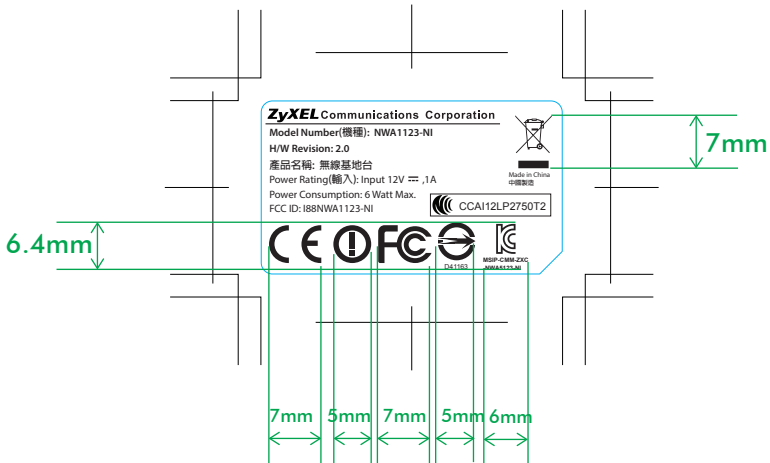

Dimensions/

Colors Printed/

WIDTH HEIGHT

40 mm x 23 mm

Diecut display only

PANTONE BLACK

Date/ 14 Apr.'14	Designed/ Camille Liu	Part Name/ SPEC LABEL	Models Name/ NWA1123-NI-R	Artwork Number/ 3264136302	Graphic Layout Scale/ 1:1 Unit:mm	Artwork Rev./ 06
THESE DRAWINGS AND SPECIFICATIONS ARE THE PROPERTY OF DELTA NETWORKS. AND SHALL NOT BE REPRODUCED OR USED AS THE BASIS FOR THE MANUFACTURE OR SELL OF APPARATUSSES OR DEVICES WITHOUT PERMISSION .			Comment/ NCC logo position change			