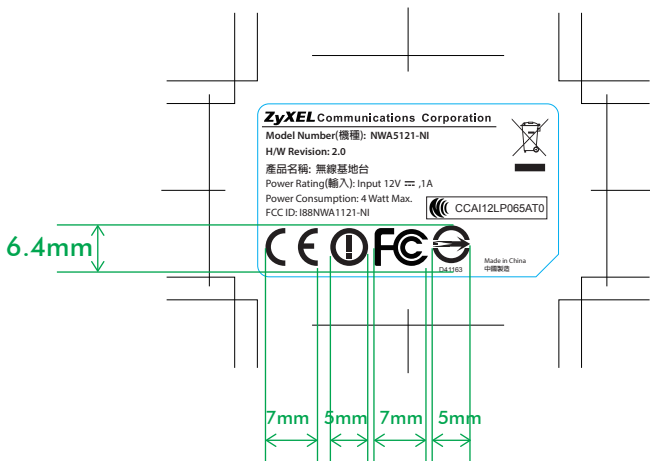

Dimensions/

Colors Printed/

WIDTH HEIGHT

40 mm x 23 mm

Diecut display only

PANTONE BLACK

Date/ 14 Apr.'14	Designed/ Camille Liu	Part Name/ SPEC LABEL	Models Name/ NWA5121-NI-R	Artwork Number/ 3264143201	Graphic Layout Scale/ 1:1 Unit:mm	Artwork Rev./ 04
DELTA NETWORKS, INC.			THESE DRAWINGS AND SPECIFICATIONS ARE THE PROPERTY OF DELTA NETWORKS AND SHALL NOT BE REPRODUCED OR USED AS THE BASIS FOR THE MANUFACTURE OR SELL OF APPARATUSES OR DEVICES WITHOUT PERMISSION.		Comment/ NCC logo position change	