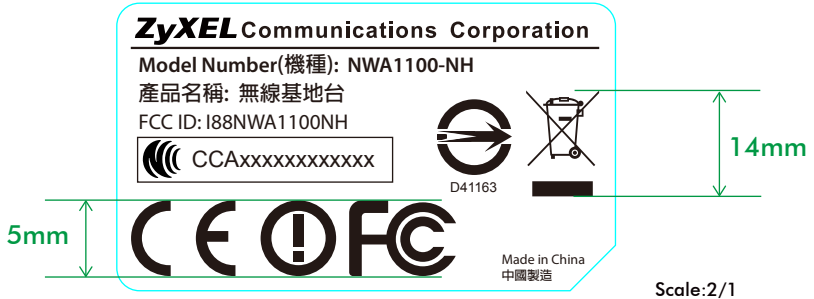

Dimensions/

Colors Printed/

WIDTH HEIGHT

33 mm x 19 mm

Scale: 1/1

Date/ 22 May '14	Designed/ Camille Liu	Part Name/ SPEC LABEL	Models Name/ NWA1100-NH-R	Artwork Number/ NET14-4041400	Graphic Layout Scale/ 1:1 Unit:mm	Artwork Rev./ 00
DELTA NETWORKS, INC.			THESE DRAWINGS AND SPECIFICATIONS ARE THE PROPERTY OF DELTA NETWORKS. AND SHALL NOT BE REPRODUCED OR USED AS THE BASIS FOR THE MANUFACTURE OR SELL OF APPARATUSES OR DEVICES WITHOUT PERMISSION.			
			Comment/			