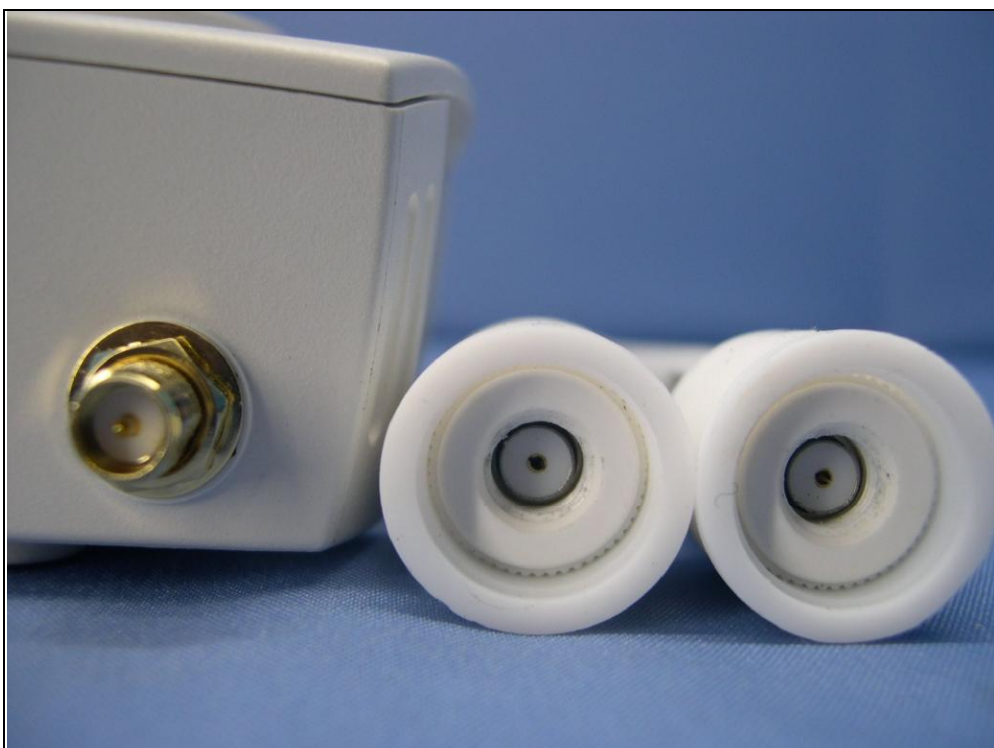

CONSTRUCTION PHOTOS OF EUT

Adapter Model No.: DSA-20CA-12 120150

Adapter Model No.: PSA18R-120P