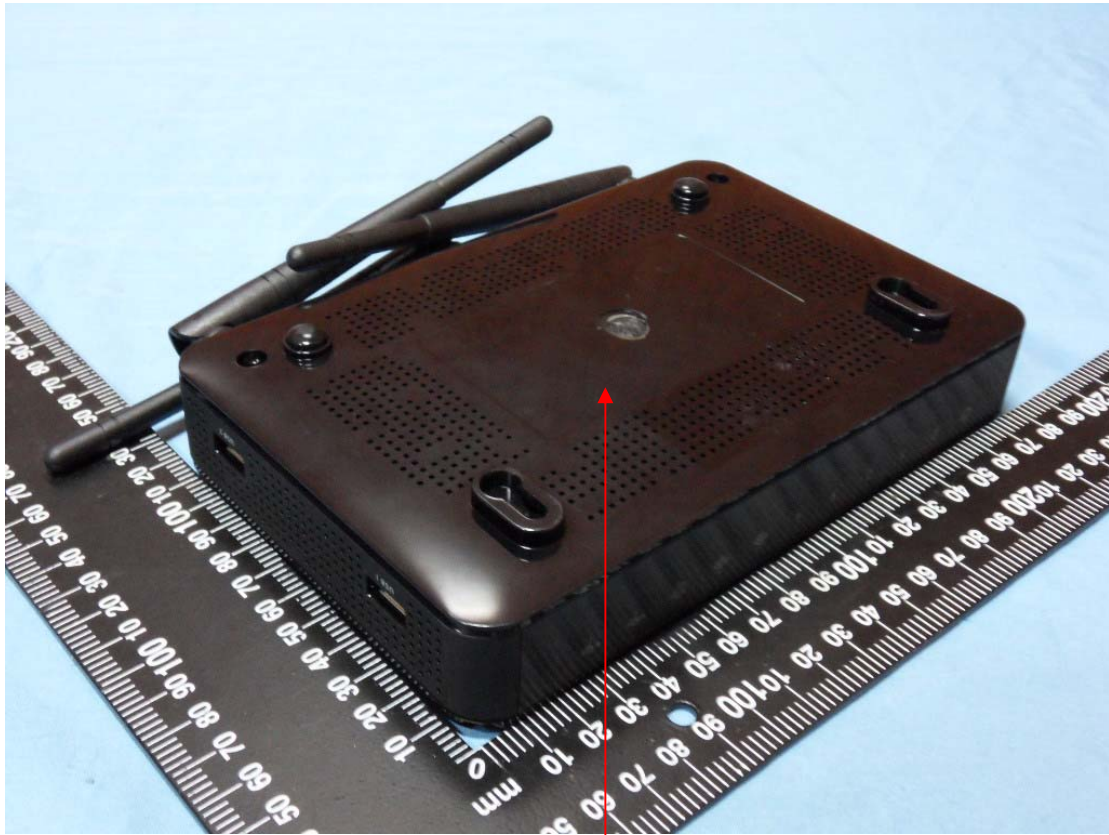

Diagram

Label location

ZyXEL Communications Corporation
合勤科技股份有限公司

Made in China
中國製造

Model Number (機種): NBG5615 產品名稱: 無線N750同步雙頻多媒體分享器

Input Power (輸入電源): 12V 2A
Power Consumption: 16 watt max.

FCC ID: I88NBG5615 CCAE13LP0160T1

IP Address: 192.168.1.1 Password: 1234

Connect to PC Connect to broadband modem Connect to power adapter Connect to printer/USB mass storage device

This device complies with Part 15 of the FCC Rules.
Operation is subject to the following two conditions:
(1) this device may not cause harmful interference, and
(2) this device must accept any interference received,
including interference that may cause undesired operation.