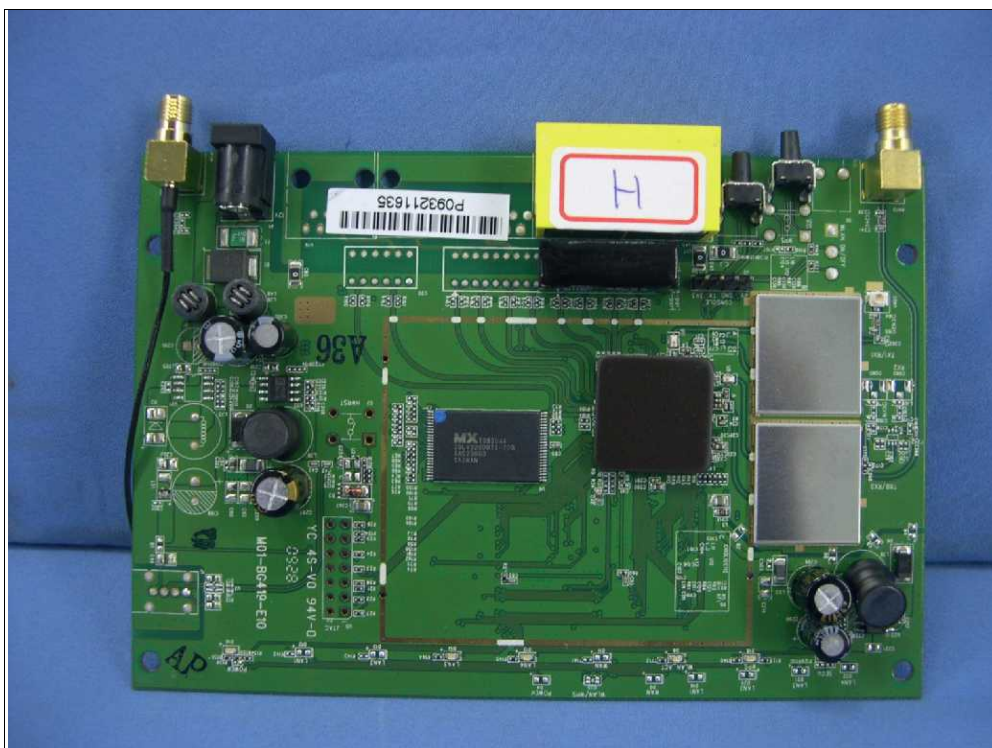

# CONSTRUCTION PHOTOS OF EUT

For Model No.: NBG-419N

For Model No.: WAP3205

A D T