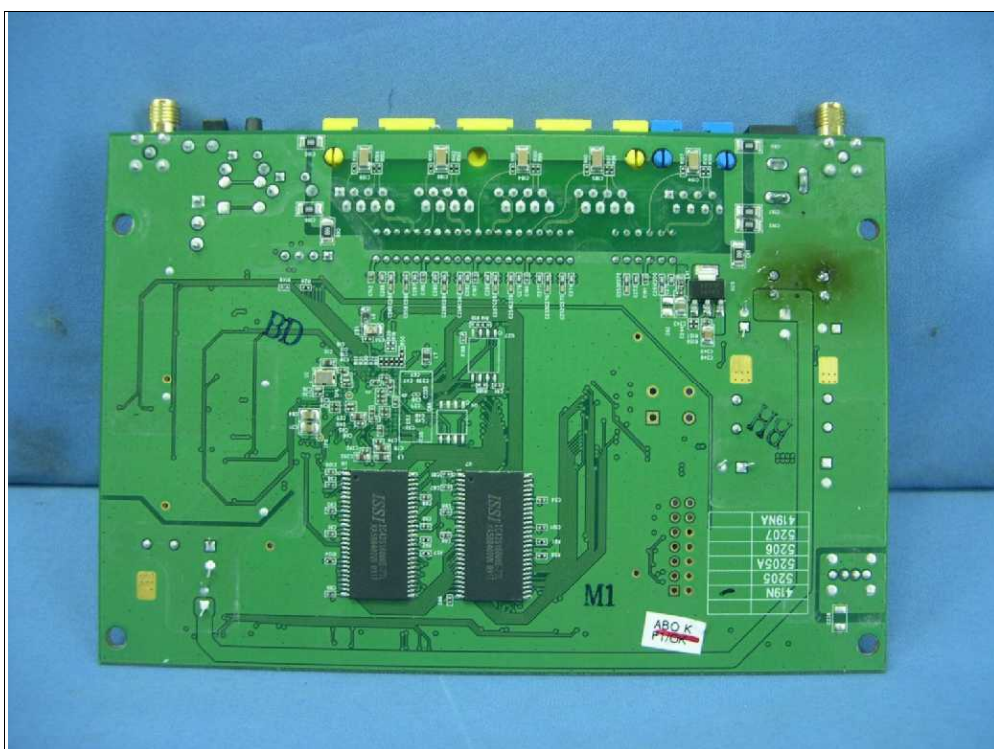

# CONSTRUCTION PHOTOS OF EUT

For Model No.: NBG-419N

For Model No.: WAP3205

A D T