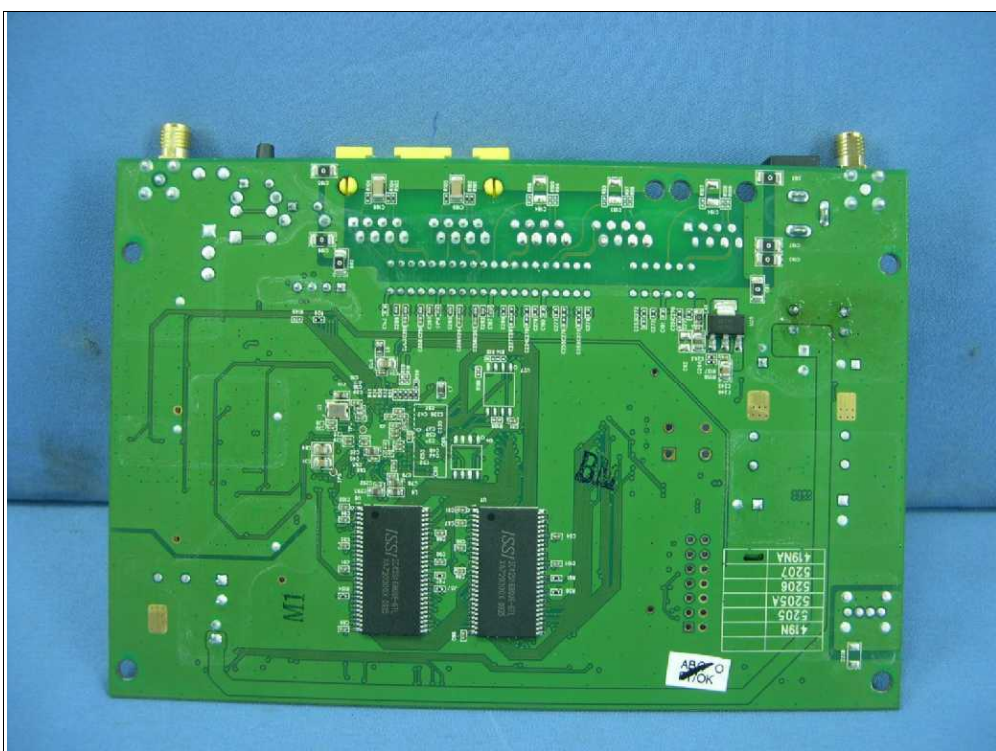

# CONSTRUCTION PHOTOS OF EUT

For Model No.: NBG-419N

For Model No.: WAP3205

A D T