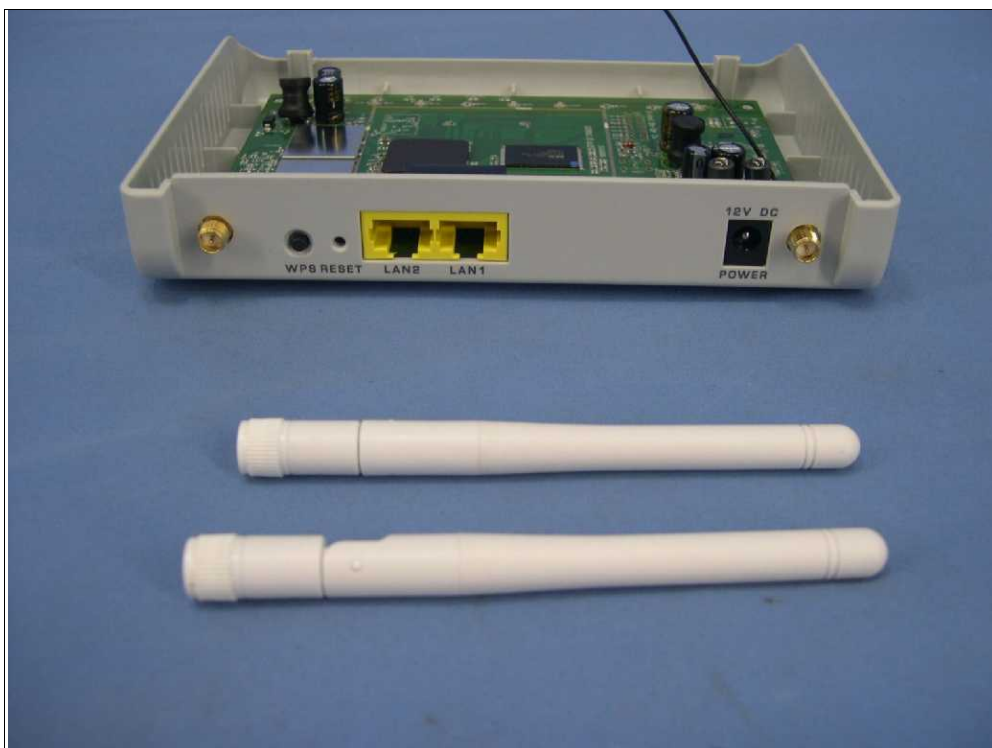

# CONSTRUCTION PHOTOS OF EUT

For Model No.: NBG-419N

For Model No.: WAP3205

A D T