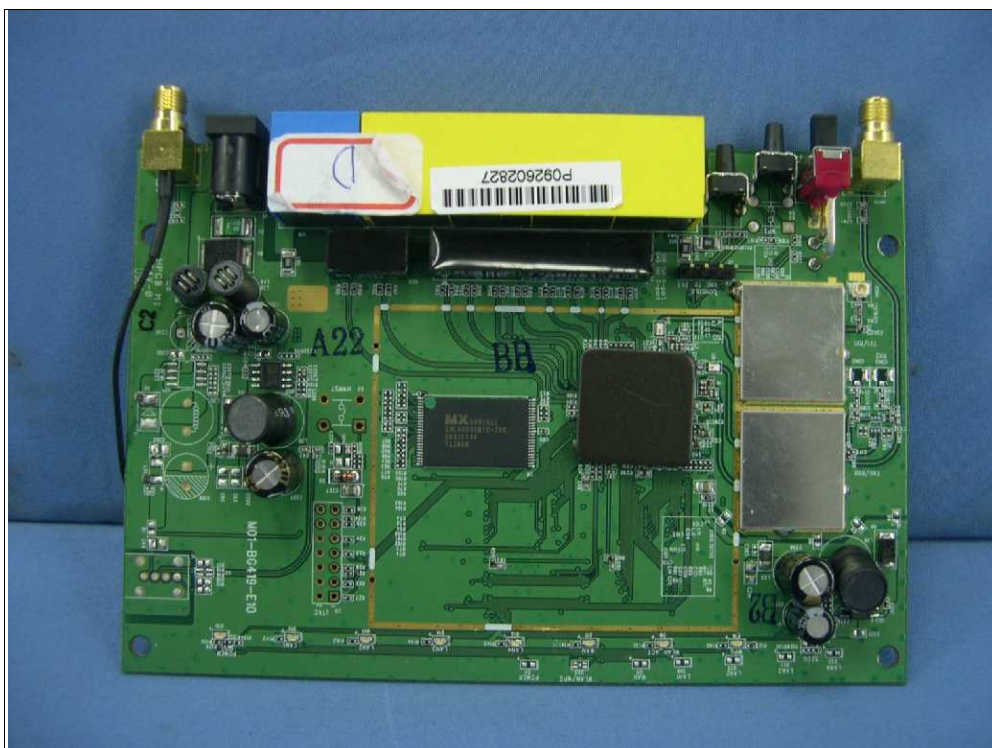

# CONSTRUCTION PHOTOS OF EUT

For Model No.: NBG-419N

For Model No.: WAP3205

A D T