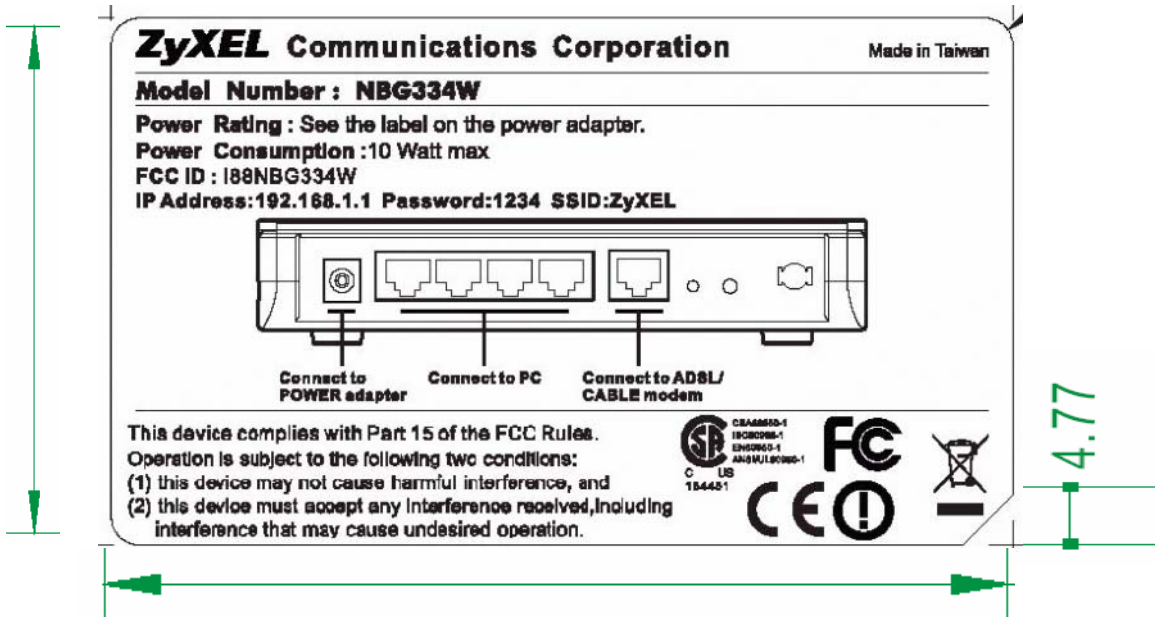

FCC ID Label Location

5.00mm

7.70mm

4.77