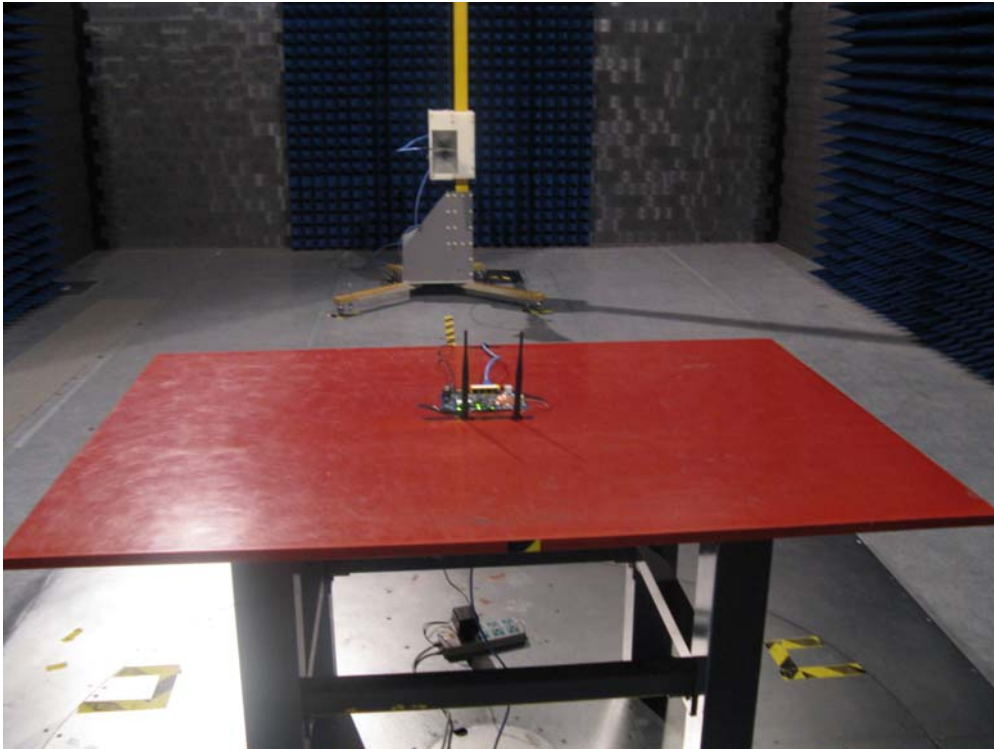

802.11n Wireless LAN Module

(M/N: N611)

➤ **Test Setup Photographs for Conducted Emission**

Test Mode: Transmit

Description: Front View of Conducted Emission Test Setup

Test Mode: Transmit

Description: Back View of Conducted Emission Test Setup

➤ Test Setup Photographs for Radiated Emission

Test Mode : Mode 1~4: Transmit

Description : Front View of Radiated Emission Test Setup for Under 1GHz

Test Mode : Mode 1~4: Transmit

Description : Back View of Radiated Emission Test Setup for Under 1GHz

Test Mode : Mode 1~4: Transmit

Description : Front View of Radiated Emission Test Setup for Above 1GHz

Test Mode : Mode 1~4: Transmit

Description : Back View of Radiated Emission Test Setup for Above 1GHz