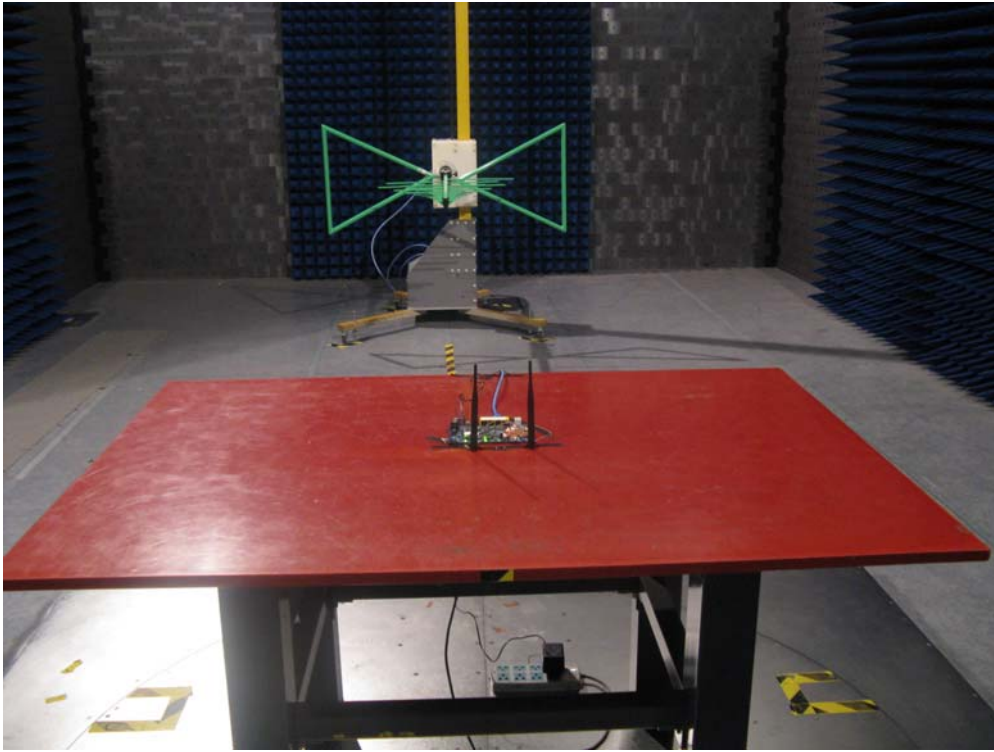

802.11n Wireless LAN Module

(M/N: N611)

➤ **Test Setup Photographs for Conducted Emission**

Test Mode: Transmit

Description: Front View of Conducted Emission Test Setup

Test Mode: Transmit

Description: Back View of Conducted Emission Test Setup

➤ Test Setup Photographs for Radiated Emission

Test Mode : Mode 1~4: Transmit

Description : Front View of Radiated Emission Test Setup for Under 1GHz

Test Mode : Mode 1~4: Transmit

Description : Back View of Radiated Emission Test Setup for Under 1GHz

Test Mode : Mode 1~4: Transmit

Description : Front View of Radiated Emission Test Setup for Above 1GHz

Test Mode : Mode 1~4: Transmit

Description : Back View of Radiated Emission Test Setup for Above 1GHz