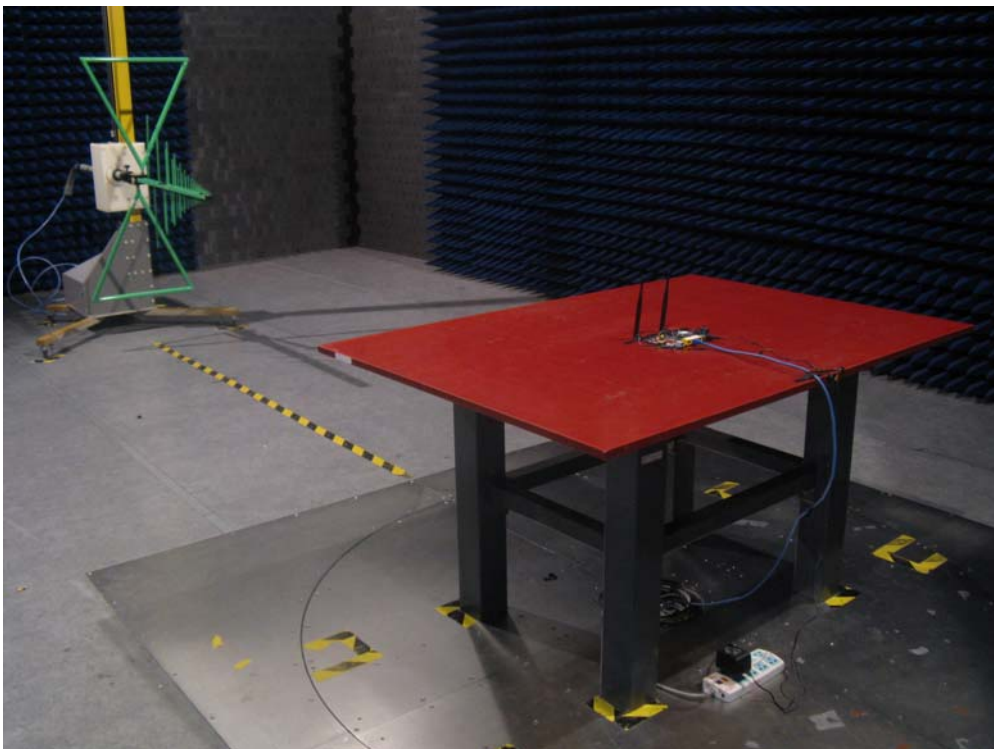

802.11n Wireless LAN Module

(M/N: N611)

➤ **Test Setup Photographs for Conducted Emission**

Test Mode: Transmit

Description: Front View of Conducted Emission Test Setup

Test Mode: Transmit

Description: Back View of Conducted Emission Test Setup

➤ Test Setup Photographs for Radiated Emission

Test Mode : Mode 1~4: Transmit

Description : Front View of Radiated Emission Test Setup for Under 1GHz

Test Mode : Mode 1~4: Transmit

Description : Back View of Radiated Emission Test Setup for Under 1GHz

Test Mode : Mode 1~4: Transmit

Description : Front View of Radiated Emission Test Setup for Above 1GHz

Test Mode : Mode 1~4: Transmit

Description : Back View of Radiated Emission Test Setup for Above 1GHz