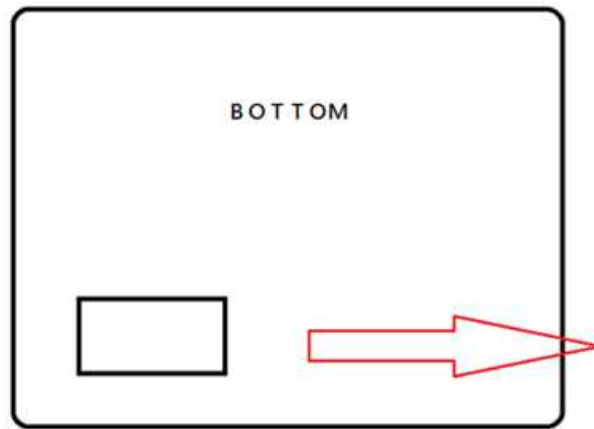

# FCC LABEL & Label LOCATION

The label will be permanently affixed at a conspicuous location on the device.

FCC ID: I88LTE7485-S905