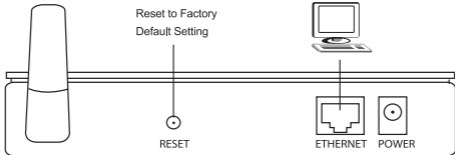

ZyXEL Communications Corporation

Model Number: G-470

FCC ID: I88G470

Power Consumption: DC5V/900mA

WARNING: Do not use any other power adapter except the one that accompanies the unit.
Use of other adapter could result in damage to the unit.