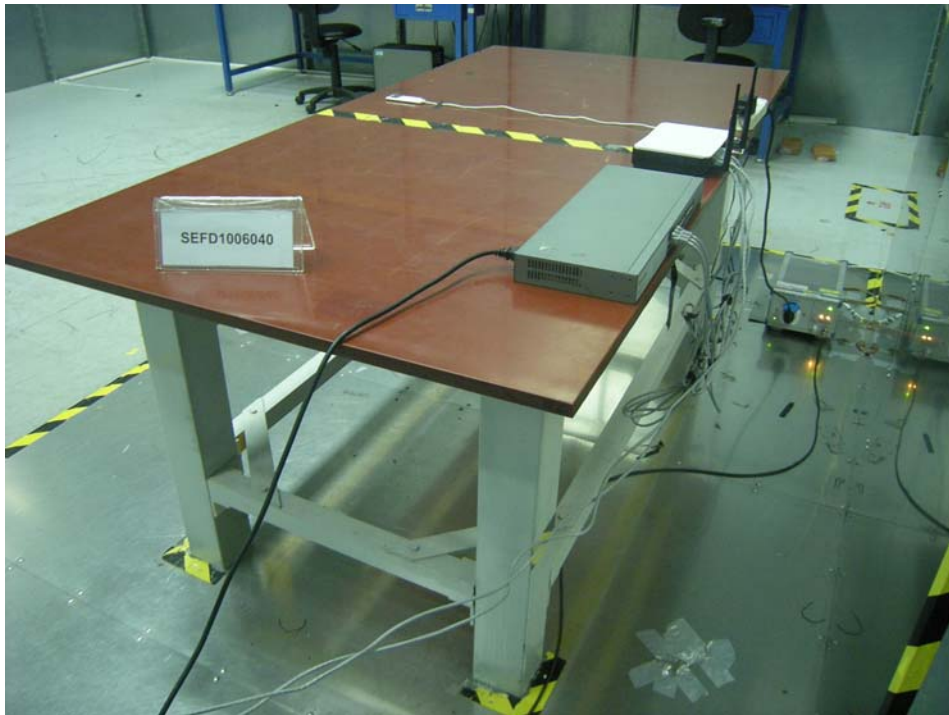

Wireless N FTTH Router (Model name: FR1000Z)

Test Photograph:

Front View of Conducted Emission Test

Back View of Conducted Emission Test

Front View of Radiated Emission Test

Back View of Radiated Emission Test