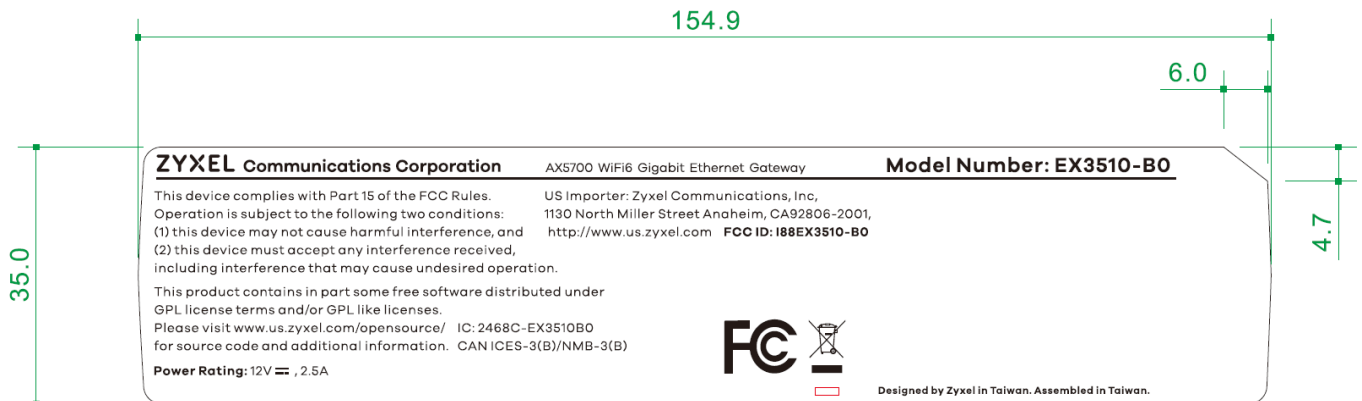

**FCC ID: I88EX3510-B0**

**IC: 2468C-EX3510B0**

Label:

Unit: mm

Label Location:

Bottom