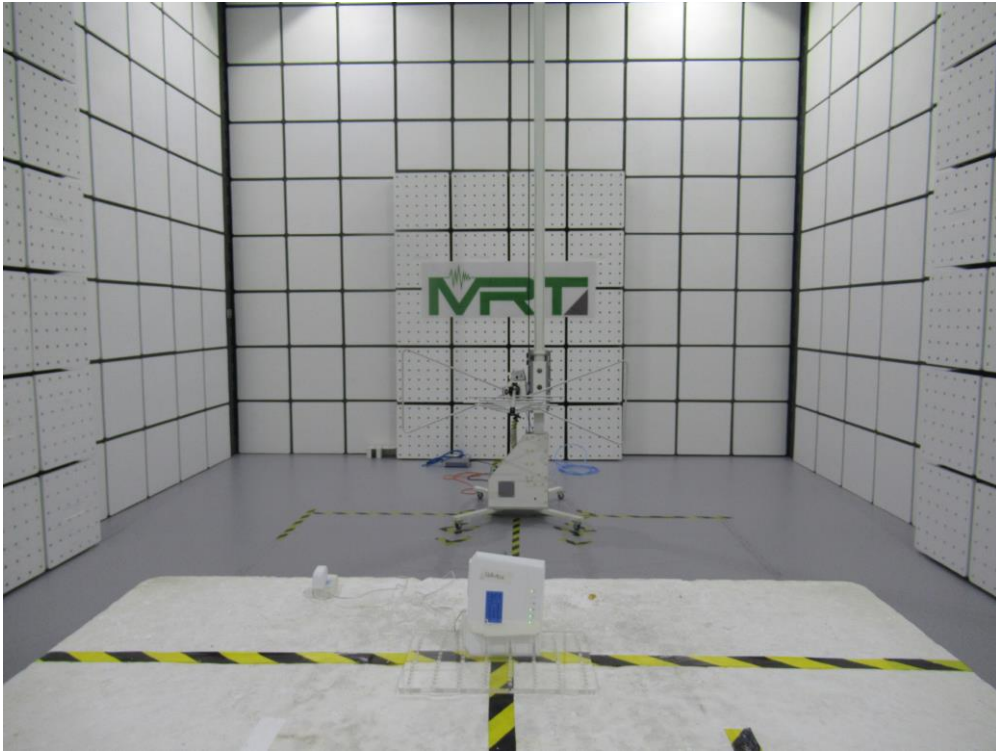

## Test Setup Photo

Description: Front View of Conducted Emission Test Setup for Power Port

Description: Back View of Conducted Emission Test Setup for Power Port

Description: Radiated Spurious Emission Test Setup for Below 1GHz

Description: Radiated Spurious Emission Test Setup for Above 1GHz

Description: Conducted Test Setup

Description: DFS Test Setup