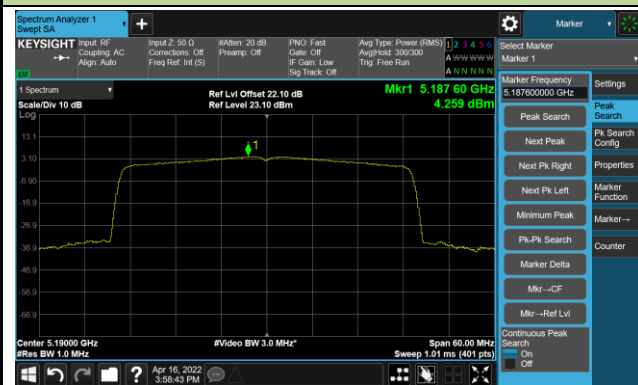

Channel 149 (5745MHz)

Channel 157 (5785MHz)

Channel 165 (5825MHz)

802.11ax-HE40 Power Spectral Density- Ant 1

Channel 38 (5190MHz)

Channel 46 (5230MHz)

Channel 54 (5270MHz)

Channel 62 (5310MHz)

Channel 102 (5510MHz)

Channel 110 (5550MHz)

Channel 134 (5670MHz)

Channel 142(5710MHz)

802.11ax-HE40 Power Spectral Density- Ant 1

Channel 151 (5755MHz)

Channel 159 (5795MHz)