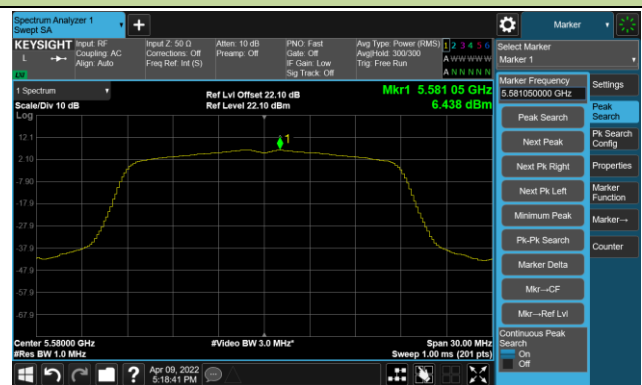

Channel 157 (5785MHz)

Channel 165 (5825MHz)

802.11ac-VHT20 Power Spectral Density- Ant 1

Channel 36 (5180MHz)

Channel 44 (5220MHz)

Channel 48 (5240MHz)

Channel 52 (5260MHz)

Channel 60 (5300MHz)

Channel 64 (5320MHz)

Channel 100 (5500MHz)

Channel 116 (5580MHz)

802.11ac-VHT20 Power Spectral Density- Ant 1

Channel 140 (5700MHz)

Channel 144(5720MHz)

Channel 149 (5745MHz)

Channel 157 (5785MHz)