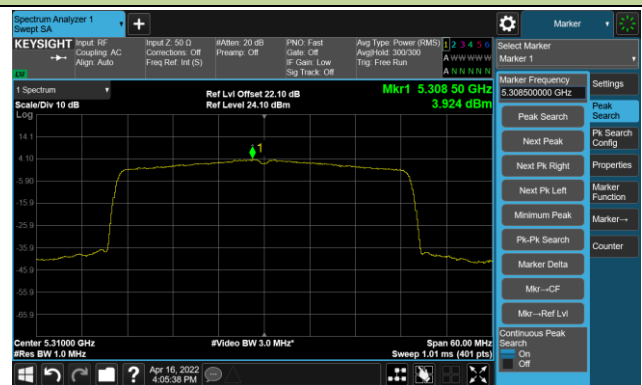

802.11ax-HE40 Power Spectral Density- Ant 0

Channel 38 (5190MHz)

Channel 46 (5230MHz)

Channel 54 (5270MHz)

Channel 62 (5310MHz)

Channel 102 (5510MHz)

Channel 110 (5550MHz)

Channel 134 (5670MHz)

Channel 142(5710MHz)

802.11ax-HE40 Power Spectral Density- Ant 0

Channel 151 (5755MHz)

Channel 159 (5795MHz)

802.11ax-HE80 Power Spectral Density- Ant 0

Channel 42 (5210MHz)

Channel 58 (5290MHz)

Channel 106 (5530MHz)