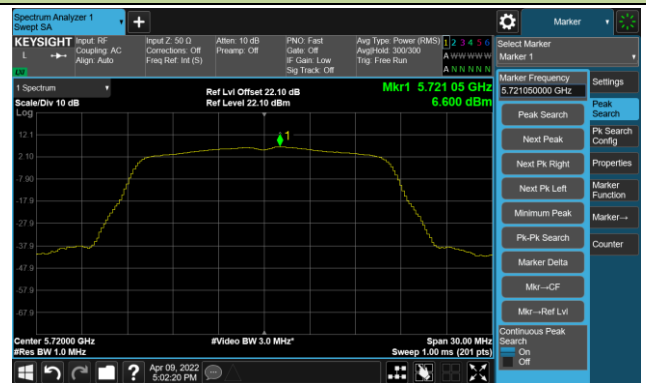

Channel 60 (5300MHz)

Channel 64 (5320MHz)

Channel 100 (5500MHz)

Channel 116 (5580MHz)

802.11a Power Spectral Density- Ant 1

Channel 140 (5700MHz)

Channel 144(5720MHz)

Channel 149 (5745MHz)

Channel 157 (5785MHz)

Channel 165 (5825MHz)

802.11ac-VHT20 Power Spectral Density- Ant 1

Channel 36 (5180MHz)

Channel 44 (5220MHz)

Channel 48 (5240MHz)

Channel 52 (5260MHz)

Channel 60 (5300MHz)