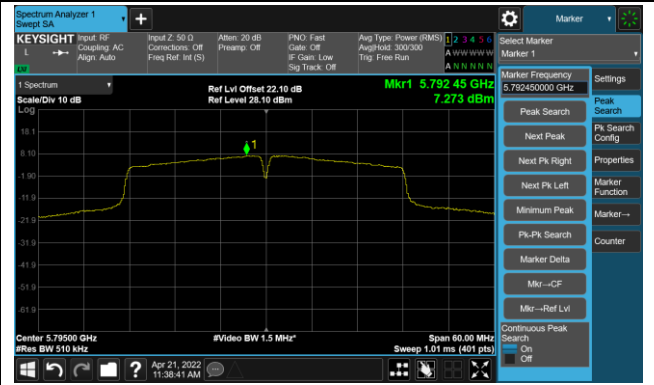

Channel 134 (5670MHz)

Channel 142(5710MHz)

802.11ac-VHT40 Power Spectral Density- Ant 1

Channel 151 (5755MHz)

Channel 159 (5795MHz)

802.11ac-VHT80 Power Spectral Density- Ant 1

Channel 42 (5210MHz)

Channel 58 (5290MHz)

Channel 106 (5530MHz)

Channel 122 (5610MHz)

Channel 138 (5690MHz)

Channel 155 (5775MHz)

802.11ax-HE20 Power Spectral Density- Ant 1

Channel 36 (5180MHz)

Channel 44 (5220MHz)

Channel 48 (5240MHz)