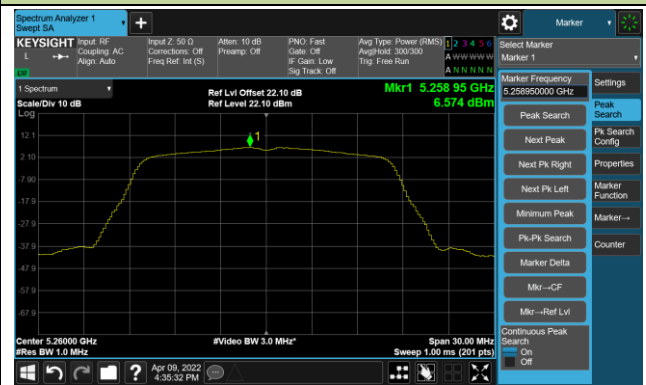

Channel 122 (5610MHz)

Channel 138 (5690MHz)

Channel 155 (5775MHz)

802.11a Power Spectral Density- Ant 1

Channel 36 (5180MHz)

Channel 44 (5220MHz)

Channel 48 (5240MHz)

Channel 52 (5260MHz)

Channel 60 (5300MHz)

Channel 64 (5320MHz)

Channel 100 (5500MHz)

Channel 116 (5580MHz)

802.11a Power Spectral Density- Ant 1

Channel 140 (5700MHz)

Channel 144(5720MHz)

Channel 149 (5745MHz)