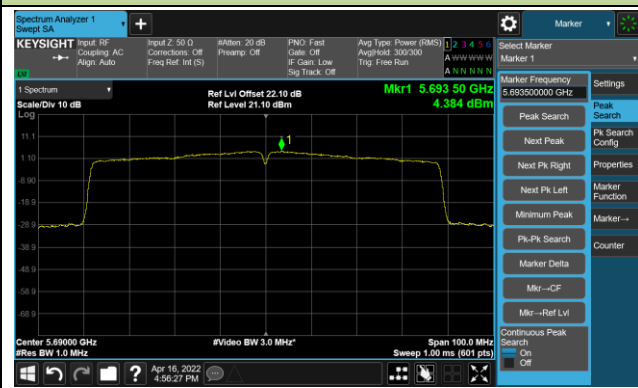

Channel 134 (5670MHz)

Channel 142(5710MHz)

802.11ac-VHT40 Power Spectral Density- Ant 1

Channel 151 (5755MHz)

Channel 159 (5795MHz)

802.11ac-VHT80 Power Spectral Density- Ant 1

Channel 42 (5210MHz)

Channel 58 (5290MHz)

Channel 106 (5530MHz)

Channel 122 (5610MHz)

Channel 138 (5690MHz)

Channel 155 (5775MHz)

802.11ax-HE20 Power Spectral Density- Ant 1

Channel 36 (5180MHz)

Channel 44 (5220MHz)

Channel 48 (5240MHz)