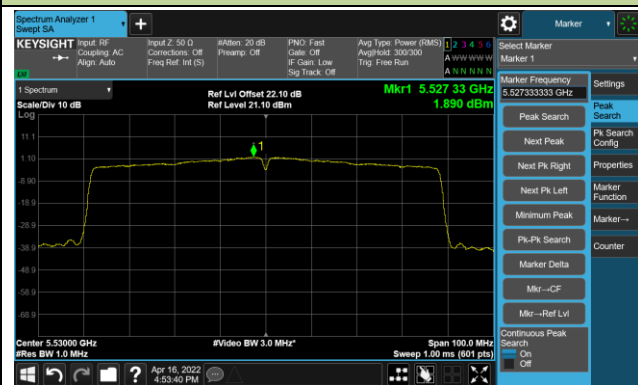

Channel 134 (5670MHz)

Channel 142(5710MHz)

802.11ac-VHT40 Power Spectral Density- Ant 1

Channel 151 (5755MHz)

Channel 159 (5795MHz)

802.11ac-VHT80 Power Spectral Density- Ant 1

Channel 42 (5210MHz)

Channel 58 (5290MHz)

Channel 106 (5530MHz)

Channel 122 (5610MHz)

Channel 138 (5690MHz)

Channel 155 (5775MHz)

802.11ax-HE20 Power Spectral Density- Ant 1

Channel 36 (5180MHz)

Channel 44 (5220MHz)

Channel 48 (5240MHz)