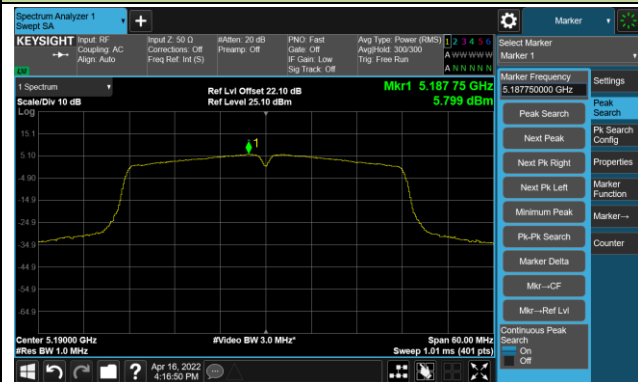

Channel 64 (5320MHz)

Channel 100 (5500MHz)

Channel 116 (5580MHz)

802.11ac-VHT20 Power Spectral Density- Ant 1

Channel 140 (5700MHz)

Channel 144(5720MHz)

Channel 149 (5745MHz)

Channel 157 (5785MHz)

Channel 165 (5825MHz)

802.11ac-VHT40 Power Spectral Density- Ant 1

Channel 38 (5190MHz)

Channel 46 (5230MHz)

Channel 54 (5270MHz)

Channel 62 (5310MHz)

Channel 102 (5510MHz)

Channel 110 (5550MHz)