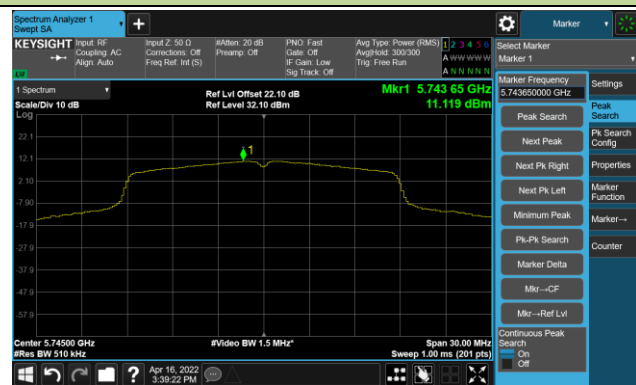

Channel 64 (5320MHz)

Channel 100 (5500MHz)

Channel 116 (5580MHz)

802.11ac-VHT20 Power Spectral Density- Ant 1

Channel 140 (5700MHz)

Channel 144(5720MHz)

Channel 149 (5745MHz)

Channel 157 (5785MHz)

Channel 165 (5825MHz)

802.11ac-VHT40 Power Spectral Density- Ant 1

Channel 38 (5190MHz)

Channel 46 (5230MHz)

Channel 54 (5270MHz)

Channel 62 (5310MHz)

Channel 102 (5510MHz)

Channel 110 (5550MHz)