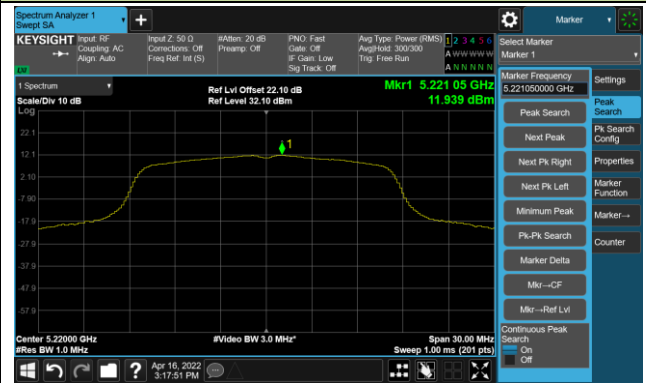

Channel 122 (5610MHz)

Channel 138 (5690MHz)

Channel 155 (5775MHz)

802.11a Power Spectral Density- Ant 1

Channel 36 (5180MHz)

Channel 44 (5220MHz)

Channel 48 (5240MHz)

Channel 52 (5260MHz)

Channel 60 (5300MHz)

Channel 64 (5320MHz)

Channel 100 (5500MHz)

Channel 116 (5580MHz)

802.11a Power Spectral Density- Ant 1

Channel 140 (5700MHz)

Channel 144(5720MHz)

Channel 149 (5745MHz)