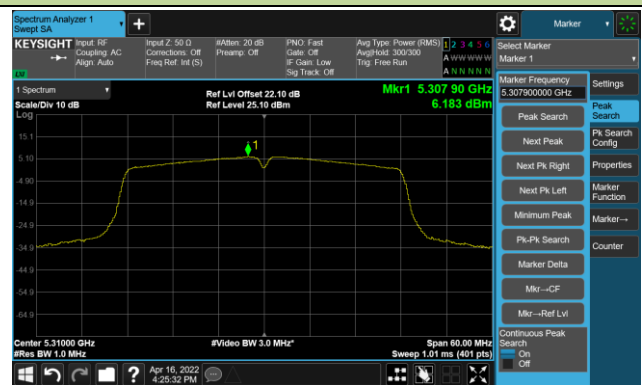

Channel 165 (5825MHz)

802.11ac-VHT40 Power Spectral Density- Ant 1

Channel 38 (5190MHz)

Channel 46 (5230MHz)

Channel 54 (5270MHz)

Channel 62 (5310MHz)

Channel 102 (5510MHz)

Channel 110 (5550MHz)

Channel 134 (5670MHz)

Channel 142(5710MHz)

802.11ac-VHT40 Power Spectral Density- Ant 1

Channel 151 (5755MHz)

Channel 159 (5795MHz)

802.11ac-VHT80 Power Spectral Density- Ant 1

Channel 42 (5210MHz)

Channel 58 (5290MHz)