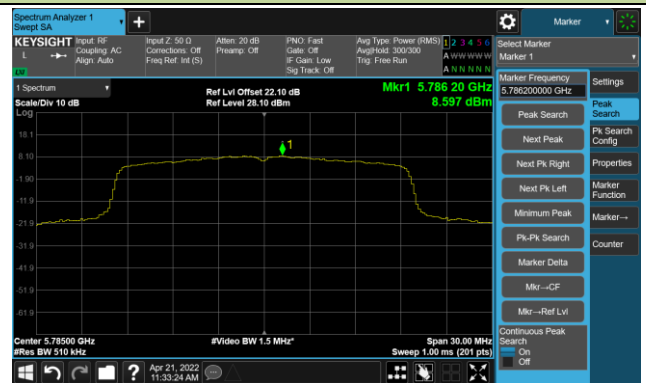

Channel 157 (5785MHz)