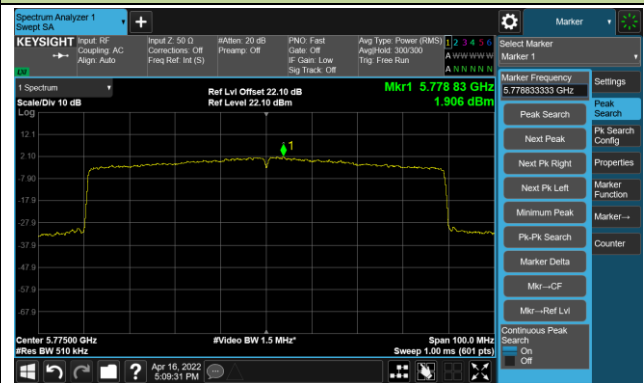

Channel 142(5710MHz)

802.11ax-HE40 Power Spectral Density- Ant 0

Channel 151 (5755MHz)

Channel 159 (5795MHz)

802.11ax-HE80 Power Spectral Density- Ant 0

Channel 42 (5210MHz)

Channel 58 (5290MHz)

Channel 106 (5530MHz)

Channel 122 (5610MHz)

Channel 138 (5690MHz)

Channel 155 (5775MHz)

802.11a Power Spectral Density- Ant 1

Channel 36 (5180MHz)

Channel 44 (5220MHz)

Channel 48 (5240MHz)

Channel 52 (5260MHz)