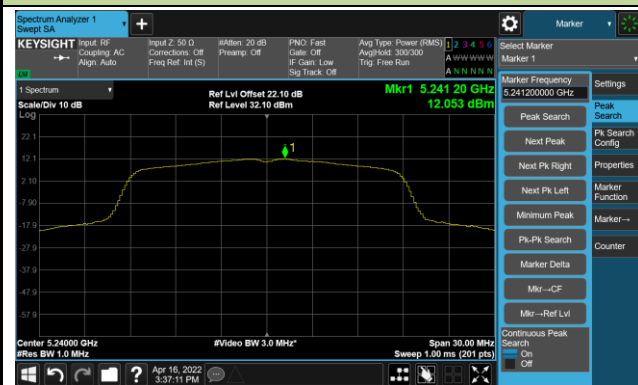

Channel 157 (5785MHz)

Channel 165 (5825MHz)

802.11ac-VHT20 Power Spectral Density- Ant 1

Channel 36 (5180MHz)

Channel 44 (5220MHz)

Channel 48 (5240MHz)

Channel 52 (5260MHz)

Channel 60 (5300MHz)

Channel 64 (5320MHz)

Channel 100 (5500MHz)

Channel 116 (5580MHz)

802.11ac-VHT20 Power Spectral Density- Ant 1

Channel 140 (5700MHz)

Channel 144(5720MHz)

Channel 149 (5745MHz)

Channel 157 (5785MHz)