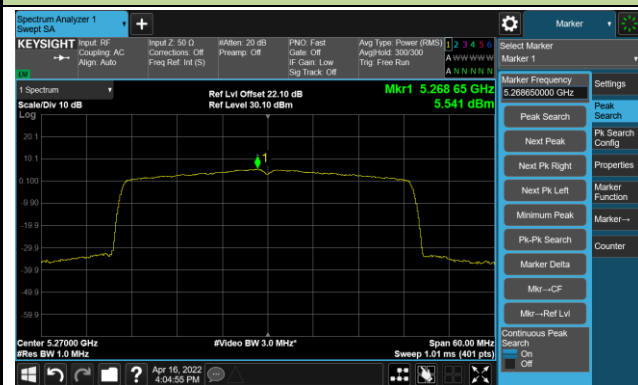

802.11ax-HE40 Power Spectral Density- Ant 0

Channel 38 (5190MHz)

Channel 46 (5230MHz)

Channel 54 (5270MHz)

Channel 62 (5310MHz)

Channel 102 (5510MHz)

Channel 110 (5550MHz)

Channel 134 (5670MHz)

Channel 142(5710MHz)

802.11ax-HE40 Power Spectral Density- Ant 0

Channel 151 (5755MHz)

Channel 159 (5795MHz)

802.11ax-HE80 Power Spectral Density- Ant 0

Channel 42 (5210MHz)

Channel 58 (5290MHz)

Channel 106 (5530MHz)