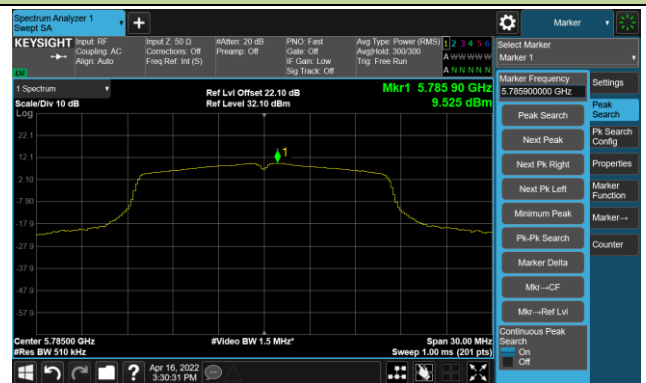

Channel 60 (5300MHz)

Channel 64 (5320MHz)

Channel 100 (5500MHz)

Channel 116 (5580MHz)

802.11a Power Spectral Density- Ant 1

Channel 140 (5700MHz)

Channel 144(5720MHz)

Channel 149 (5745MHz)

Channel 157 (5785MHz)

Channel 165 (5825MHz)

802.11ac-VHT20 Power Spectral Density- Ant 1

Channel 36 (5180MHz)

Channel 44 (5220MHz)

Channel 48 (5240MHz)

Channel 52 (5260MHz)

Channel 60 (5300MHz)