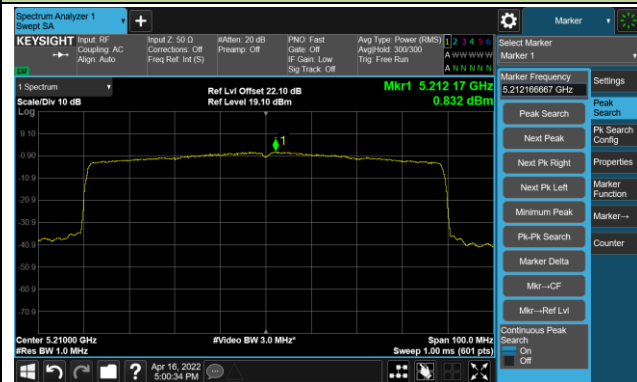

Channel 142(5710MHz)

802.11ax-HE40 Power Spectral Density- Ant 0

Channel 151 (5755MHz)

Channel 159 (5795MHz)

802.11ax-HE80 Power Spectral Density- Ant 0

Channel 42 (5210MHz)

Channel 58 (5290MHz)

Channel 106 (5530MHz)

Channel 122 (5610MHz)

Channel 138 (5690MHz)

Channel 155 (5775MHz)

802.11a Power Spectral Density- Ant 1

Channel 36 (5180MHz)

Channel 44 (5220MHz)

Channel 48 (5240MHz)

Channel 52 (5260MHz)