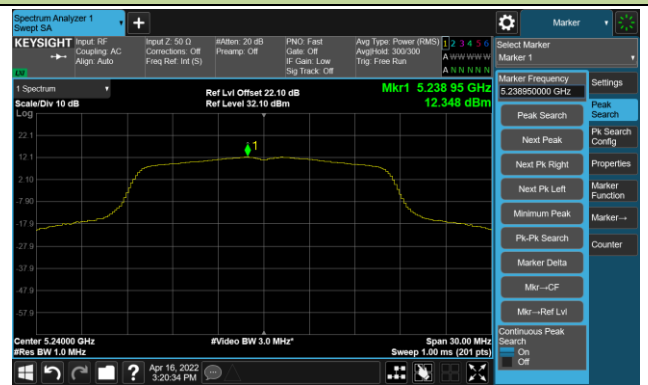

Channel 122 (5610MHz)

Channel 138 (5690MHz)

Channel 155 (5775MHz)

802.11a Power Spectral Density- Ant 1

Channel 36 (5180MHz)

Channel 44 (5220MHz)

Channel 48 (5240MHz)

Channel 52 (5260MHz)

Channel 60 (5300MHz)

Channel 64 (5320MHz)

Channel 100 (5500MHz)

Channel 116 (5580MHz)

802.11a Power Spectral Density- Ant 1

Channel 140 (5700MHz)

Channel 144(5720MHz)

Channel 149 (5745MHz)