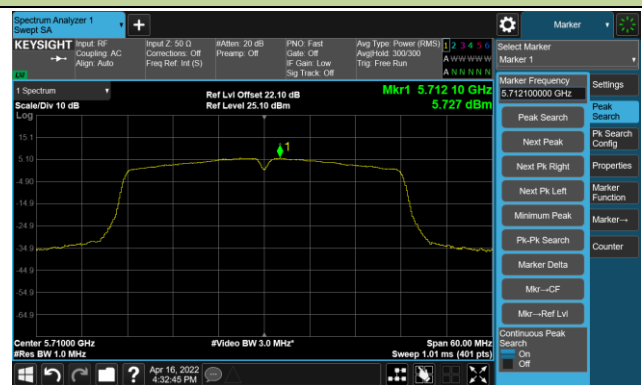

Channel 165 (5825MHz)

802.11ac-VHT40 Power Spectral Density- Ant 1

Channel 38 (5190MHz)

Channel 46 (5230MHz)

Channel 54 (5270MHz)

Channel 62 (5310MHz)

Channel 102 (5510MHz)

Channel 110 (5550MHz)

Channel 134 (5670MHz)

Channel 142(5710MHz)

802.11ac-VHT40 Power Spectral Density- Ant 1

Channel 151 (5755MHz)

Channel 159 (5795MHz)

802.11ac-VHT80 Power Spectral Density- Ant 1

Channel 42 (5210MHz)

Channel 58 (5290MHz)