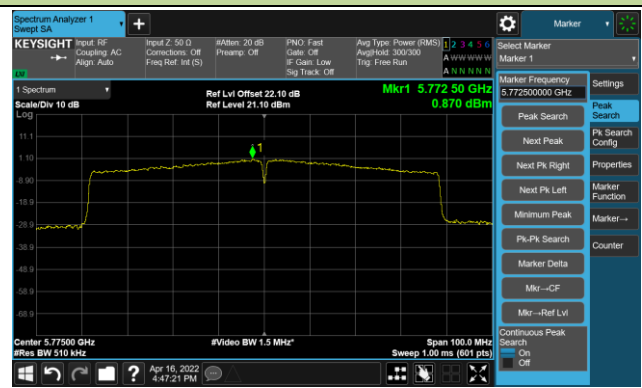

Channel 134 (5670MHz)

Channel 142(5710MHz)

802.11ac-VHT40 Power Spectral Density- Ant 1

Channel 151 (5755MHz)

Channel 159 (5795MHz)

802.11ac-VHT80 Power Spectral Density- Ant 1

Channel 42 (5210MHz)

Channel 58 (5290MHz)

Channel 106 (5530MHz)

Channel 122 (5610MHz)

Channel 138 (5690MHz)

Channel 155 (5775MHz)

802.11ax-HE20 Power Spectral Density- Ant 1

Channel 36 (5180MHz)

Channel 44 (5220MHz)

Channel 48 (5240MHz)

Channel 52 (5260MHz)

Channel 60 (5300MHz)

Channel 64 (5320MHz)

Channel 100 (5500MHz)

Channel 116 (5580MHz)

802.11ax-HE20 Power Spectral Density- Ant 1

Channel 140 (5700MHz)

Channel 144(5720MHz)