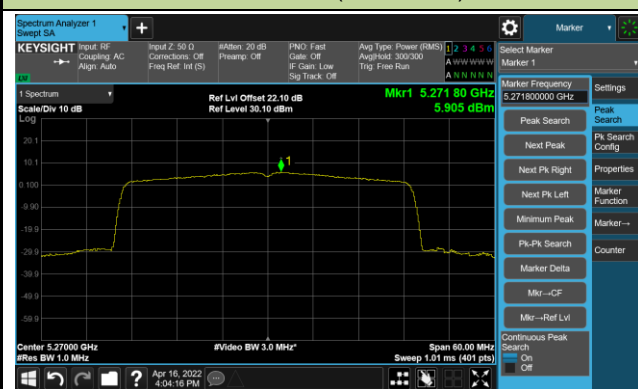

Channel 52 (5260MHz)

Channel 60 (5300MHz)

Channel 64 (5320MHz)

Channel 100 (5500MHz)

Channel 116 (5580MHz)

802.11ax-HE20 Power Spectral Density- Ant 1

Channel 140 (5700MHz)

Channel 144(5720MHz)

Channel 149 (5745MHz)

Channel 157 (5785MHz)

Channel 165 (5825MHz)

802.11ax-HE40 Power Spectral Density- Ant 1

Channel 38 (5190MHz)

Channel 46 (5230MHz)

Channel 54 (5270MHz)

Channel 62 (5310MHz)

Channel 102 (5510MHz)

Channel 110 (5550MHz)

Channel 134 (5670MHz)

Channel 142(5710MHz)

802.11ax-HE40 Power Spectral Density- Ant 1

Channel 151 (5755MHz)

Channel 159 (5795MHz)