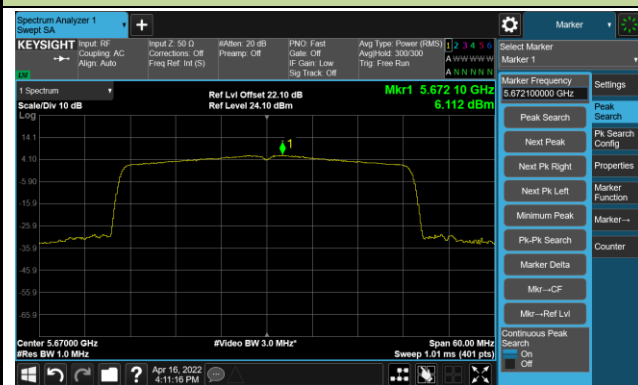

Channel 134 (5670MHz)