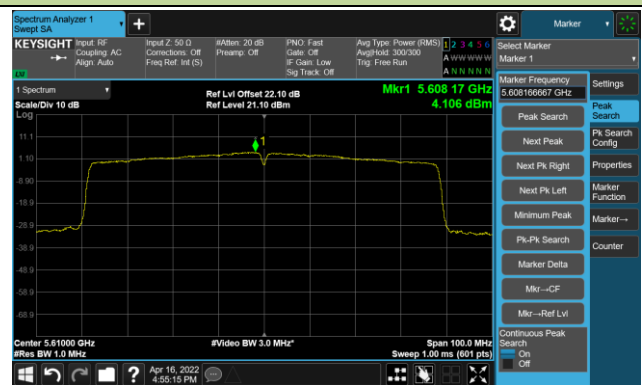

Channel 134 (5670MHz)

Channel 142(5710MHz)

802.11ac-VHT40 Power Spectral Density- Ant 1

Channel 151 (5755MHz)

Channel 159 (5795MHz)

802.11ac-VHT80 Power Spectral Density- Ant 1

Channel 42 (5210MHz)

Channel 58 (5290MHz)

Channel 106 (5530MHz)

Channel 122 (5610MHz)

Channel 138 (5690MHz)

Channel 155 (5775MHz)

802.11ax-HE20 Power Spectral Density- Ant 1

Channel 36 (5180MHz)

Channel 44 (5220MHz)

Channel 48 (5240MHz)