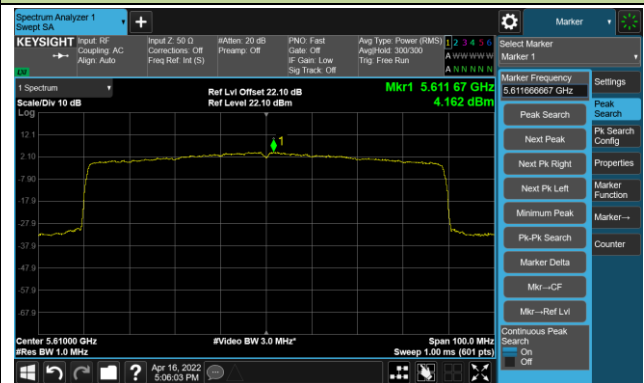

Channel 142(5710MHz)

802.11ax-HE40 Power Spectral Density- Ant 0

Channel 151 (5755MHz)

Channel 159 (5795MHz)

802.11ax-HE80 Power Spectral Density- Ant 0

Channel 42 (5210MHz)

Channel 58 (5290MHz)

Channel 106 (5530MHz)

Channel 122 (5610MHz)

Channel 138 (5690MHz)

Channel 155 (5775MHz)

802.11a Power Spectral Density- Ant 1

Channel 36 (5180MHz)

Channel 44 (5220MHz)

Channel 48 (5240MHz)

Channel 52 (5260MHz)