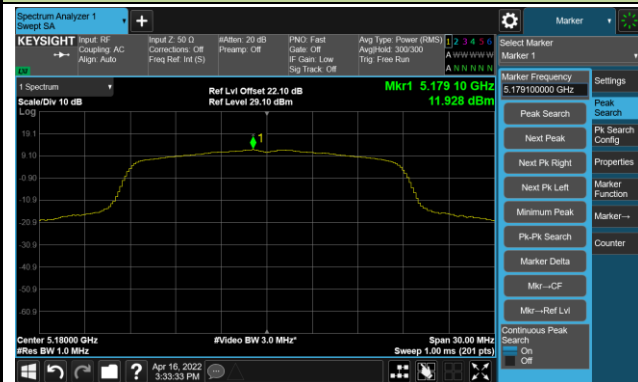

Channel 157 (5785MHz)

Channel 165 (5825MHz)

802.11ac-VHT20 Power Spectral Density- Ant 1

Channel 36 (5180MHz)

Channel 44 (5220MHz)

Channel 48 (5240MHz)

Channel 52 (5260MHz)

Channel 60 (5300MHz)

Channel 64 (5320MHz)

Channel 100 (5500MHz)

Channel 116 (5580MHz)

802.11ac-VHT20 Power Spectral Density- Ant 1

Channel 140 (5700MHz)

Channel 144(5720MHz)

Channel 149 (5745MHz)

Channel 157 (5785MHz)