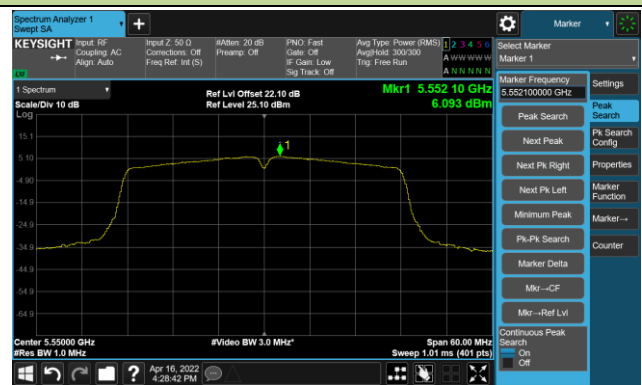

Channel 165 (5825MHz)

802.11ac-VHT40 Power Spectral Density- Ant 1

Channel 38 (5190MHz)

Channel 46 (5230MHz)

Channel 54 (5270MHz)

Channel 62 (5310MHz)

Channel 102 (5510MHz)

Channel 110 (5550MHz)

Channel 134 (5670MHz)

Channel 142(5710MHz)

802.11ac-VHT40 Power Spectral Density- Ant 1

Channel 151 (5755MHz)

Channel 159 (5795MHz)

802.11ac-VHT80 Power Spectral Density- Ant 1

Channel 42 (5210MHz)

Channel 58 (5290MHz)