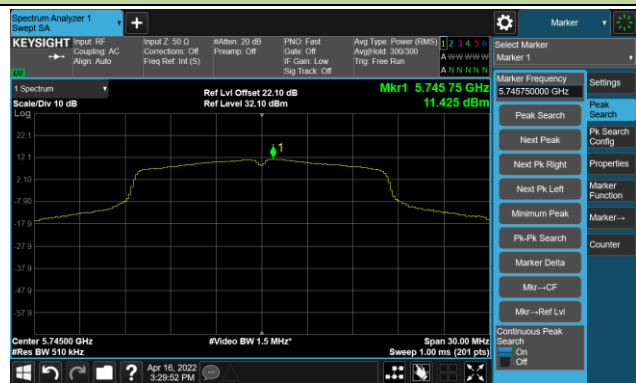

Channel 60 (5300MHz)

Channel 64 (5320MHz)

Channel 100 (5500MHz)

Channel 116 (5580MHz)

802.11a Power Spectral Density- Ant 1

Channel 140 (5700MHz)

Channel 144(5720MHz)

Channel 149 (5745MHz)

Channel 157 (5785MHz)

Channel 165 (5825MHz)

802.11ac-VHT20 Power Spectral Density- Ant 1

Channel 36 (5180MHz)

Channel 44 (5220MHz)

Channel 48 (5240MHz)

Channel 52 (5260MHz)

Channel 60 (5300MHz)