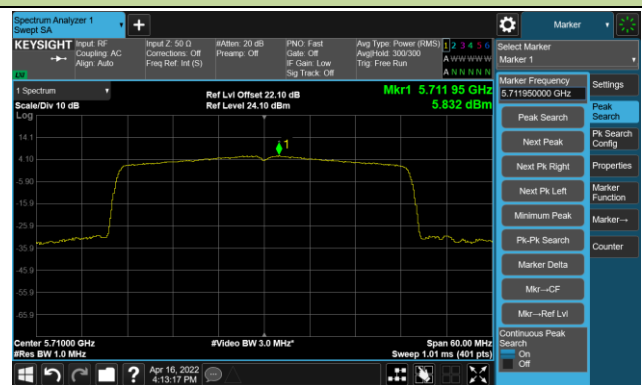

Channel 102 (5510MHz)

Channel 110 (5550MHz)

Channel 134 (5670MHz)

Channel 142(5710MHz)

802.11ax-HE40 Power Spectral Density- Ant 1

Channel 151 (5755MHz)

Channel 159 (5795MHz)