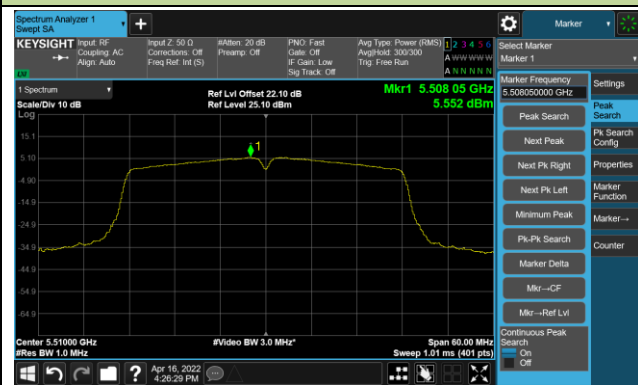

Channel 165 (5825MHz)

802.11ac-VHT40 Power Spectral Density- Ant 1

Channel 38 (5190MHz)

Channel 46 (5230MHz)

Channel 54 (5270MHz)

Channel 62 (5310MHz)

Channel 102 (5510MHz)

Channel 110 (5550MHz)

Channel 134 (5670MHz)

Channel 142(5710MHz)

802.11ac-VHT40 Power Spectral Density- Ant 1

Channel 151 (5755MHz)

Channel 159 (5795MHz)

802.11ac-VHT80 Power Spectral Density- Ant 1

Channel 42 (5210MHz)

Channel 58 (5290MHz)