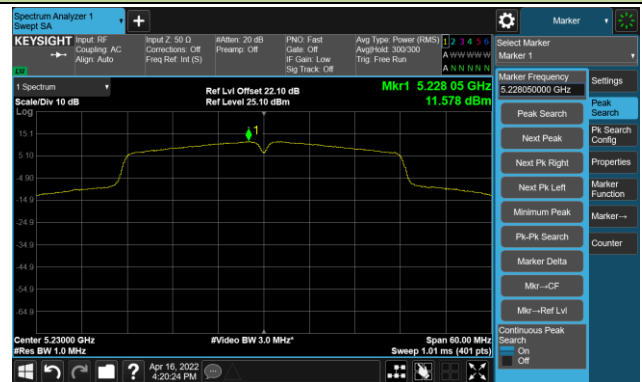

Channel 165 (5825MHz)

802.11ac-VHT40 Power Spectral Density- Ant 1

Channel 38 (5190MHz)

Channel 46 (5230MHz)

Channel 54 (5270MHz)

Channel 62 (5310MHz)

Channel 102 (5510MHz)

Channel 110 (5550MHz)

Channel 134 (5670MHz)

Channel 142(5710MHz)

802.11ac-VHT40 Power Spectral Density- Ant 1

Channel 151 (5755MHz)

Channel 159 (5795MHz)

802.11ac-VHT80 Power Spectral Density- Ant 1

Channel 42 (5210MHz)

Channel 58 (5290MHz)