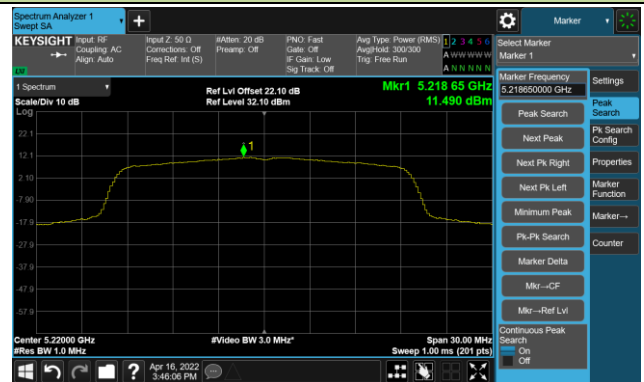

Channel 134 (5670MHz)

Channel 142(5710MHz)

802.11ac-VHT40 Power Spectral Density- Ant 1

Channel 151 (5755MHz)

Channel 159 (5795MHz)

802.11ac-VHT80 Power Spectral Density- Ant 1

Channel 42 (5210MHz)

Channel 58 (5290MHz)

Channel 106 (5530MHz)

Channel 122 (5610MHz)

Channel 138 (5690MHz)

Channel 155 (5775MHz)

802.11ax-HE20 Power Spectral Density- Ant 1

Channel 36 (5180MHz)

Channel 44 (5220MHz)

Channel 48 (5240MHz)

Channel 52 (5260MHz)

Channel 60 (5300MHz)

Channel 64 (5320MHz)

Channel 100 (5500MHz)

Channel 116 (5580MHz)

802.11ax-HE20 Power Spectral Density- Ant 1

Channel 140 (5700MHz)

Channel 144(5720MHz)