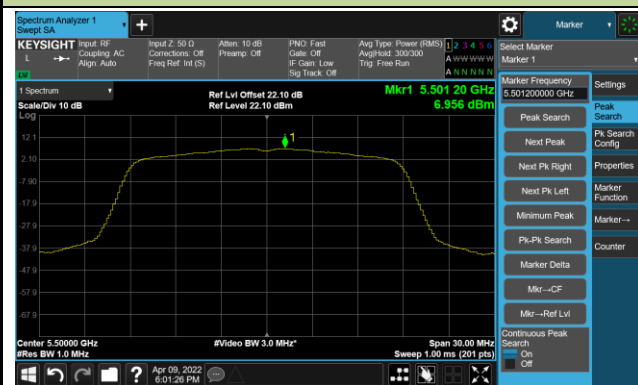

Channel 157 (5785MHz)

Channel 165 (5825MHz)

802.11ac-VHT20 Power Spectral Density- Ant 1

Channel 36 (5180MHz)

Channel 44 (5220MHz)

Channel 48 (5240MHz)

Channel 52 (5260MHz)

Channel 60 (5300MHz)

Channel 64 (5320MHz)

Channel 100 (5500MHz)

Channel 116 (5580MHz)

802.11ac-VHT20 Power Spectral Density- Ant 1

Channel 140 (5700MHz)

Channel 144(5720MHz)

Channel 149 (5745MHz)

Channel 157 (5785MHz)