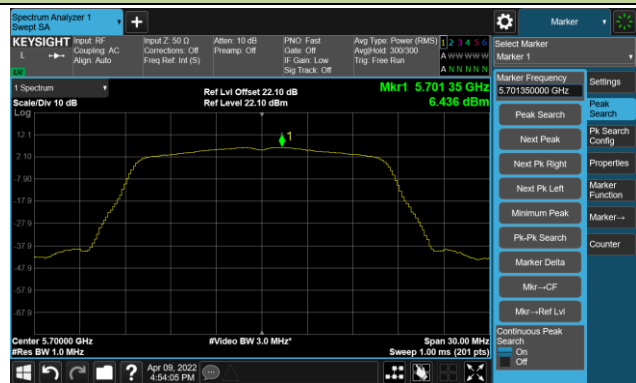

Channel 60 (5300MHz)

Channel 64 (5320MHz)

Channel 100 (5500MHz)

Channel 116 (5580MHz)

802.11a Power Spectral Density- Ant 1

Channel 140 (5700MHz)

Channel 144(5720MHz)

Channel 149 (5745MHz)

Channel 157 (5785MHz)

Channel 165 (5825MHz)

802.11ac-VHT20 Power Spectral Density- Ant 1

Channel 36 (5180MHz)

Channel 44 (5220MHz)

Channel 48 (5240MHz)

Channel 52 (5260MHz)

Channel 60 (5300MHz)