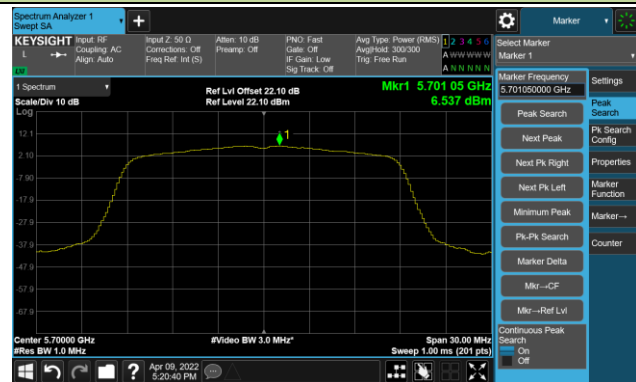

Channel 157 (5785MHz)

Channel 165 (5825MHz)

802.11ac-VHT20 Power Spectral Density- Ant 1

Channel 36 (5180MHz)

Channel 44 (5220MHz)

Channel 48 (5240MHz)

Channel 52 (5260MHz)

Channel 60 (5300MHz)

Channel 64 (5320MHz)

Channel 100 (5500MHz)

Channel 116 (5580MHz)

802.11ac-VHT20 Power Spectral Density- Ant 1

Channel 140 (5700MHz)

Channel 144(5720MHz)

Channel 149 (5745MHz)

Channel 157 (5785MHz)

Channel 165 (5825MHz)

802.11ac-VHT40 Power Spectral Density- Ant 1

Channel 38 (5190MHz)

Channel 46 (5230MHz)

Channel 54 (5270MHz)

Channel 62 (5310MHz)

Channel 102 (5510MHz)

Channel 110 (5550MHz)