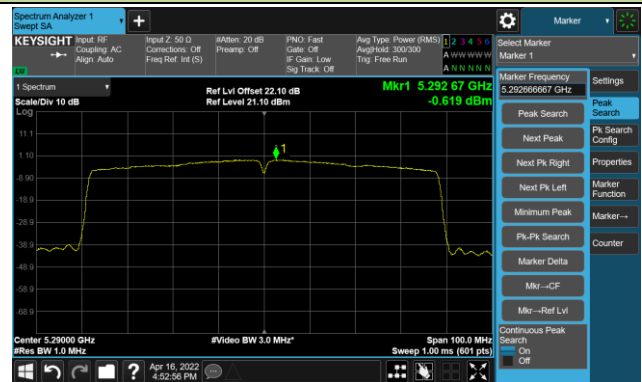

Channel 134 (5670MHz)

Channel 142(5710MHz)

802.11ac-VHT40 Power Spectral Density- Ant 1

Channel 151 (5755MHz)

Channel 159 (5795MHz)

802.11ac-VHT80 Power Spectral Density- Ant 1

Channel 42 (5210MHz)

Channel 58 (5290MHz)

Channel 106 (5530MHz)

Channel 122 (5610MHz)

Channel 138 (5690MHz)

Channel 155 (5775MHz)

802.11ax-HE20 Power Spectral Density- Ant 1

Channel 36 (5180MHz)

Channel 44 (5220MHz)

Channel 48 (5240MHz)