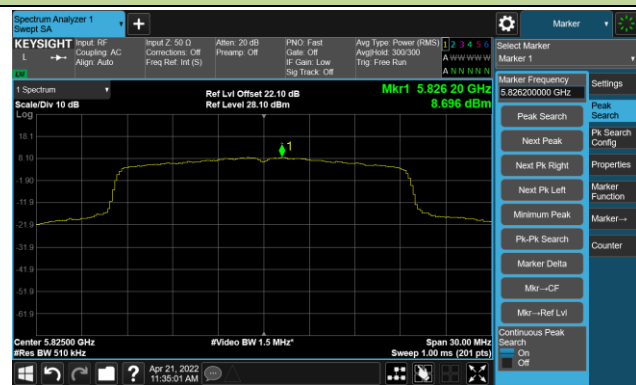

Channel 106 (5530MHz)

Channel 122 (5610MHz)

Channel 138 (5690MHz)

Channel 155 (5775MHz)

802.11ax-HE20 Power Spectral Density- Ant 1

Channel 36 (5180MHz)

Channel 44 (5220MHz)

Channel 48 (5240MHz)

Channel 52 (5260MHz)

Channel 60 (5300MHz)

Channel 64 (5320MHz)

Channel 100 (5500MHz)

Channel 116 (5580MHz)

802.11ax-HE20 Power Spectral Density- Ant 1

Channel 140 (5700MHz)

Channel 144(5720MHz)

Channel 149 (5745MHz)

Channel 157 (5785MHz)

Channel 165 (5825MHz)

802.11ax-HE40 Power Spectral Density- Ant 1

Channel 38 (5190MHz)

Channel 46 (5230MHz)

Channel 54 (5270MHz)

Channel 62 (5310MHz)