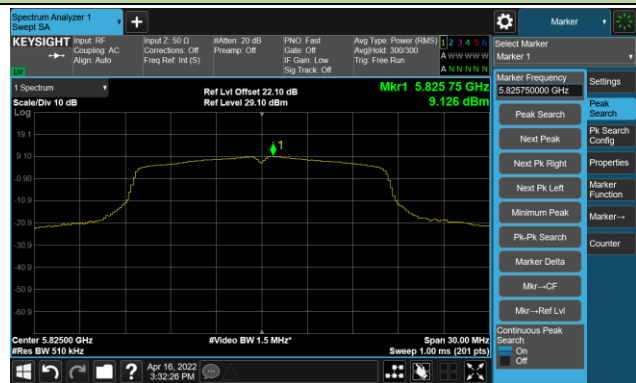

Channel 60 (5300MHz)

Channel 64 (5320MHz)

Channel 100 (5500MHz)

Channel 116 (5580MHz)

802.11a Power Spectral Density- Ant 1

Channel 140 (5700MHz)

Channel 144(5720MHz)

Channel 149 (5745MHz)

Channel 157 (5785MHz)

Channel 165 (5825MHz)

802.11ac-VHT20 Power Spectral Density- Ant 1

Channel 36 (5180MHz)

Channel 44 (5220MHz)

Channel 48 (5240MHz)

Channel 52 (5260MHz)

Channel 60 (5300MHz)