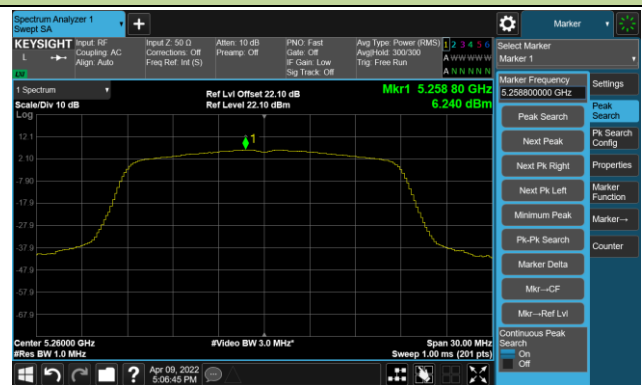

Channel 157 (5785MHz)

Channel 165 (5825MHz)

802.11ac-VHT20 Power Spectral Density- Ant 1

Channel 36 (5180MHz)

Channel 44 (5220MHz)

Channel 48 (5240MHz)

Channel 52 (5260MHz)

Channel 60 (5300MHz)

Channel 64 (5320MHz)

Channel 100 (5500MHz)

Channel 116 (5580MHz)

802.11ac-VHT20 Power Spectral Density- Ant 1

Channel 140 (5700MHz)

Channel 144(5720MHz)

Channel 149 (5745MHz)

Channel 157 (5785MHz)