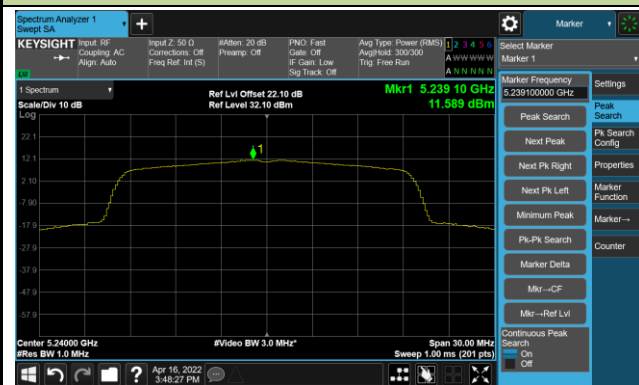

Channel 134 (5670MHz)

Channel 142(5710MHz)

802.11ac-VHT40 Power Spectral Density- Ant 1

Channel 151 (5755MHz)

Channel 159 (5795MHz)

802.11ac-VHT80 Power Spectral Density- Ant 1

Channel 42 (5210MHz)

Channel 58 (5290MHz)

Channel 106 (5530MHz)

Channel 122 (5610MHz)

Channel 138 (5690MHz)

Channel 155 (5775MHz)

802.11ax-HE20 Power Spectral Density- Ant 1

Channel 36 (5180MHz)

Channel 44 (5220MHz)

Channel 48 (5240MHz)

Channel 52 (5260MHz)

Channel 60 (5300MHz)

Channel 64 (5320MHz)

Channel 100 (5500MHz)

Channel 116 (5580MHz)

802.11ax-HE20 Power Spectral Density- Ant 1

Channel 140 (5700MHz)

Channel 144(5720MHz)