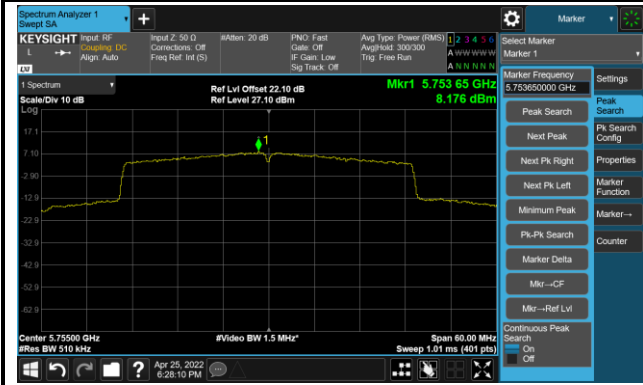

802.11ax-HE40 Power Spectral Density- Ant 0

Channel 38 (5190MHz)

Channel 46 (5230MHz)

Channel 54 (5270MHz)

Channel 62 (5310MHz)

Channel 102 (5510MHz)

Channel 110 (5550MHz)

Channel 134 (5670MHz)

Channel 142(5710MHz)

802.11ax-HE40 Power Spectral Density- Ant 0

Channel 151 (5755MHz)

Channel 159 (5795MHz)

802.11ax-HE80 Power Spectral Density- Ant 0

Channel 42 (5210MHz)

Channel 58 (5290MHz)

Channel 106 (5530MHz)