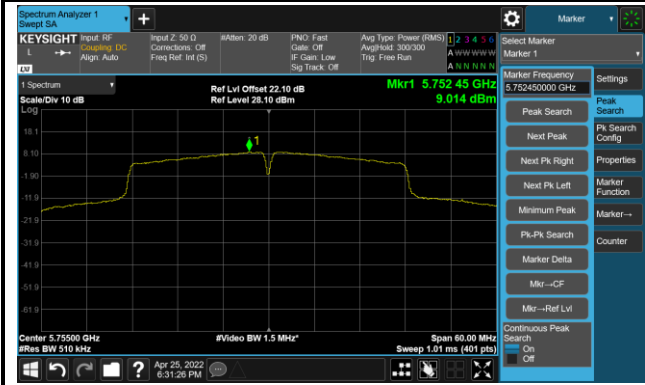

Channel 134 (5670MHz)

Channel 142(5710MHz)

802.11ac-VHT40 Power Spectral Density- Ant 1

Channel 151 (5755MHz)

Channel 159 (5795MHz)

802.11ac-VHT80 Power Spectral Density- Ant 1

Channel 42 (5210MHz)

Channel 58 (5290MHz)