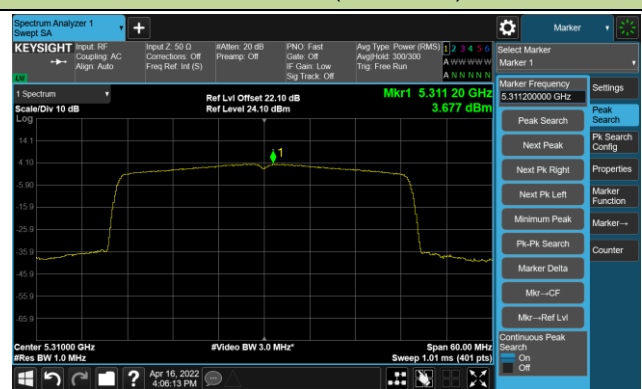

Channel 52 (5260MHz)

Channel 60 (5300MHz)

Channel 64 (5320MHz)

Channel 100 (5500MHz)

Channel 116 (5580MHz)

802.11ax-HE20 Power Spectral Density- Ant 1

Channel 140 (5700MHz)

Channel 144(5720MHz)

Channel 149 (5745MHz)

Channel 157 (5785MHz)

Channel 165 (5825MHz)

802.11ax-HE40 Power Spectral Density- Ant 1

Channel 38 (5190MHz)

Channel 46 (5230MHz)

Channel 54 (5270MHz)

Channel 62 (5310MHz)

Channel 102 (5510MHz)

Channel 110 (5550MHz)

Channel 134 (5670MHz)

Channel 142(5710MHz)

802.11ax-HE40 Power Spectral Density- Ant 1

Channel 151 (5755MHz)

Channel 159 (5795MHz)